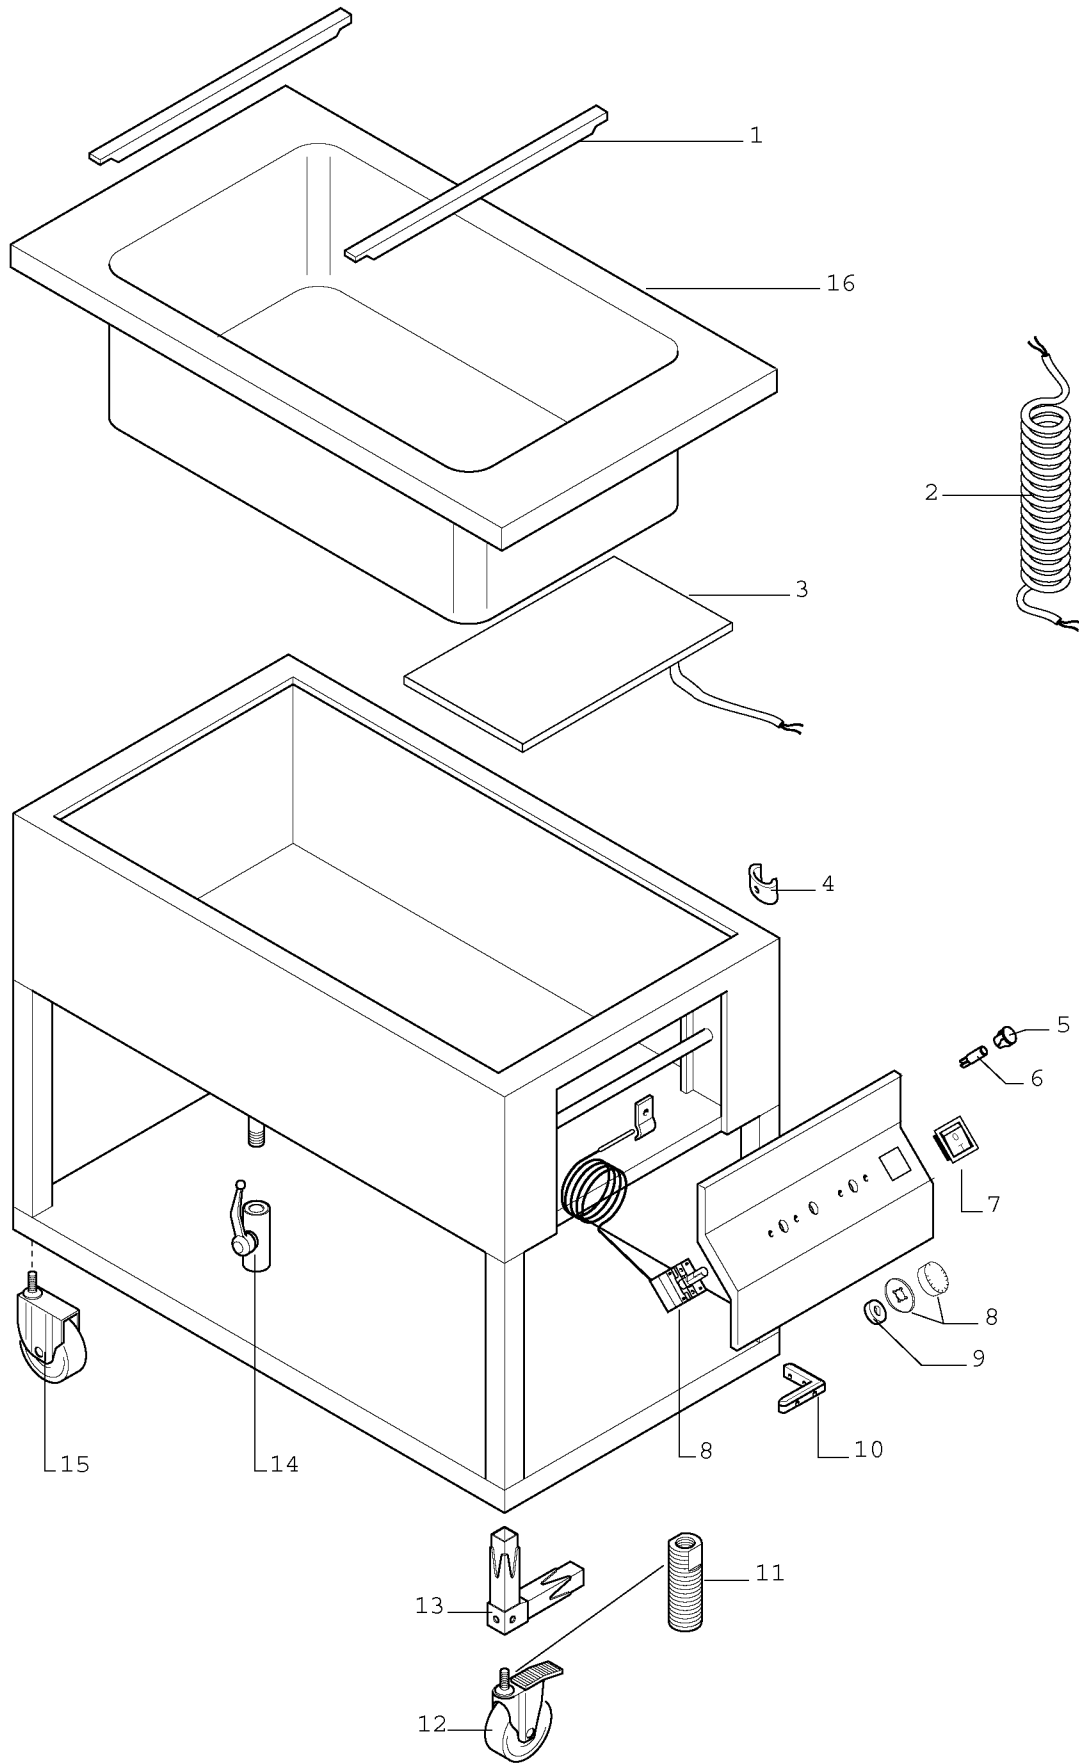

CARRELLI BAGNOMARIA - A GIORNO BAIN- MARIE TROLLEYS - OPEN CUP BOARD				O	RIF. REF.	Da matricola From serial Nr.
a	b	c	d			522.....
342 103 DB/G21	342 101 DB/G31	342 203 DB/G22	342 201 DB/G33			

BAIN - MARIE TROLLEYS - OPEN CUP BOARD
 CARRELLI BAGNOMARIA - A GIORNO

CARRELLI BAGNOMARIA - A GIORNO
 BAIN-MARIE TROLLEYS - OPEN CUP BOARD

a	b	c	d
342 103	342 101	342 203	342 201
DB/G 21	DB/G 31	DB/G 22	DB/G 33

RIF	Da matricola
REF	from serial
	N ^o
	302...

0 451.01-0

TCR 1825 0 451.01-0