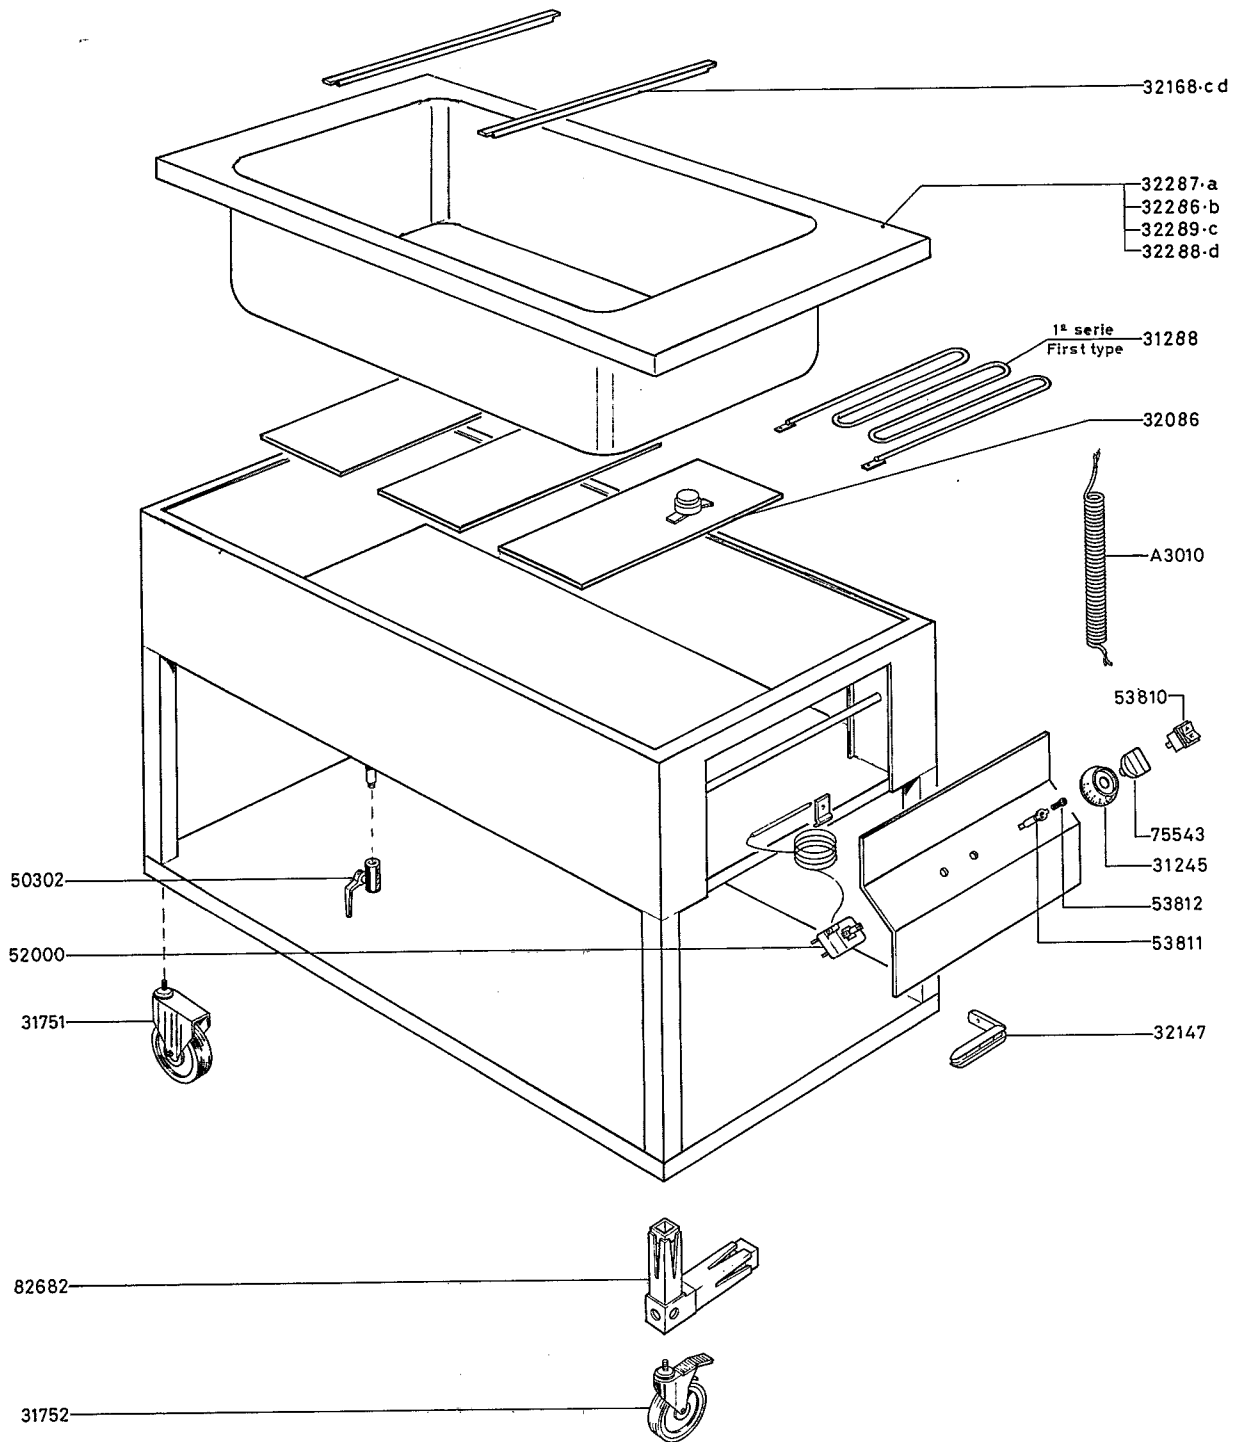

CARRELLI BAGNOMARIA - A GIORNO BAIN- MARIE TROLLEYS - OPEN CUP BOARD				O	RIF. REF.	Da matricola From serial Nr.
a	b	c	d			522.....
342 103 DB/G21	342 101 DB/G31	342 203 DB/G22	342 201 DB/G33			

BAIN - MARIE TROLLEYS - OPEN CUP BOARD
 CARRELLI BAGNOMARIA - A GIORNO

CARRELLI BAGNOMARIA - A GIORNO
 BAIN-MARIE TROLLEYS - OPEN CUP BOARD

a	b	c	d
342 103	342 101	342 203	342 201
DB/G 21	DB/G 31	DB/G 22	DB/G 33

RIF	Da matricola
REF	from serial
	N ^o
	302...

0 451.01-0

TCR 1825 0 451.01-0