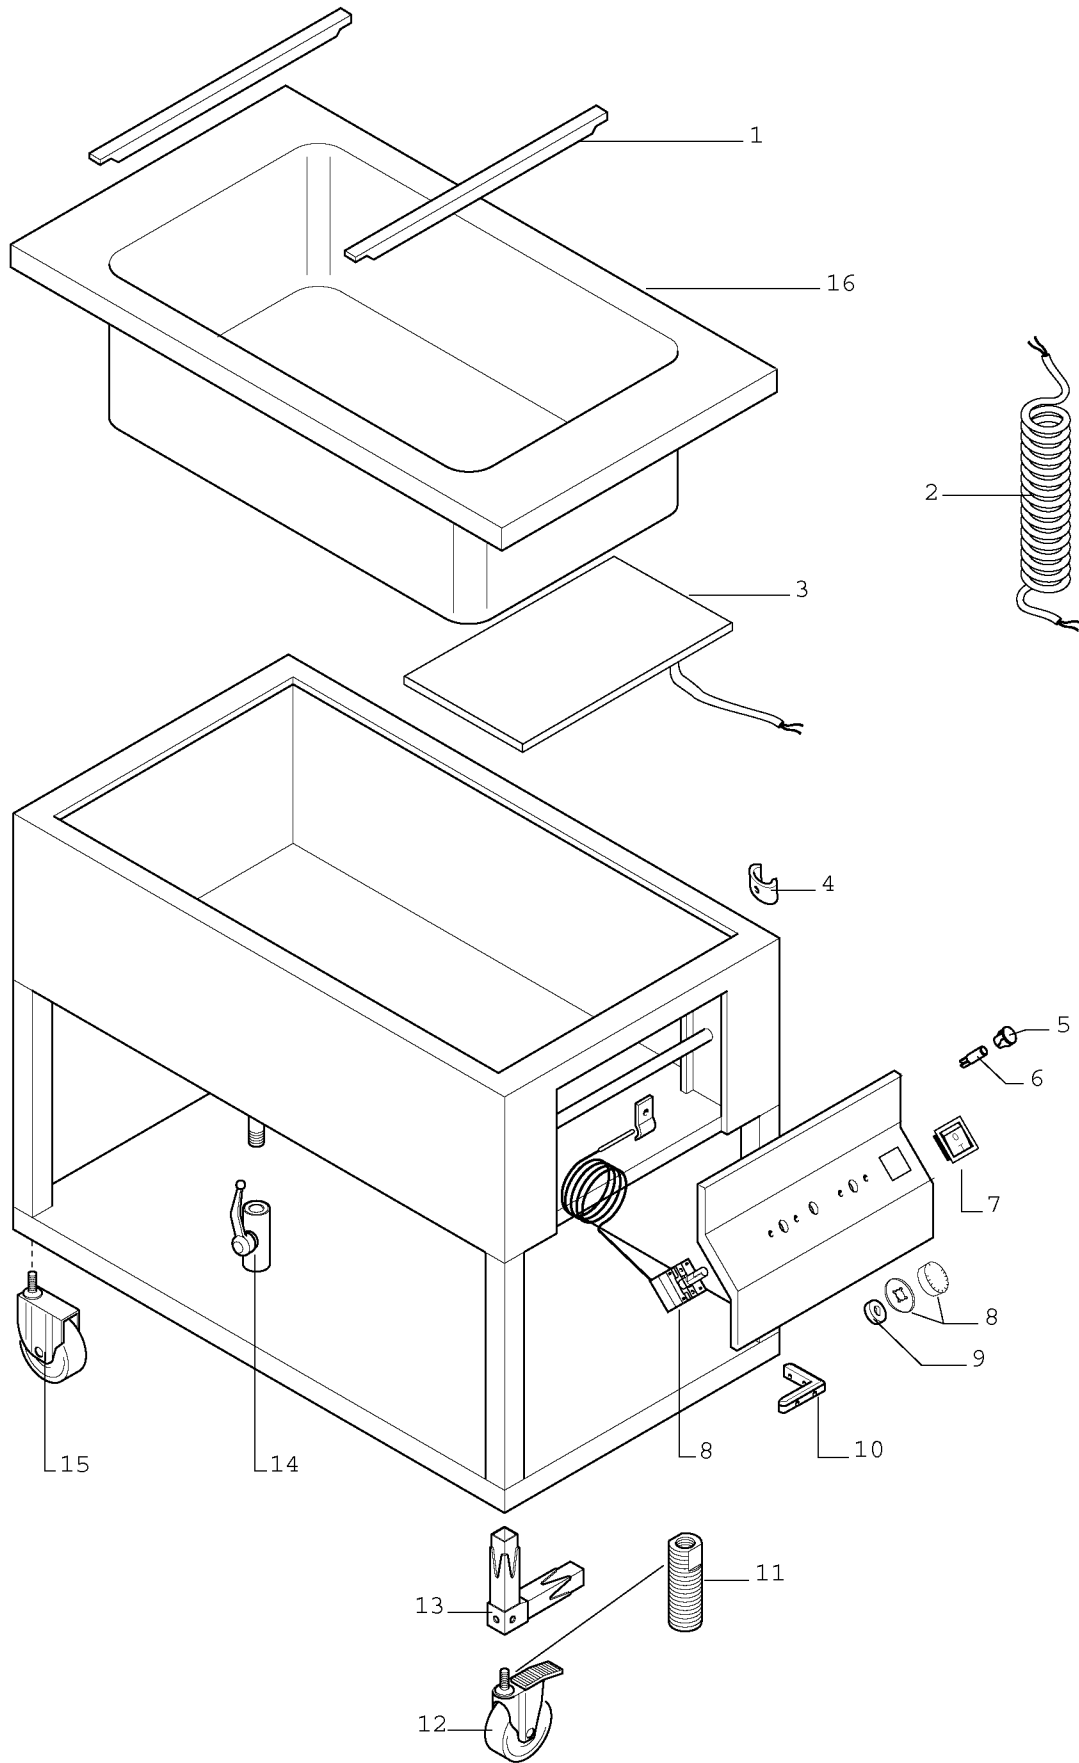

CARRELLI BAGNOMARIA - A GIORNO BAIN- MARIE TROLLEYS - OPEN CUP BOARD				O	RIF. REF.	Da matricola From serial Nr.
a	b	c	d			522.....
342 103 DB/G21	342 101 DB/G31	342 203 DB/G22	342 201 DB/G33			

BAIN - MARIE TROLLEYS - OPEN CUP BOARD  
 CARRELLI BAGNOMARIA - A GIORNO

CARRELLI BAGNOMARIA - A GIORNO  
BAIN-MARIE TROLLEYS - OPEN CUP BOARD

a	b	c	d
342 103	342 101	342 203	342 201
DB/G 21	DB/G 31	DB/G 22	DB/G 33

RIF	Da matricola
REF	from serial
	N <sup>o</sup>
	302...

0 451.01-0