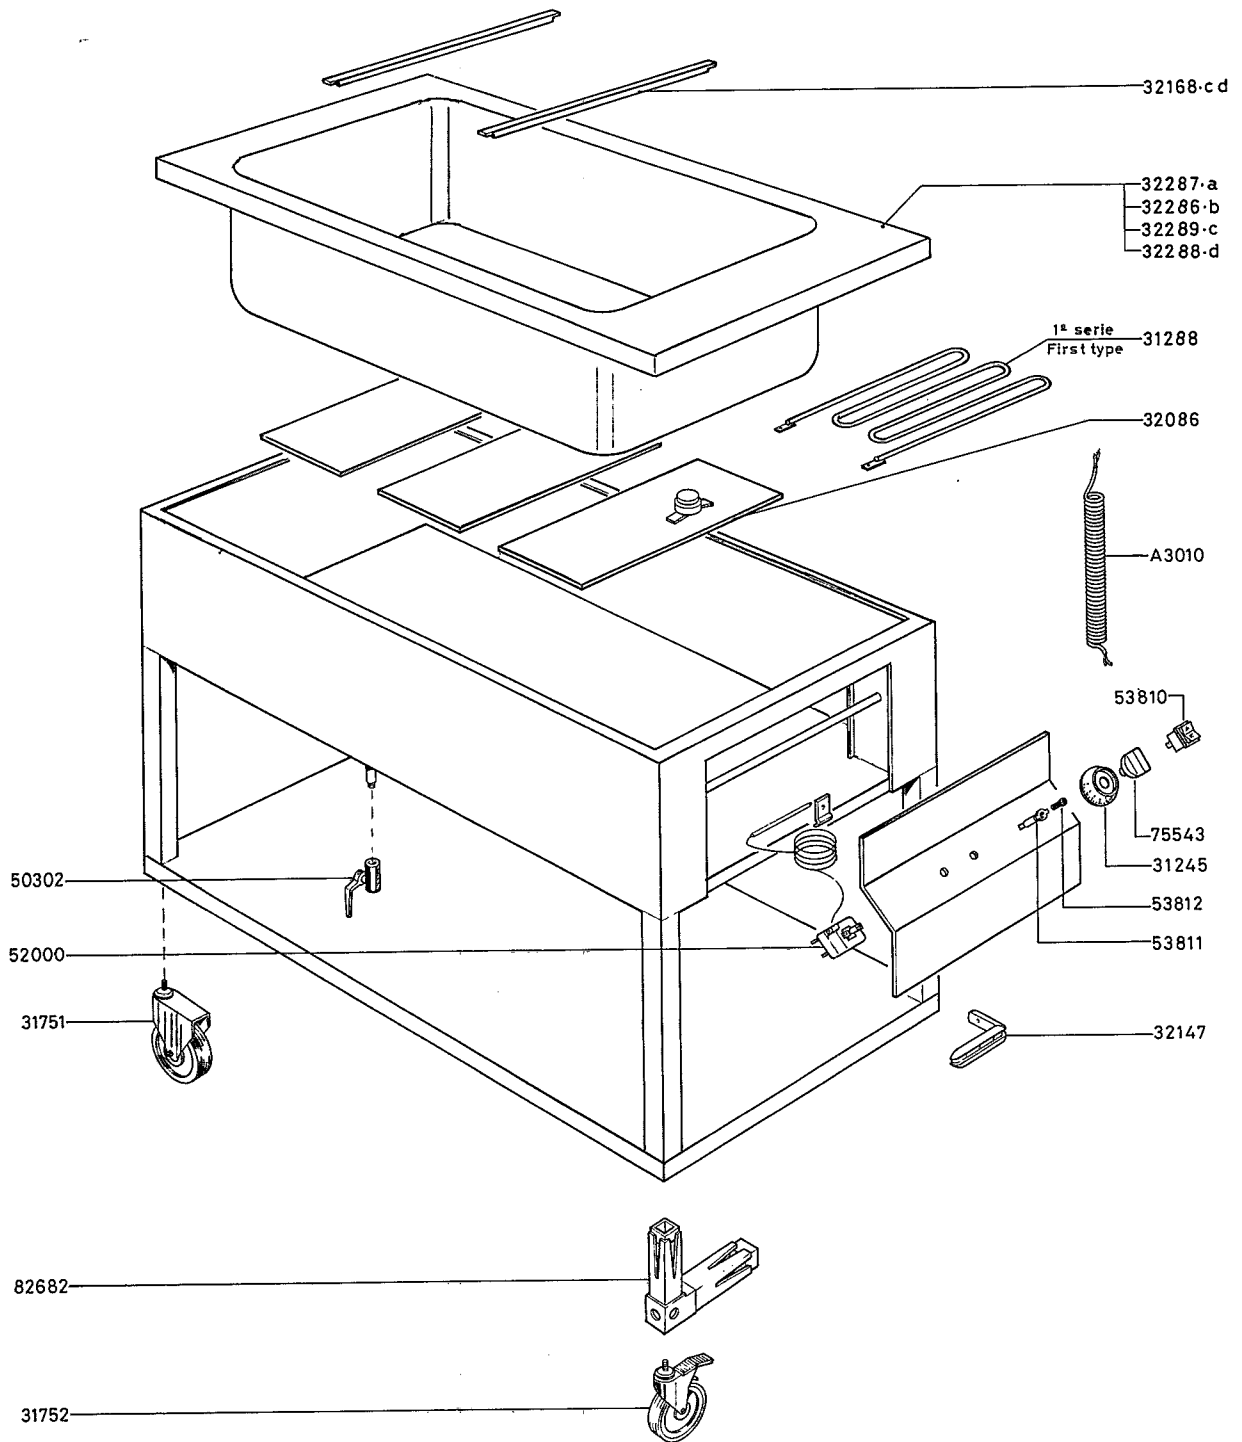

CARRELLI BAGNOMARIA - A GIORNO BAIN- MARIE TROLLEYS - OPEN CUP BOARD				O	RIF. REF.	Da matricola From serial Nr.
a	b	c	d			522.....
342 103 DB/G21	342 101 DB/G31	342 203 DB/G22	342 201 DB/G33			

BAIN - MARIE TROLLEYS - OPEN CUP BOARD  
 CARRELLI BAGNOMARIA - A GIORNO

CARRELLI BAGNOMARIA - A GIORNO  
BAIN-MARIE TROLLEYS - OPEN CUP BOARD

a	b	c	d
342 103	342 101	342 203	342 201
DB/G 21	DB/G 31	DB/G 22	DB/G 33

RIF	Da matricola
REF	from serial
	N <sup>o</sup>
	302...

0 451.01-0