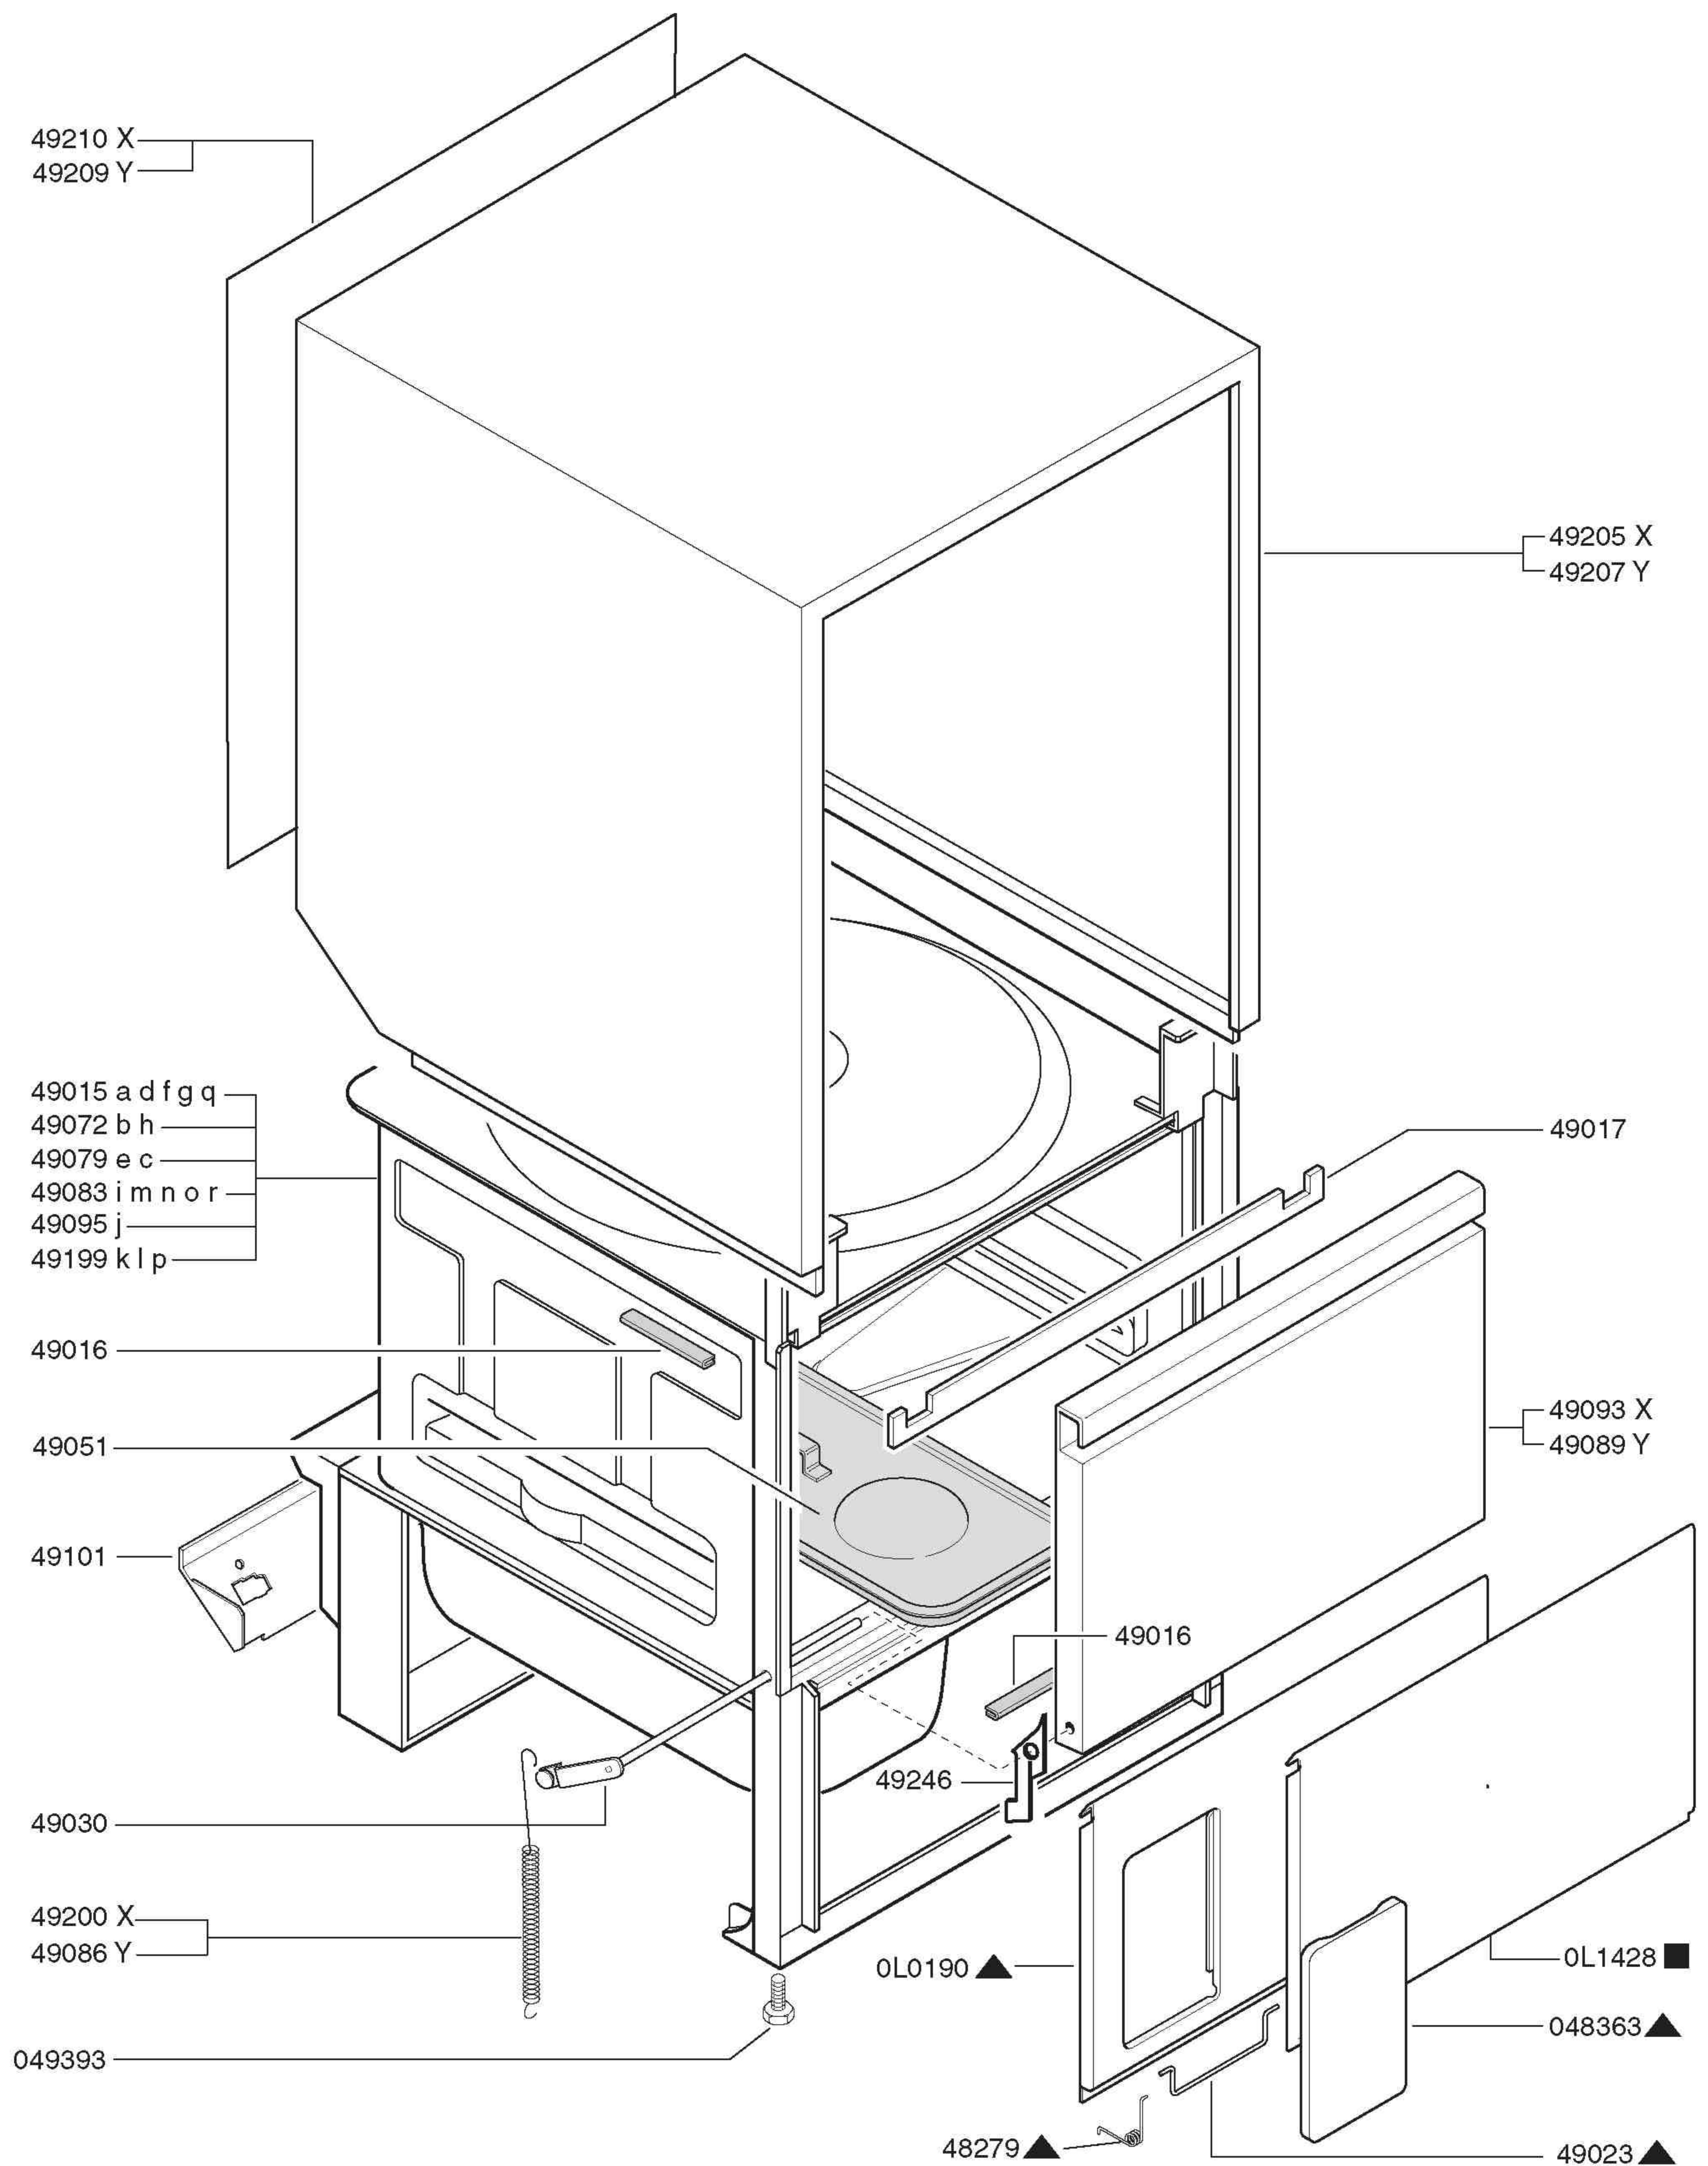

▲ = a,b,c,g,h,q,i,j,k,n,o,p,r --> Up to Ser. Nr. 711

■ = a,b,c,g,h,q,i,j,k,n,o,p,r --> From Ser. Nr. 712

GLASS and CUP-WASHER for BARS LAVABICCHIERI e TAZZINE per BAR										Z	REF. From serial RIF. Da matricola
	a	b	c	d	e	f	g	h	q		445...
X	402 000 LB 1	402 001 LB 1/WS	402 002 LB 1/WSWP	402 004 LB 1/RP	402 005 LB 1/TOP	402 008 LB 1/60	402 013 LB 1/UK	402 014 LB 1/UKWS	690 015 UC1		
	i	j	k	l	m	n	o	p	r		
Y	402 020 LB 2	402 021 LB 2/N	402 022 LB 2/WP	402 024 LB 2/TOP	402 025 LB 2/RP	402 028 LB 2/60	402 034 LB 2/UK	402 012 LB 2DPS	690 016 UC2WS