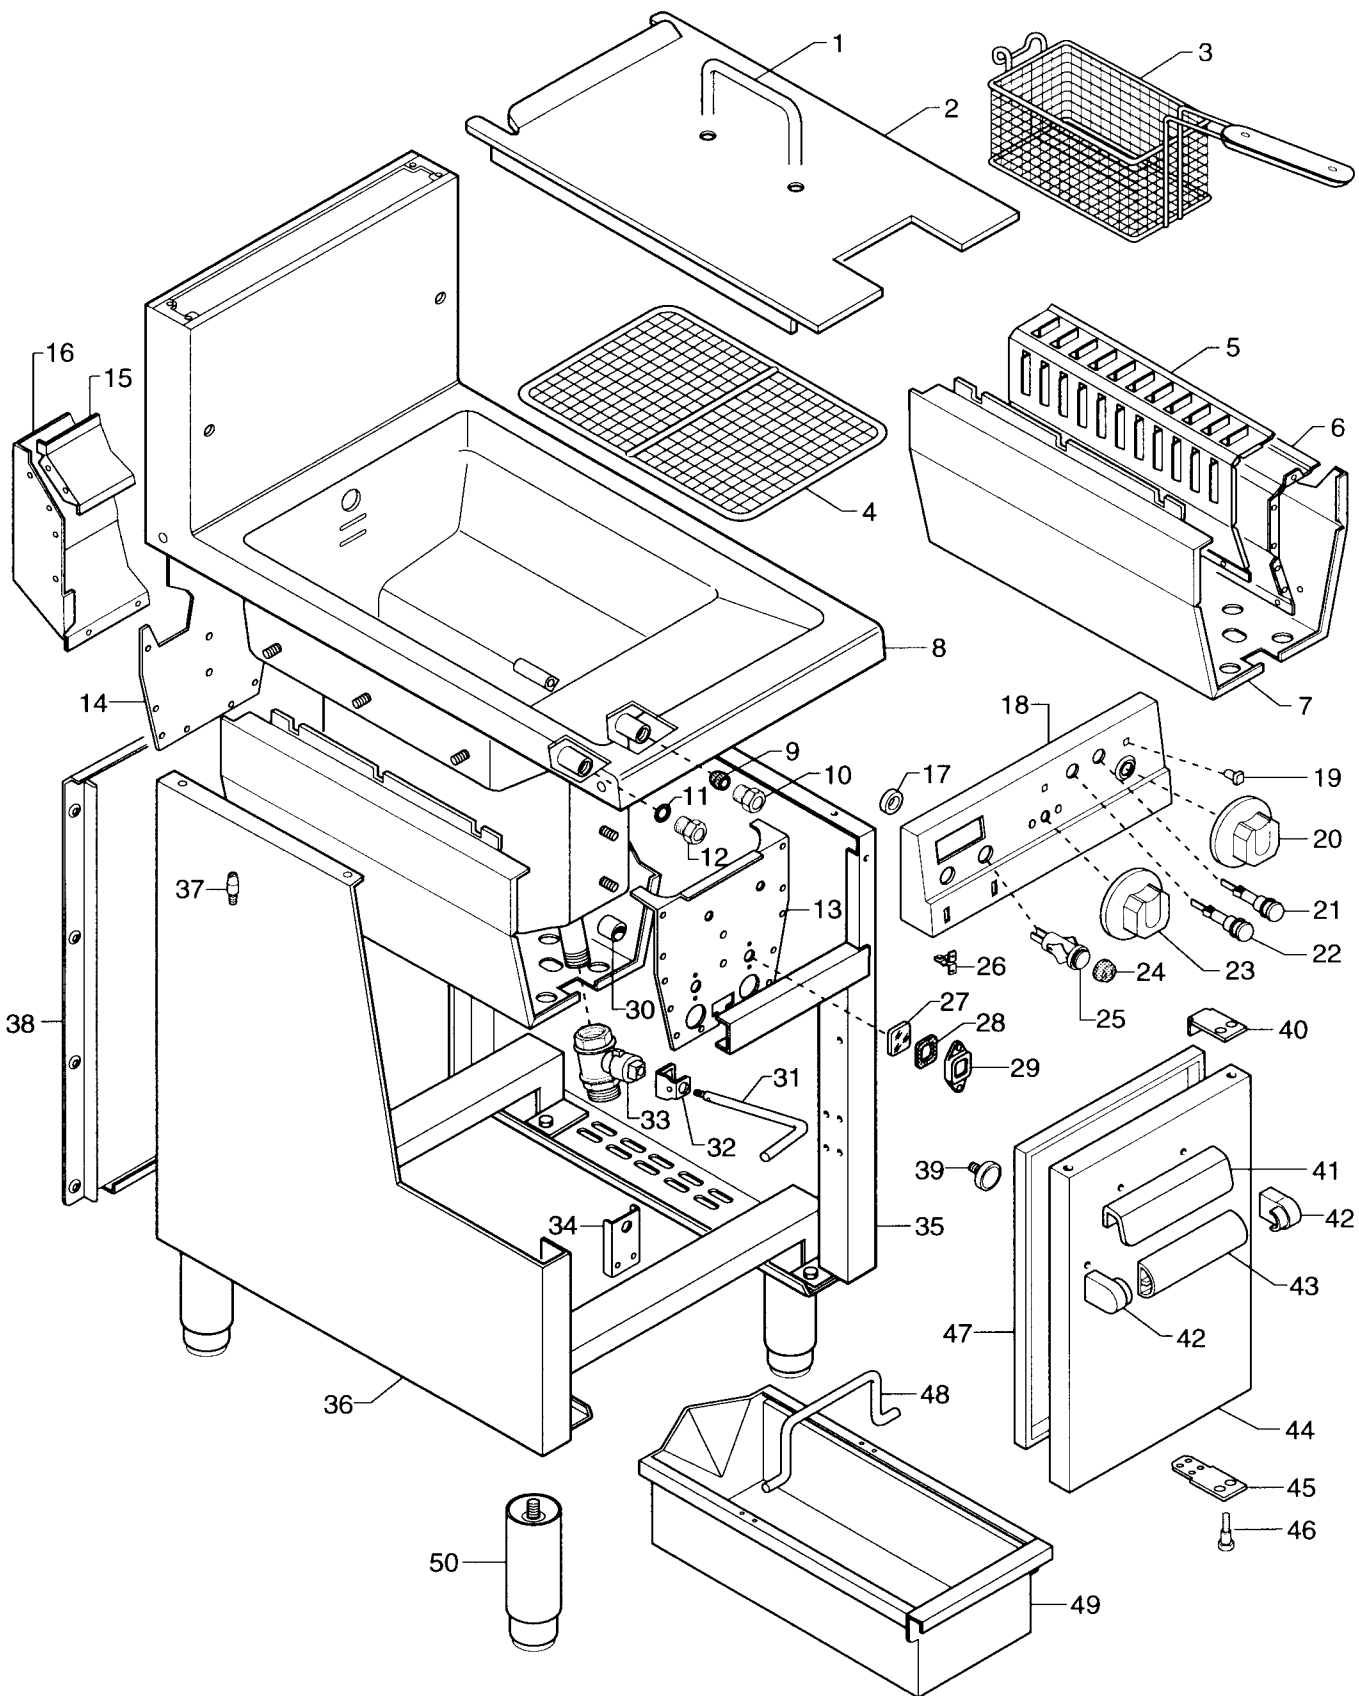

**GAS FRYER HIGH PERFORMANCE
FRIGGITRICE GAS ALTE PRESTAZIONI**

PNC	Model	Ref.	Page	Notes
201 038	HFH/G 430	a	1- 2- 3- 4	Gas fryer high performance " Zanussi "
211 038	ZFH/G 430	e	1- 2- 3- 4	Gas fryer high performance " Electrolux "

Indice

Pag. 1	Tank-shelf and components
2	Oil circulation system
3	Lift baskets components
4	Gas components
5-8	Spare parts list

Index

Ripiano-vasca e componenti
Impianto carico olio
Componenti sollevamento cestelli
Componenti gas
Lista ricambi

Brand / Marchio: Z - E
Factory code: 9731

GAS FRYER HIGH PERFORMANCE
FRIGGITRICE GAS ALTE PRESTAZIONI