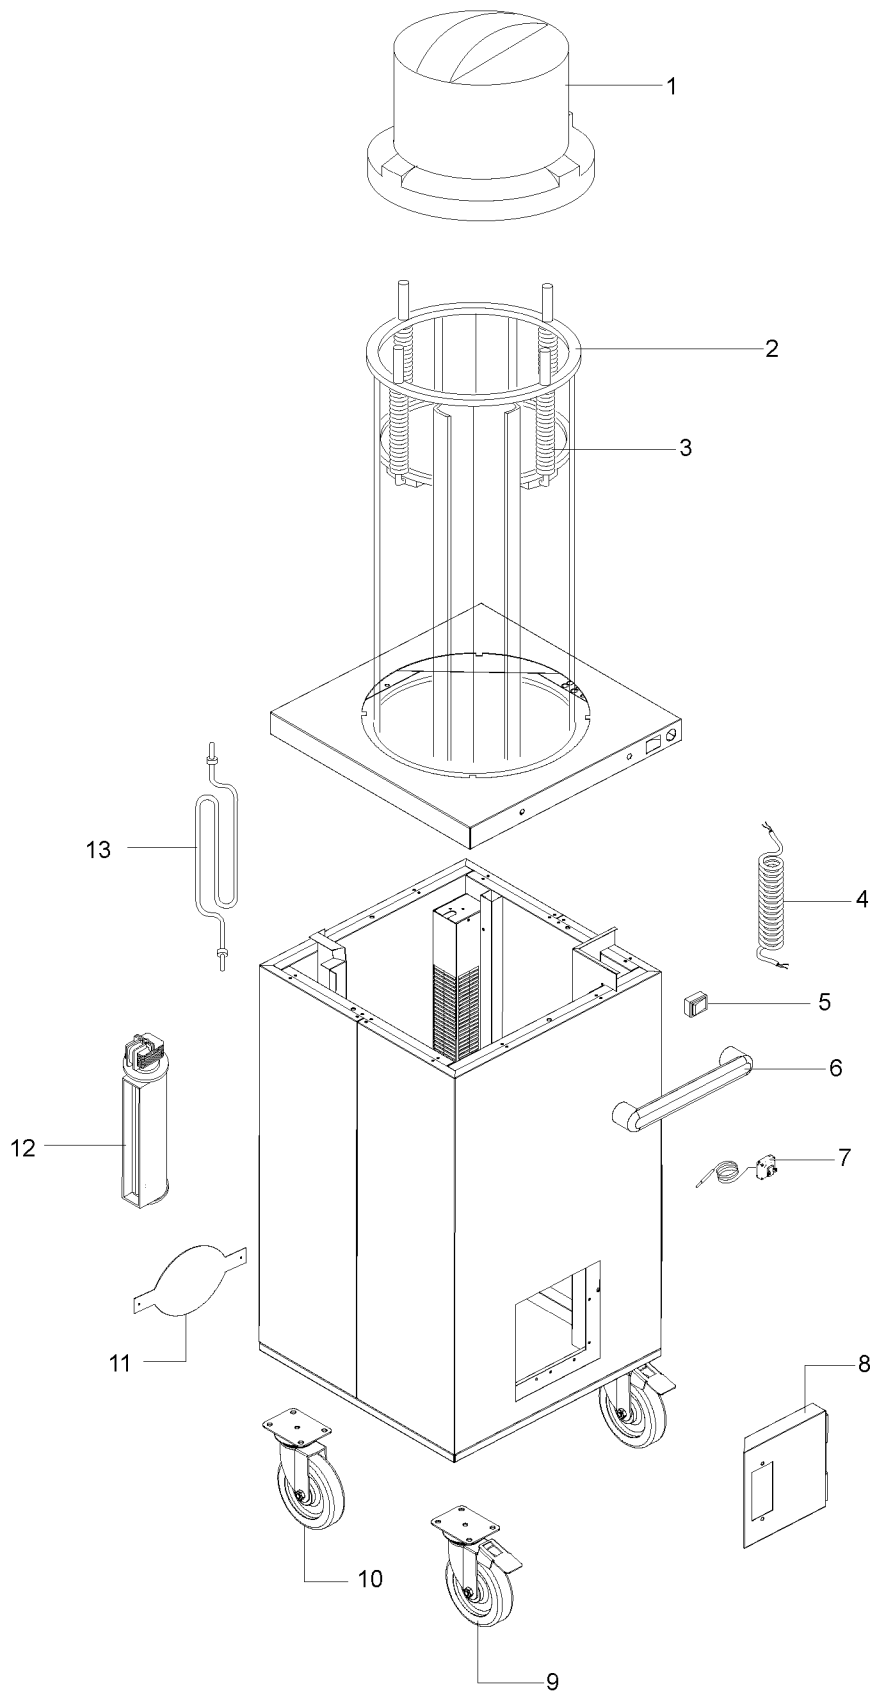

**HEATED PLATE LOWERETOR
CARRELLO SOLLEVATORE PIATTI**

PNC	Model	Ref.	Page	Notes
132583	Heated plate loweretor		1- 2	Heated plate loweretor

	Index
Pag. 1	Cupboard and components
2	Spare parts list

	Indice
	Mobile e componenti
	Lista ricambi

Brand / Marchio: E
Factory code: 3PDX

HEATED PLATE LOWERETOR
 CARRELLO SOLLEVATORE PIATTI