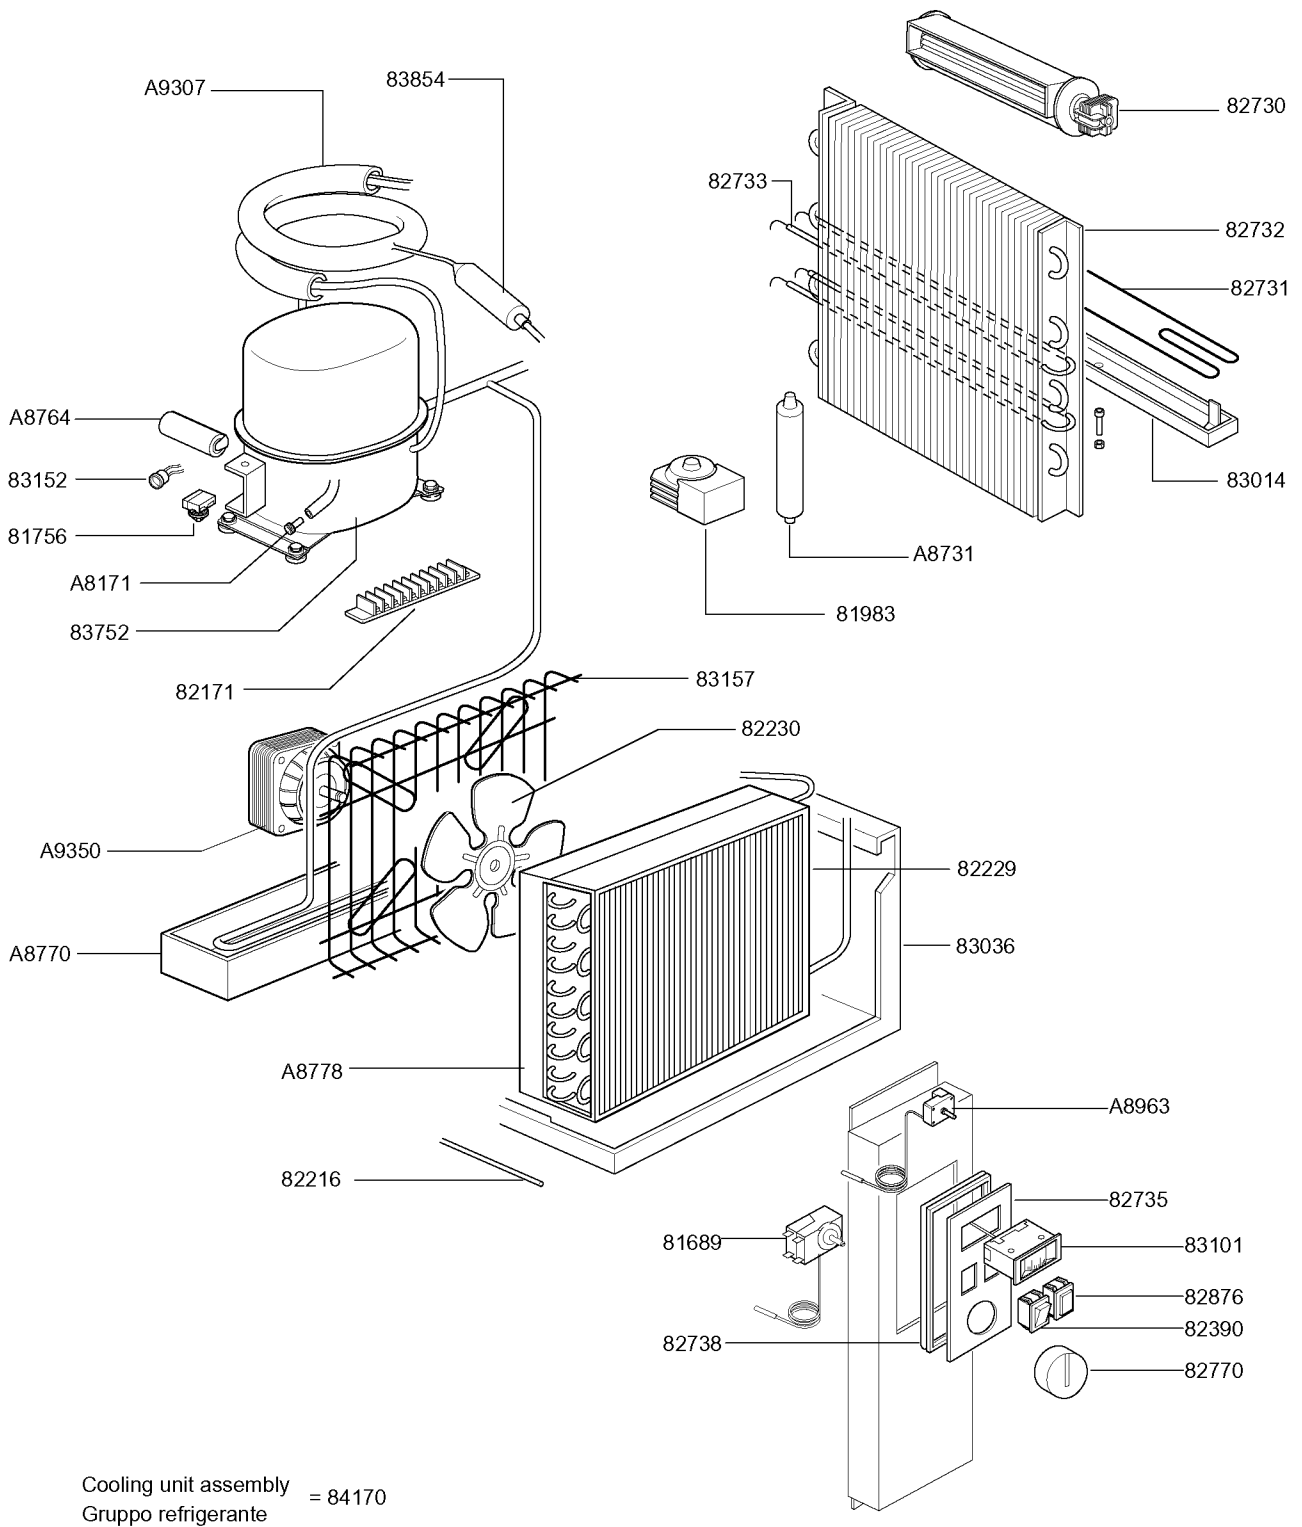

REFRIGERATED TABLES TAVOLI REFRIGERATI		TRN (-2°C) (R 134a)	Z	REF. RIF.	From serial Nr Da matricola
a	b				446...
From 113 000 to 113 026	From 113 600 to 113602				

REFRIGERATED TABLES TAVOLI REFRIGERATI		TRN (-2° C) (R 134a)	REF. RIF.	From serial Nr Da matricola
From 113 000 to 113 026	From 113 600 to 113602			446...