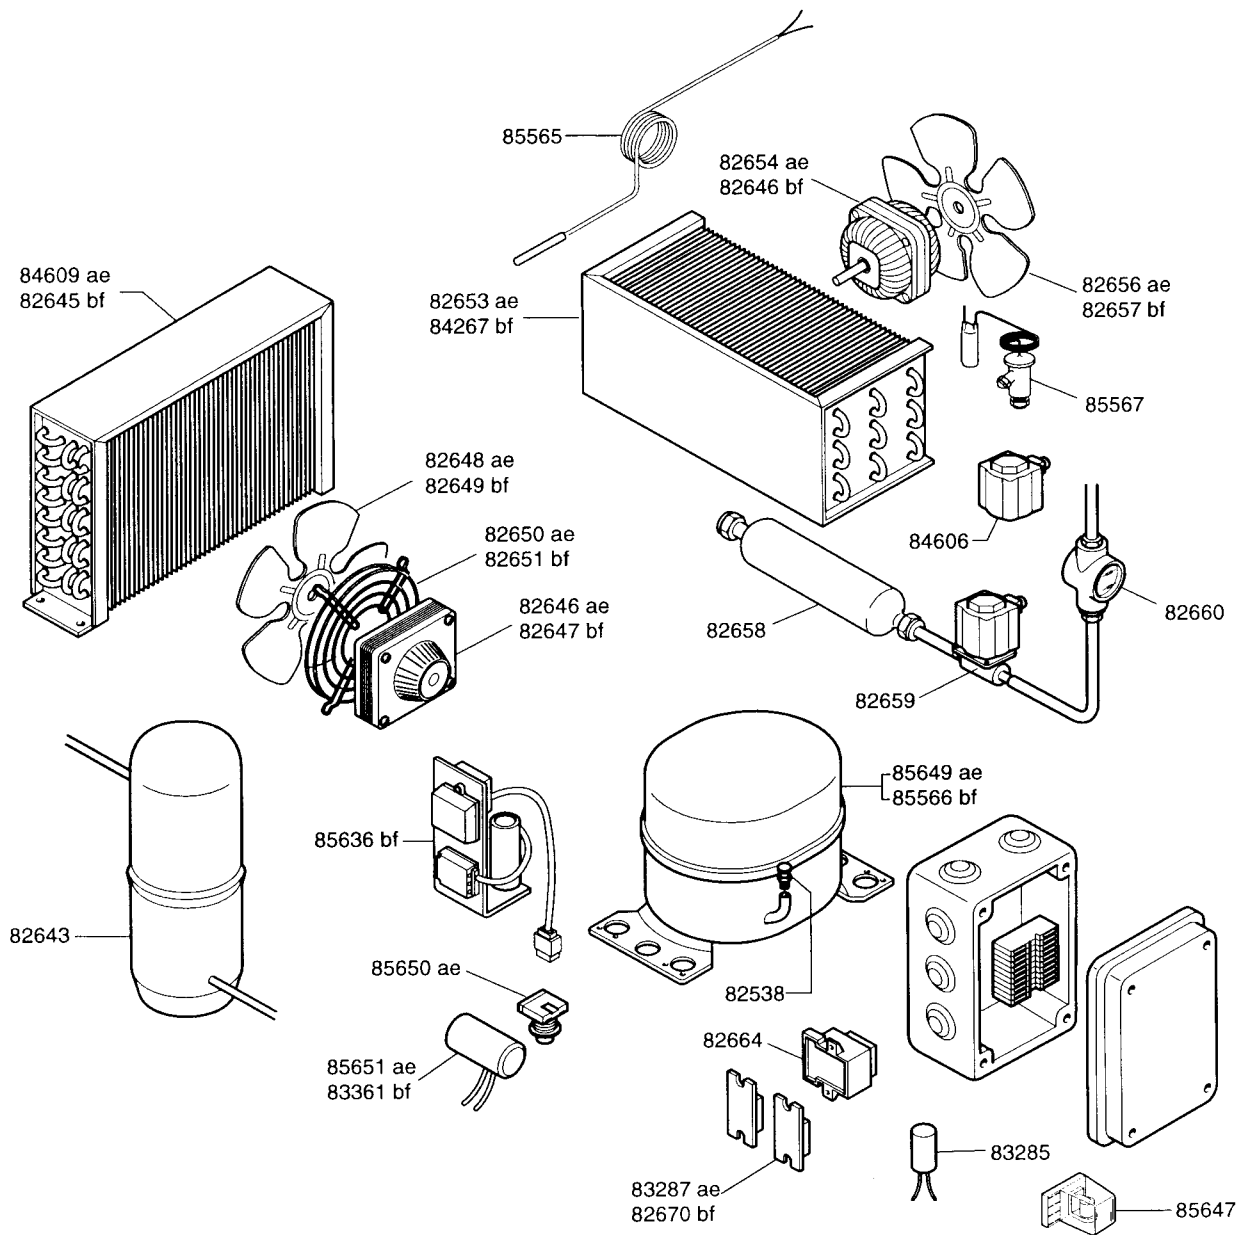

• 82841 posteriore Dx- anteriore Sx /Back Right -Front Left
 • 82827 anteriore Dx- posteriore Sx /Front Right -Back Left

"DECO SYSTEM" VETRINA REFRIGERATA "DECO SYSTEM" REFRIGERATED GLASS DISPLAY							Z - P	REF. RIF.	From serial Nr Da matricola
a	b	c	d	e	f	g	h		741...
310 163	310 164			310 176	310 177				
SMV15/F	SMV21/F			SMV15/F	SMV21/F				

FREON R404a

"DECO SYSTEM" VETRINA REFRIGERATA "DECO SYSTEM" REFRIGERATED GLASS DISPLAY								REF.	From serial Nr
								RIF.	Da matricola
a	b	c	d	e	f	g	h		741...
310 163 SMV15/F	310 164 SMV21/F			310 176 SMV15/F	310 177 SMV21/F				