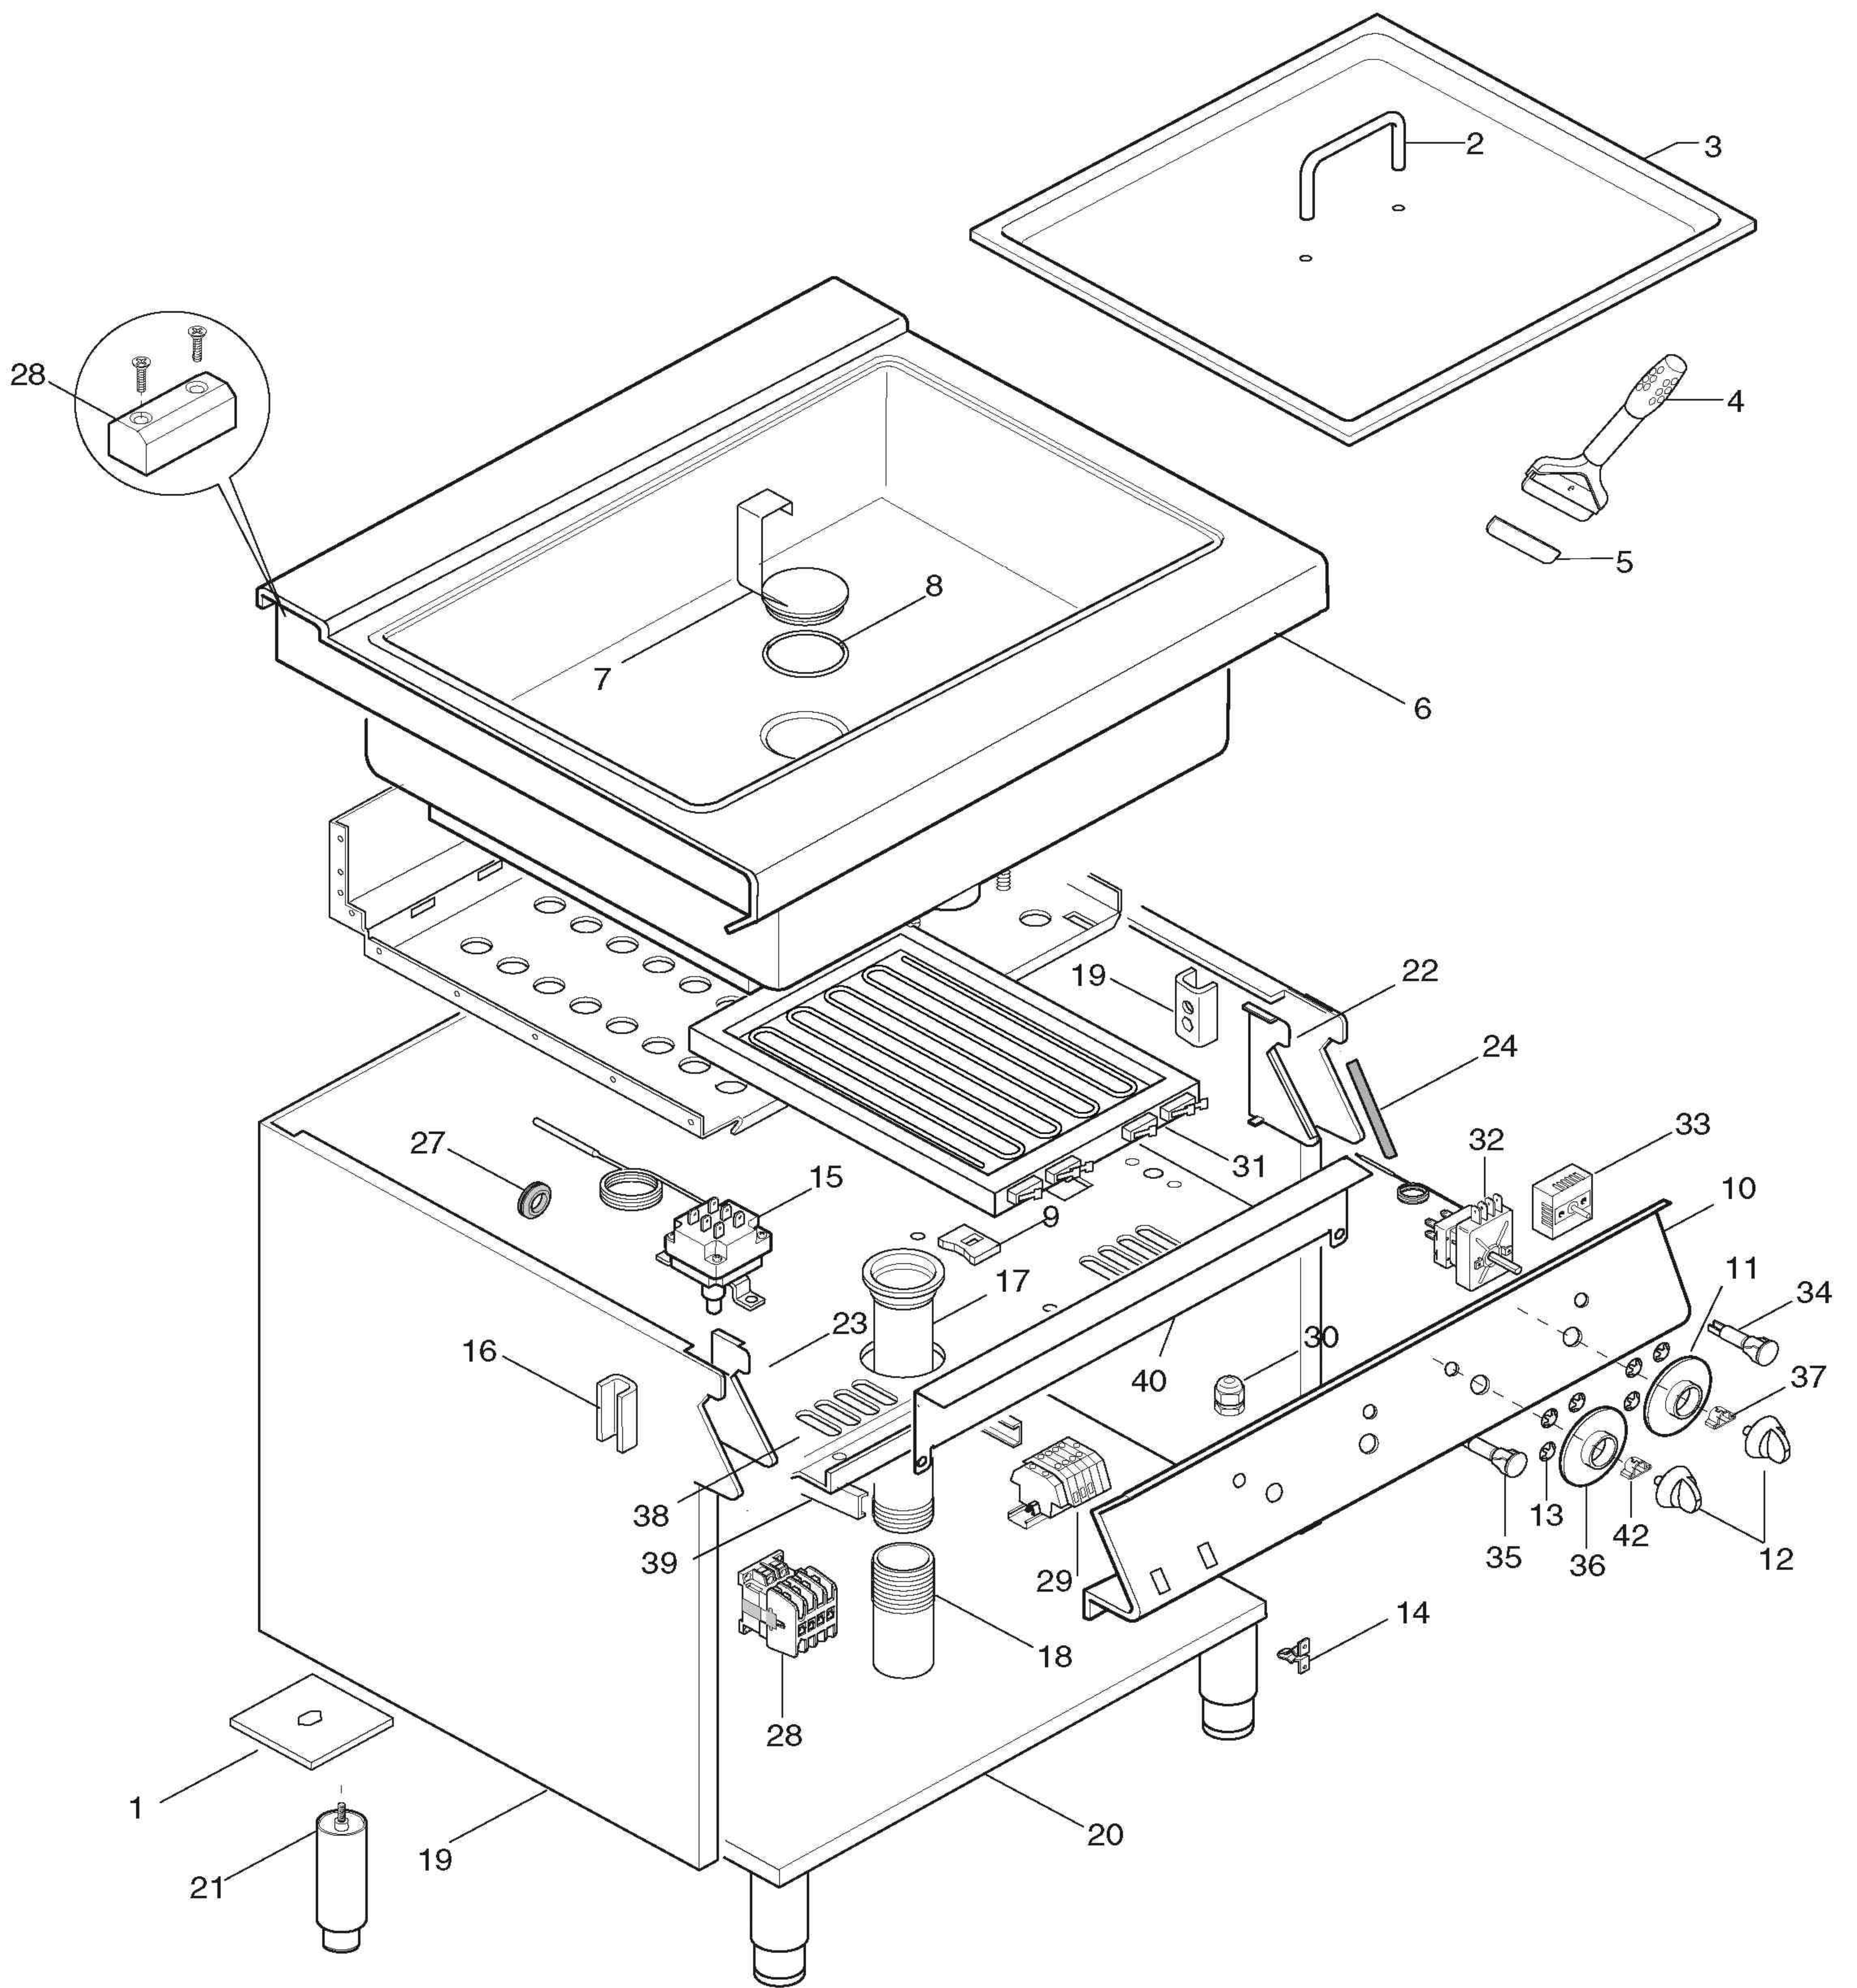

ELECTRIC BRATT-PAN FIXED TANK N700
BRASIERA ELETTRICA VASCA FISSA N700

PNC	Model	Ref.	Notes
178 404	OMV/E1C	a	Electric Multifunction-Cooker Compound 400 mm
178 405	OMV/E2C	b	Electric Multifunction-Cooker Compound 800 mm

Pag. 1
Pag. 2**Index**Frame
Spare parts list frame**Indice**Mobile
Lista ricambi**Brand / Marchio :** Alpeninox
Factory code: 9PDX

Brasiera Elettrica N700
Electric Bratt-Pan N700