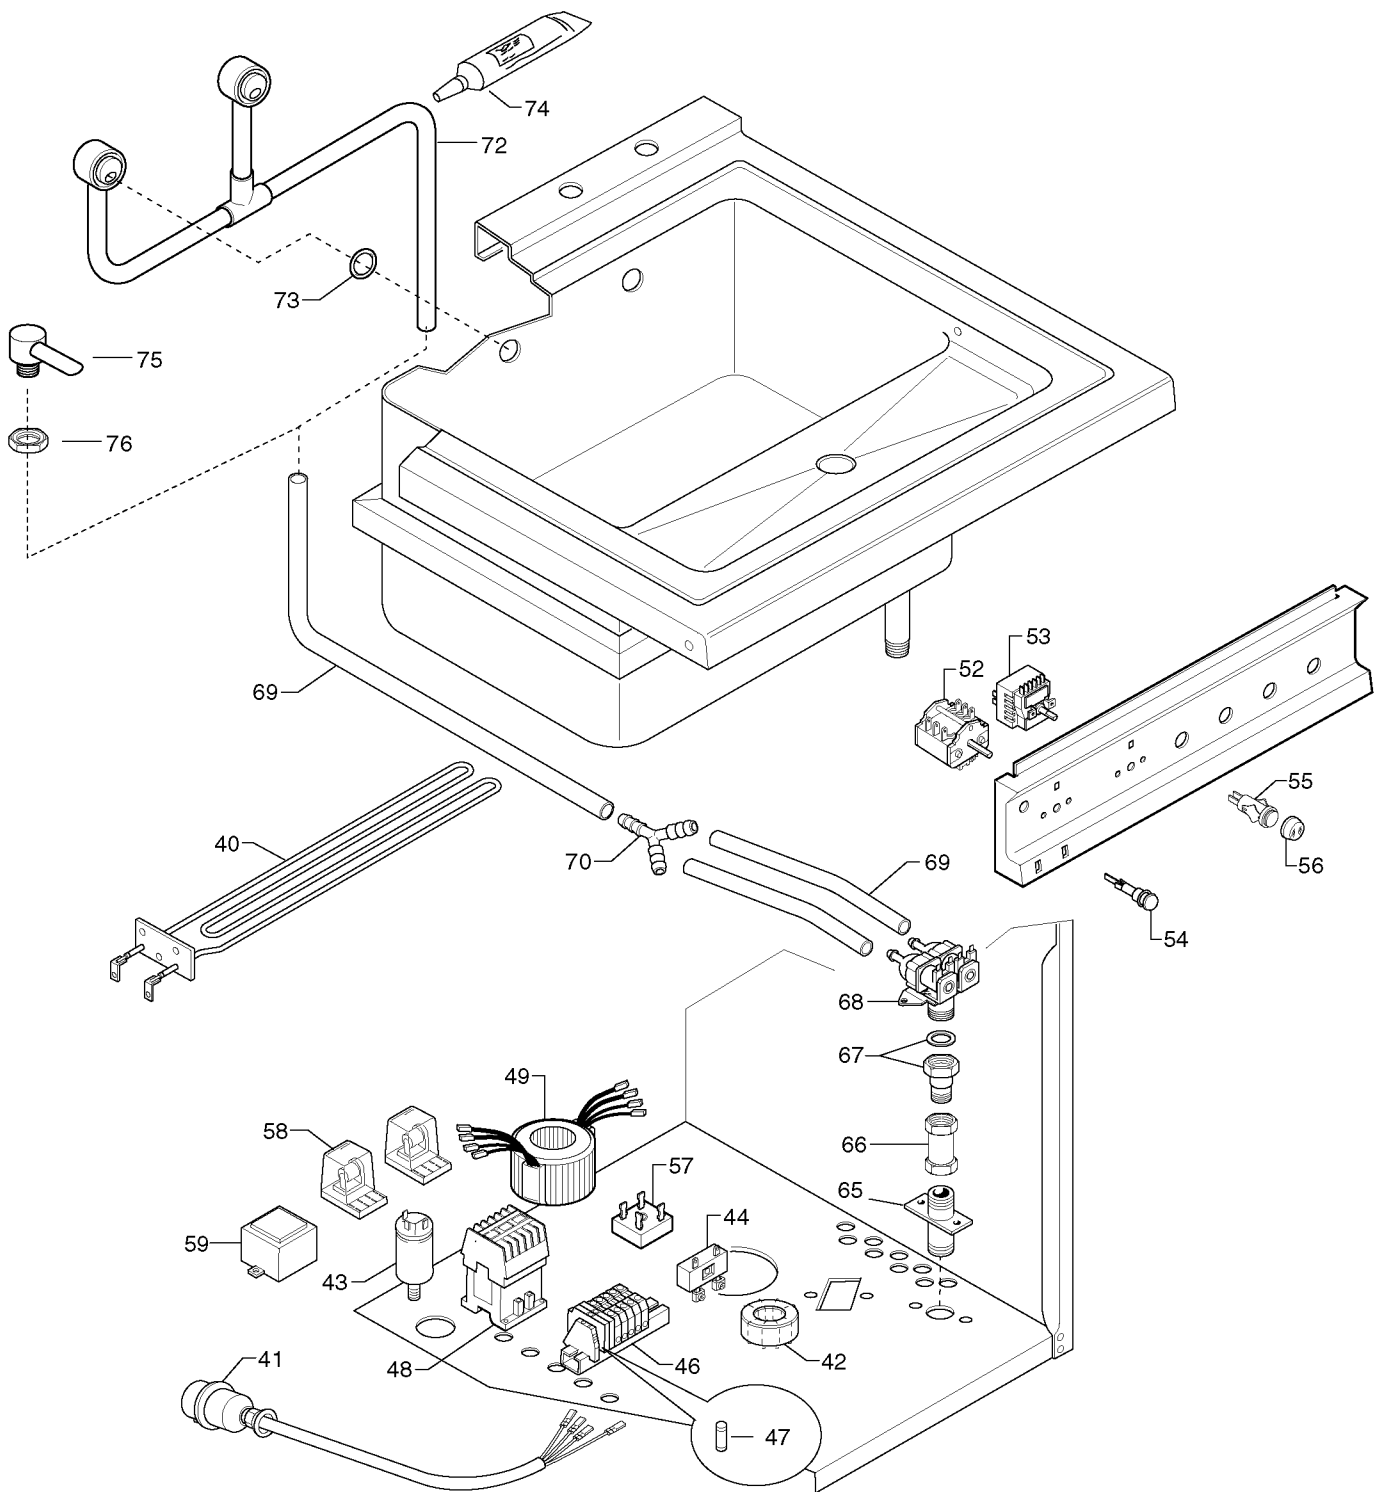

AUTOMATIC ELECTRIC PASTA COOKER PR700
CUOCIPASTA ELETTRICO AUTOMATICO PR700