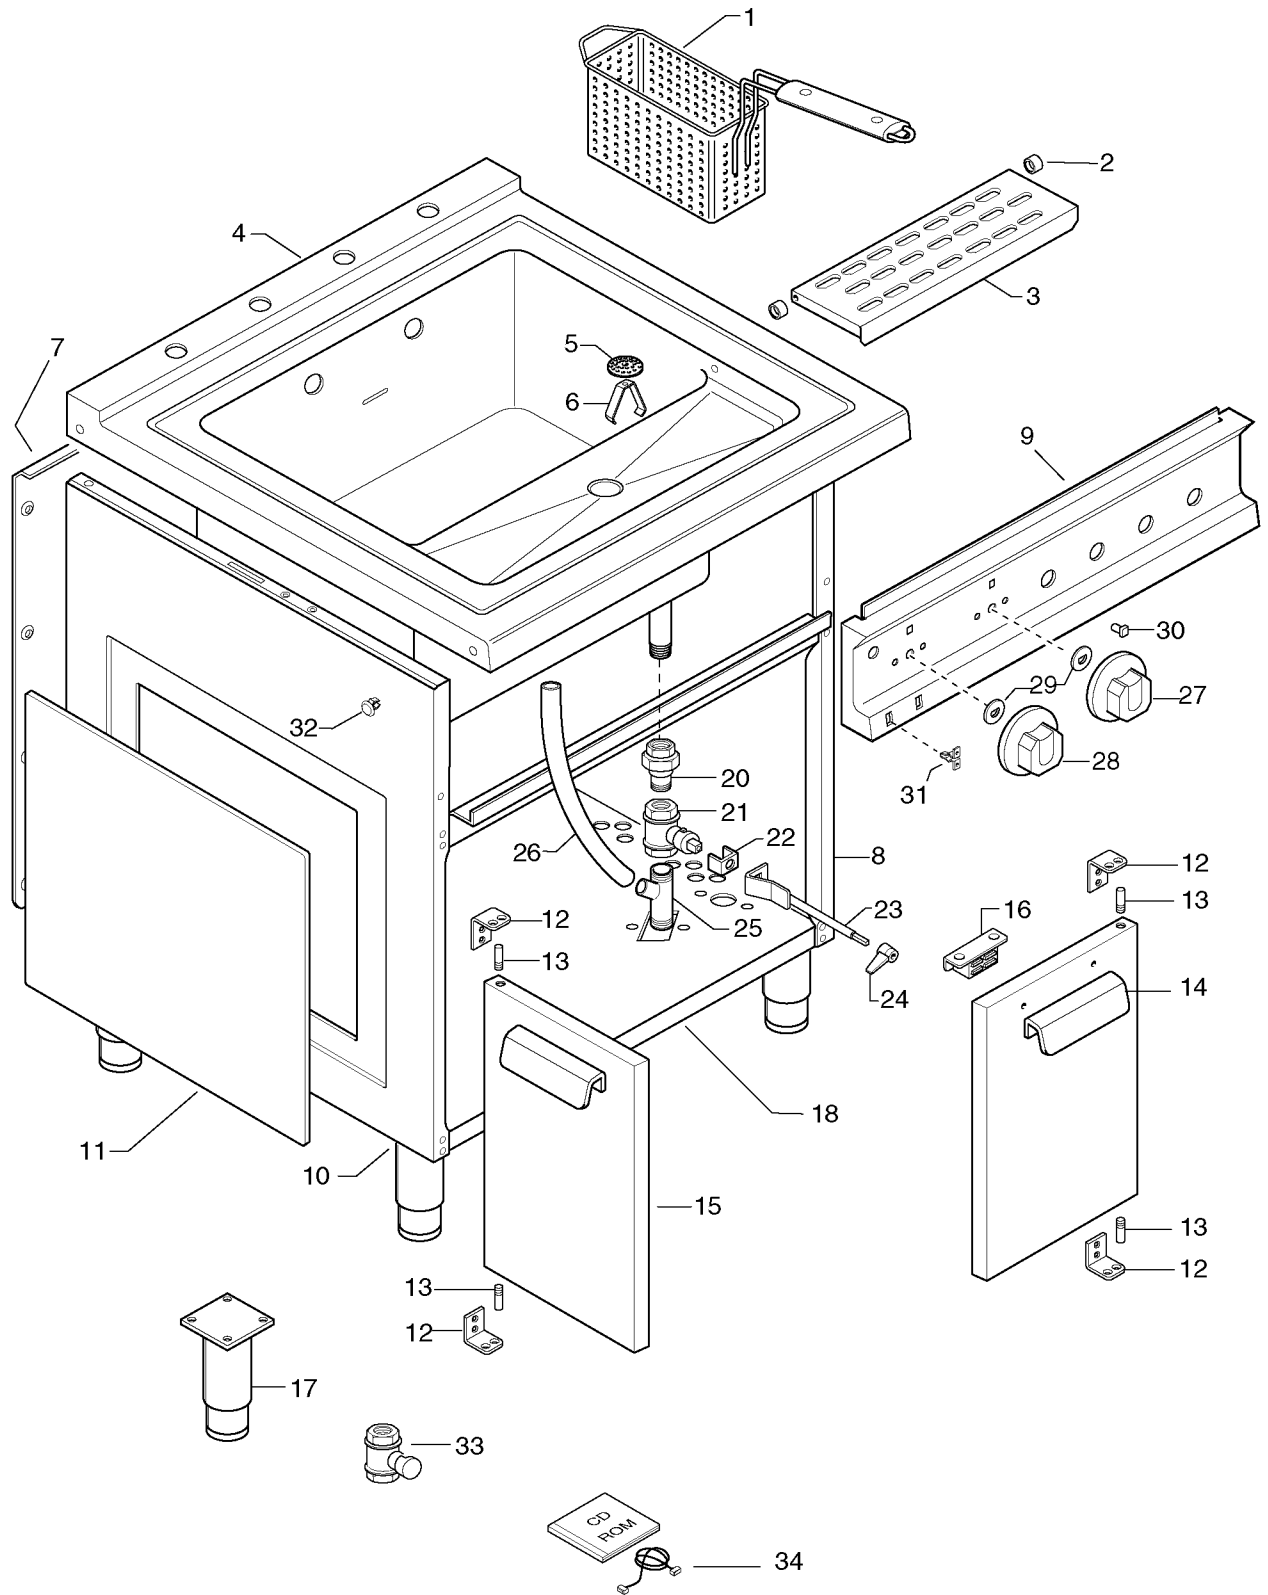

AUTOMATIC ELECTRIC PASTA COOKER PR700
CUOCIPASTA ELETTRICO AUTOMATICO PR700

PNC	Model	Ref.	Page	Notes
168 745	MCP/E1SH	a	1...5	Electric Pastacooker Automatic 350mm
168 945	MCP/E2SH	b	1...5	Electric Pastacooker Automatic 700mm
168 949	MCP/E2SHB	c	1...5	Electric Pastacooker Automatic 700mm rev.cycle

	Index	Indice
Pag. 1	Structure	Struttura
Pag. 2	Electrical components	Componenti elettrici
Pag. 3	Lift system	Componenti sollevamento cestelli
Pag. 4-5	Spare parts list	Lista ricambi

Brand / Marchio: Zanussi
Factory code: 9PDX