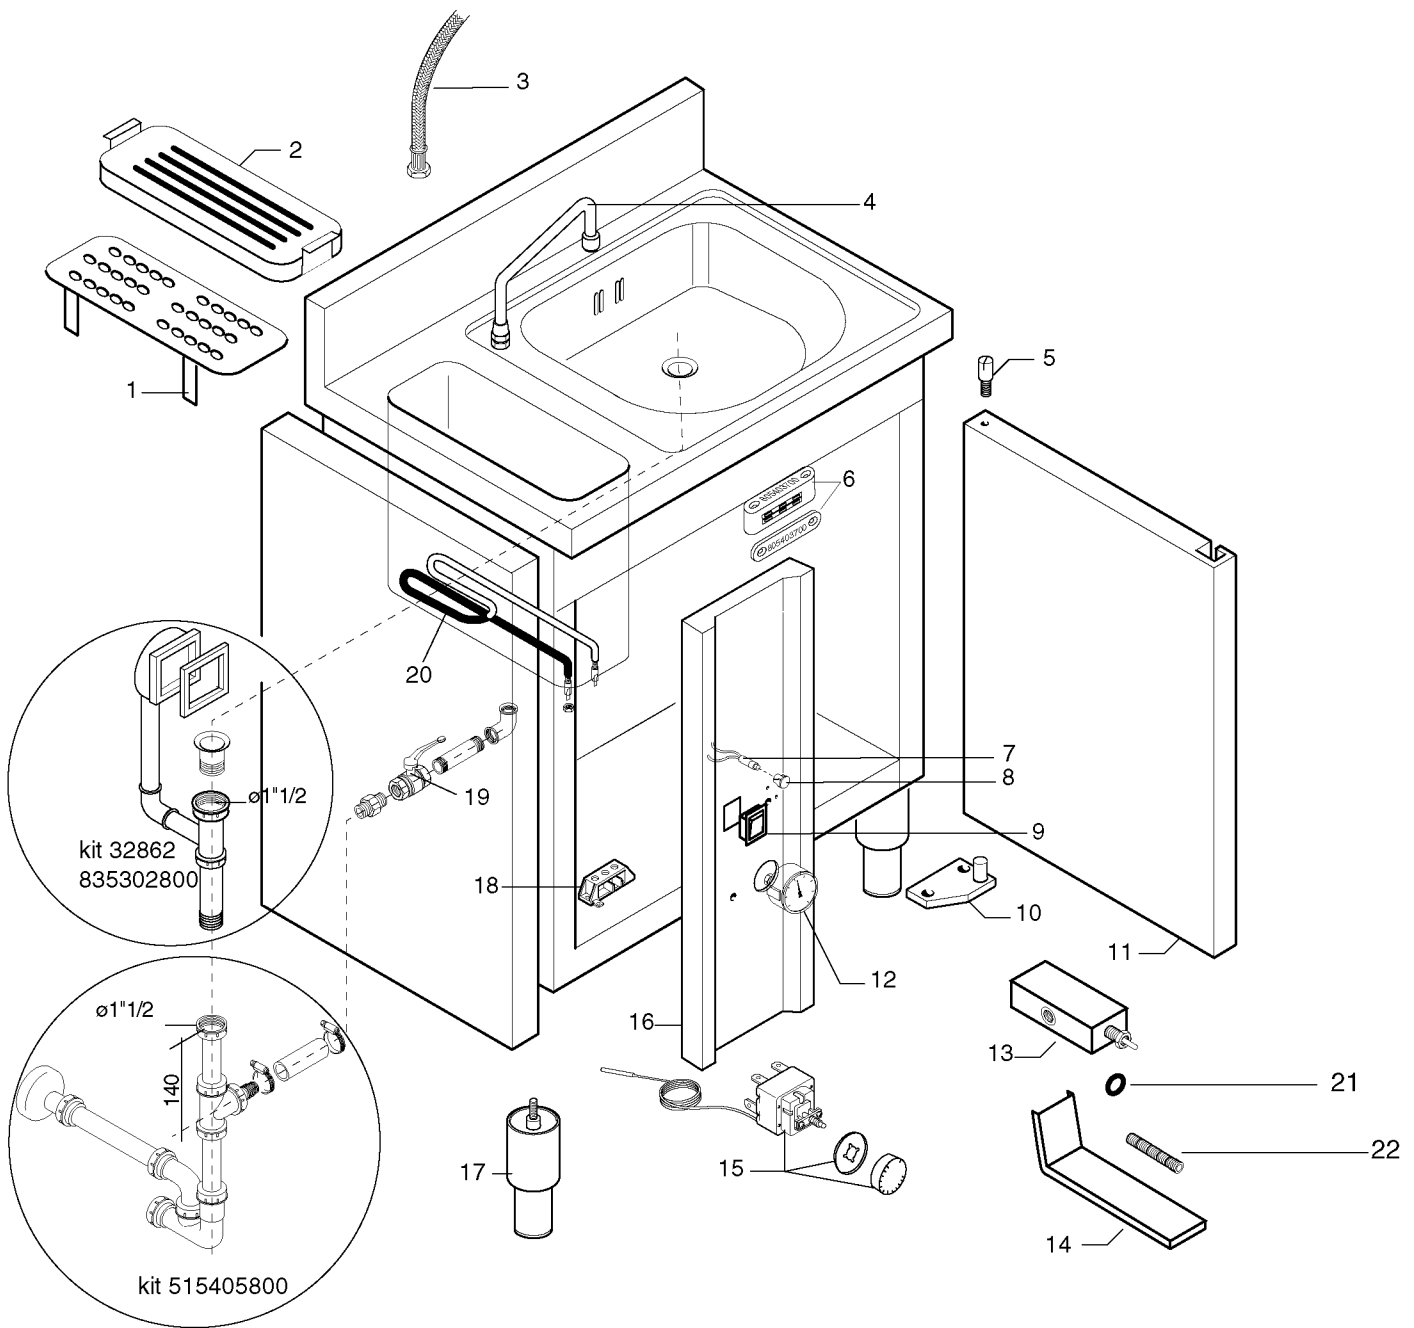

PNC	Model	Ref.	Page	Notes
153980	LPS		1- 2	Washbasin with knif disinfection sink " Zanussi/Electrolux "

	Index
Pag. 1	Cupboard and components
2	Spare parts list

	Indice
	Mobile e componenti
	Lista ricambi

Brand / Marchio: Z - E
Factory code: 3PDX

WASHBASIN WITH KNIFE DISINFECTION SINK
LAVAMANI CON DISINFEZIONE COLTELLI

WASHBASIN WITH KNIFE DISINFECTION SINK
LAVAMANI CON DISINFEZIONE COLTELLI

PNC	Model	Ref.	Page	Notes
153980	LPS		1- 2	Washbasin with knif disinfection sink " Zanussi/Electrolux "

	Index
Pag. 1	Cupboard and components
2	Spare parts list

	Indice
	Mobile e componenti
	Lista ricambi

Brand / Marchio: Z - E
Factory code: 3PDX

WASHBASIN WITH KNIFE DISINFECTION SINK
 LAVAMANI CON DISINFEZIONE COLTELLI