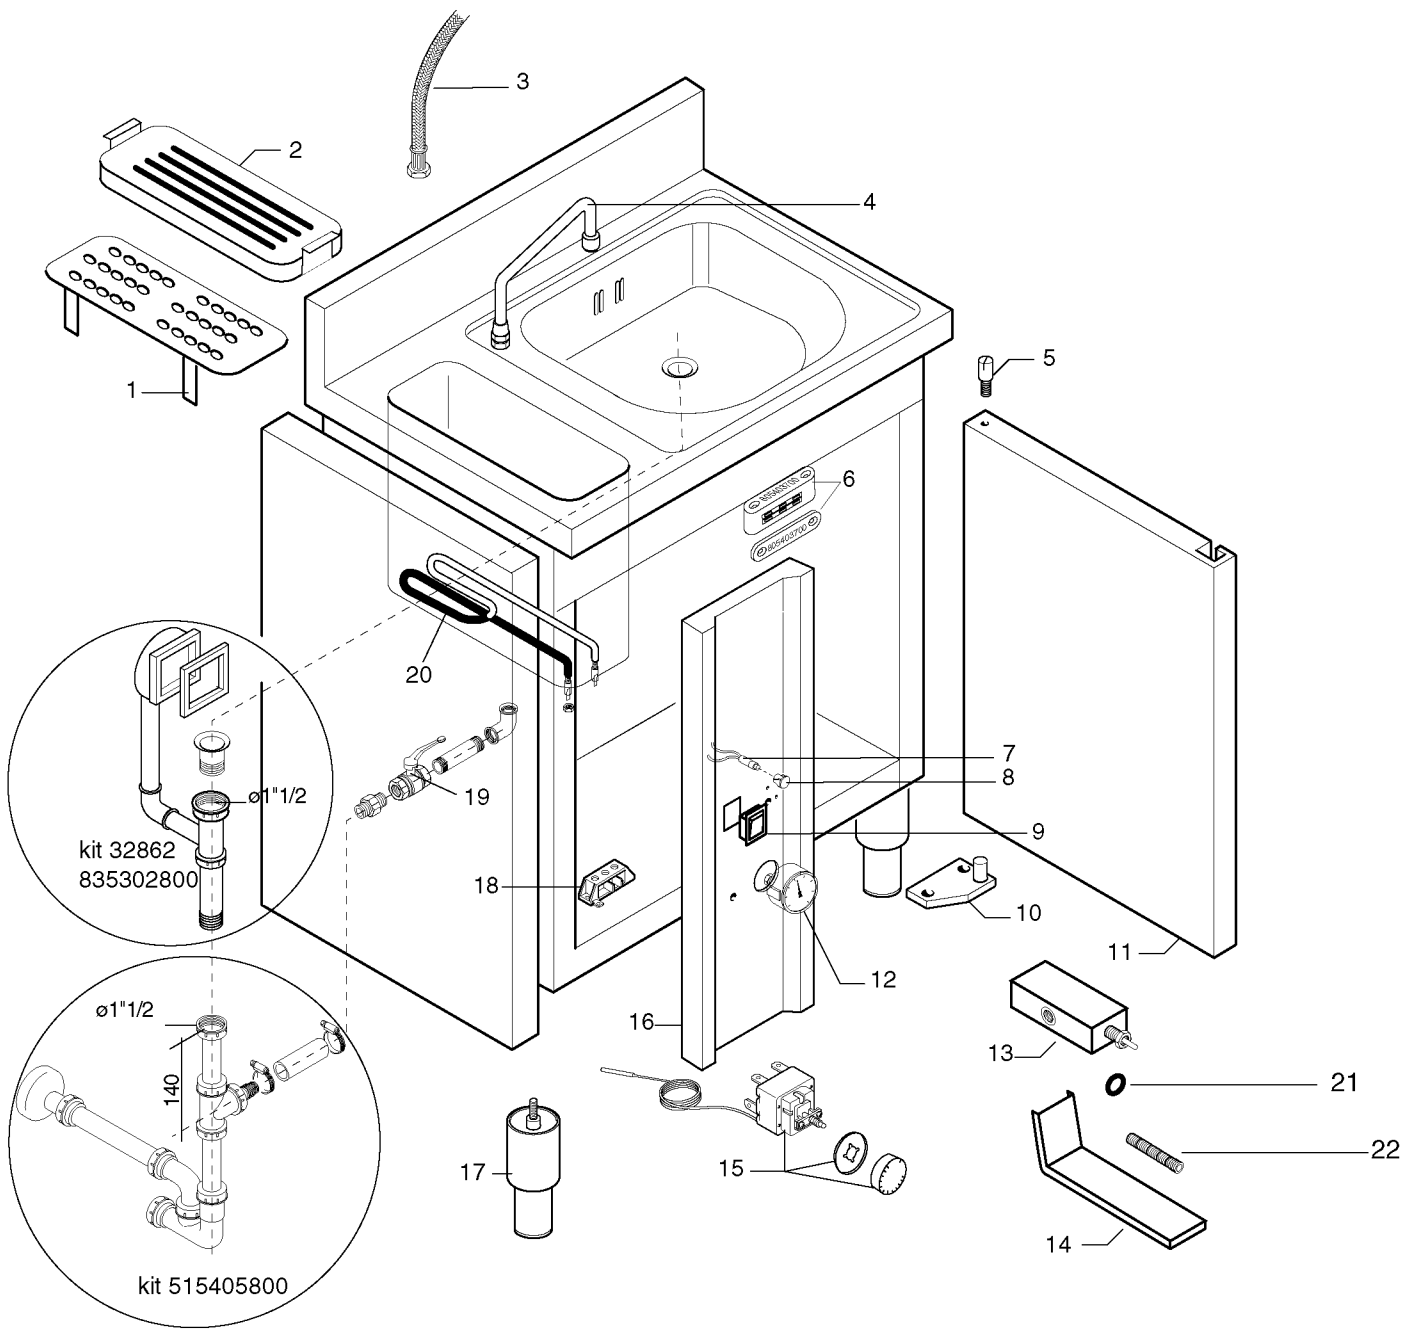

Brand / Marchio: Z - E
Factory code: 3PDX

WASHBASIN WITH KNIFE DISINFECTION SINK
LAVAMANI CON DISINFEZIONE COLTELLI

WASHBASIN WITH KNIFE DISINFECTION SINK
LAVAMANI CON DISINFEZIONE COLTELLI

PNC	Model	Ref.	Page	Notes
153980	LPS		1- 2	Washbasin with knif disinfection sink " Zanussi/Electrolux "

	Index
Pag. 1	Cupboard and components
2	Spare parts list

	Indice
	Mobile e componenti
	Lista ricambi

Brand / Marchio: Z - E
Factory code: 3PDX

WASHBASIN WITH KNIFE DISINFECTION SINK
 LAVAMANI CON DISINFEZIONE COLTELLI