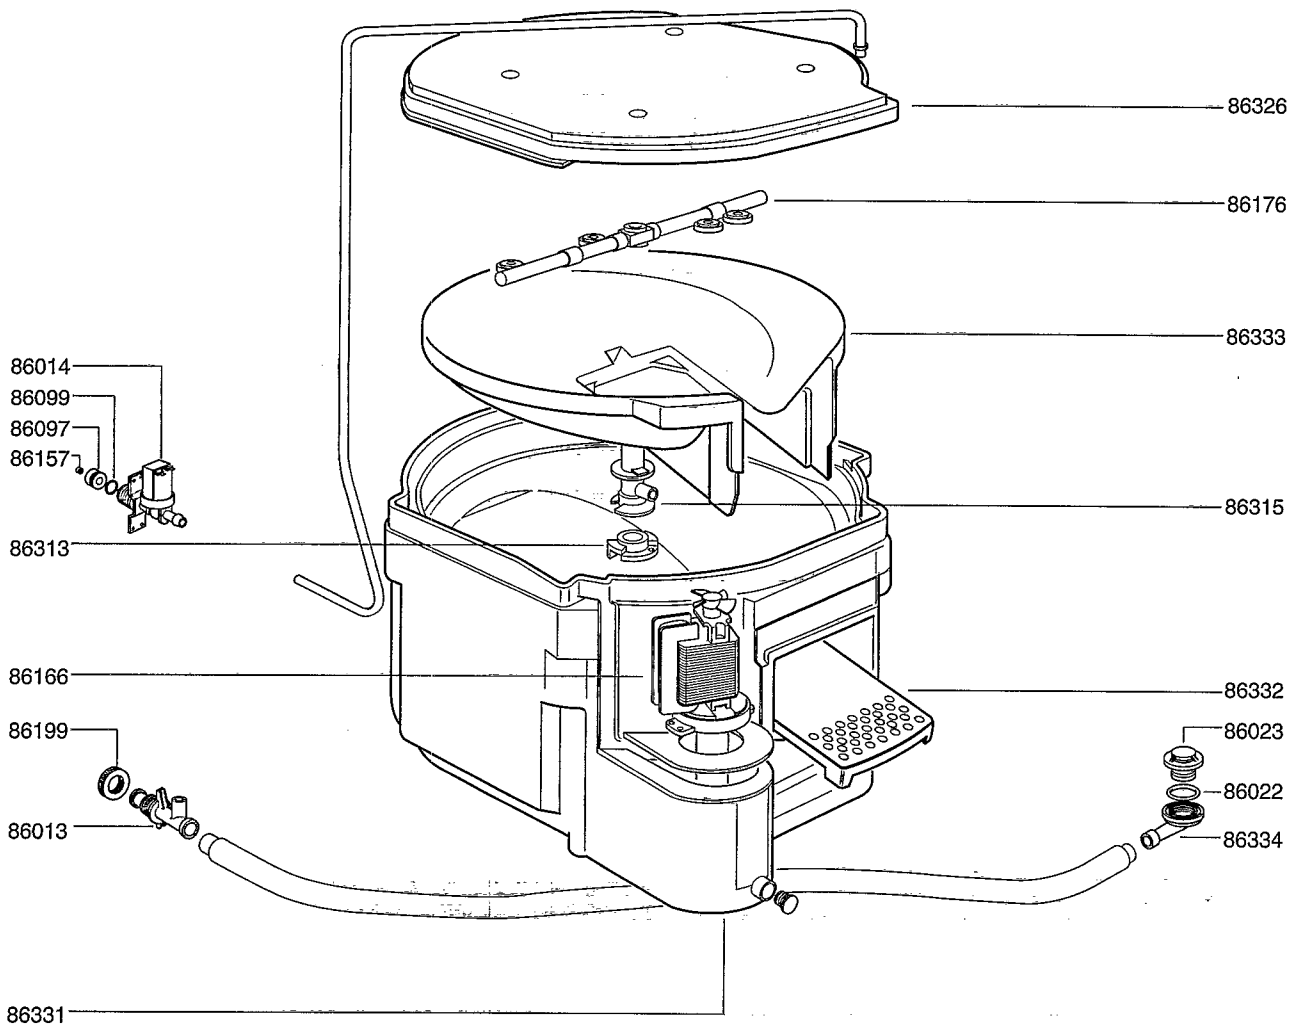

FABBRICATORI DI GHIACCIO A CUBETTI DA 120 Kg ICE CUBER WITH A CAPACITY OF 120 Kg		RIF. REF.	Da matricola From serial N°
a	b		39771
655 080 CIM 120 AS (ACM 225)	655 090 CIM 120 WS (ACM 225)		

FABBRICATORI DI GHIACCIO A CUBETTI DA 120 Kg ICE CUBER WITH A CAPACITY OF 120 Kg				RIF. REF.	Da matricola From serial N°
a	b				39771
655 080	655 090				
CIM 120 AS (ACM 225)	CIM 120 WS (ACM 225)				