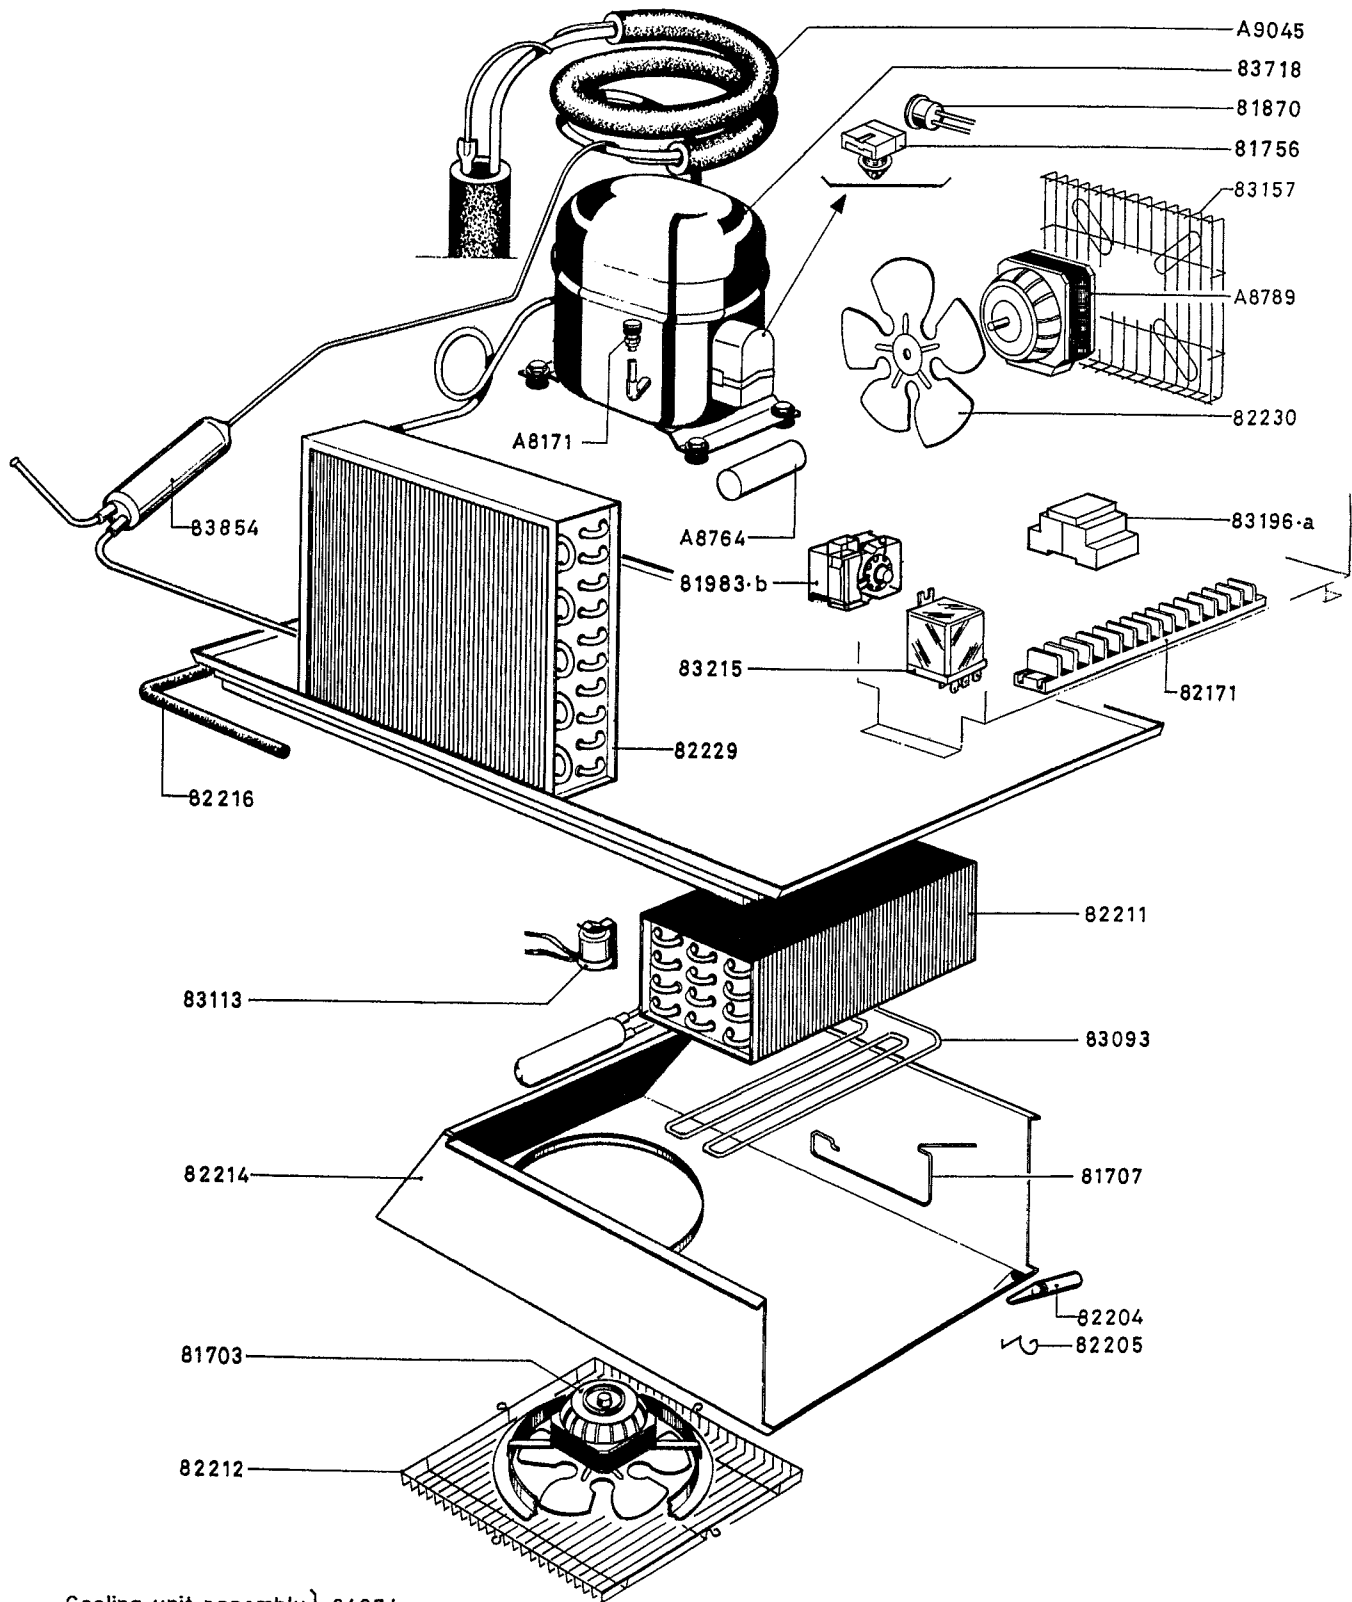

Cooling unit assembly } 84054 a
Gruppo refrigerante } 84192 b

FREON (R 134A)

GRUPPO REFRIGERANTE COOLING UNIT							RIF. REF.	Da matricola from serial N°
a			b					
110 056	110 057	110 063	111 009	111 010	111 017	112 019	446...	
110 068	110 070	110 079	111 123		111 127	112 028		
	110 073							
ALN.....			AKN 110	AKN 120	AKNN/F 220	ASN 110