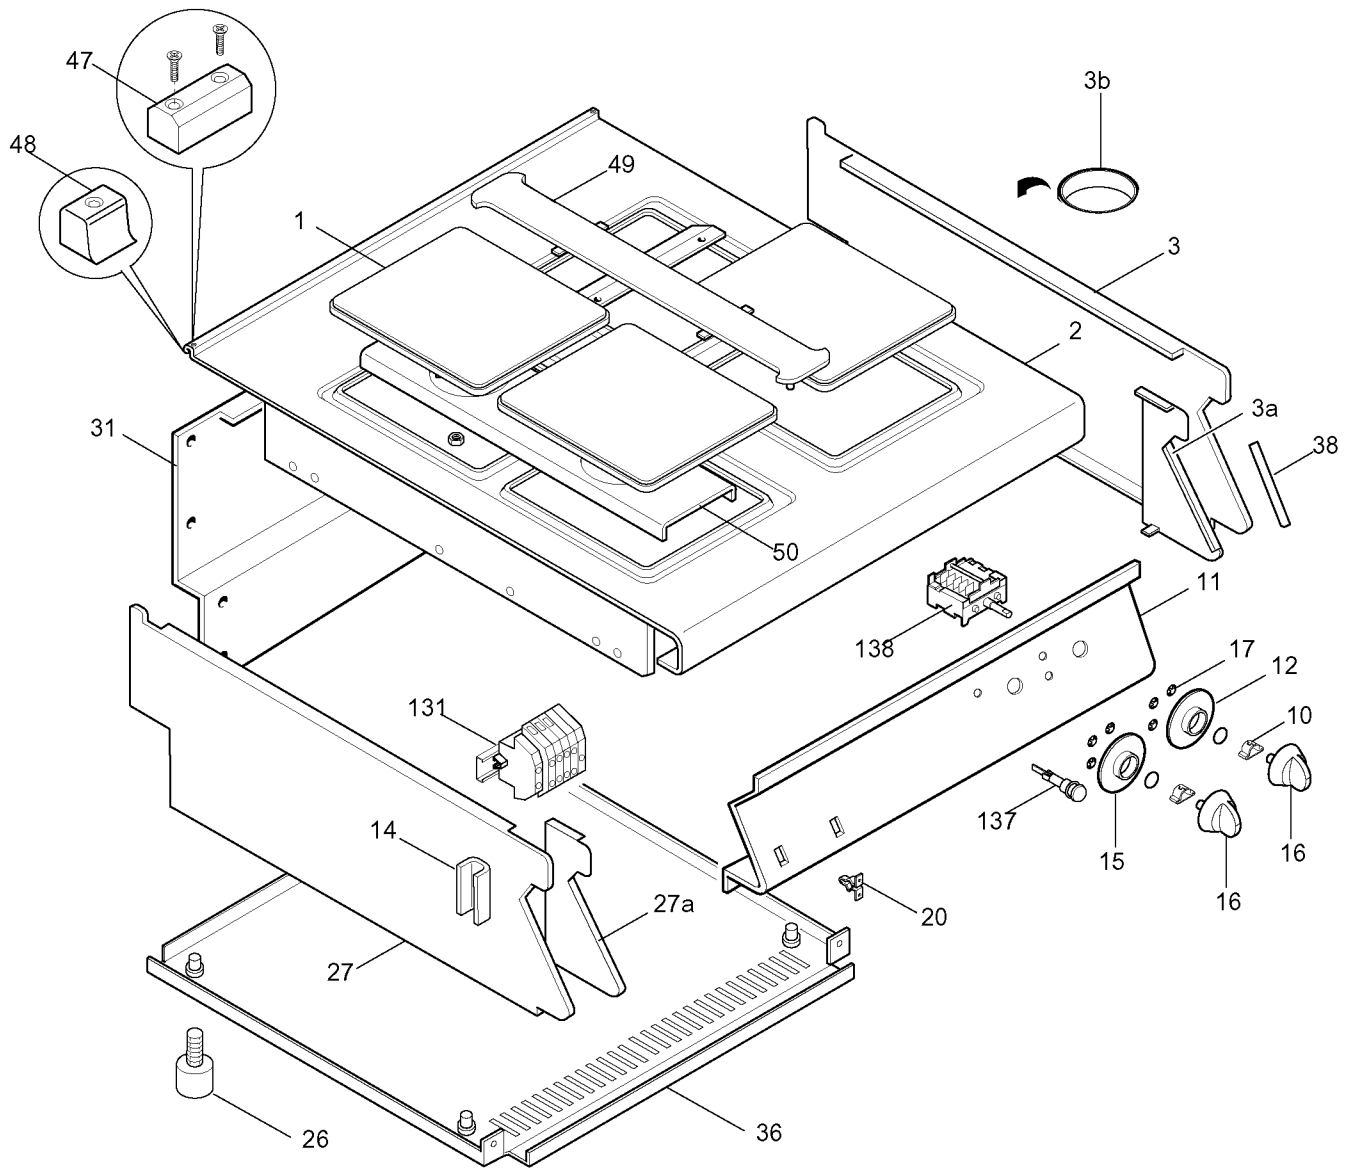

Modular Platform

Viale Treviso, 15
33170 Pordenone - Italy
Fax: +39 0434-380577

**CUCINE ELETTRICHE TOP/MONOBLOCCO
ELECTRIC RANGES/BOILING TOPS**

Code	Type	Ref.	Note
220107	WC/E1	a	Electric Cooking Top 400MM
220108	WC/E2	b	Electric Cooking Top 800MM
220109	WCF/E2	c	Electric Range on Electric Oven 800MM
220110	WC/E1E5	d	Electric Cooking Top 400MM 230V
220111	WC/E2E5	e	Electric Cooking Top 800MM 230V
220112	WCF/E2E5	f	Electric Range on Electric Oven 800MM 230V

Pag.	Indice	Index
1	Mobile e imp.elettrico monoblocco	Structure and electric components free standing versions
2	Mobile e imp.elettrico top	Structure and electric components top versions
3 - 4	Lista ricambi	Spare parts list

Marchio / Brand: Alpeninox
Factory code: 7PDN

CUCINE ELETTRICHE TOP / MONOBLOCCO N900
 ELECTRIC RANGES / BOILING TOPS N900

CUCINE ELETTRICHE TOP / MONOBLOCCO N900
 ELECTRIC RANGES / BOILING TOPS N900