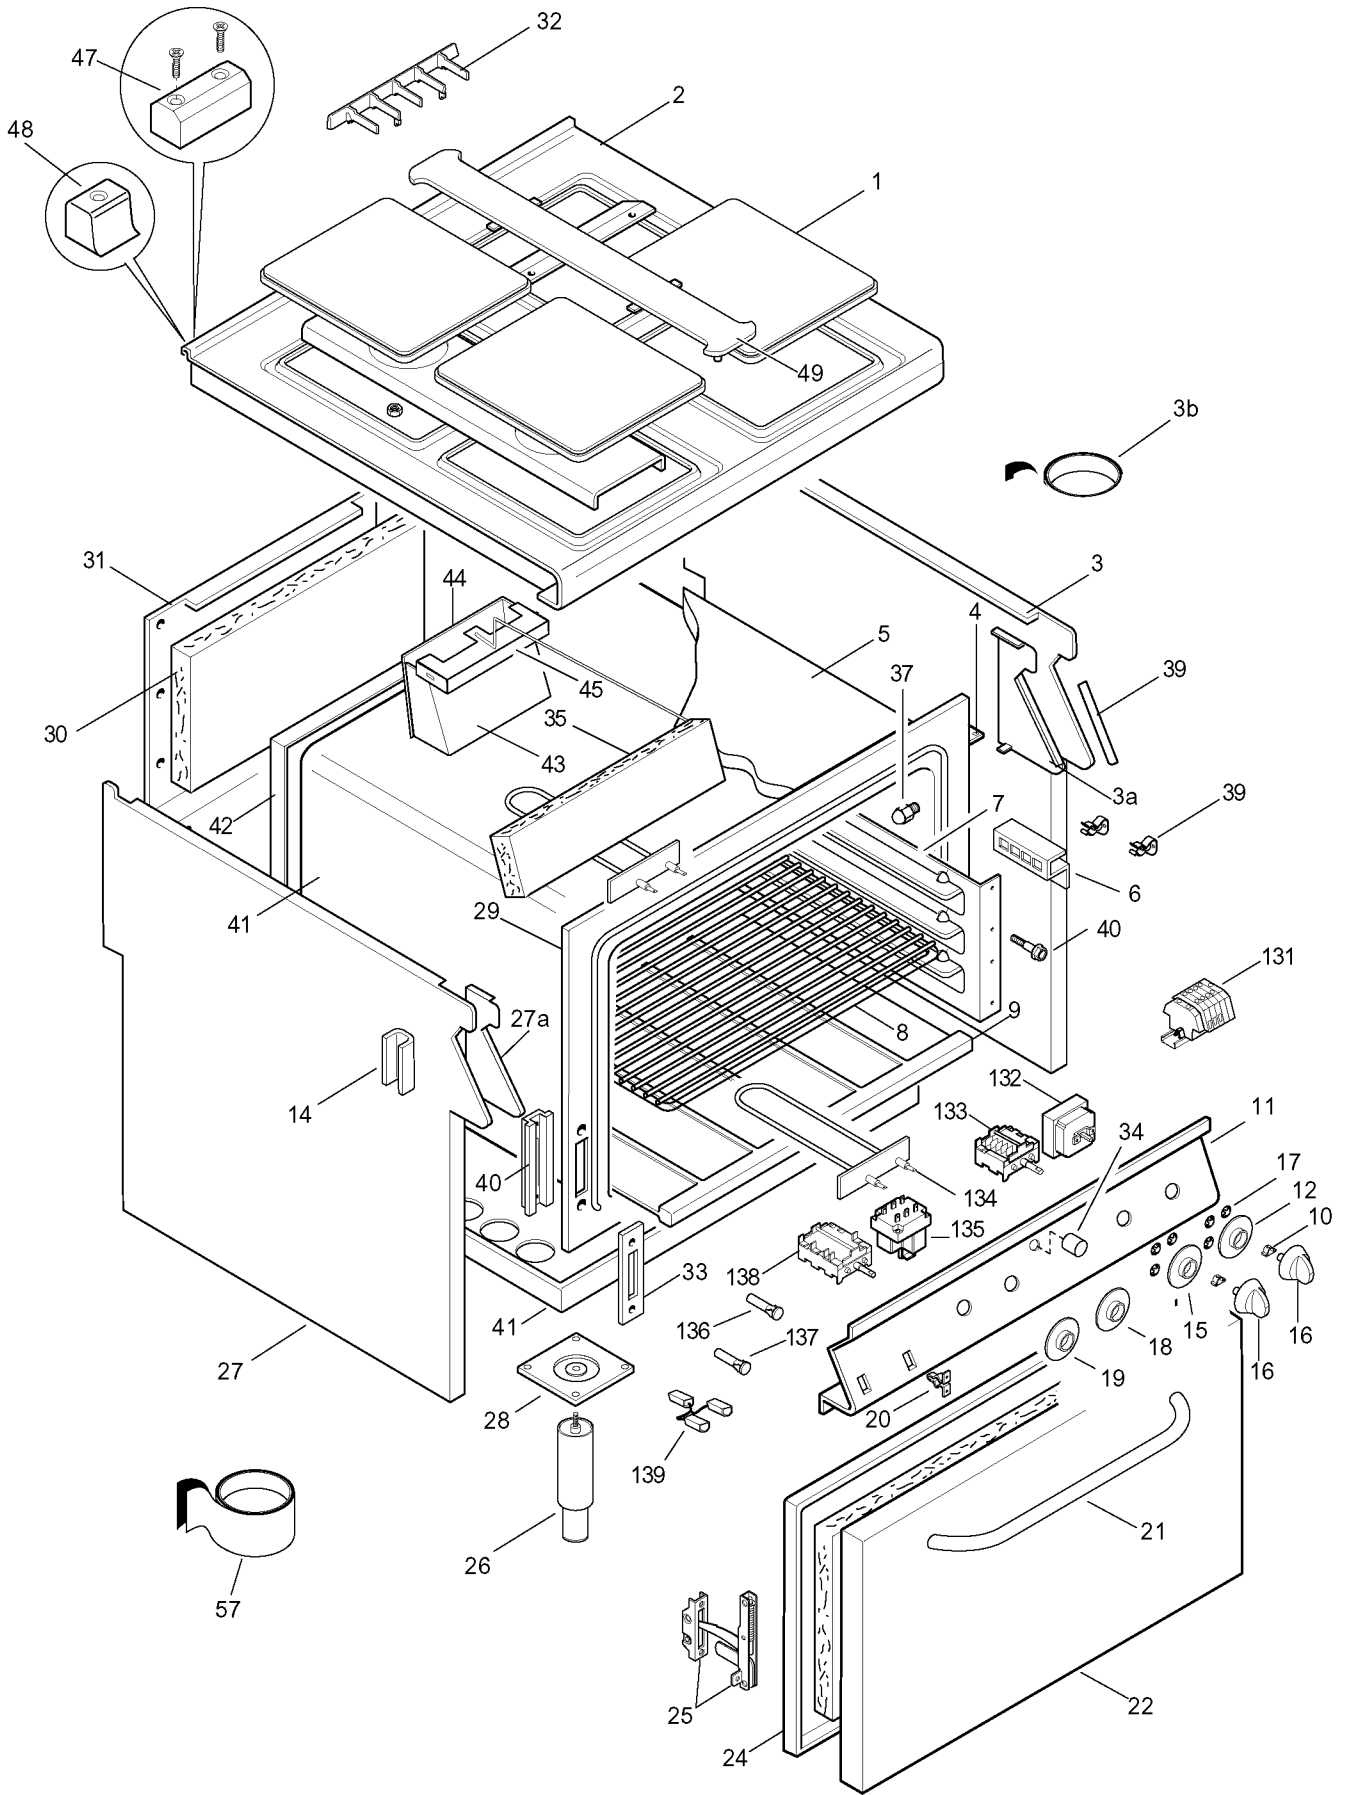

Modular Platform

Viale Treviso, 15
33170 Pordenone - Italy
Fax: +39 0434-380577

**CUCINE ELETTRICHE TOP/MONOBLOCCO
ELECTRIC RANGES/BOILING TOPS**

Code	Type	Ref.	Note
220107	WC/E1	a	Electric Cooking Top 400MM
220108	WC/E2	b	Electric Cooking Top 800MM
220109	WCF/E2	c	Electric Range on Electric Oven 800MM
220110	WC/E1E5	d	Electric Cooking Top 400MM 230V
220111	WC/E2E5	e	Electric Cooking Top 800MM 230V
220112	WCF/E2E5	f	Electric Range on Electric Oven 800MM 230V

Pag.	Indice	Index
1	Mobile e imp.elettrico monoblocco	Structure and electric components free standing versions
2	Mobile e imp.elettrico top	Structure and electric components top versions
3 - 4	Lista ricambi	Spare parts list

Marchio / Brand: Alpeninox
Factory code: 7PDN

CUCINE ELETTRICHE TOP / MONOBLOCCO N900
 ELECTRIC RANGES / BOILING TOPS N900

CUCINE ELETTRICHE TOP / MONOBLOCCO N900
 ELECTRIC RANGES / BOILING TOPS N900