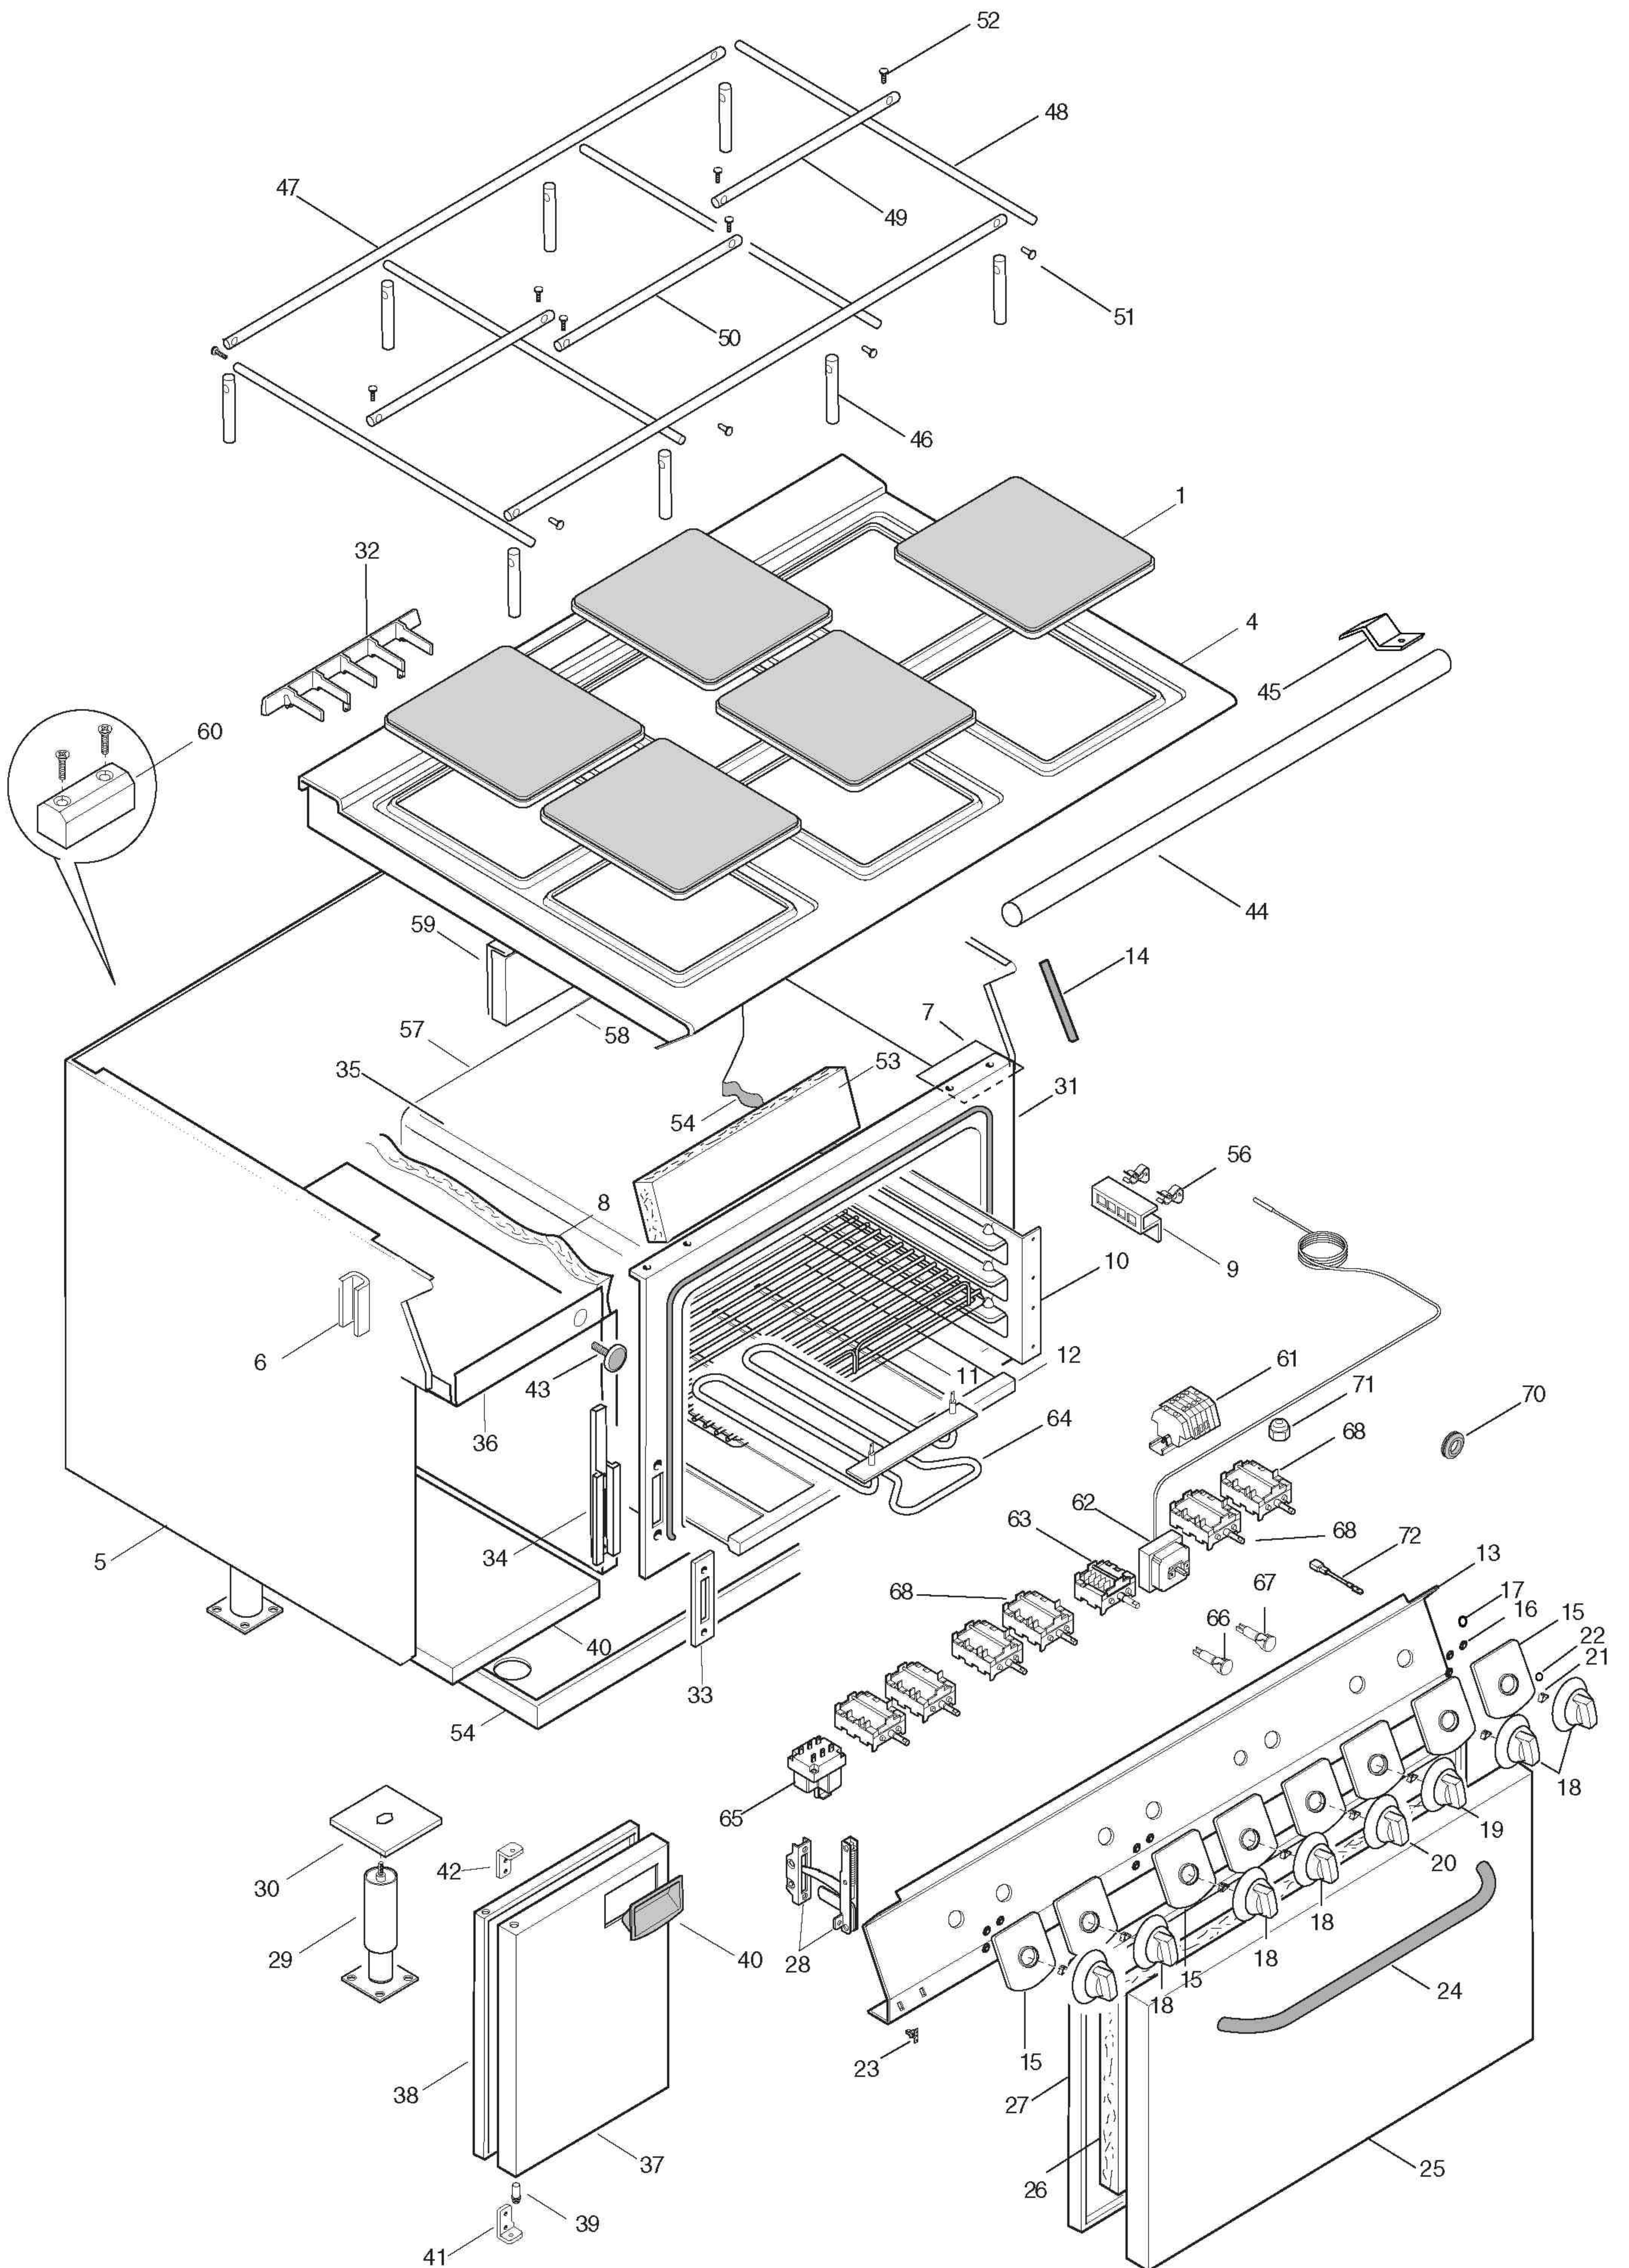

Modular Platform

Viale Treviso, 15
33170 Pordenone - Italy
Fax: +39 0434-380577

**CUCINE ELETTRICHE PIASTRE QUADRE N700 MARINE
HOT SQUARE PLATE ELECTRIC RANGE N700 MARINE**

PNC	Model	Ref.	Page	Note
178 821	TCF/E3QM0	a	1-4	6-Hot Square Plate Electric Boiling+Oven+Base - 400V
178 822	TCV/E3QM0	b	1-4	6-Hot Square Plate Electric Boiling+Base - 400V
178 834	TCF/E3QM4	c	1-4	6-Hot Square Plate Electric Boiling+Oven+Base - 440V
178 835	TCV/E3QM4	d	1-4	6-Hot Square Plate Electric Boiling+Base - 440V

Pag.	1-2	Indice	Index
	3-4	Mobile e imp.elettrico Lista ricambi	Structure and electric components Spare parts list

Marchio / Brand: Electrolux
Factory code: 9PDX

CUCINA ELETTRICA PIASTRE QUADRE N700 MARINE
HOT SQUARE PLATE ELECTRIC RANGE N700 MARINE

CUCINA ELETTRICA PIASTRE QUADRE N700 MARINE
HOT SQUARE PLATE ELECTRIC RANGE N700 MARINE