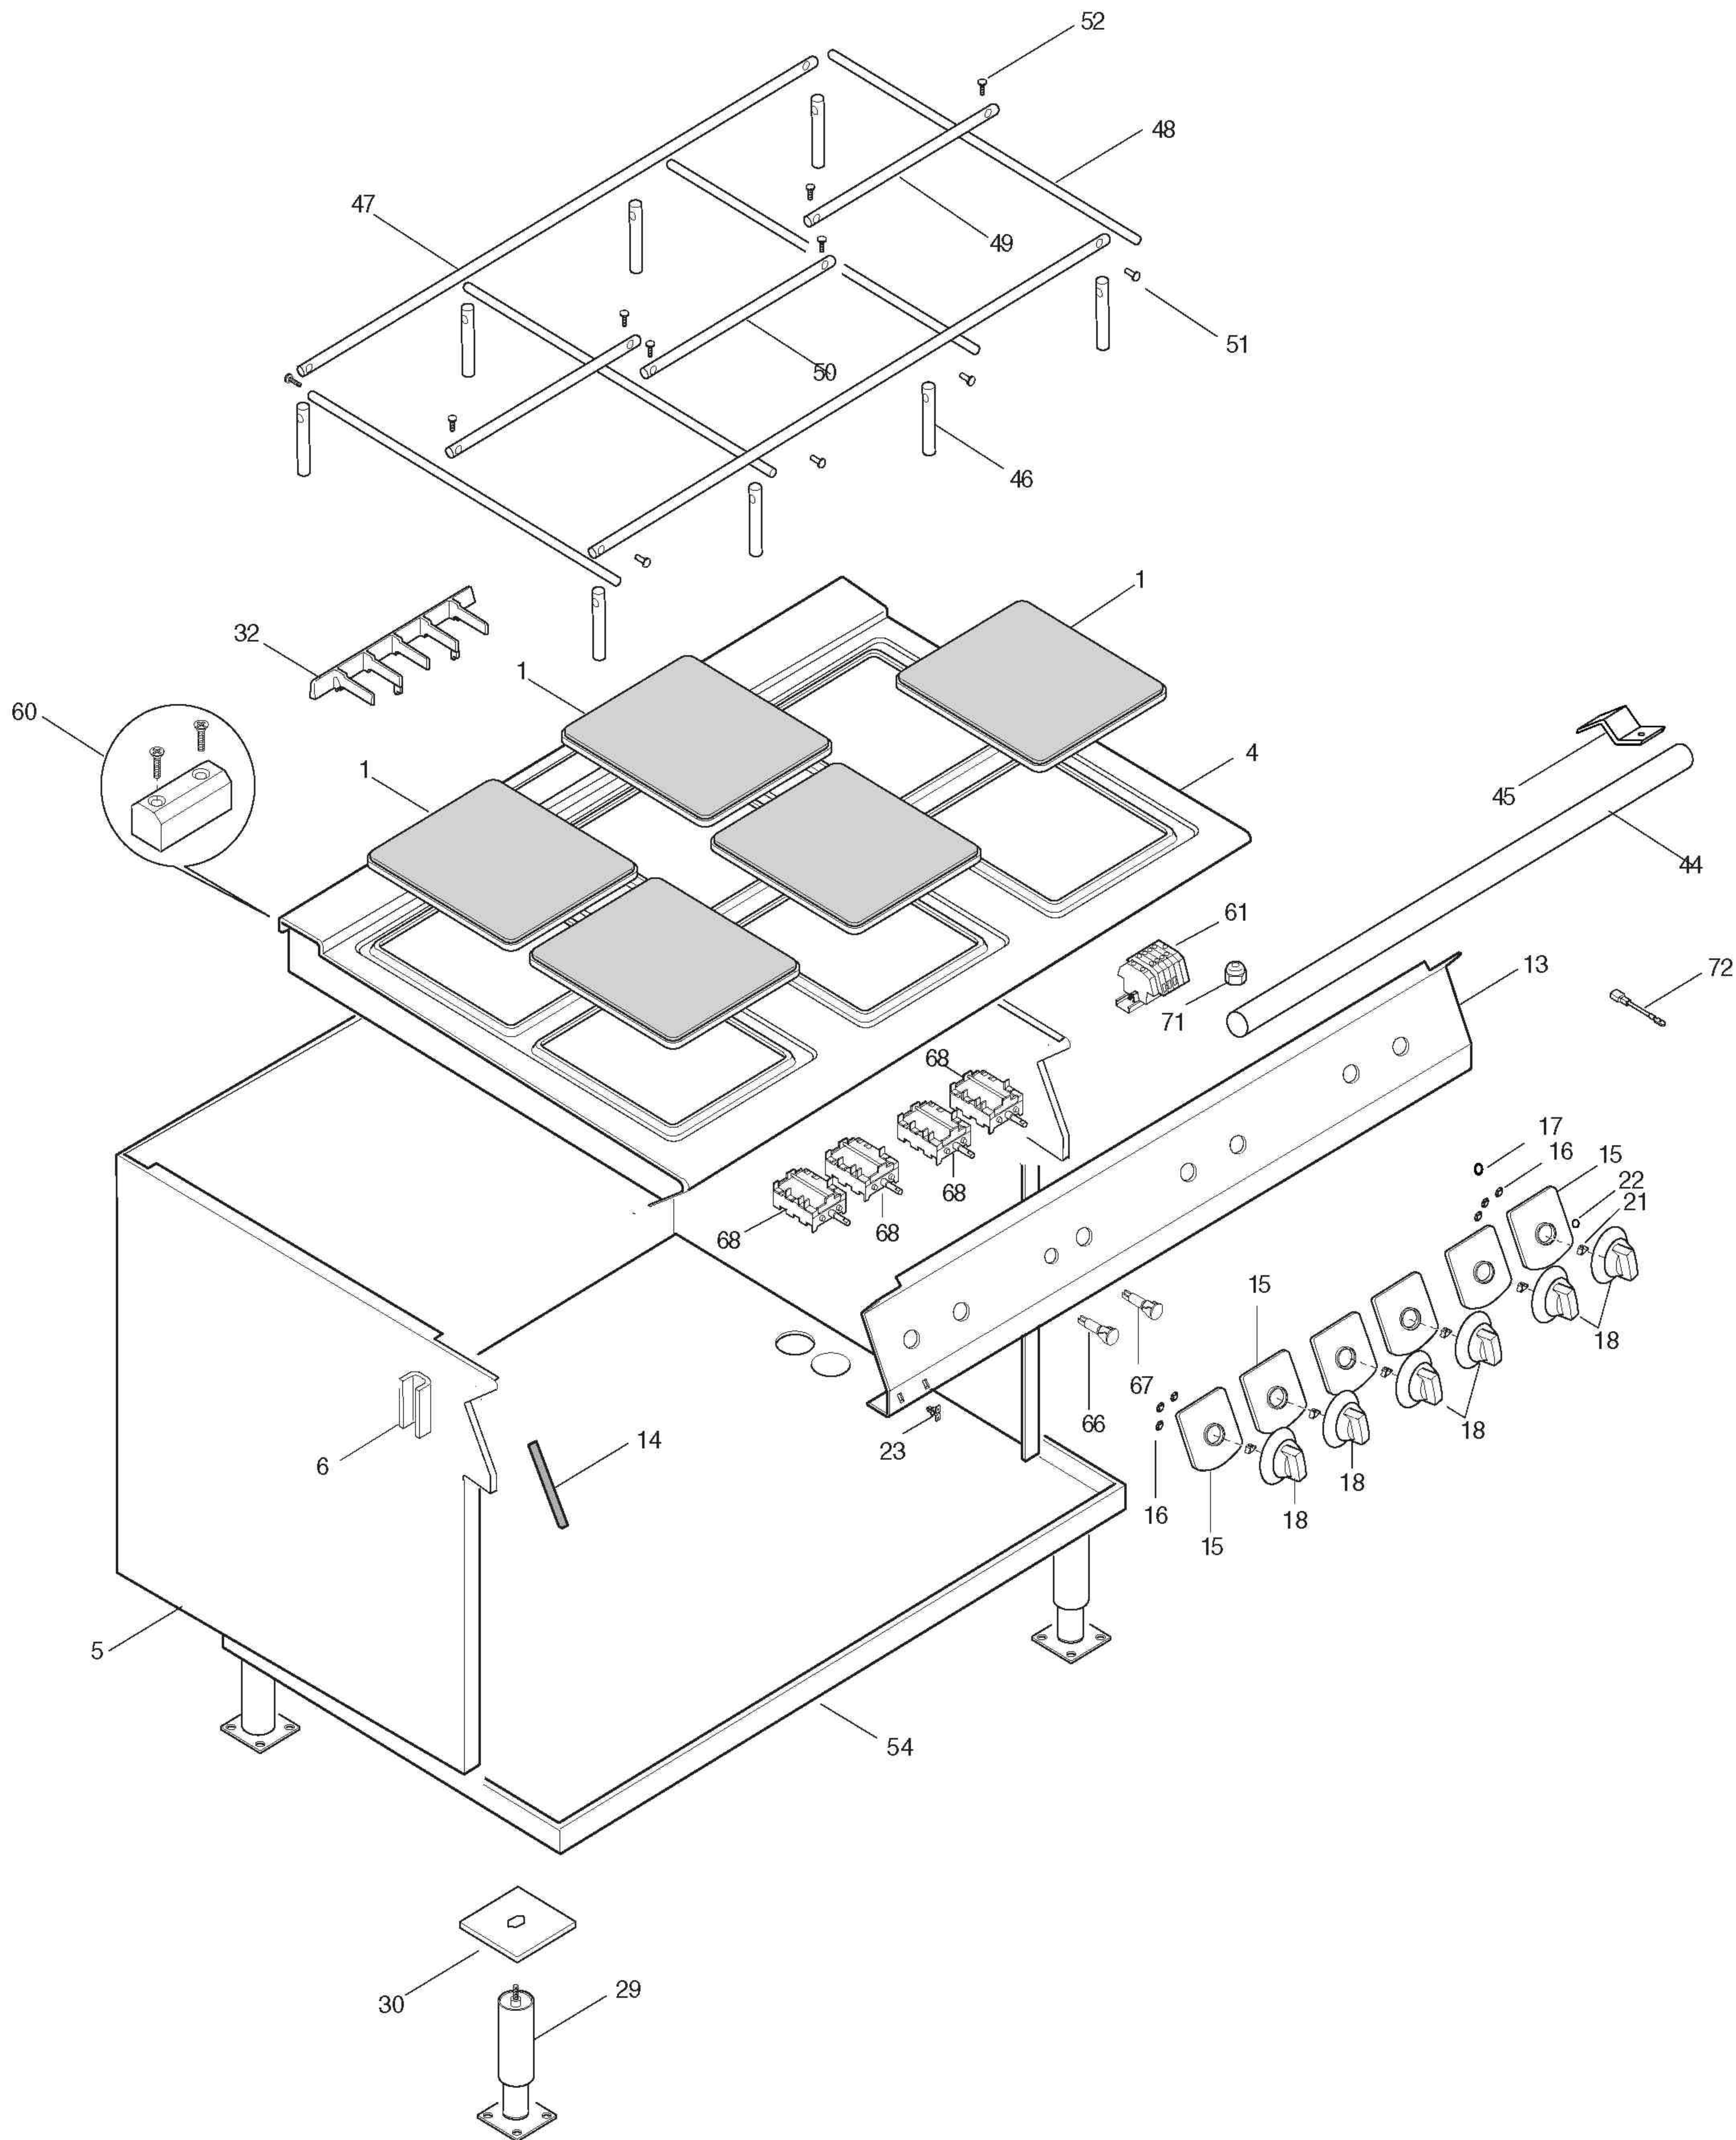

Modular Platform

Viale Treviso, 15
33170 Pordenone - Italy
Fax: +39 0434-380577

**CUCINE ELETTRICHE PIASTRE QUADRE N700 MARINE
HOT SQUARE PLATE ELECTRIC RANGE N700 MARINE**

PNC	Model	Ref.	Page	Note
178 821	TCF/E3QM0	a	1-4	6-Hot Square Plate Electric Boiling+Oven+Base - 400V
178 822	TCV/E3QM0	b	1-4	6-Hot Square Plate Electric Boiling+Base - 400V
178 834	TCF/E3QM4	c	1-4	6-Hot Square Plate Electric Boiling+Oven+Base - 440V
178 835	TCV/E3QM4	d	1-4	6-Hot Square Plate Electric Boiling+Base - 440V

Pag.	1-2	Indice	Index
	3-4	Mobile e imp.elettrico Lista ricambi	Structure and electric components Spare parts list

Marchio / Brand: Electrolux
Factory code: 9PDX

CUCINA ELETTRICA PIASTRE QUADRE N700 MARINE
HOT SQUARE PLATE ELECTRIC RANGE N700 MARINE

CUCINA ELETTRICA PIASTRE QUADRE N700 MARINE
HOT SQUARE PLATE ELECTRIC RANGE N700 MARINE