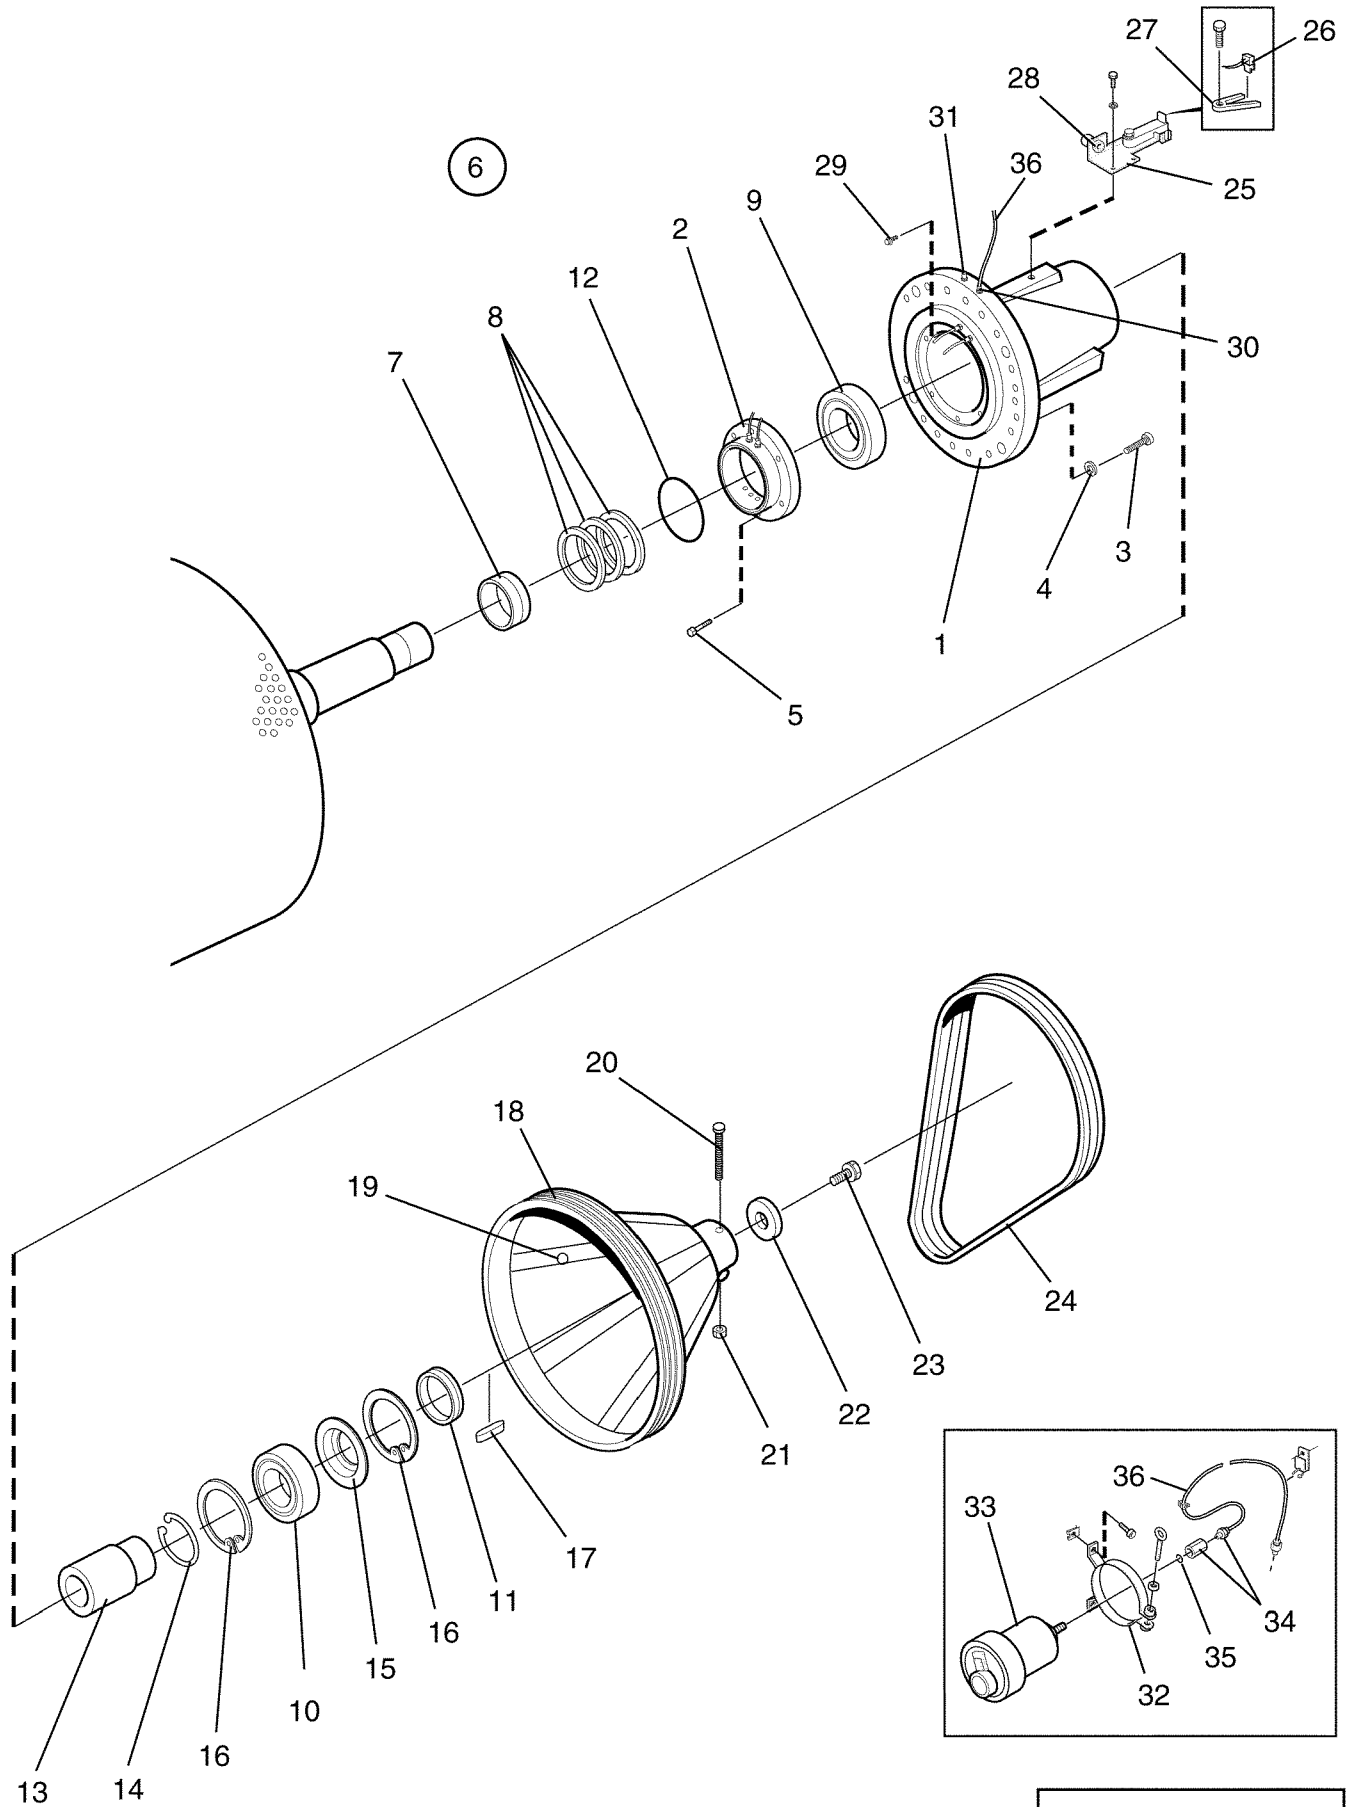

---

W3400H, FLE400FC, HS2400FC

Washer extractor

Tvättmaskin

---

Issue	Month	Year
04	03	01

101425

Issue	Month	Year
04	10	99

Issue	Month	Year
01	10	96

Issue	Month	Year
01	10	96

Issue	Month	Year
02	01	97

Issue	Month	Year
02	03	04

Issue	Month	Year
02	10	98

1

Issue	Month	Year
01	09	02

Issue	Month	Year
01	01	97

# TMPF

Issue	Month	Year
01	03	98

Issue	Month	Year
02	10	99

Issue	Month	Year
04	10	99

Issue	Month	Year
06	10	03

101463

Issue	Month	Year
02	03	98

Issue	Month	Year
05	08	99