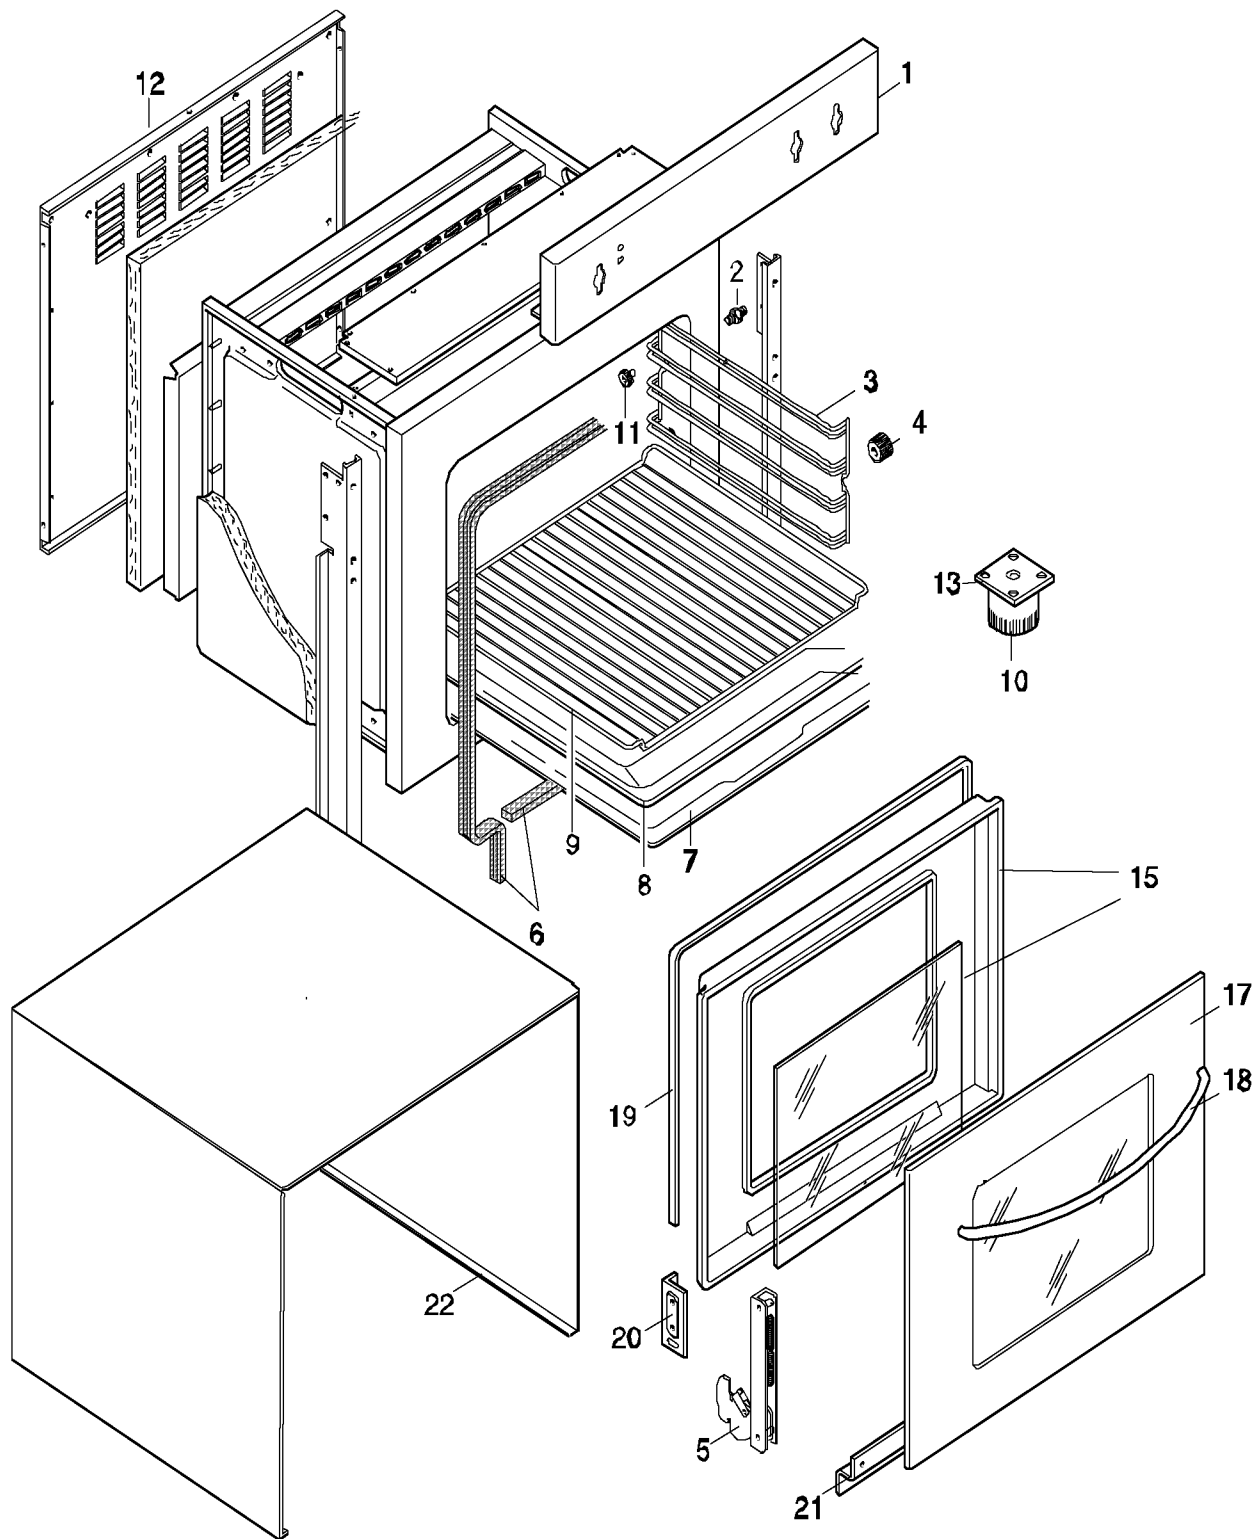

Forni a convezione elettrici da 4 GN1/1
4 GN1/1 Electric convection ovens