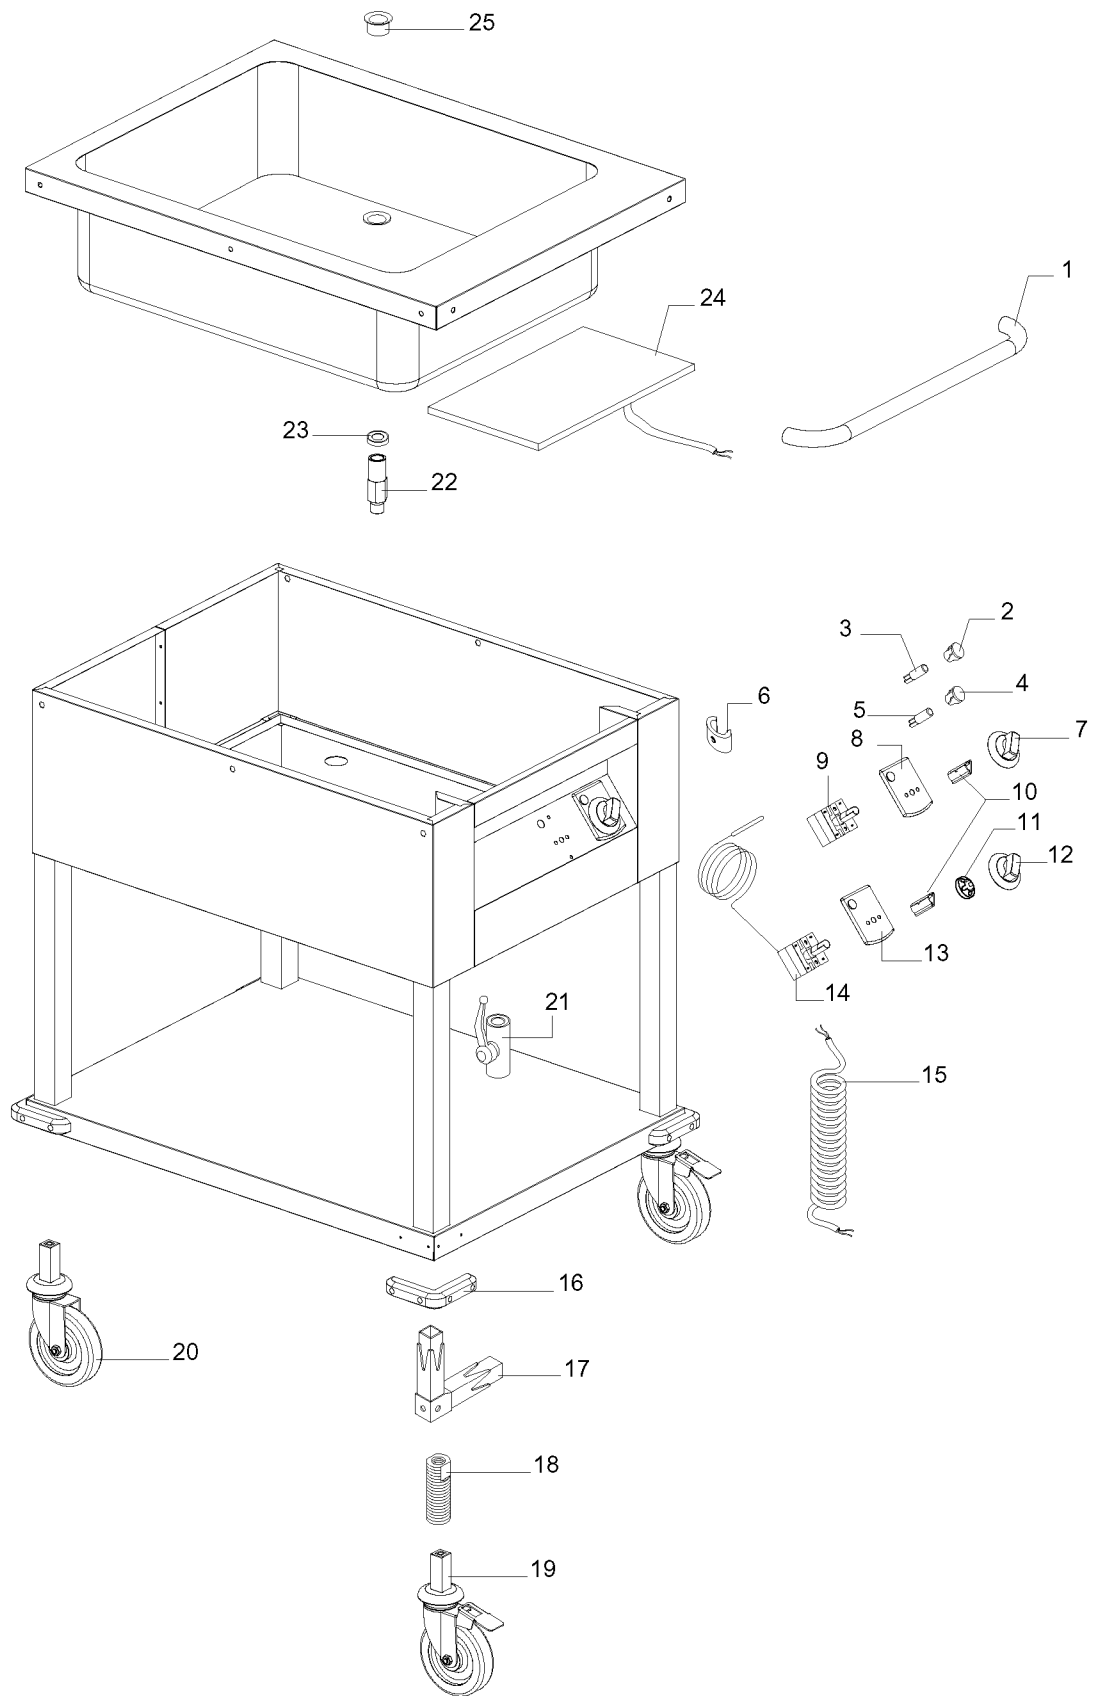

**BAIN-MARIE TROLLEY
CARRELLO BAGNOMARIA**

PNC	Model	Ref.	Page	Notes
342100	MDBM/31		1-2	Bain-marie trolley
342102	MDBM/21		1-2	Bain-marie trolley

	Index
Pag. 1	Cupboard and components
2	Spare parts list

	Indice
	Mobile e componenti
	Lista ricambi

Brand / Marchio: E
Factory code: 3PDX

**BAIN-MARIE TROLLEY
CARRELLO BAGNOMARIA**