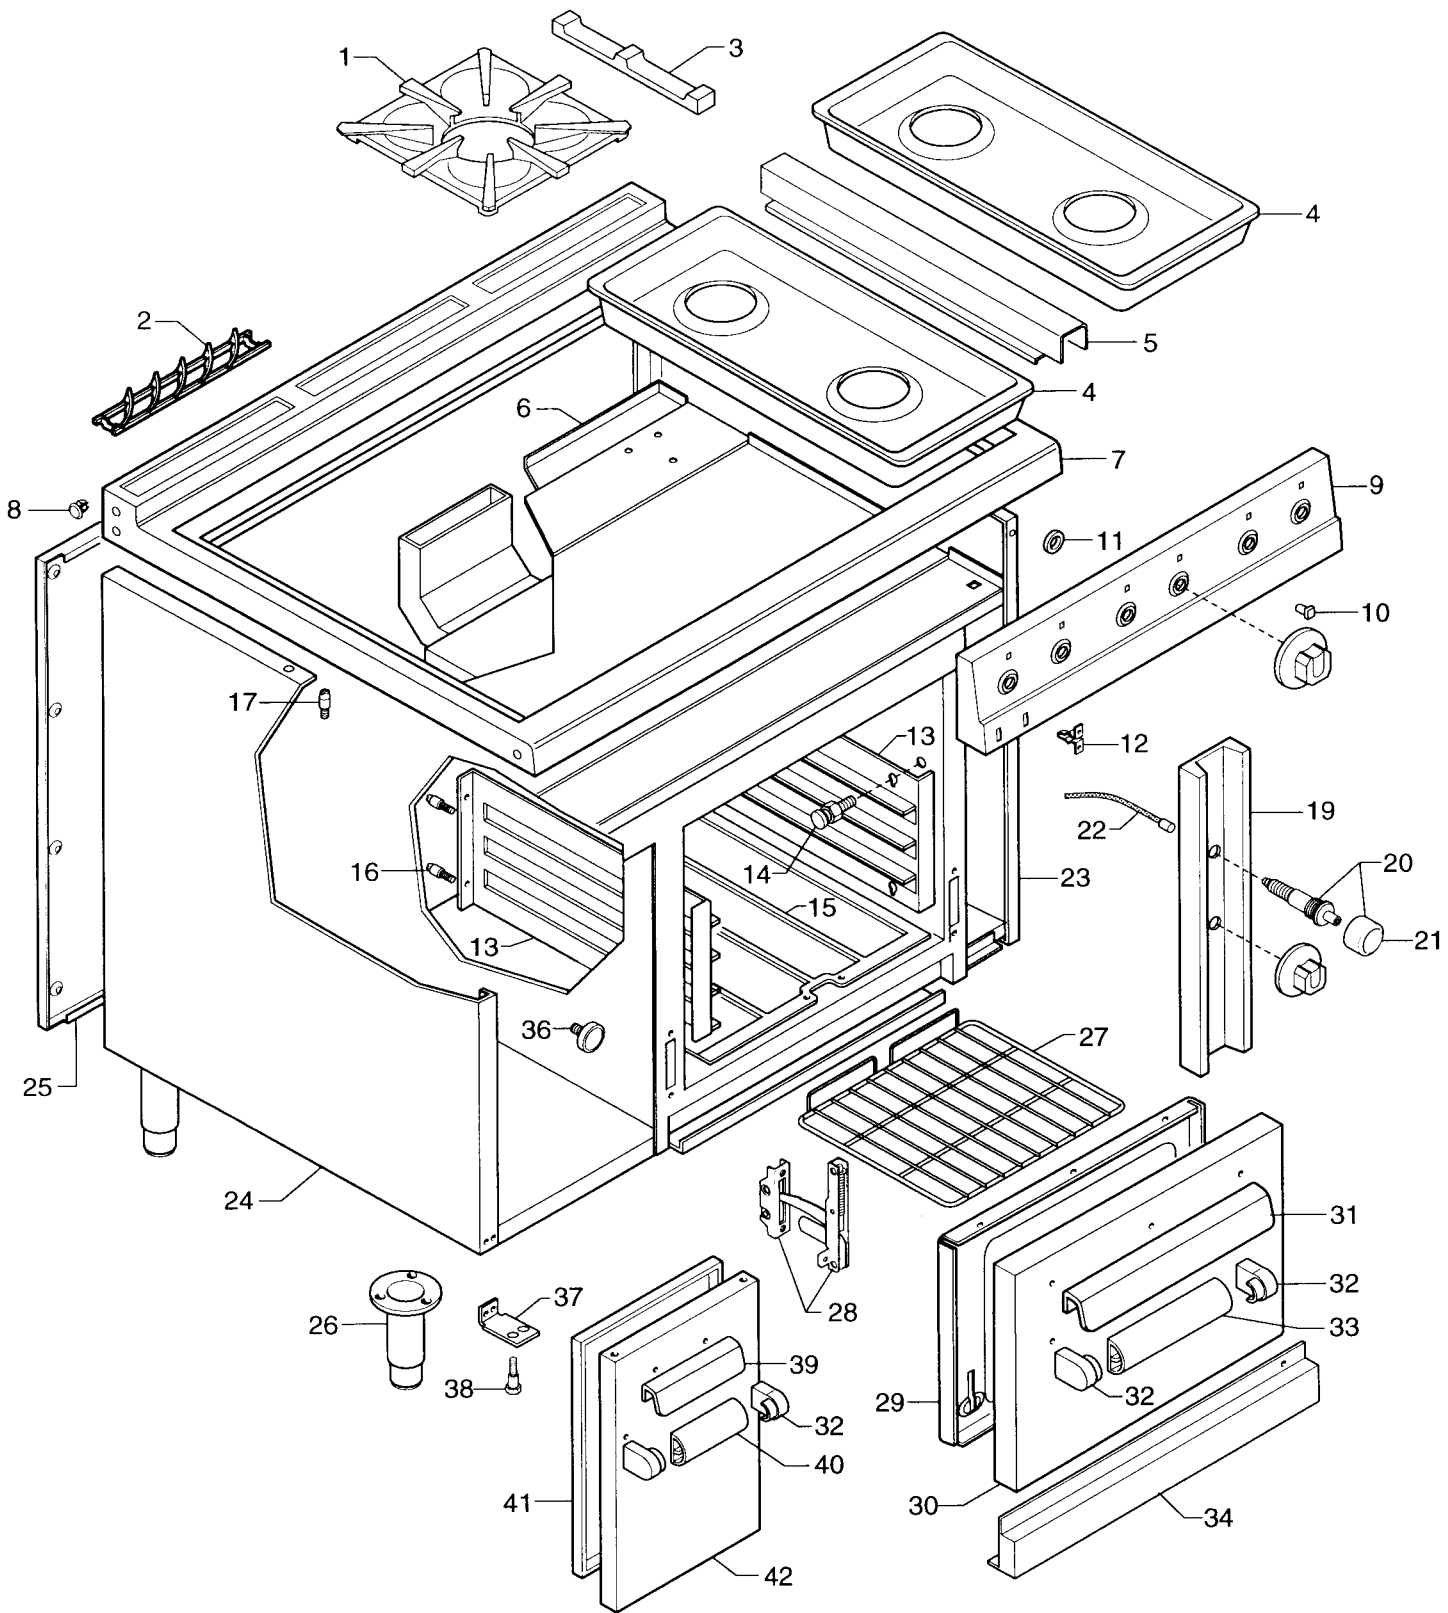

Index

Pag. 1	Cooker top and oven
2	Cooker top and oven + cupboard
3	Gas components
4	Nozzle list
5-9	Spare parts list

Indice

Piano cottura e forno
Piano cottura e forno + armadio
Componenti gas
Tabella ugelli
Lista ricambi

Brand / Marchio : Z- E
Factory code: 9PDX

**COOKER TOP AND OVEN
PIANO COTTURA E FORNO**

COOKER TOP AND OVEN + CUPBOARD
PIANO COTTURA E FORNO + ARMADIO

* NOZZLE LIST SEE PAGE 4 / VEDI PAG. 4 TABELLA UGELLI