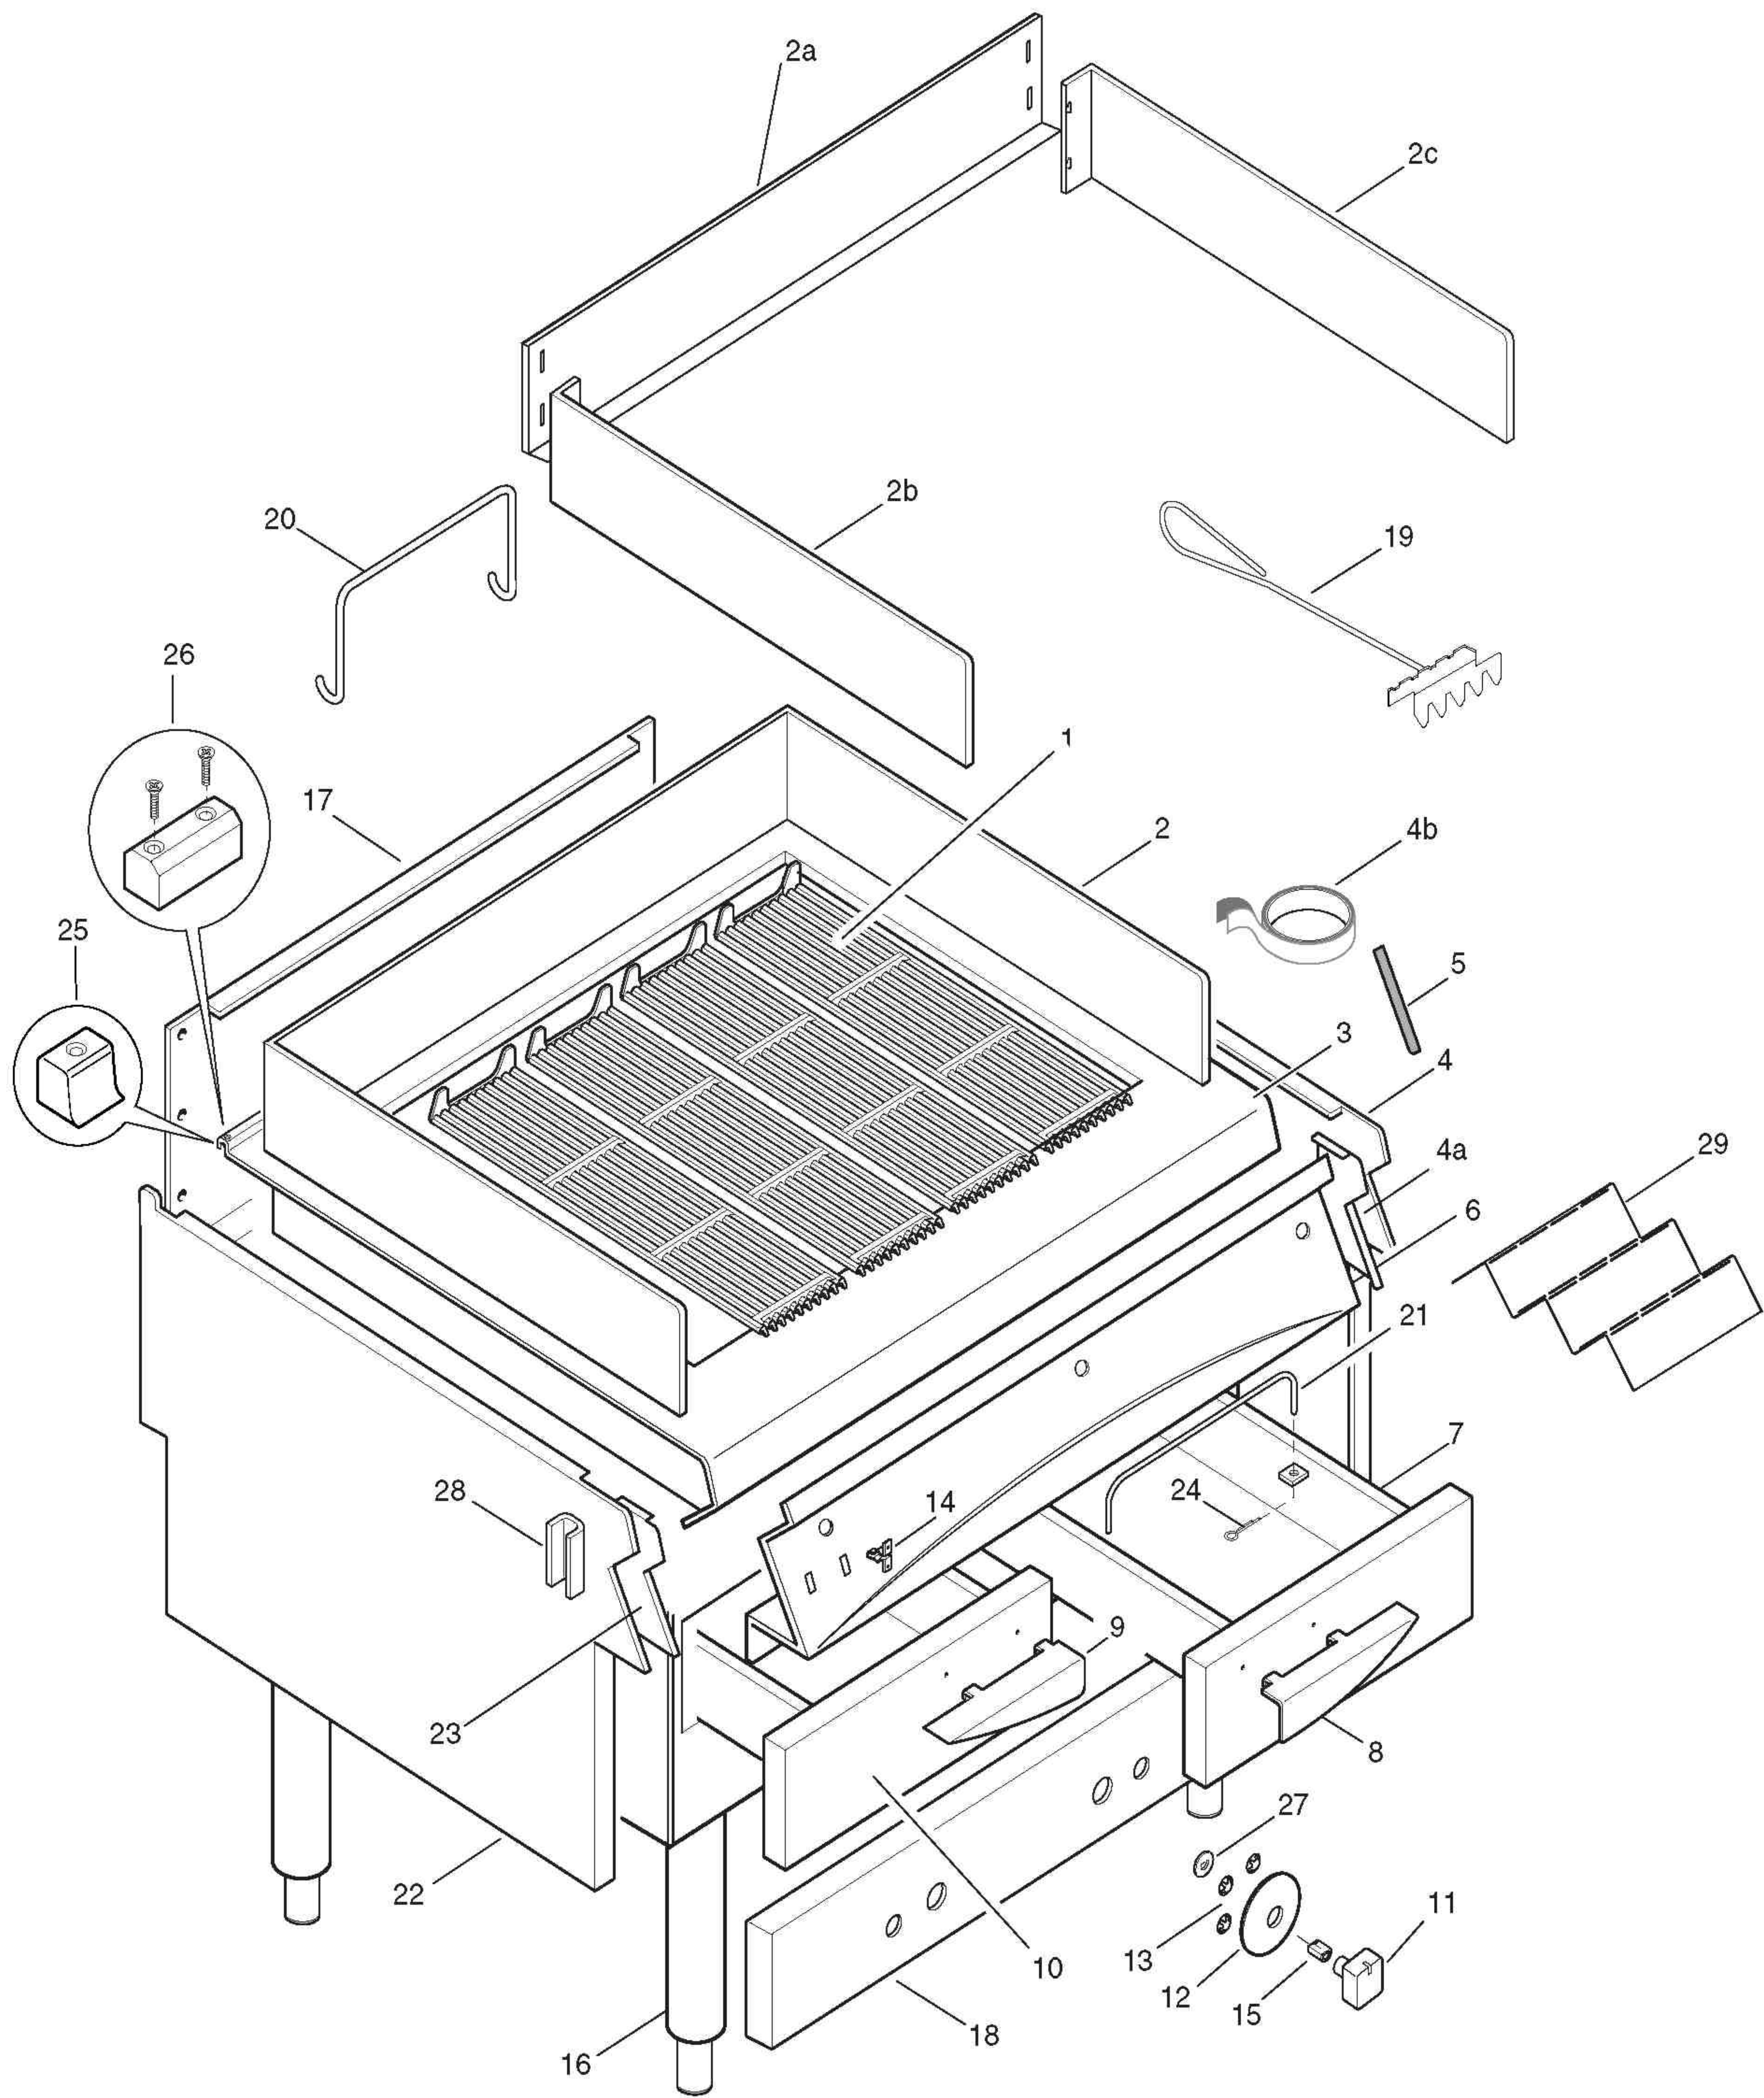

GRIGLIA GAS ED ELETTRICA N900
GAS AND ELECTRIC GRILL N900