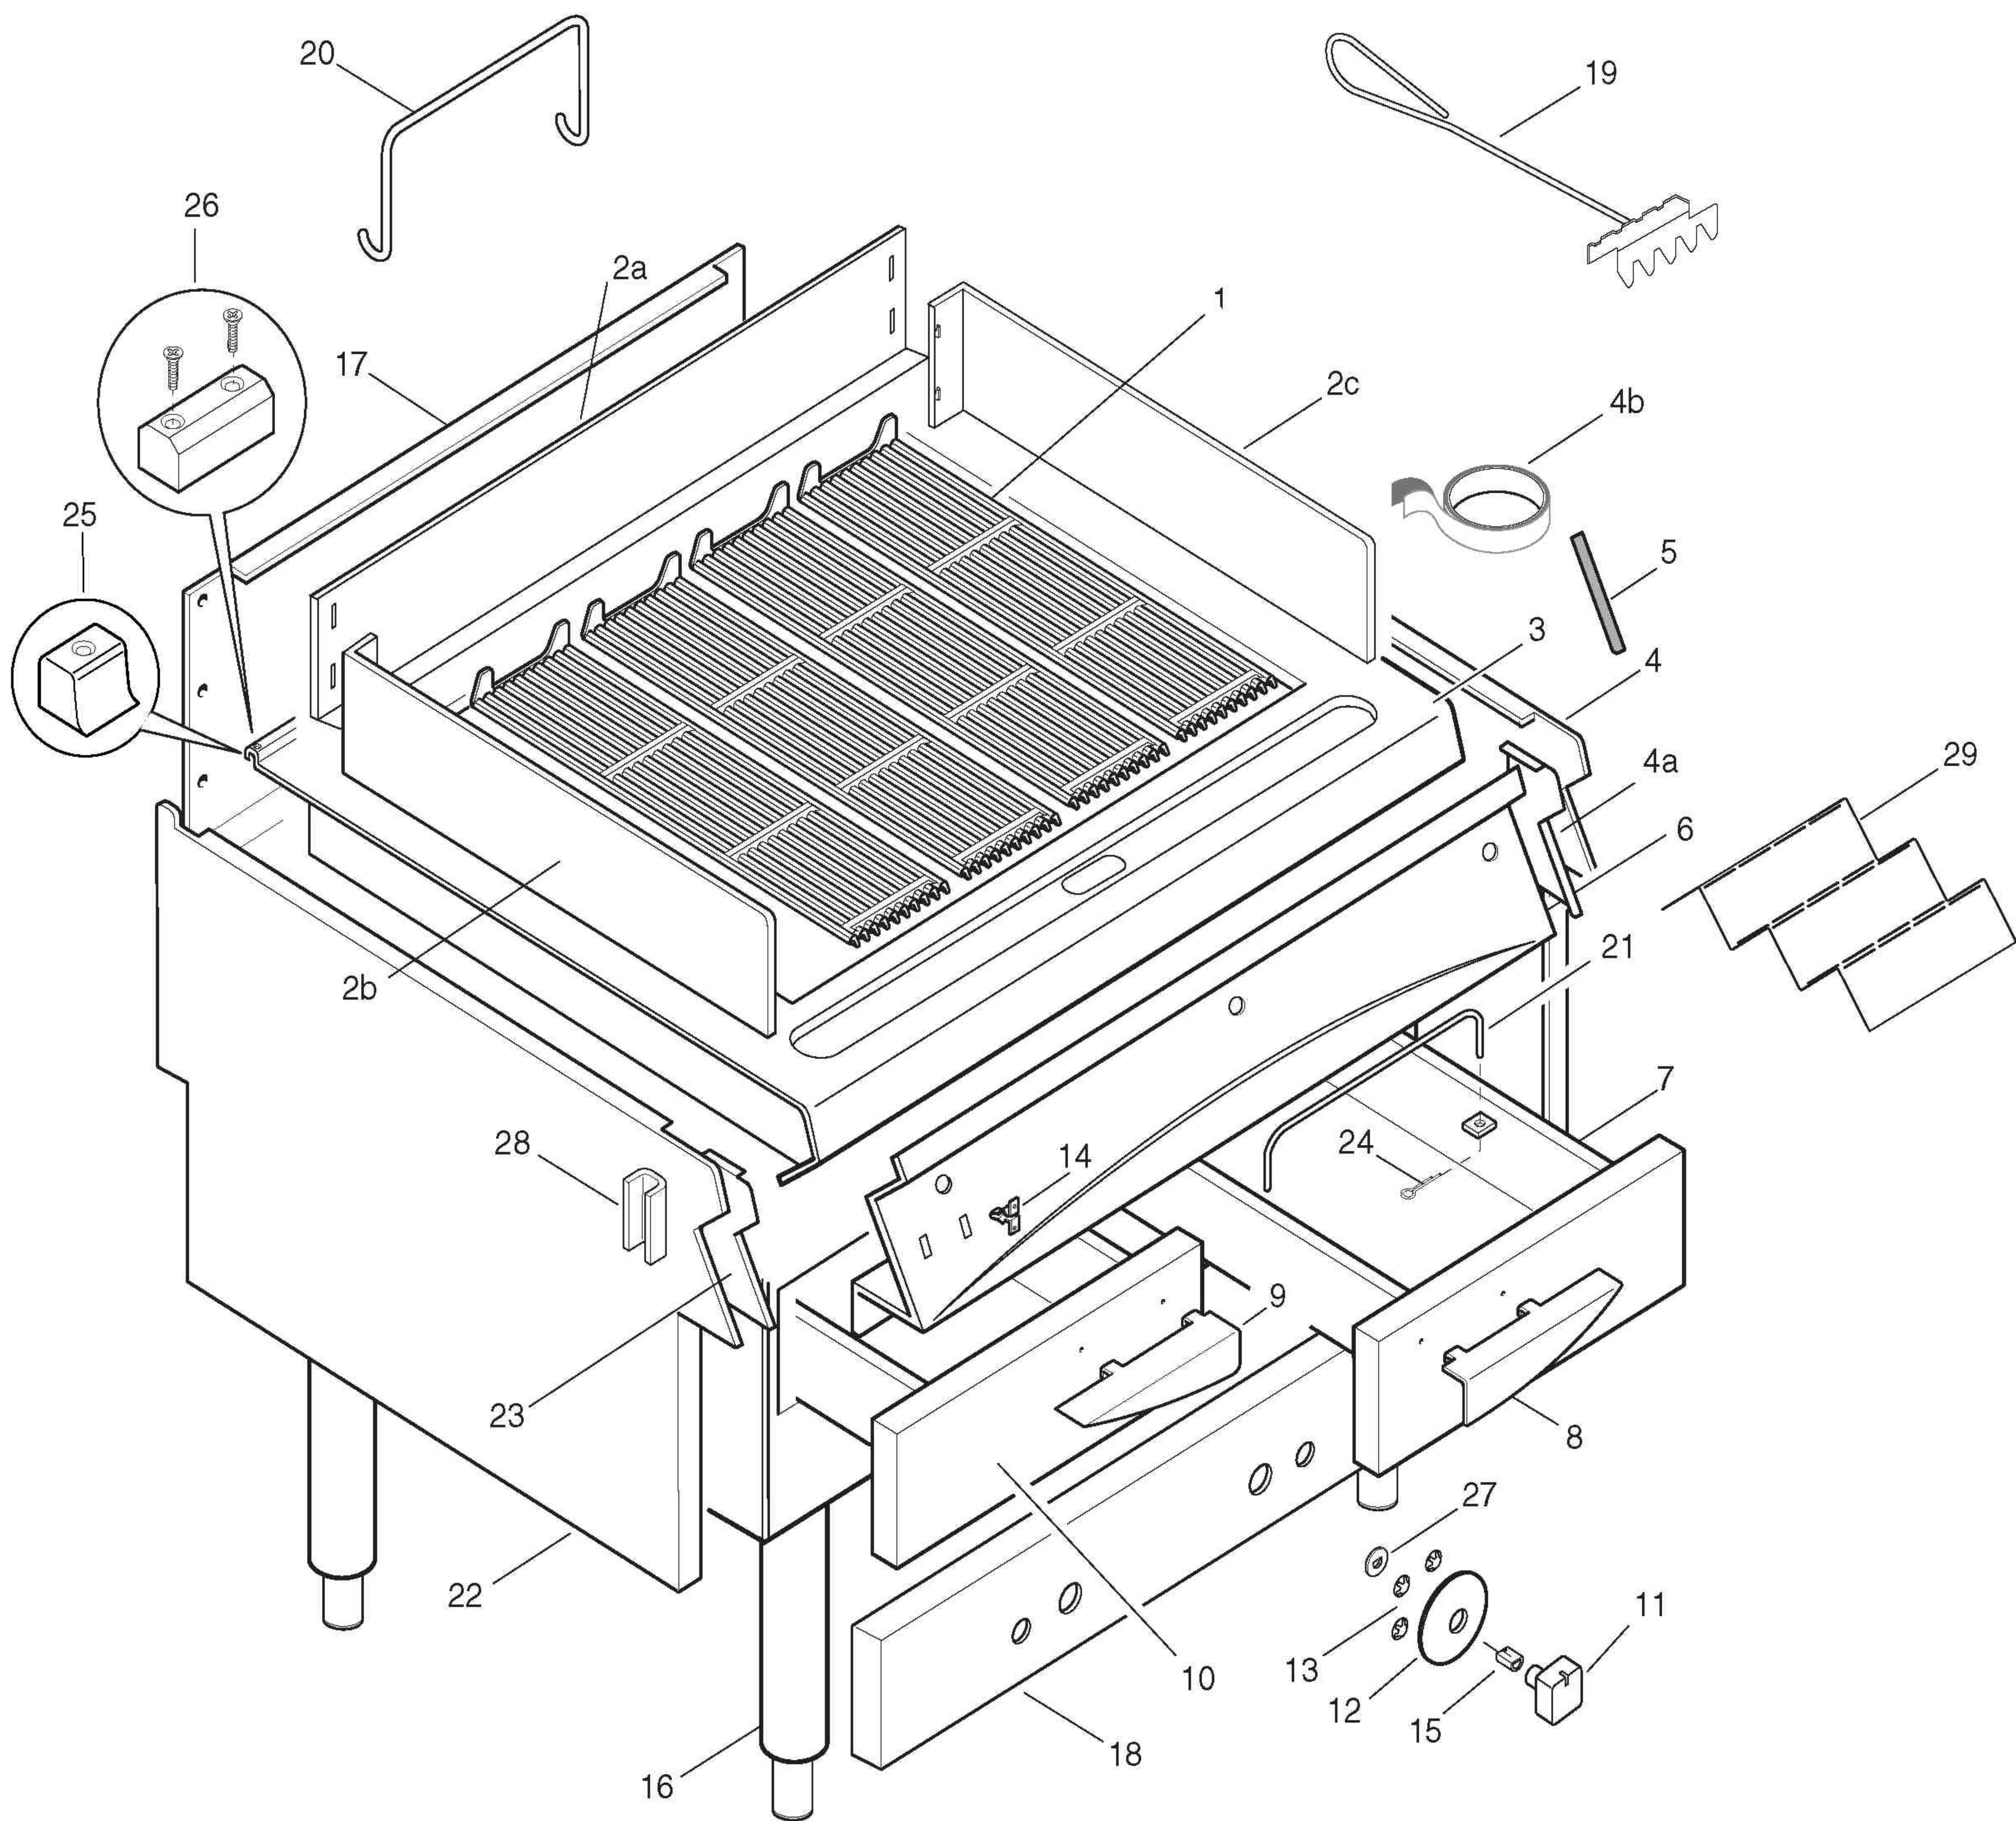

GRIGLIA GAS ED ELETTRICA N900
GAS AND ELECTRIC GRILL N900