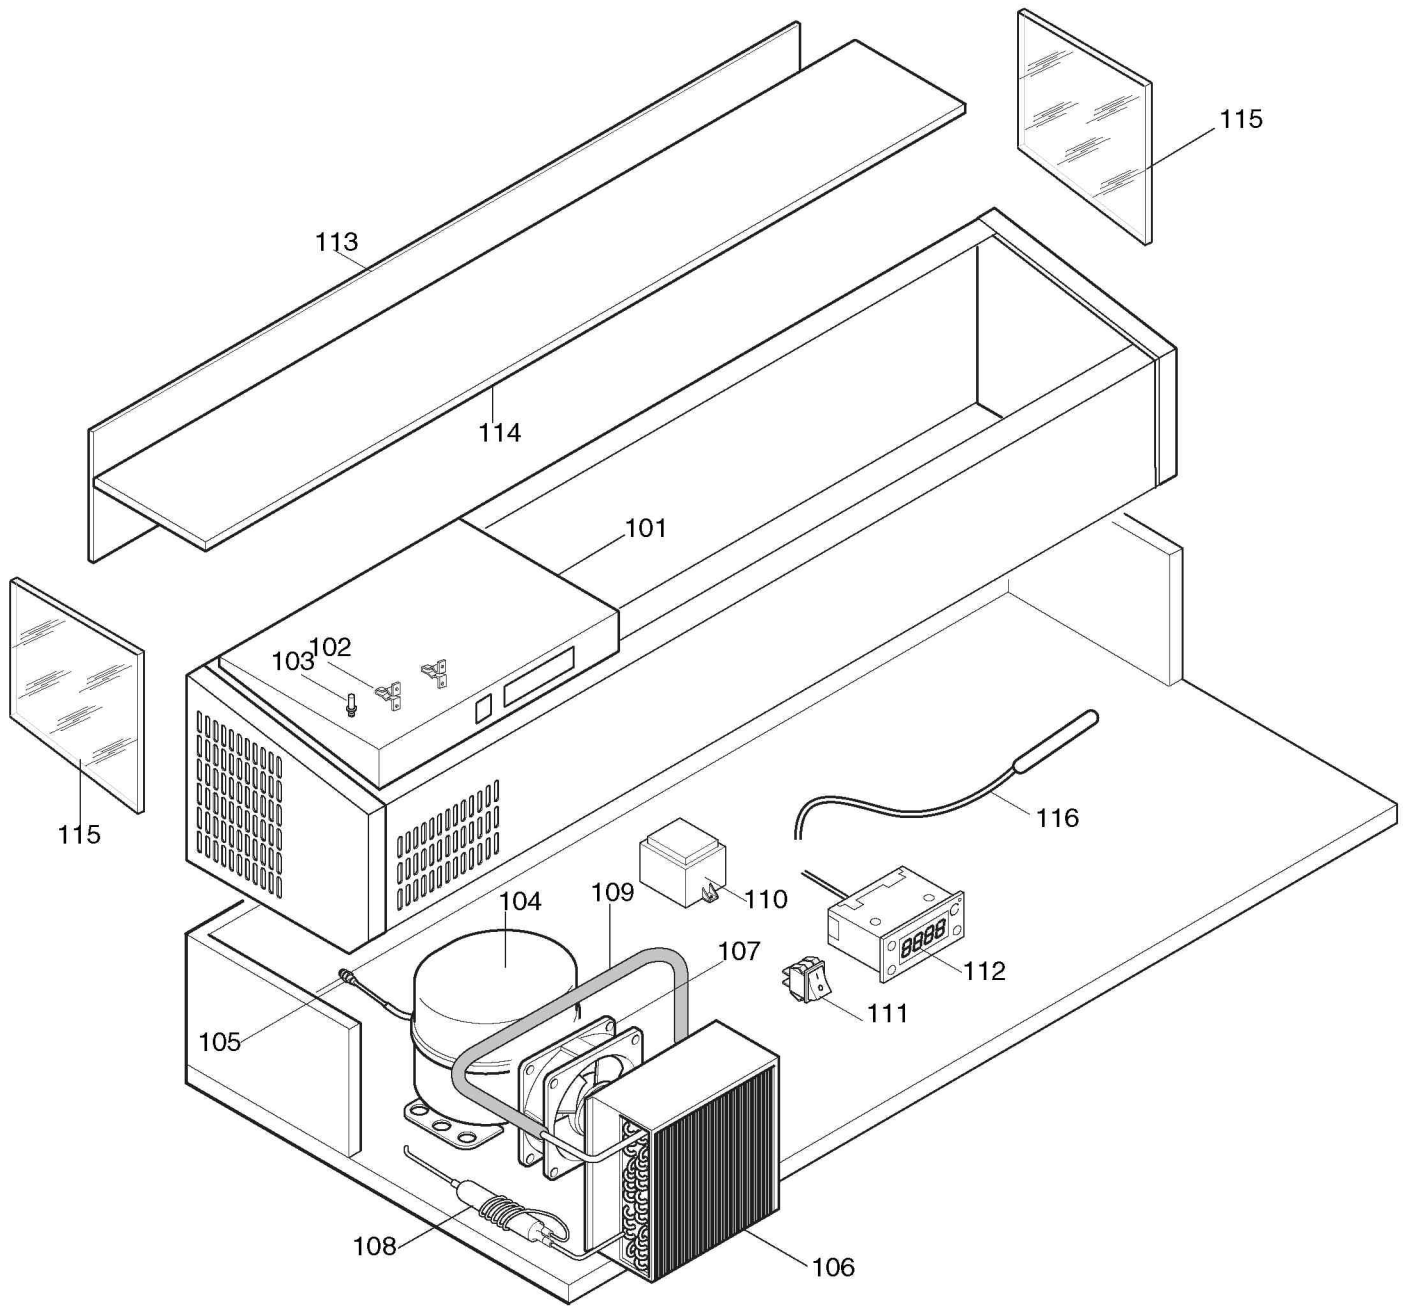

TAVOLI REFRIGERATI PIZZA
REFRIGERATED COUNTERS PIZZA

PIZZA COUNTERS

Code	Avv	Model and Type	Ref. Brand	Page
727148	00	REFR.COUNTER+SHOW CASE 2 DOORS 6 DRAWERS	a To brand	2 to 6
727149	00	REFR.COUNTER+SHOWCASE 2 DOORS 12 DRAWERS	b To brand	2 to 6
727150	00	REFRIGERATED COUNTER+SHOW CASE 3 DOORS	c To brand	2 to 6
		Bench spare parts available from serial N°81200001		
291490	11	BENCH TYPE REFRIGERATED SHOW CASE 1780 MM	d To brand	6,7
291491	10	BENCH TYPE REFRIGERATED SHOW CASE 2180 MM	e To brand	6,7
291492	09	BENCH TYPE REFRIGERATED SHOW CASE 1930 MM	f To brand	6,7
291493	11	BENCH TYPE REFRIGERATED SHOW CASE 2400 MM	g To brand	6,7

note:

cell and evaporator probes have been replaced with a new model, the main differences are the color of cable and type of sensor, this new probe replace the previous model without add new updates at digital control.Ser:N°8500001

Pag./Page Indice

2	Esploso tavolo
3	Lista ricambi
4	Esploso gruppo frigerato
5	Lista ricambi

Index

Counter exploded view
Spare parts list
Refrigerated cooling unit exploded view
Spare parts list

Marchio / Brand: To brand
Paese / Country: Tutti / All