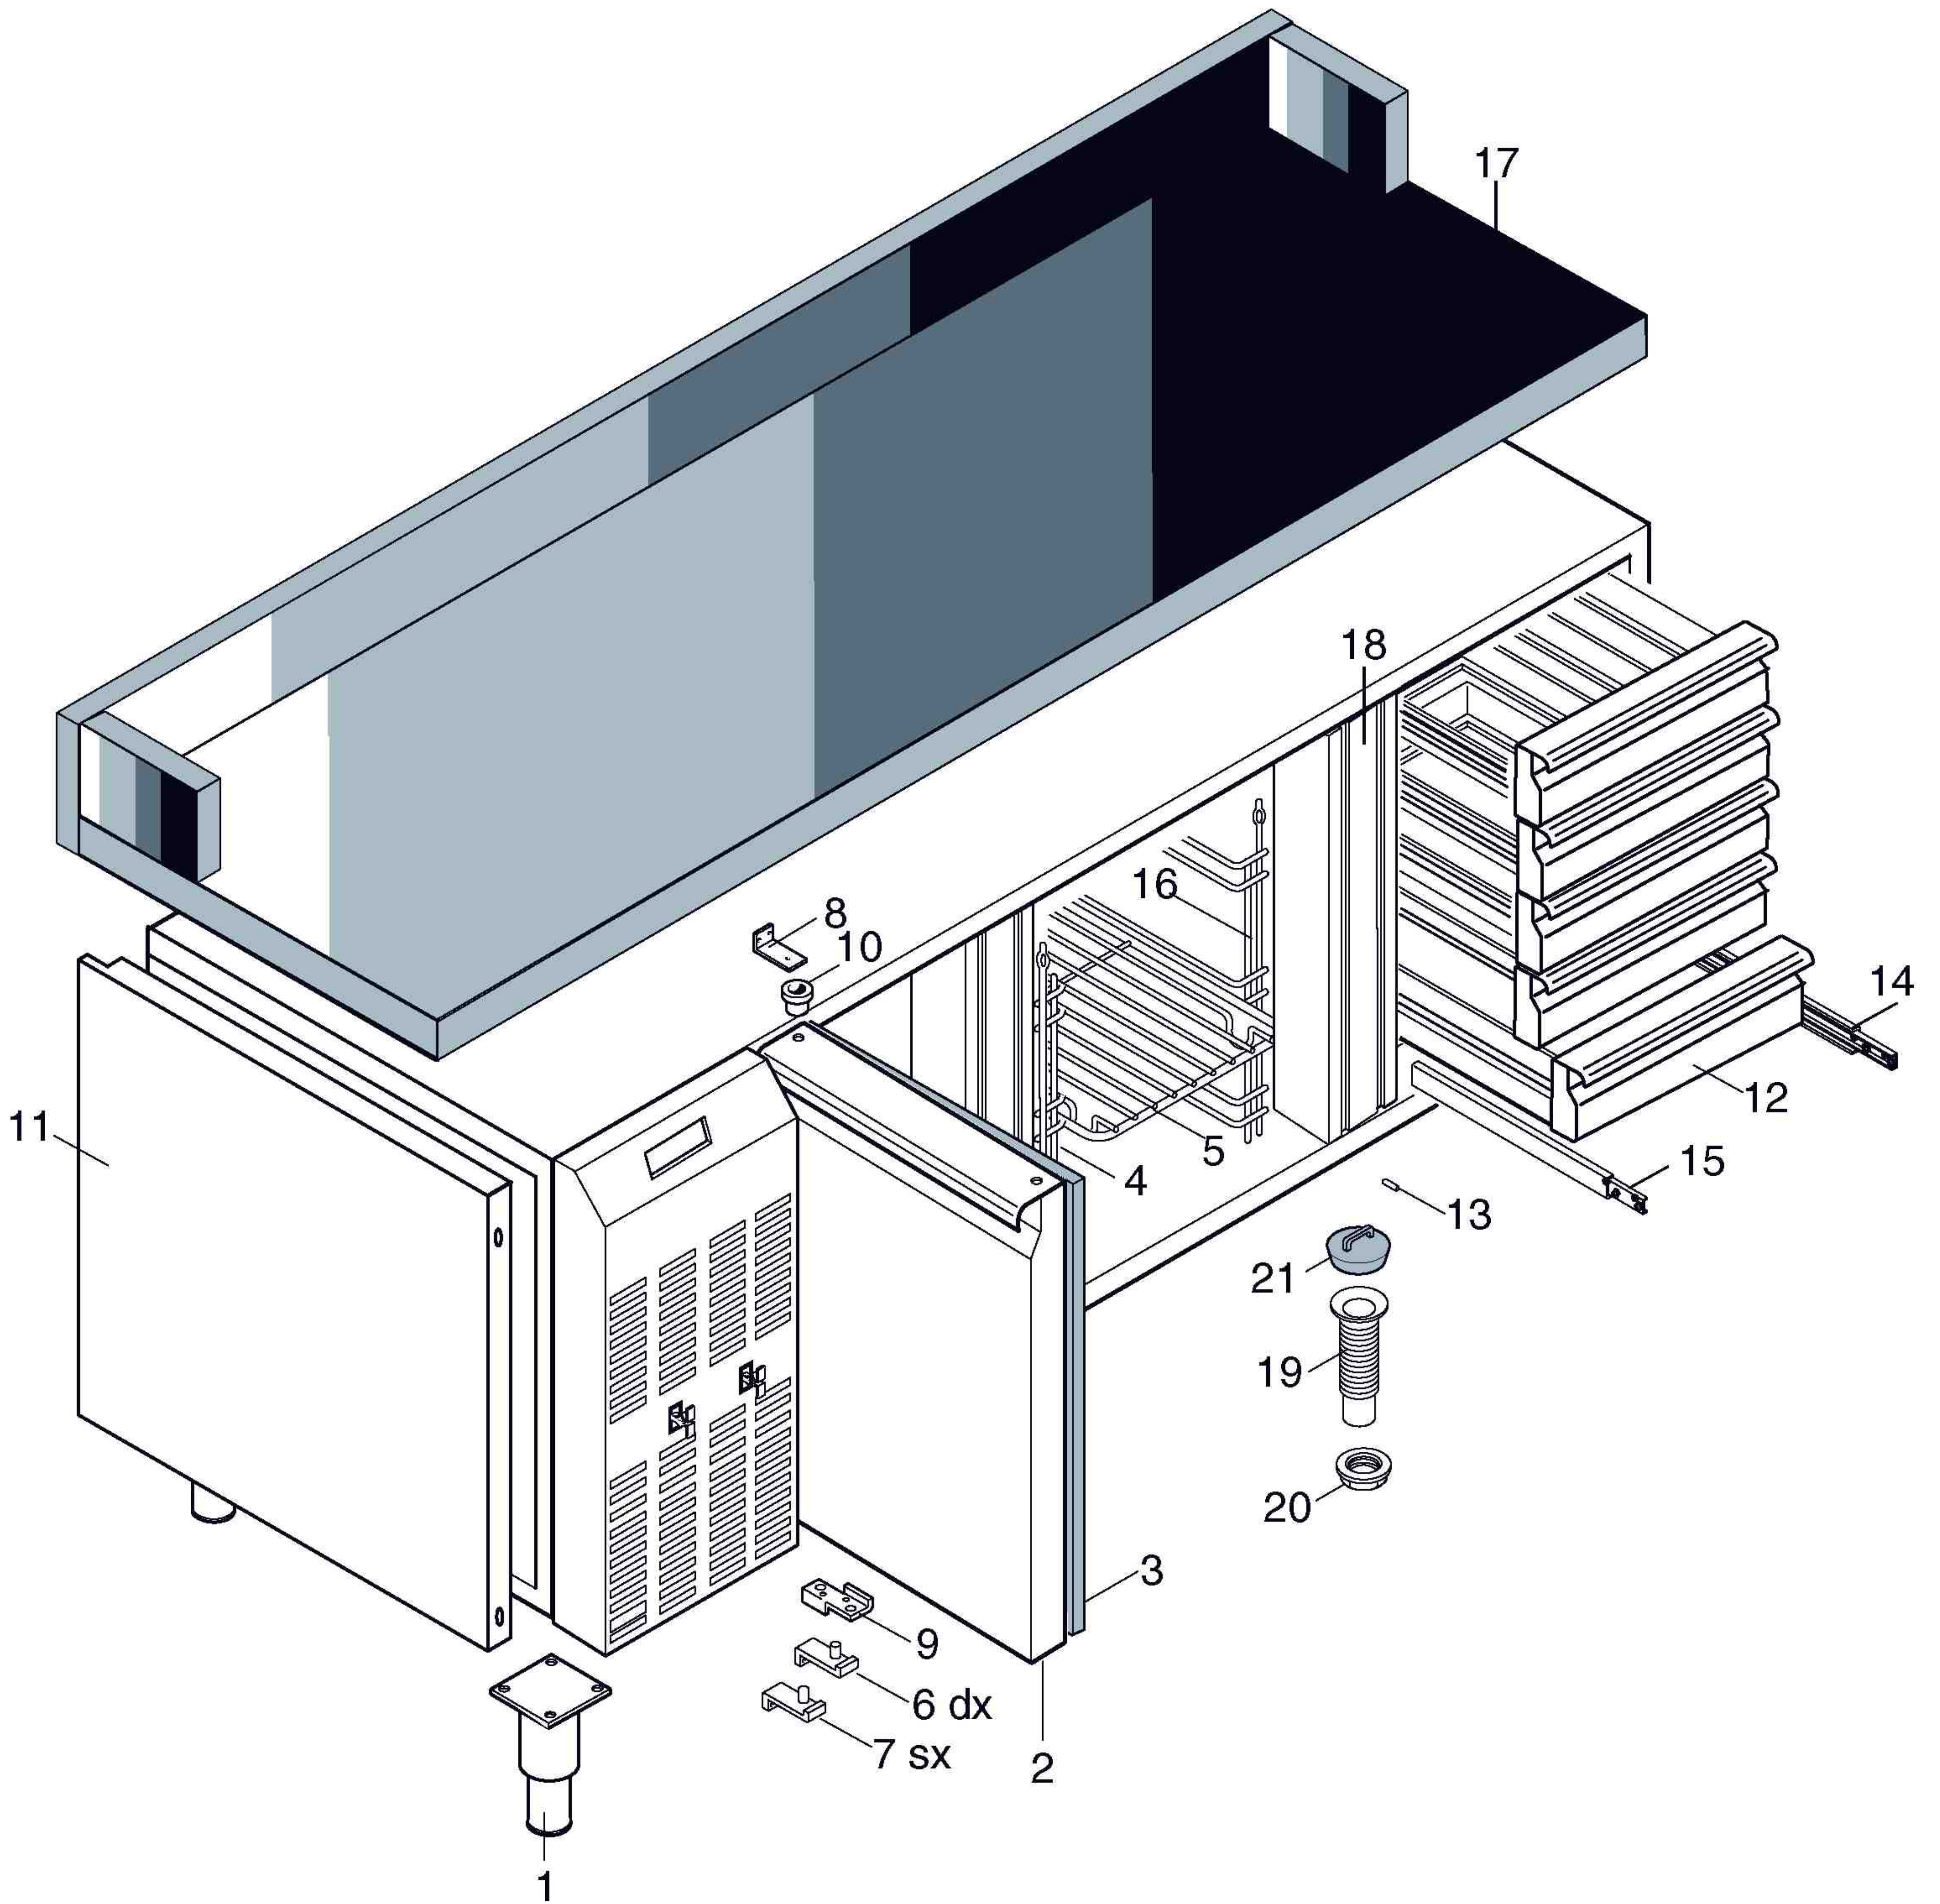

TAVOLI REFRIGERATI PIZZA
REFRIGERATED COUNTERS PIZZA

PIZZA COUNTERS

Code	Avv	Model and Type	Ref. Brand	Page
727148	00	REFR.COUNTER+SHOW CASE 2 DOORS 6 DRAWERS	a To brand	2 to 6
727149	00	REFR.COUNTER+SHOWCASE 2 DOORS 12 DRAWERS	b To brand	2 to 6
727150	00	REFRIGERATED COUNTER+SHOW CASE 3 DOORS	c To brand	2 to 6
		Bench spare parts available from serial N°81200001		
291490	11	BENCH TYPE REFRIGERATED SHOW CASE 1780 MM	d To brand	6,7
291491	10	BENCH TYPE REFRIGERATED SHOW CASE 2180 MM	e To brand	6,7
291492	09	BENCH TYPE REFRIGERATED SHOW CASE 1930 MM	f To brand	6,7
291493	11	BENCH TYPE REFRIGERATED SHOW CASE 2400 MM	g To brand	6,7

note:

cell and evaporator probes have been replaced with a new model, the main differences are the color of cable and type of sensor, this new probe replace the previous model without add new updates at digital control.Ser:N°8500001

Pag./Page Indice

2	Esploso tavolo
3	Lista ricambi
4	Esploso gruppo frigerato
5	Lista ricambi

Index

Counter exploded view
Spare parts list
Refrigerated cooling unit exploded view
Spare parts list

Marchio / Brand: To brand
Paese / Country: Tutti / All