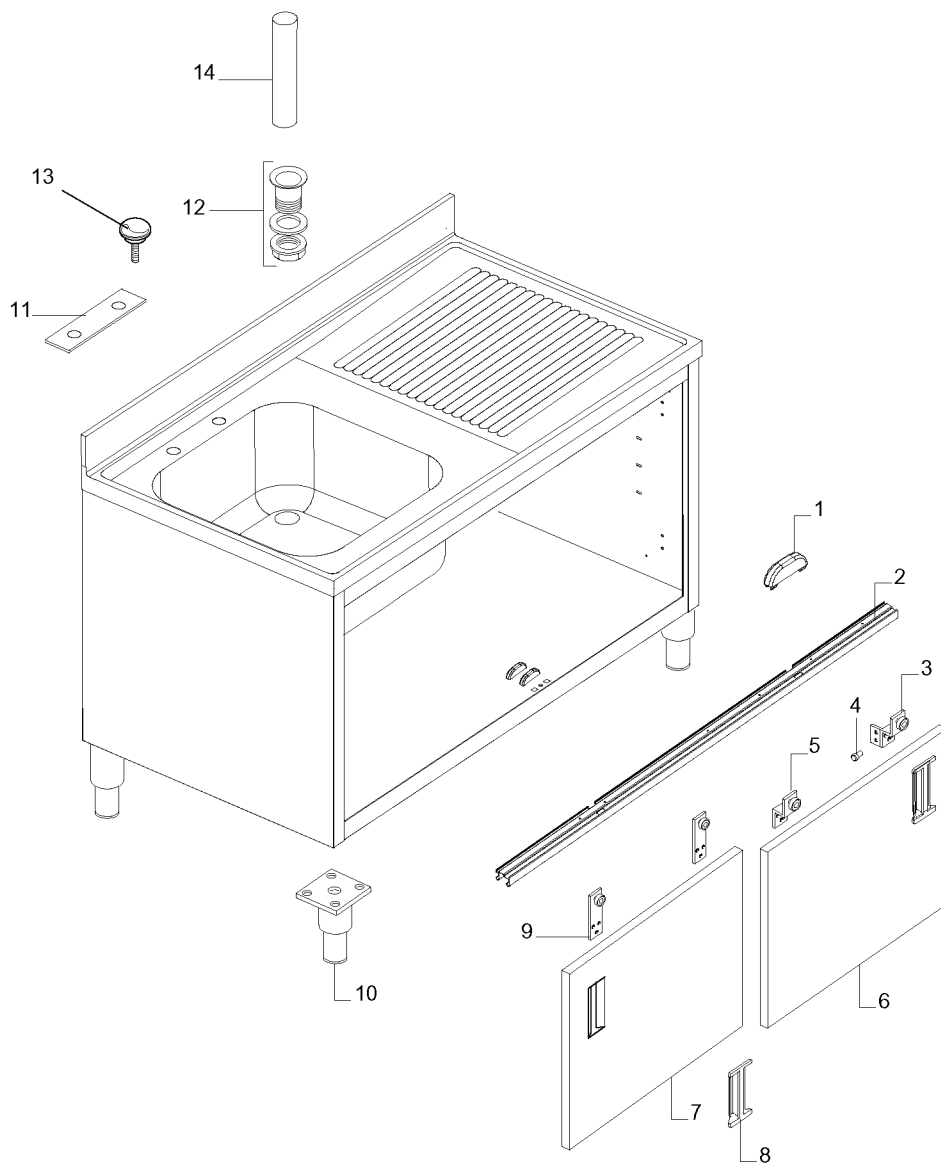

**CUPBOARD SINKS  
LAVATOI ARMADIATI**

<b>PNC</b>	<b>Model</b>	<b>Ref.</b>	<b>Notes</b>
132375	LA1216DXP	a	Cupboard sinks
132376	LA1216SXP	b	Cupboard sinks
132381	LA1416DXP	c	Cupboard sinks
132382	LA1416SXP	d	Cupboard sinks
132374	LA1225P	e	Cupboard sinks
132380	LA1426P	f	Cupboard sinks
132386	LA1826DXP	g	Cupboard sinks
132387	LA1826SXP	h	Cupboard sinks
132390	LA2126DXP	i	Cupboard sinks
132391	LA2126SXP	l	Cupboard sinks

**Index**

Pag. 1 Cupboard and components  
2 Spare parts list

**Indice**

Mobile e componenti  
Lista ricambi

**Brand / Marchio:** M.B.  
**Factory code:** 3PDX

CUPBOARD SINKS  
LAVATOI ARMADIATI