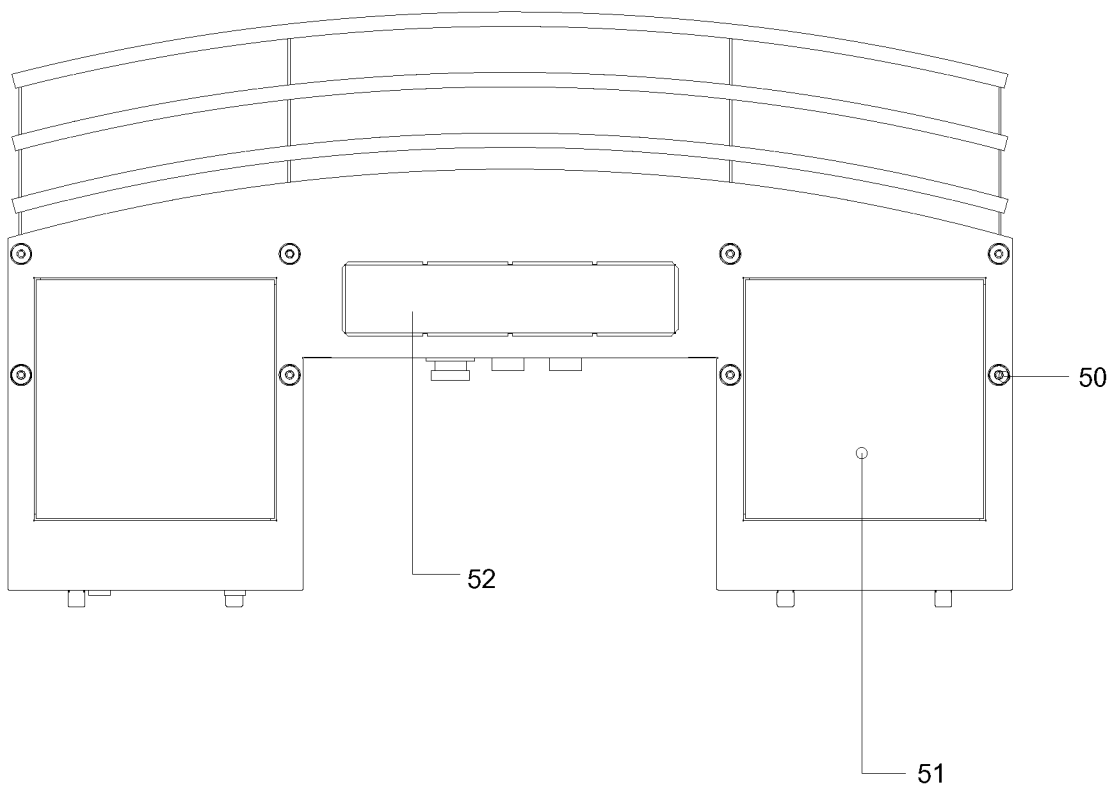

PNC	Model	Ref.	Page	Notes
132582	Grand Marchè		1-2	Station of job Grand Marchè

	Index
Pag. 1	Cupboard and components
2	Cupboard and components
3	Spare parts list

	Indice
	Mobile e componenti
	Mobile e componenti
	Lista ricambi

Brand / Marchio: E
Factory code: 3PDX

STATION OF JOB GRAND MARCHE'
STAZIONE DI LAVORO GRAND MARCHE'

STATION OF JOB GRAND MARCHE'
STAZIONE DI LAVORO GRAND MARCHE'