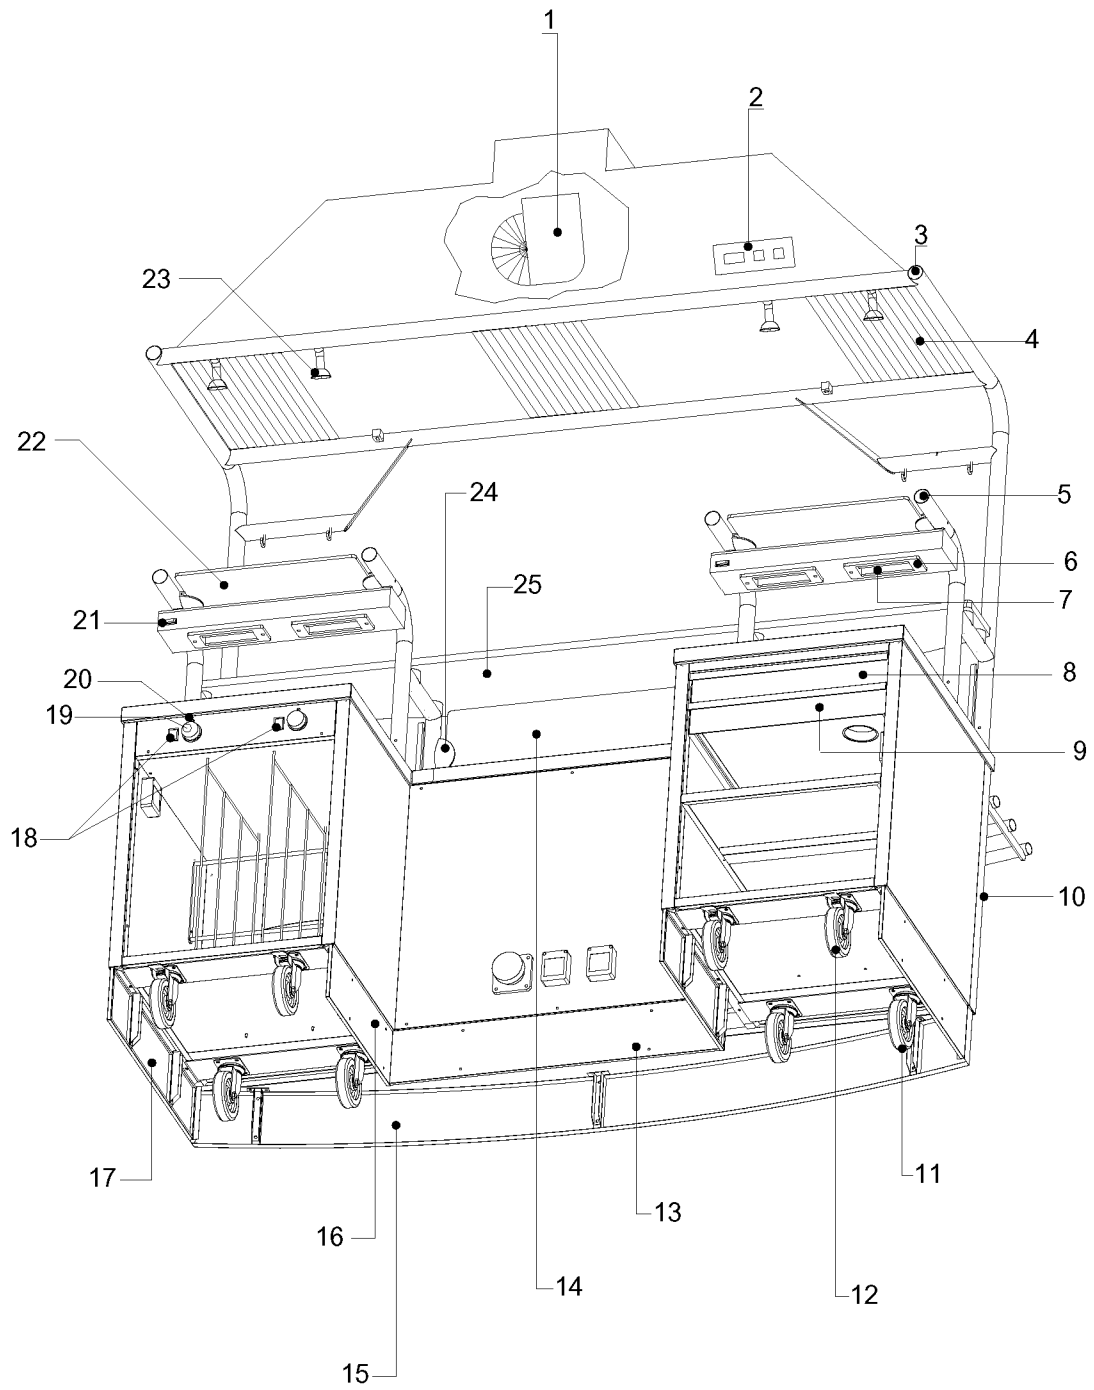

PNC	Model	Ref.	Page	Notes
132582	Grand Marchè		1-2	Station of job Grand Marchè

	Index
Pag. 1	Cupboard and components
2	Cupboard and components
3	Spare parts list

	Indice
	Mobile e componenti
	Mobile e componenti
	Lista ricambi

Brand / Marchio: E
Factory code: 3PDX

STATION OF JOB GRAND MARCHE'
STAZIONE DI LAVORO GRAND MARCHE'

STATION OF JOB GRAND MARCHE'
STAZIONE DI LAVORO GRAND MARCHE'