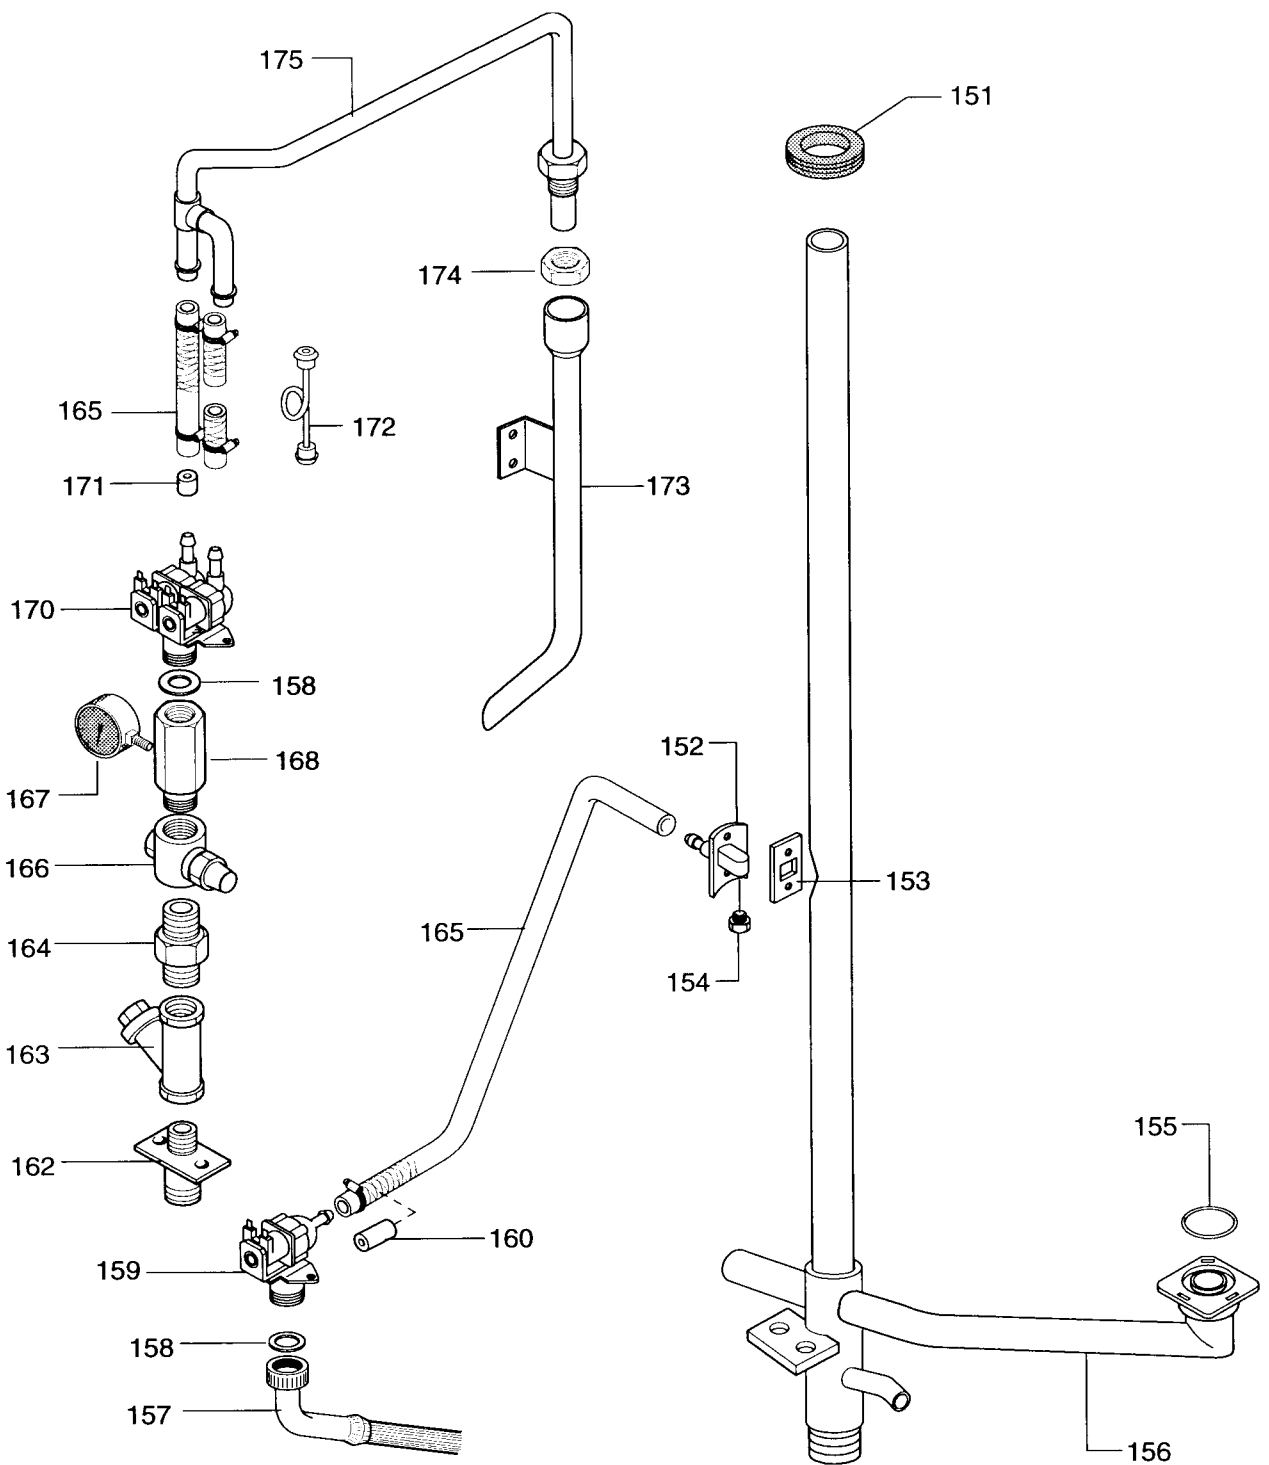

I.S.G. 6 GN 1/1 GAS STEAM - CONVECTION OVEN
FORNO CONVEZIONE-VAPORE GAS 6 GN 1/1 I.S.G.