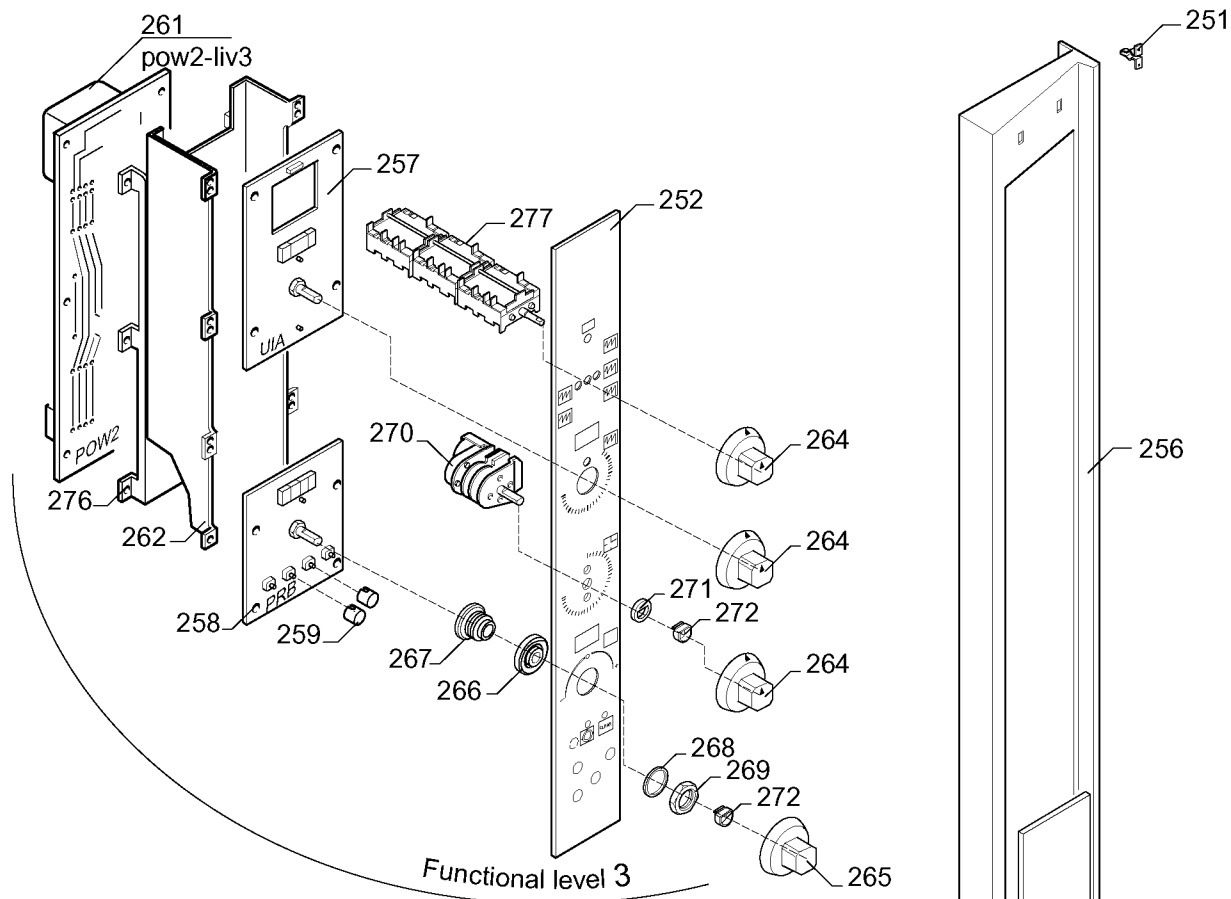

FORNO CONVEZIONE-VAPORE ELETTRICO 20GN1/1, 20GN2/1 Liv. 3 - 4
20GN1/1, 20GN2/1 Lev. 3 - 4, ELECTRIC STEAM - CONVECTION OVEN