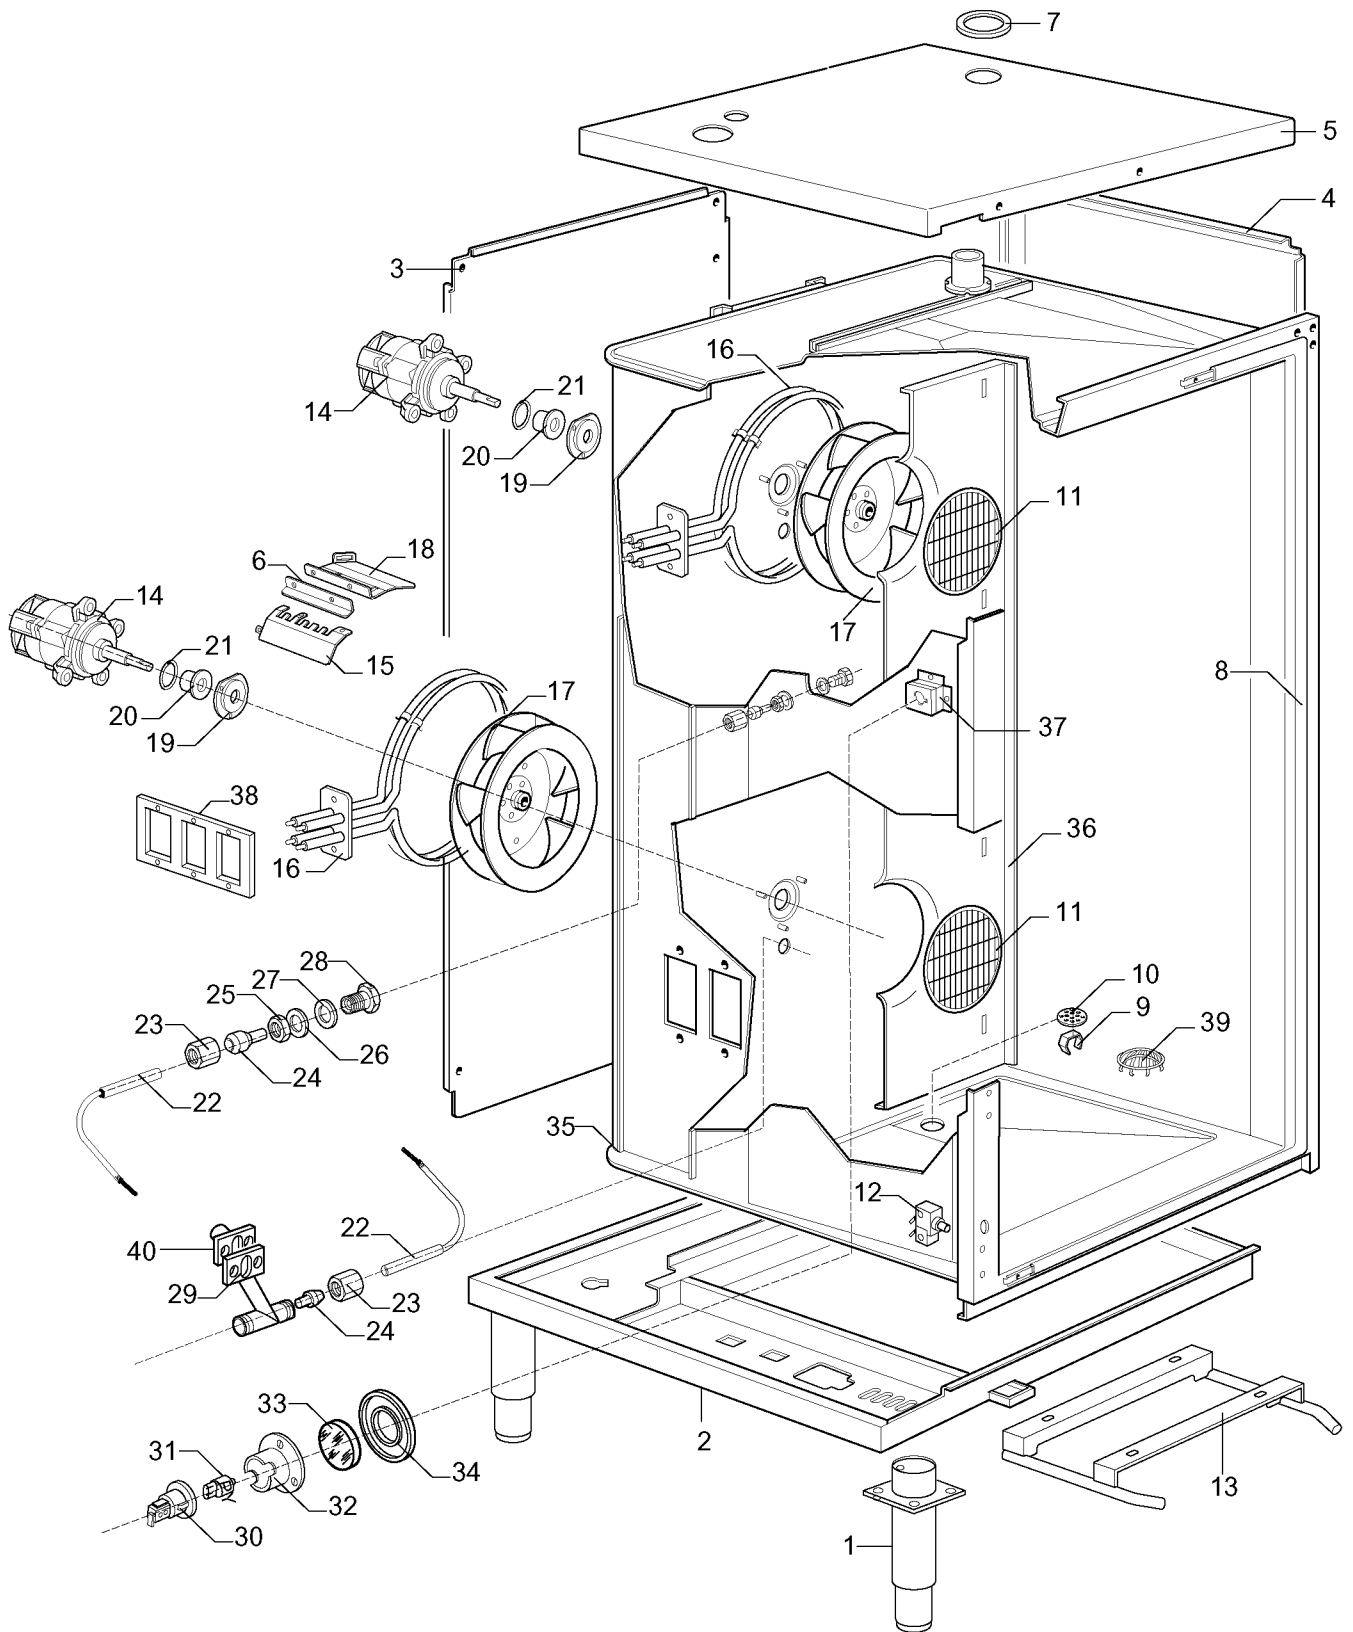

**FORNO CONVEZIONE-VAPORE ELETTRICO 20GN1/1, 20GN2/1 Liv.3 - 4
 20GN1/1, 20GN2/1 Lev.3 - 4, ELECTRIC STEAM - CONVECTION OVEN**

PNC	Model	Ref.	Page	Notes
240 157	FCV/E201/1 L3	a	1-2-3-4-5	Zanussi Level/livello 3
240 159	FCV/E202/1 L3	b	1-2-3-4-5	Zanussi Level/livello 3
260 767	ECV/E201/1 T4	c	1-2-3-4-5	Electrolux Level/livello 4
260 769	ECV/E202/1 T4	d	1-2-3-4-5	Electrolux Level/livello 4
775 067	ZCV/E201/1 T4	e	1-2-3-4-5	Zoppas Level/livello 4
775 069	ZCV/E202/1 T4	f	1-2-3-4-5	Zoppas Level/livello 4
697 847	ACV/E201/1 C4	g	1-2-3-4-5	Alpeninox Level/livello 4
697 849	ACV/E202/1 C4	h	1-2-3-4-5	Alpeninox Level/livello 4

Indice

Pag. 1	Cella forno
2	Ass.porta e struttura carellata
3	Boiler e componenti
4	Componenti elettrici
5	Pannello comandi
6-11	Lista ricambi

Index

Oven cabinet
Door ass.ly and slide-in-rack
Boiler and components
Electrical components
Control panel
Spare parts list

Marchio / Brand: Z-P-E-A
Paese / Country: Tutti / All
Factory code: 9731

**FORNO CONVEZIONE-VAPORE ELETTRICO 20GN1/1, 20GN2/1 Liv. 3 - 4
20GN1/1, 20GN2/1 Lev. 3 - 4, ELECTRIC STEAM - CONVECTION OVEN**

FORNO CONVEZIONE-VAPORE ELETTRICO 20GN1/1, 20GN2/1 Liv. 3 - 4
20GN1/1, 20GN2/1 Lev. 3 - 4, ELECTRIC STEAM - CONVECTION OVEN