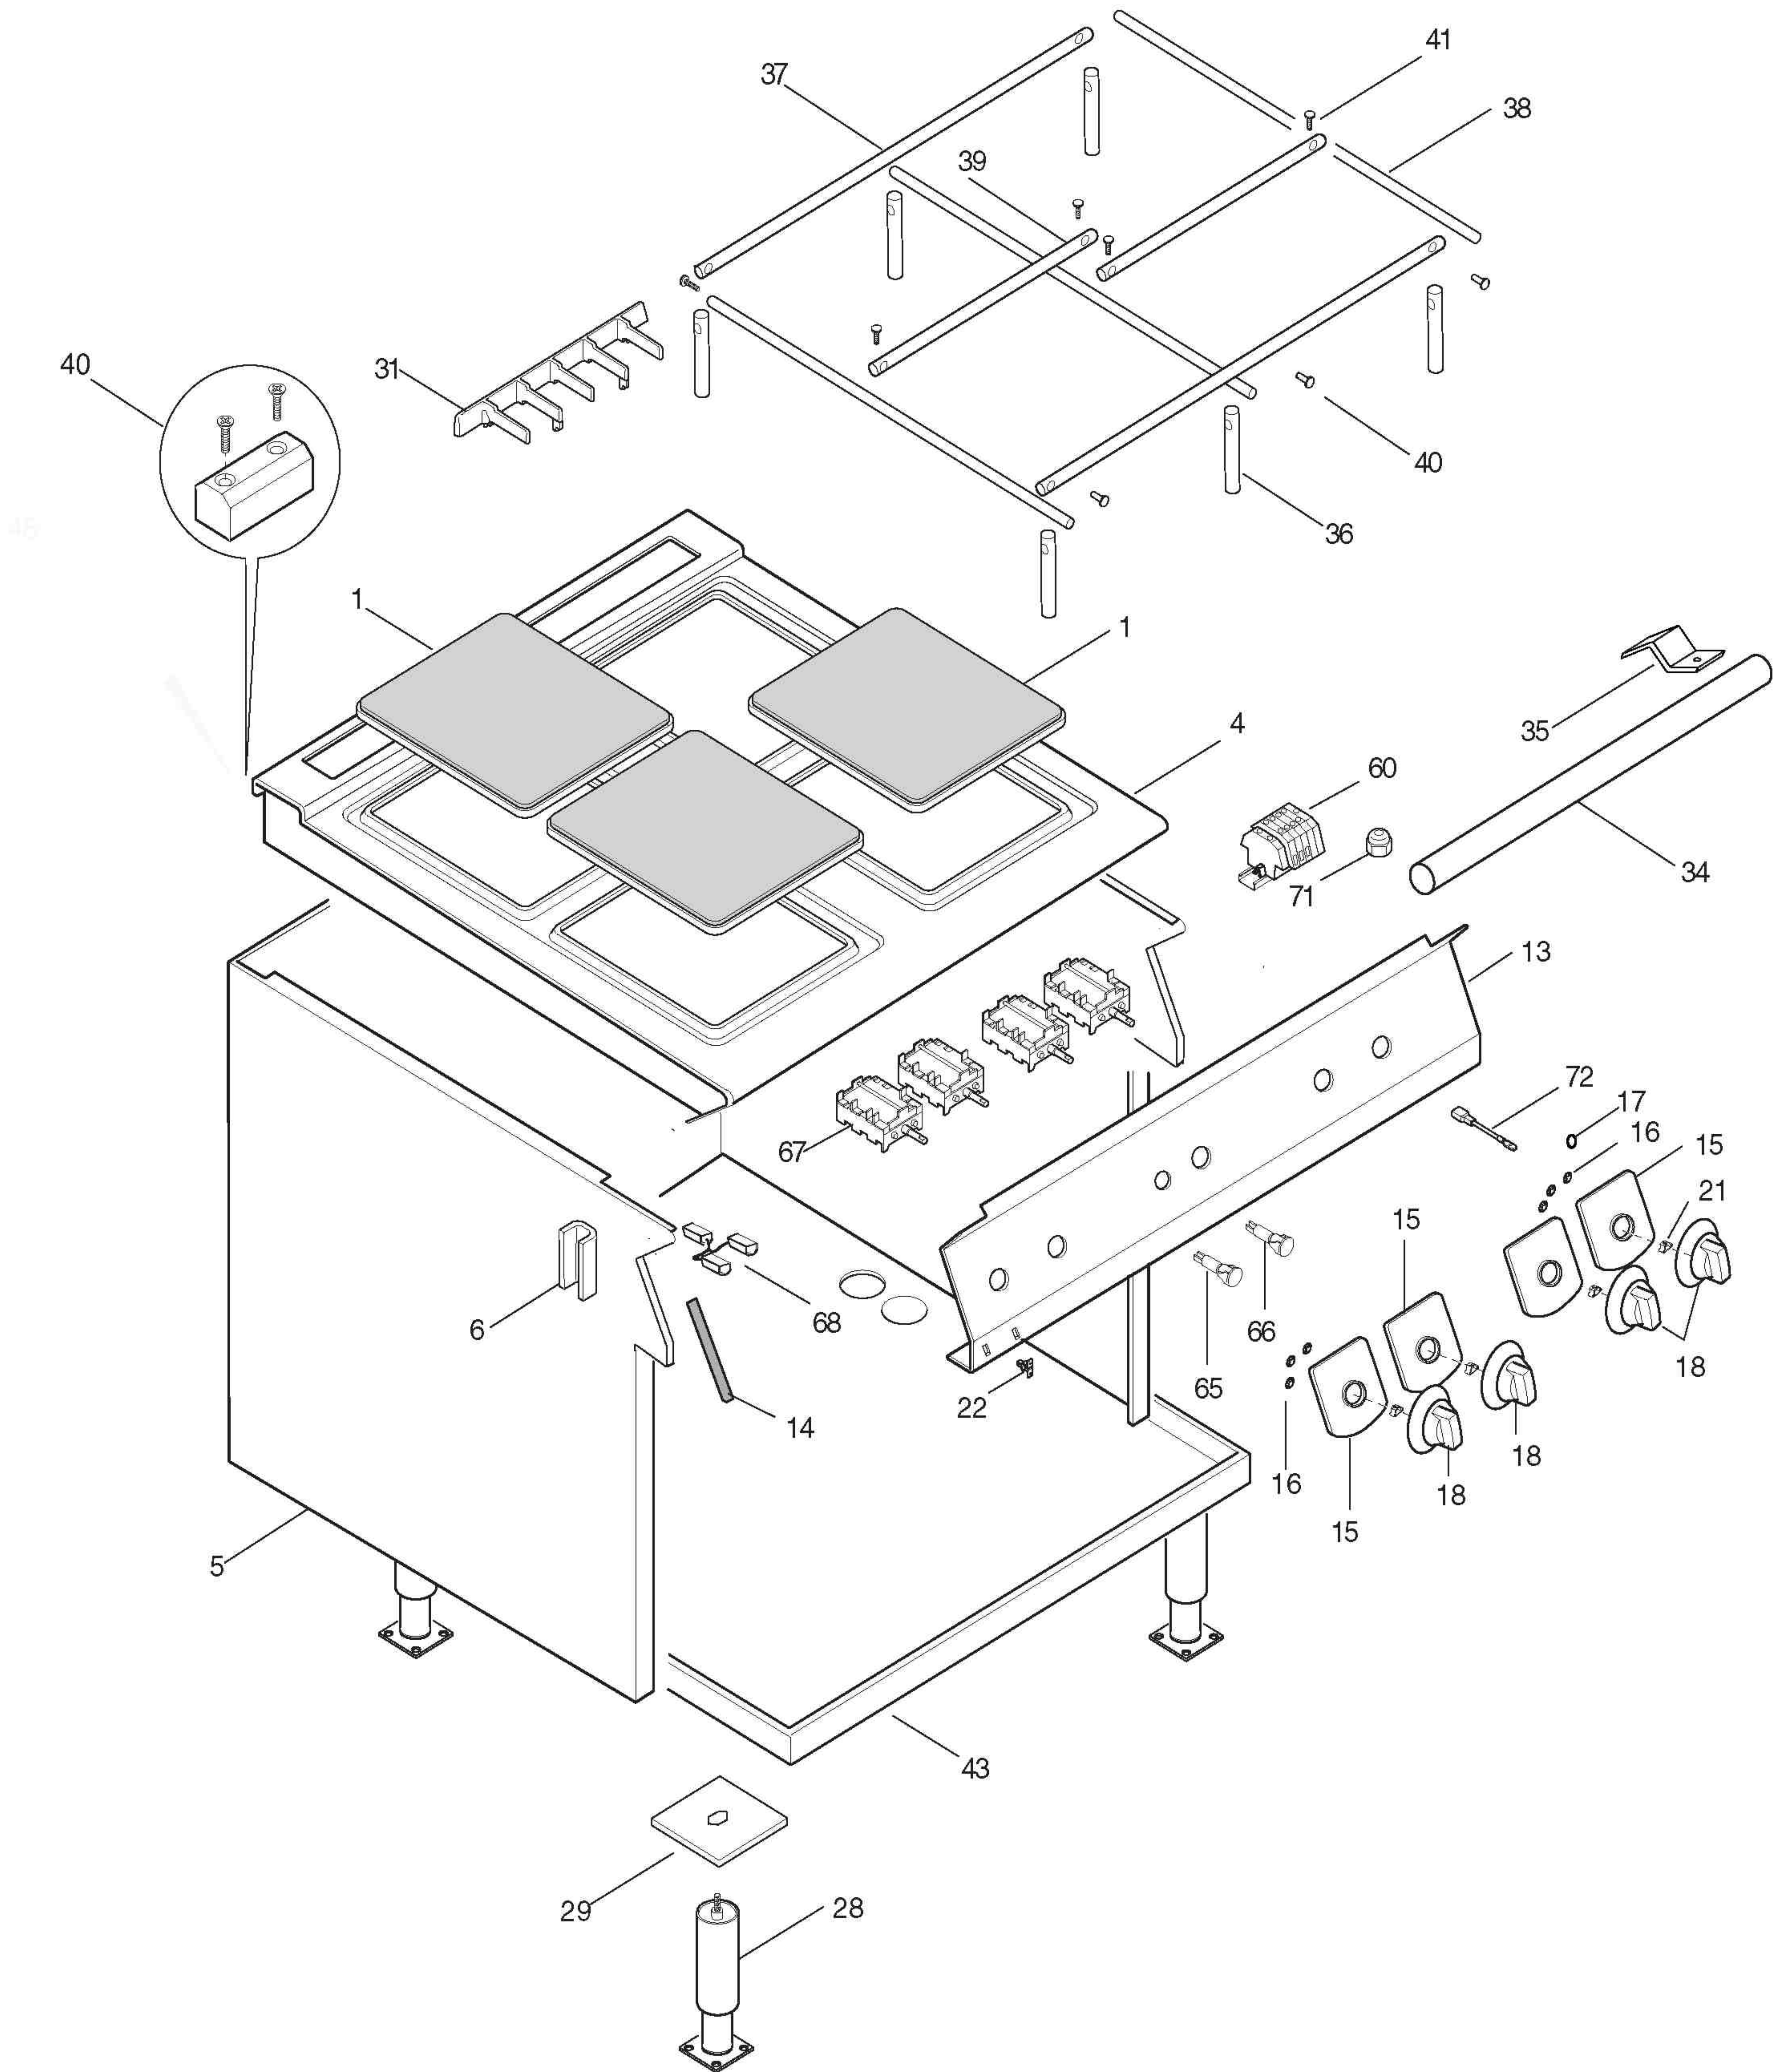

Modular Platform

Viale Treviso, 15
33170 Pordenone - Italy
Fax: +39 0434-380577

**CUCINE ELETTRICHE PIASTRE QUADRE N700 MARINE
HOT SQUARE PLATE ELECTRIC RANGE N700 MARINE**

PNC	Model	Ref.	Page	Note
178 819	TCF/E2QM0	a	1-4	4-Hot Square Plate Electric Range on Oven 800 MM - 400V
178 820	TCV/E2QM0	b	1-4	4-Hot Square Plate Electric Range on Base 800MM - 400V
178 832	TCF/E2QM4	c	1-4	4-Hot Square Plate Electric Range on Oven 800 MM - 440V
178 833	TCV/E2QM4	d	1-4	4-Hot Square Plate Electric Range on Base 800MM - 440V

Pag.	1-2	Indice	Index
	3-4	Mobile e imp.elettrico Lista ricambi	Structure and electric components Spare parts list

Marchio / Brand: Electrolux
Factory code: 9PDX

CUCINA ELETTRICA PIASTRE QUADRE N700 MARINE
HOT SQUARE PLATE ELECTRIC RANGE N700 MARINE

CUCINA ELETTRICA PIASTRE QUADRE N700 MARINE
HOT SQUARE PLATE ELECTRIC RANGE N700 MARINE