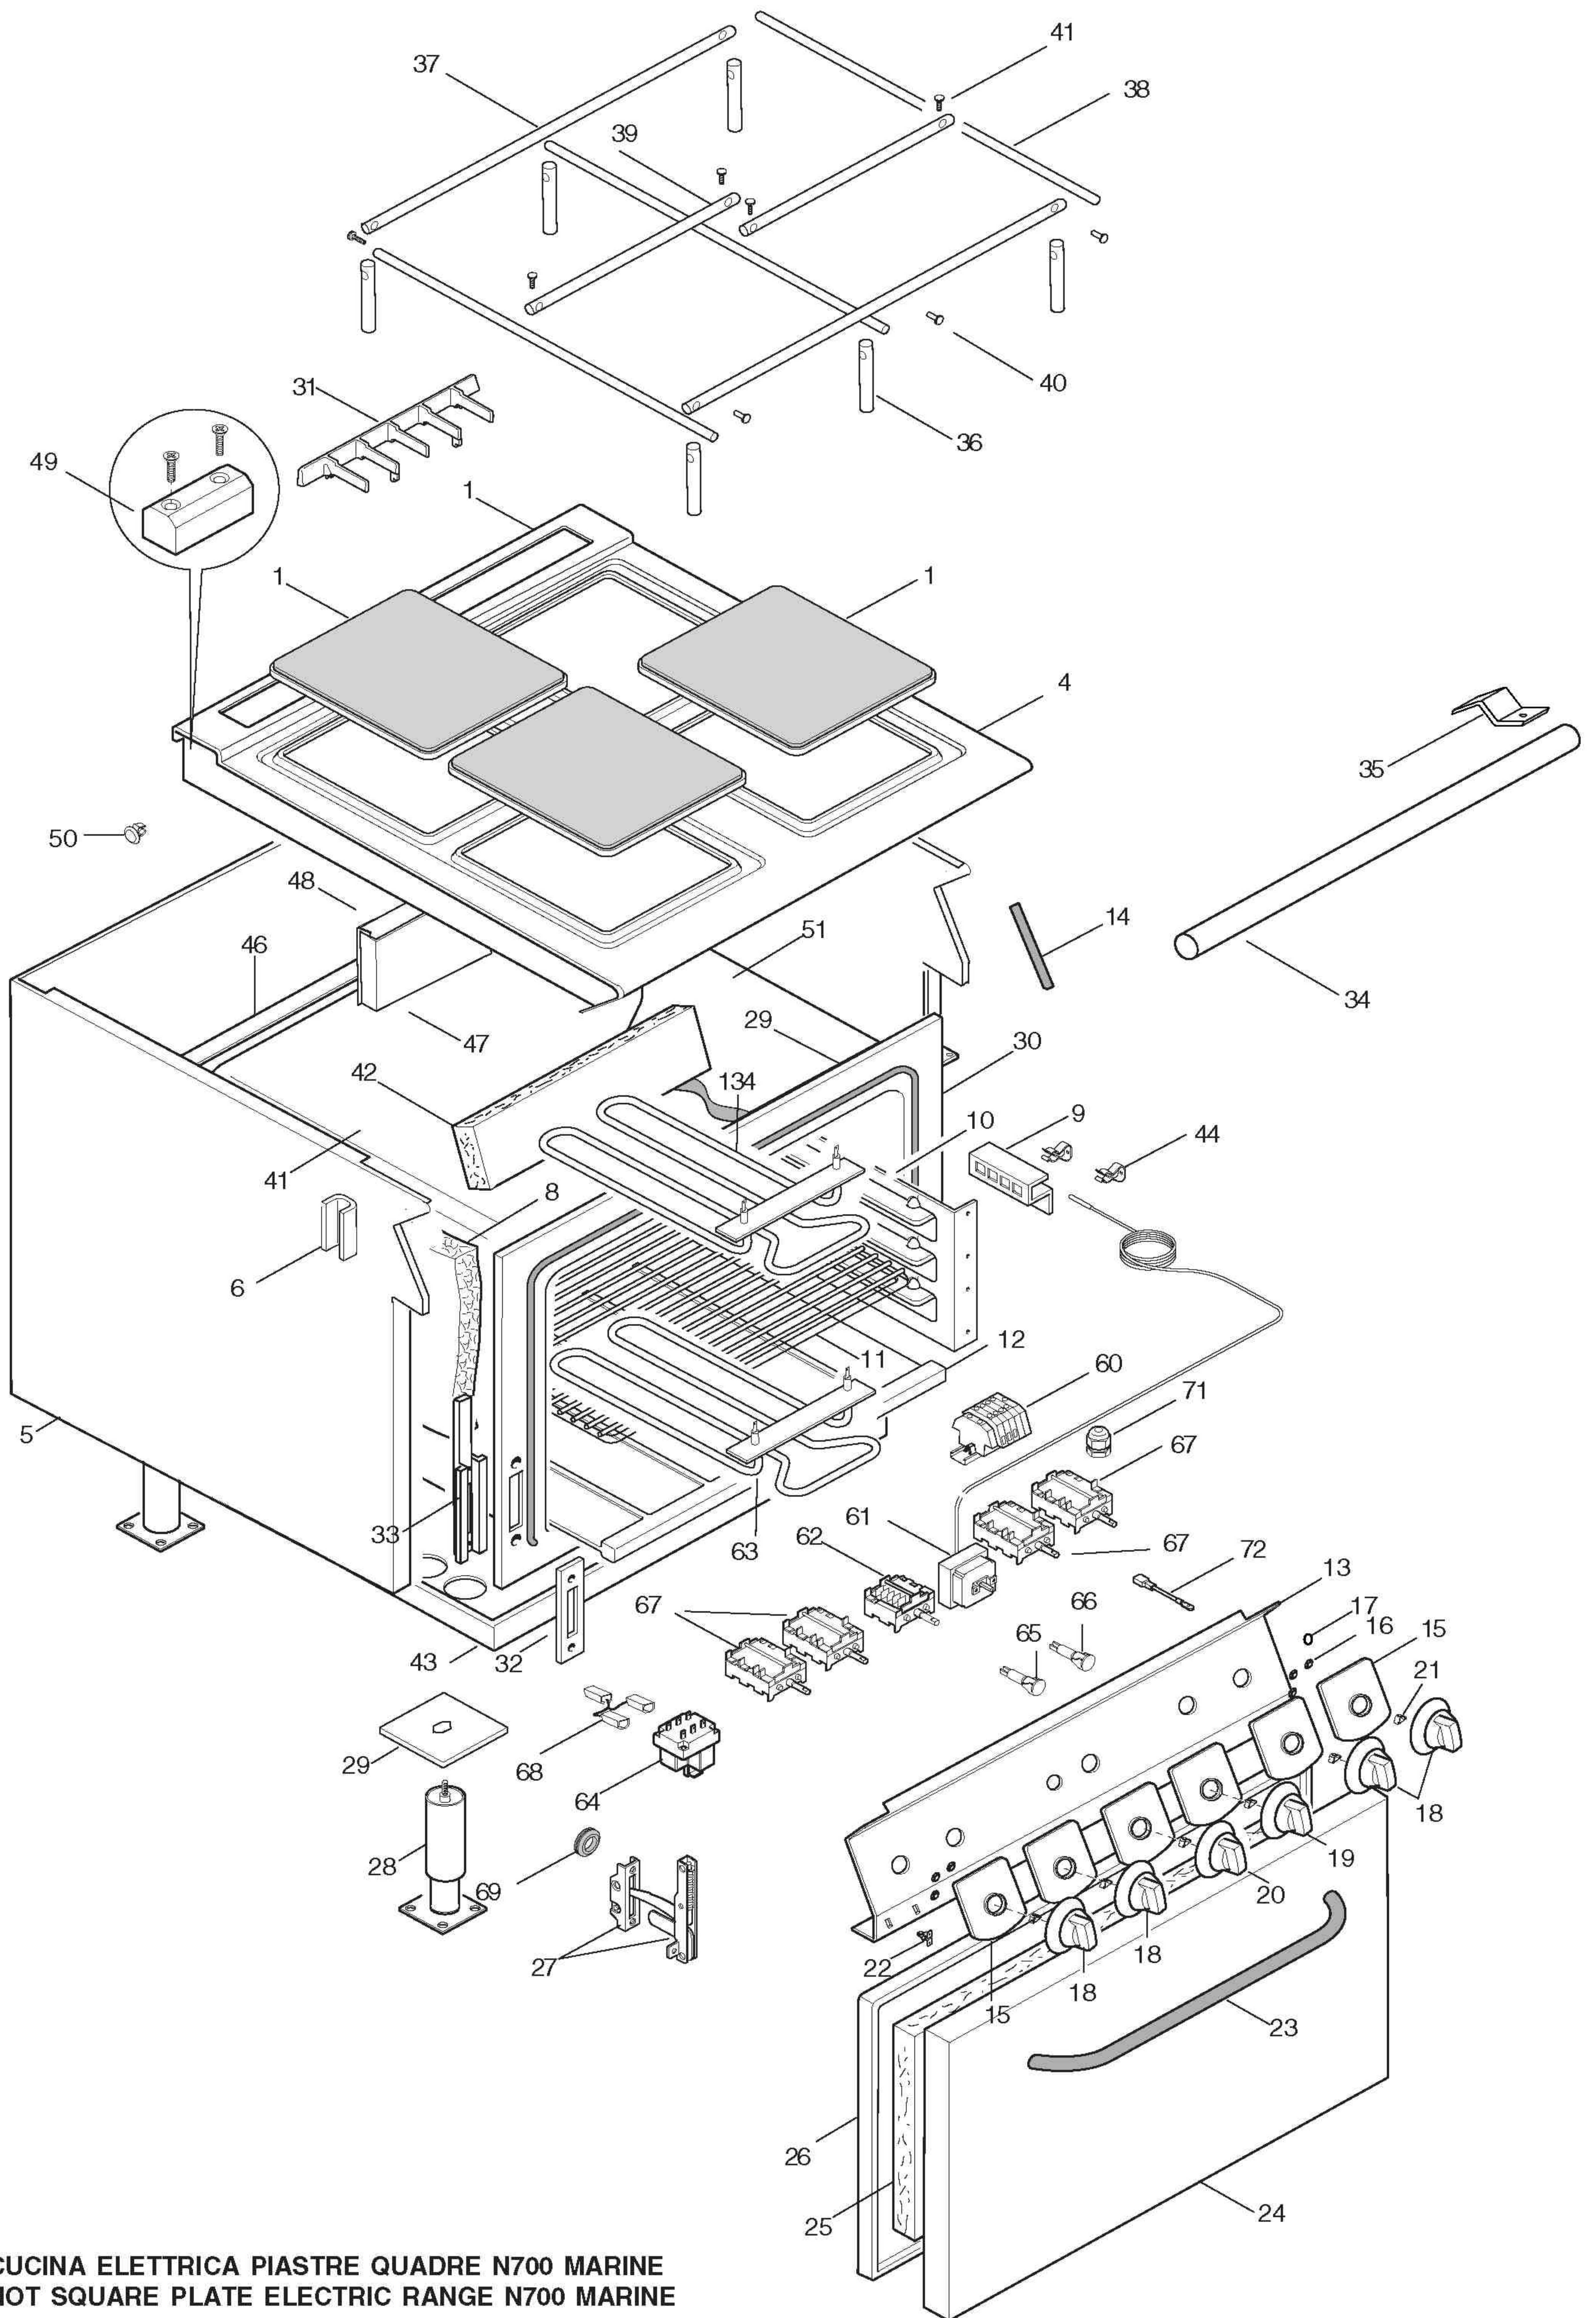

Modular Platform

Viale Treviso, 15
33170 Pordenone - Italy
Fax: +39 0434-380577

**CUCINE ELETTRICHE PIASTRE QUADRE N700 MARINE
HOT SQUARE PLATE ELECTRIC RANGE N700 MARINE**

PNC	Model	Ref.	Page	Note
178 819	TCF/E2QM0	a	1-4	4-Hot Square Plate Electric Range on Oven 800 MM - 400V
178 820	TCV/E2QM0	b	1-4	4-Hot Square Plate Electric Range on Base 800MM - 400V
178 832	TCF/E2QM4	c	1-4	4-Hot Square Plate Electric Range on Oven 800 MM - 440V
178 833	TCV/E2QM4	d	1-4	4-Hot Square Plate Electric Range on Base 800MM - 440V

Pag.	1-2	Indice	Index
	3-4	Mobile e imp.elettrico Lista ricambi	Structure and electric components Spare parts list

Marchio / Brand: Electrolux
Factory code: 9PDX

CUCINA ELETTRICA PIASTRE QUADRE N700 MARINE
HOT SQUARE PLATE ELECTRIC RANGE N700 MARINE

CUCINA ELETTRICA PIASTRE QUADRE N700 MARINE
HOT SQUARE PLATE ELECTRIC RANGE N700 MARINE