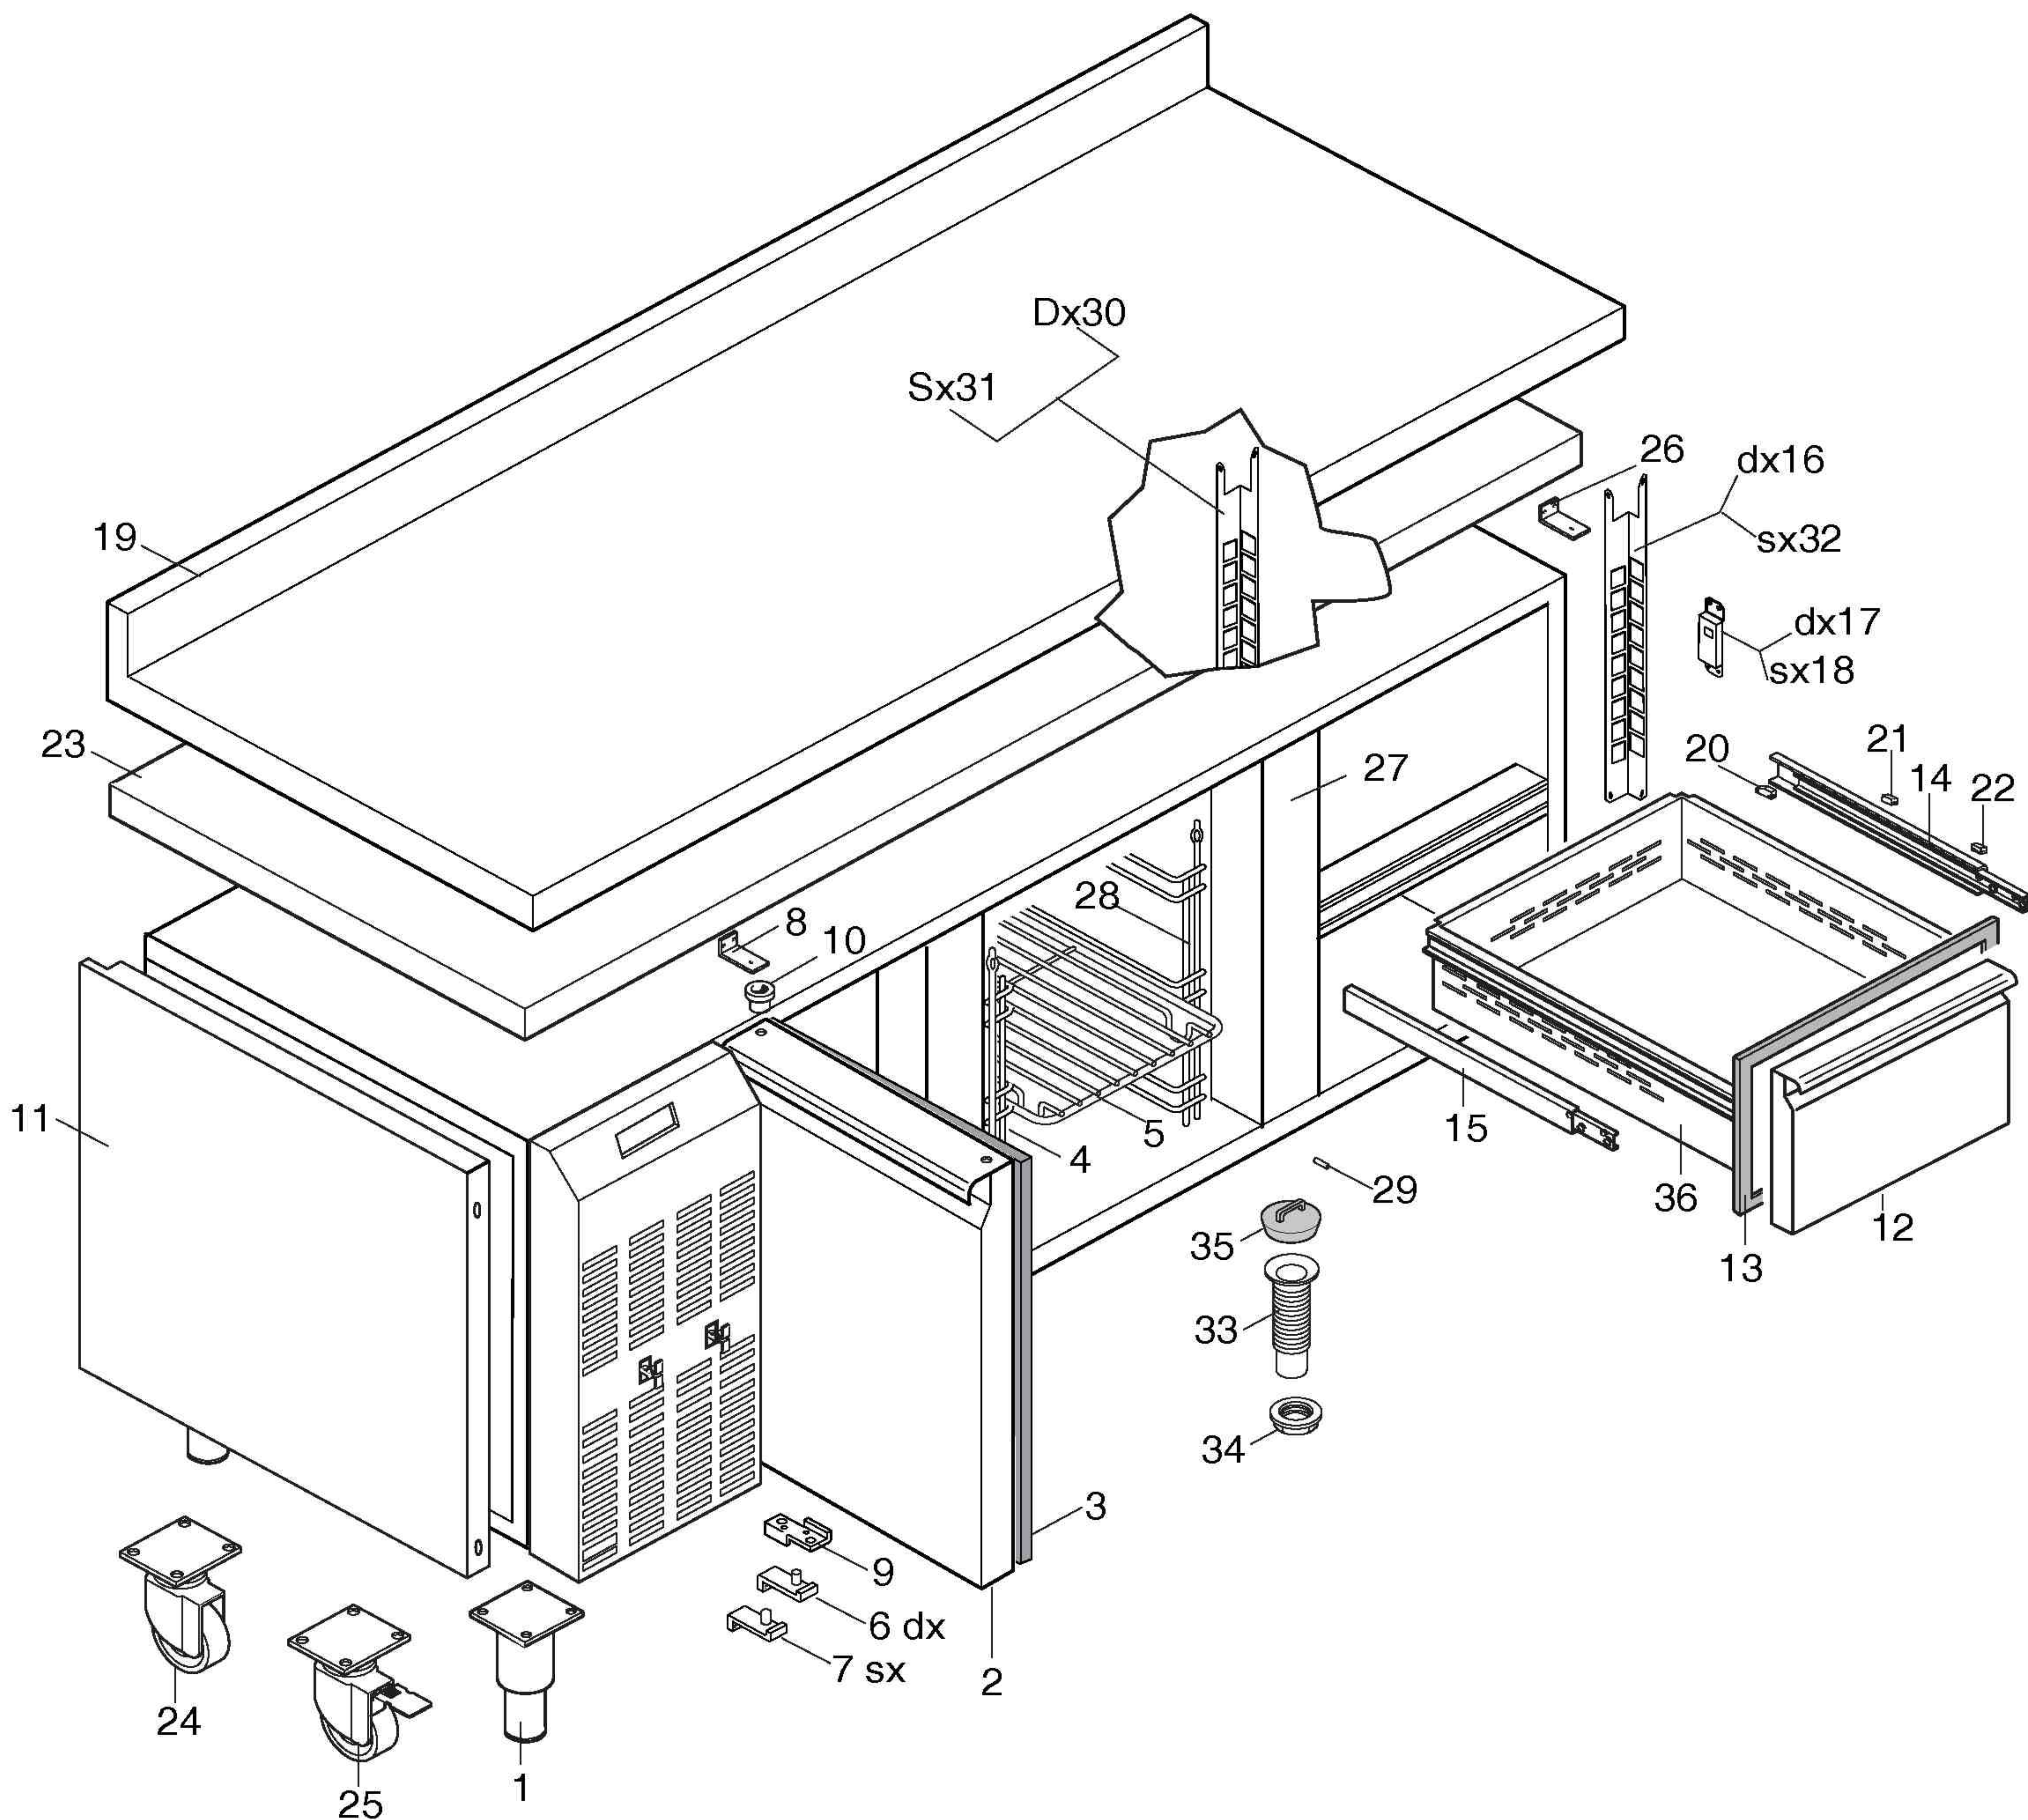

TAVOLI REFRIGERATI CONCEPT LINE 2-3 Vani
REFRIGERATED CONCEPT LINE COUNTERS 2-3 Compartements

CONCEPT LINE COUNTERS
Asia 60 HZ

Code	Avv	Model and Type	Ref.	Brand	Page
727050	00	HB2PA60 -2 DOOR REFRIGERATED TABLE -2/+10°C-60HZ	a	To brand	2,3,4,5
727051	00	HB4CA60- 4x$\frac{1}{2}$ DRAWER REFRIGER. TABLE -2/+10°C-60HZ	b	To brand	2,3,4,5
727052	00	HB2PUA60-2 DOOR REFR. TABLE+UPSTAND -2/+10°C-60HZ	c	To brand	2,3,4,5
727053	00	HB4CUA60- 4x$\frac{1}{2}$ DRAWER REFR. TABLE+UPSTAND -2/+10°C-60HZ	d	To brand	2,3,4,5
727054	00	HB3PA60 -3 DOOR REFRIGERATED TABLE -2/+10°C-60HZ	e	To brand	2,3,4,5
727055	00	HB6CA60- 6x$\frac{1}{2}$ DRAWER REFRIGER. TABLE -2/+10°C-60HZ	f	To brand	2,3,4,5
727056	00	HB3PUA60 -3 DOOR REFR. TABLE+UPSTAND -2/+10°C-60HZ	g	To brand	2,3,4,5
727057	00	HB6CUA60- 6x$\frac{1}{2}$ DRAWER REFR. TABLE+UPSTAND -2/+10°C-60HZ	h	To brand	2,3,4,5

Note:

Pag./Page Indice

2	Esploso tavolo
3	Lista ricambi
4	Esploso gruppo frigerato
5	Lista ricambi

Index

Counter exploded view
Spare parts list
Refrigerated cooling unit exploded view
Spare parts list

Marchio / Brand: To brand
Paese / Country: Tutti / All

Kit cassetiera 1/2 codice **9F 880118**
Kit drawers 1/2 code **9F 880118**
Kit Drawers 1/3 **9F 880115**
Kit cassetiera 1/3 **9F 880115**
Kit cassetiera 1/3-2\3 **9F 880126**
Kit Drawers 1/3-2\3 **9F 880126**

Kit porta dx **099545**
Kit door right **099545**
Kit door left **099546**
Kit porta sx **099546**