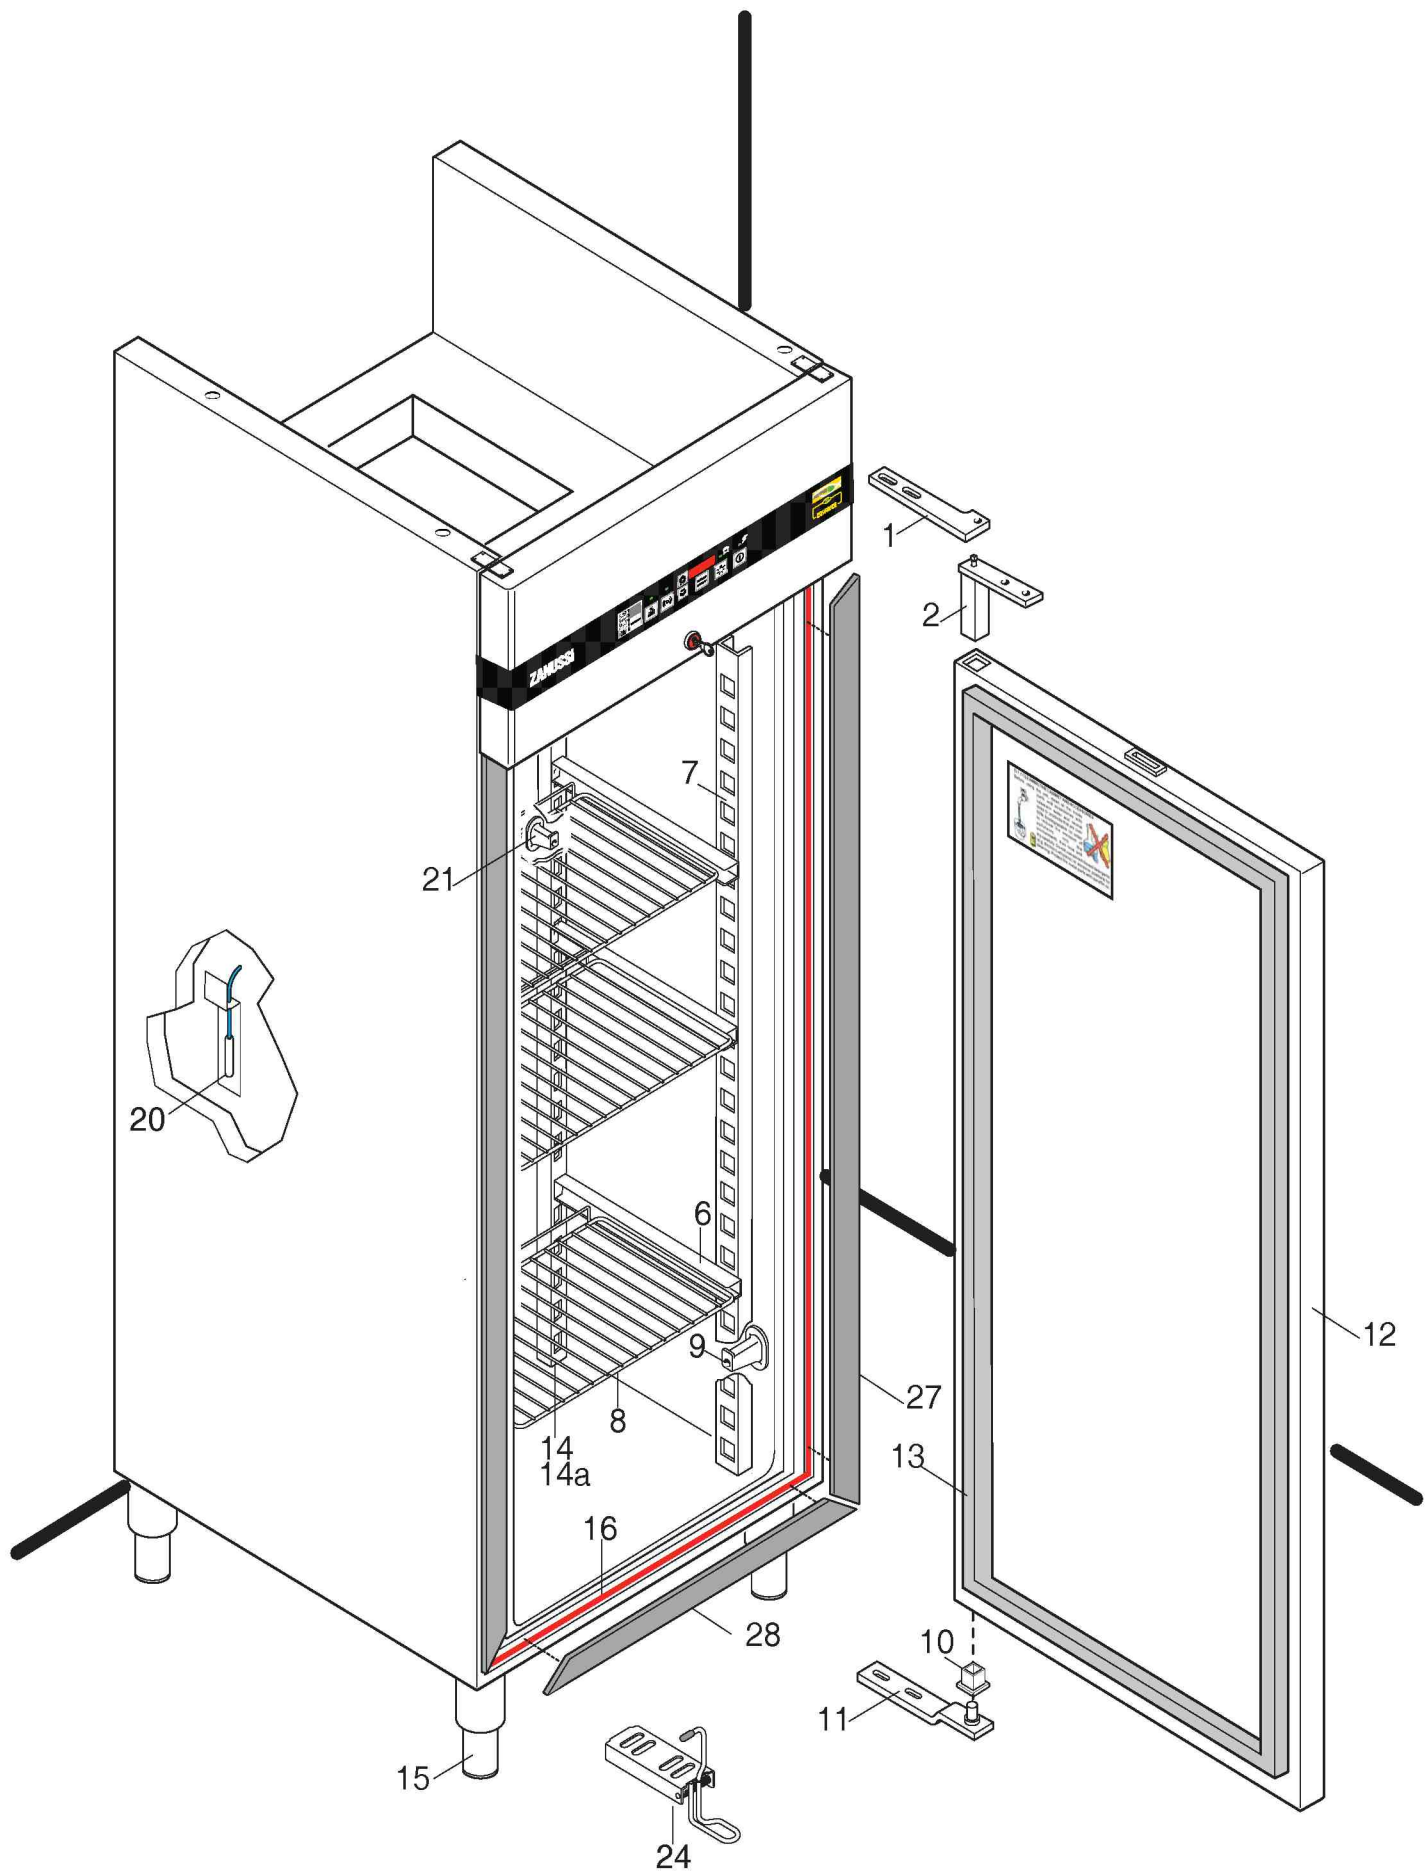

Electrolux

Service

*Refrigeration Platform***Smart**- Prostore Range
-2° and -24° C - 1M - full door-

CABINETS 650 lt Prostore

PNC	Avv. Model	Ref.	Page	Brand
691170 00	1-DOOR REFR. 650LT,0/+10°,PROSTORE,SMART	a	2, 5, 7	Zanussi
691172 00	1-DR FREEZ.650LT,-15/-22°,PROSTORE,SMART	b	2, 5, 7	Zanussi

Note:

Pag.	Index	Indice
2	Cabinet and door	Armadio e porta
3	Cooling unit assembly	Gruppo refrigerante
4	Control panel	Pannello comandi
5,6	Spare parts list	Lista ricambi

Cooling unit assembly Refrigerated and Freezer