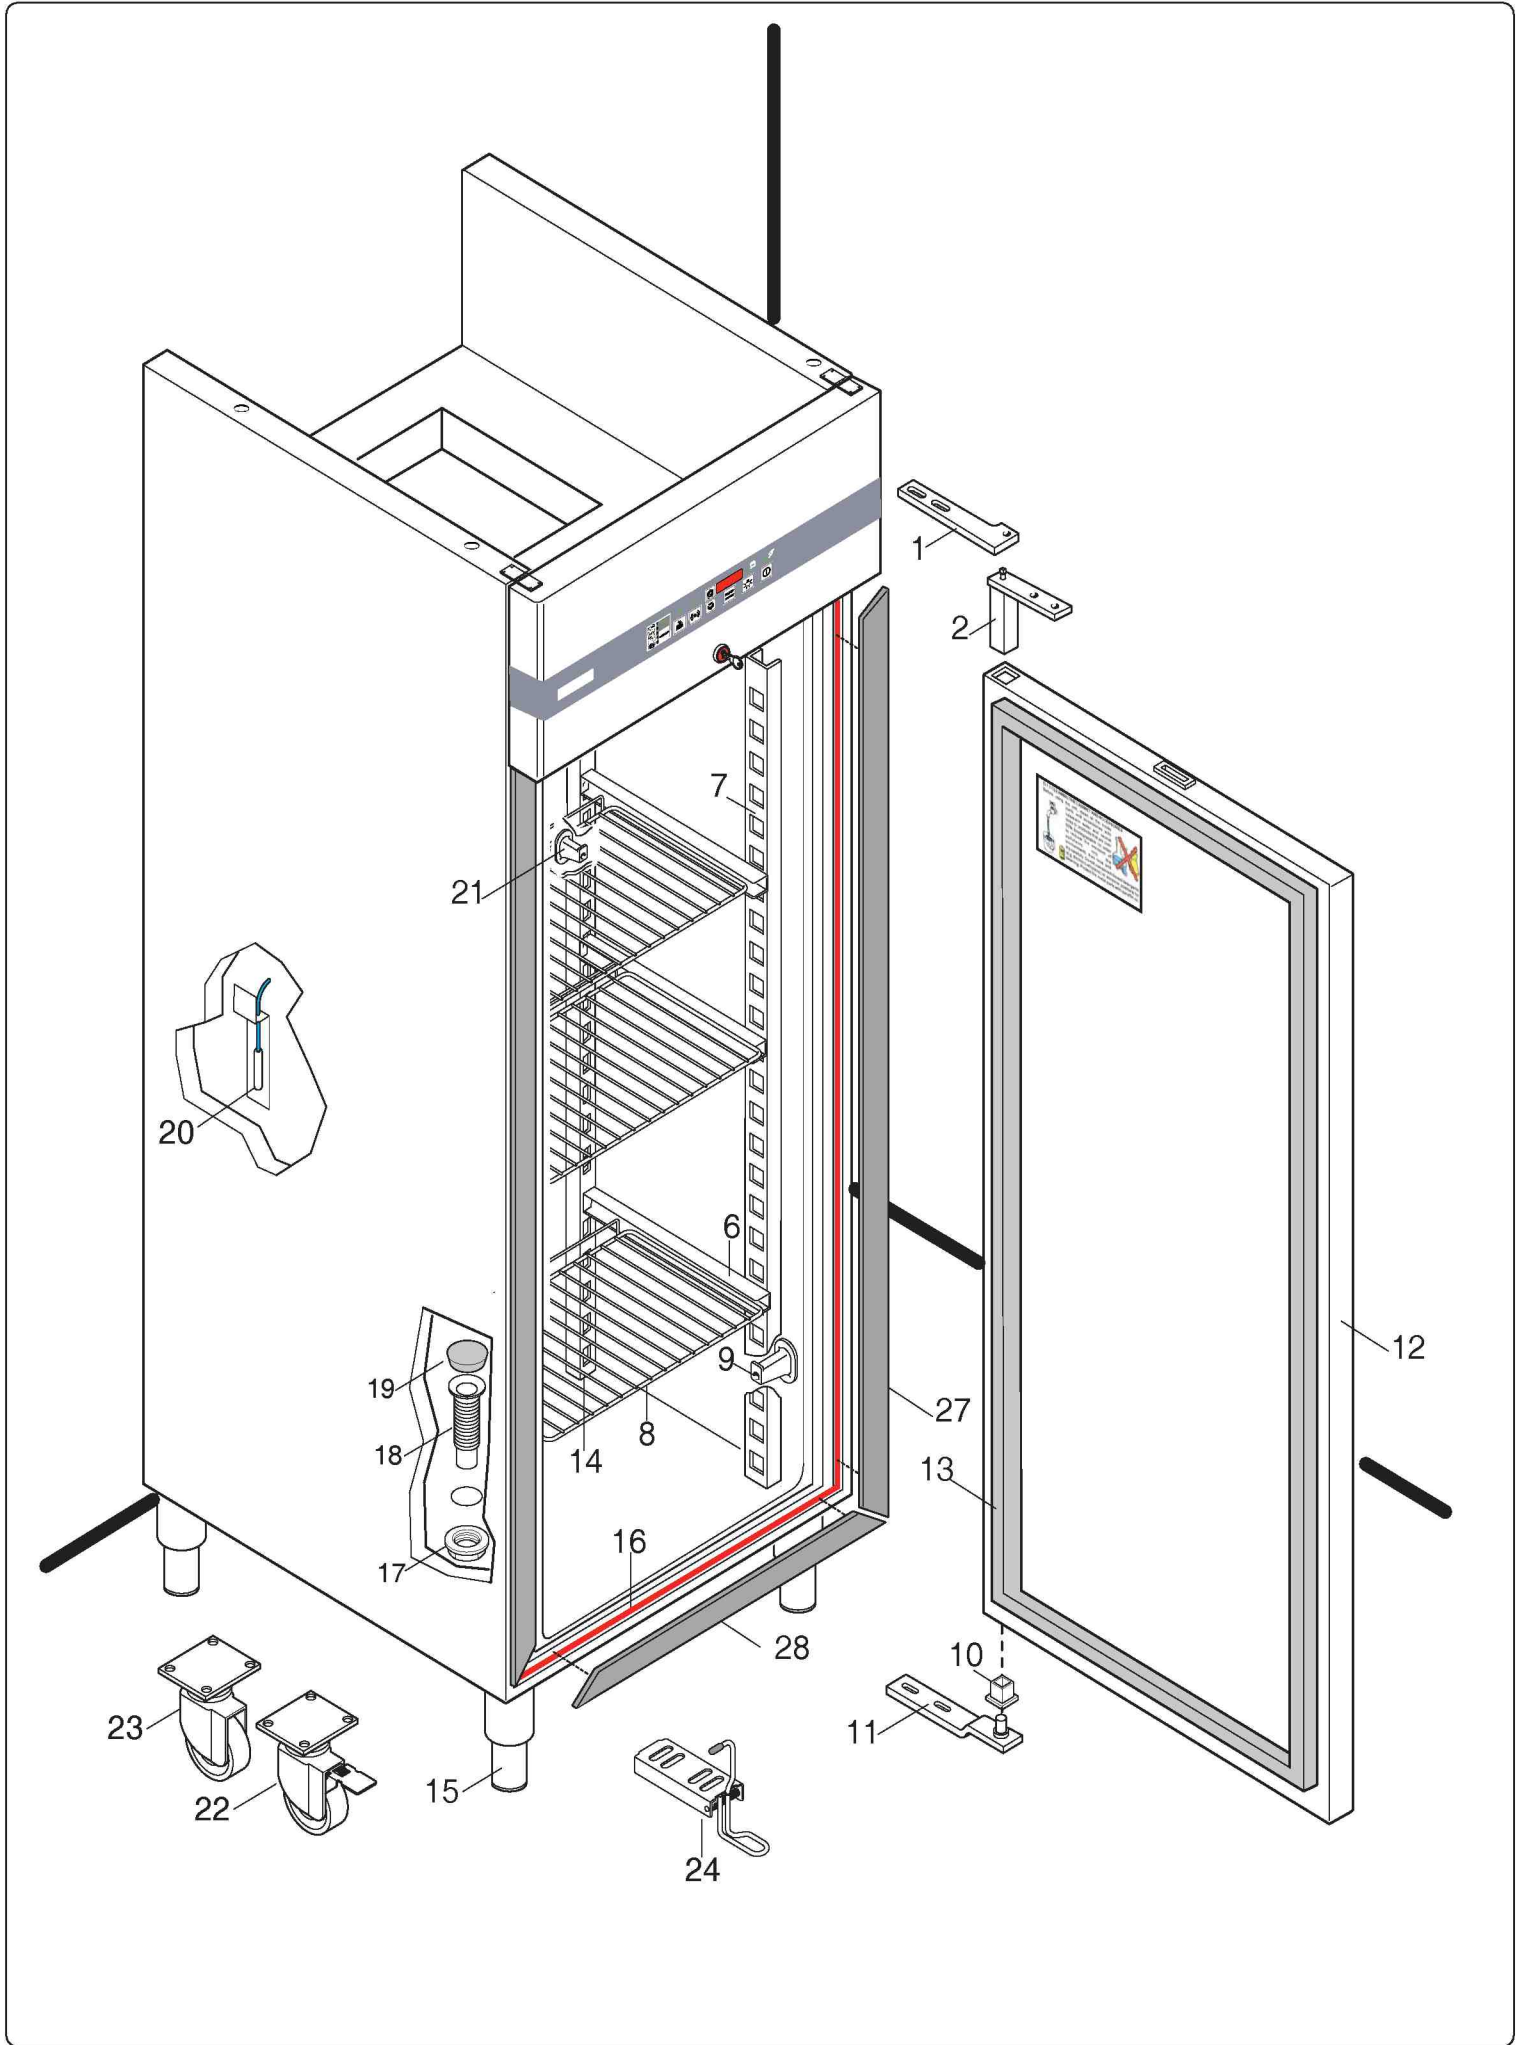

CABINETS 650 It HD

PNC	Avv. Model	Ref.	Page	Brand
110094	15/15 1-DOOR DIG.FREEZER 650L -22/-15°-ACTIVE	a	2, 5, 7	Zanussi
110703	30/30 1-DOOR DIG.REFRIGER. 650L -2/+10°-ACTIVE	b	2, 5, 7	Zanussi
728487	09/09 1-DOOR DIG.FREEZER 650L -22/-15°	c	2, 5, 7	Alpeninox
728483	15/25 1-DOOR DIG.REFRIGER. 650L -2/+10°-	d	2, 5, 7	Alpeninox

*Note: available from unit with serial N°9320000...
update compressore model on pnc 110094 -728487 (sr. N°0240700..)*

Pag.	Index	Indice
2	Cabinet and door	Armadio e porta
3	Cooling unit assembly	Gruppo refrigerante
4	Control panel	Pannello comandi
5,6,7	Spare parts list	Lista ricambi