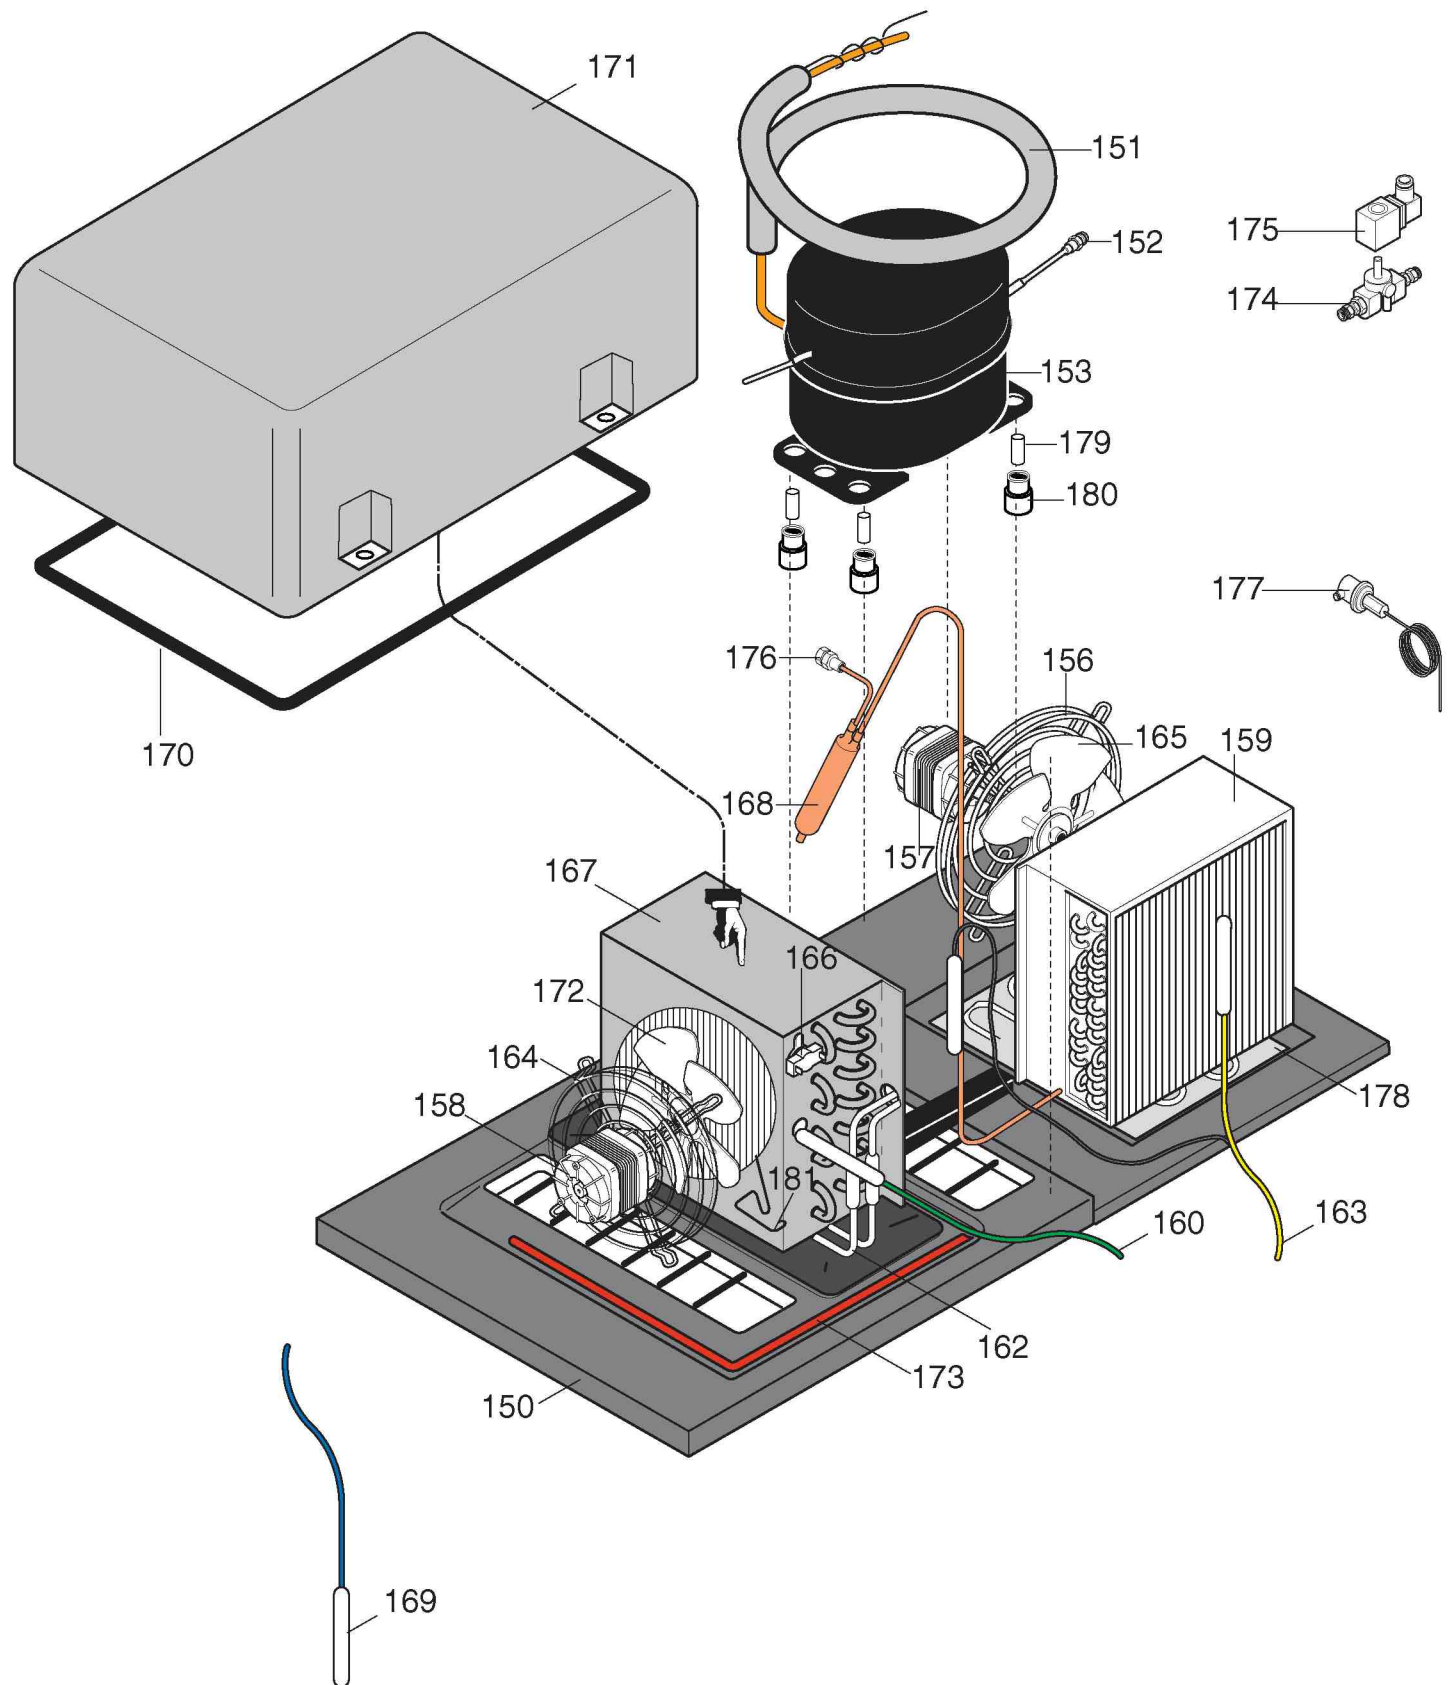

FROM SERIAL n°08220000....

replacement code VT 1400008 with

Cooling unit assembly -2 +10 °C

Cooling unit assembly -15 -24 °C

* COMPONENT AVAILABLE UPON REQUEST TO SPLC
 * COMPONENTI DISPONIBILI A RICHIESTA PRESSO LO SPLC