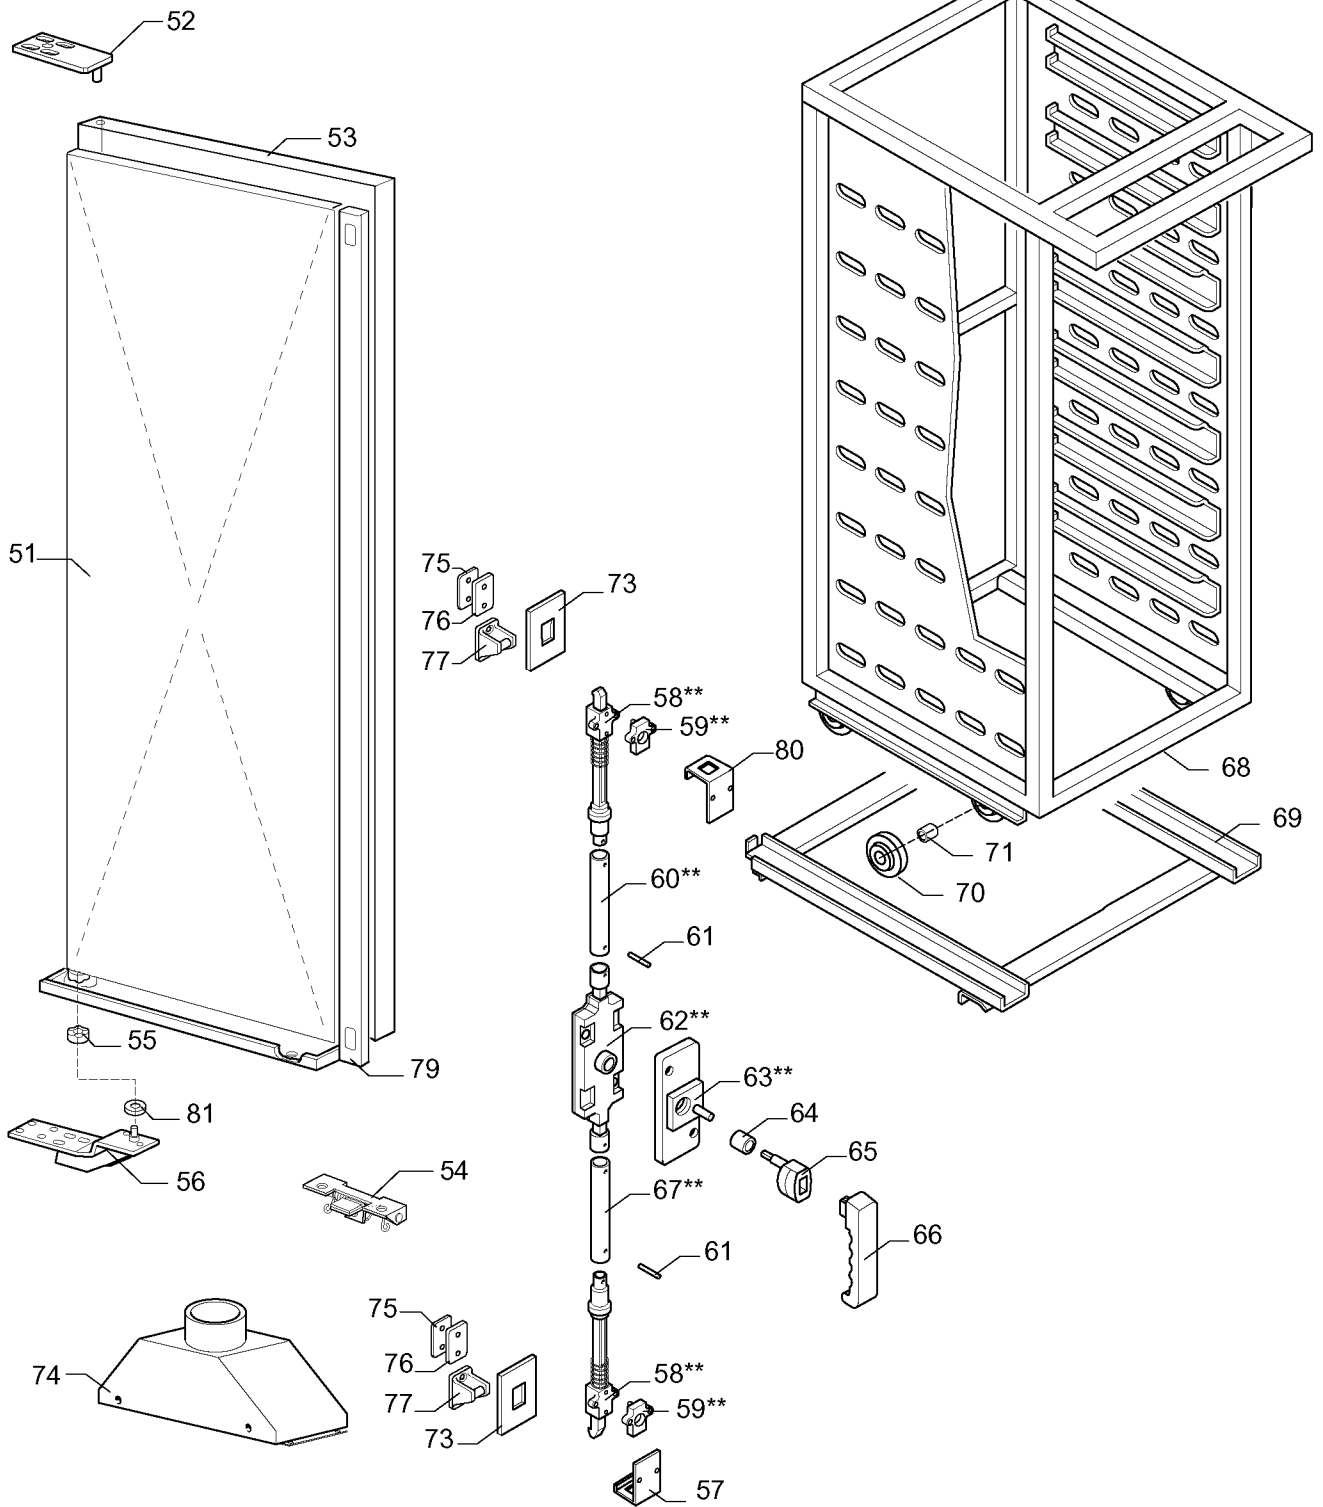

Indice

Pag. 1	Cella forno
2	Ass.porta e struttura carellata
3	Componenti gas
4	Boiler e componenti
5	Componenti elettrici
6	Pannello comandi
7-11	Lista ricambi

Index

Oven cabinet
Door ass.ly and slide-in-rack
Gas components
Boiler and components
Electrical components
Control panel
Spare parts list

Marchio / Brand: Z-E-A
Paese / Country: Tutti / All
Factory code:

**FORNO A VAPORE CON BRUCIATORI A GAS AD ARIA SOFFIATA 20GN1/1, 20GN2/1
 20GN1/1, 20GN2/1 BLOWING BURNER GAS STEAM OVEN**

78 { DOOR ASSEMBLY
 ASSIEME PORTA
 COMPOSED BY POS.: 51,53,55,
 57,64,65,72,73,79,80