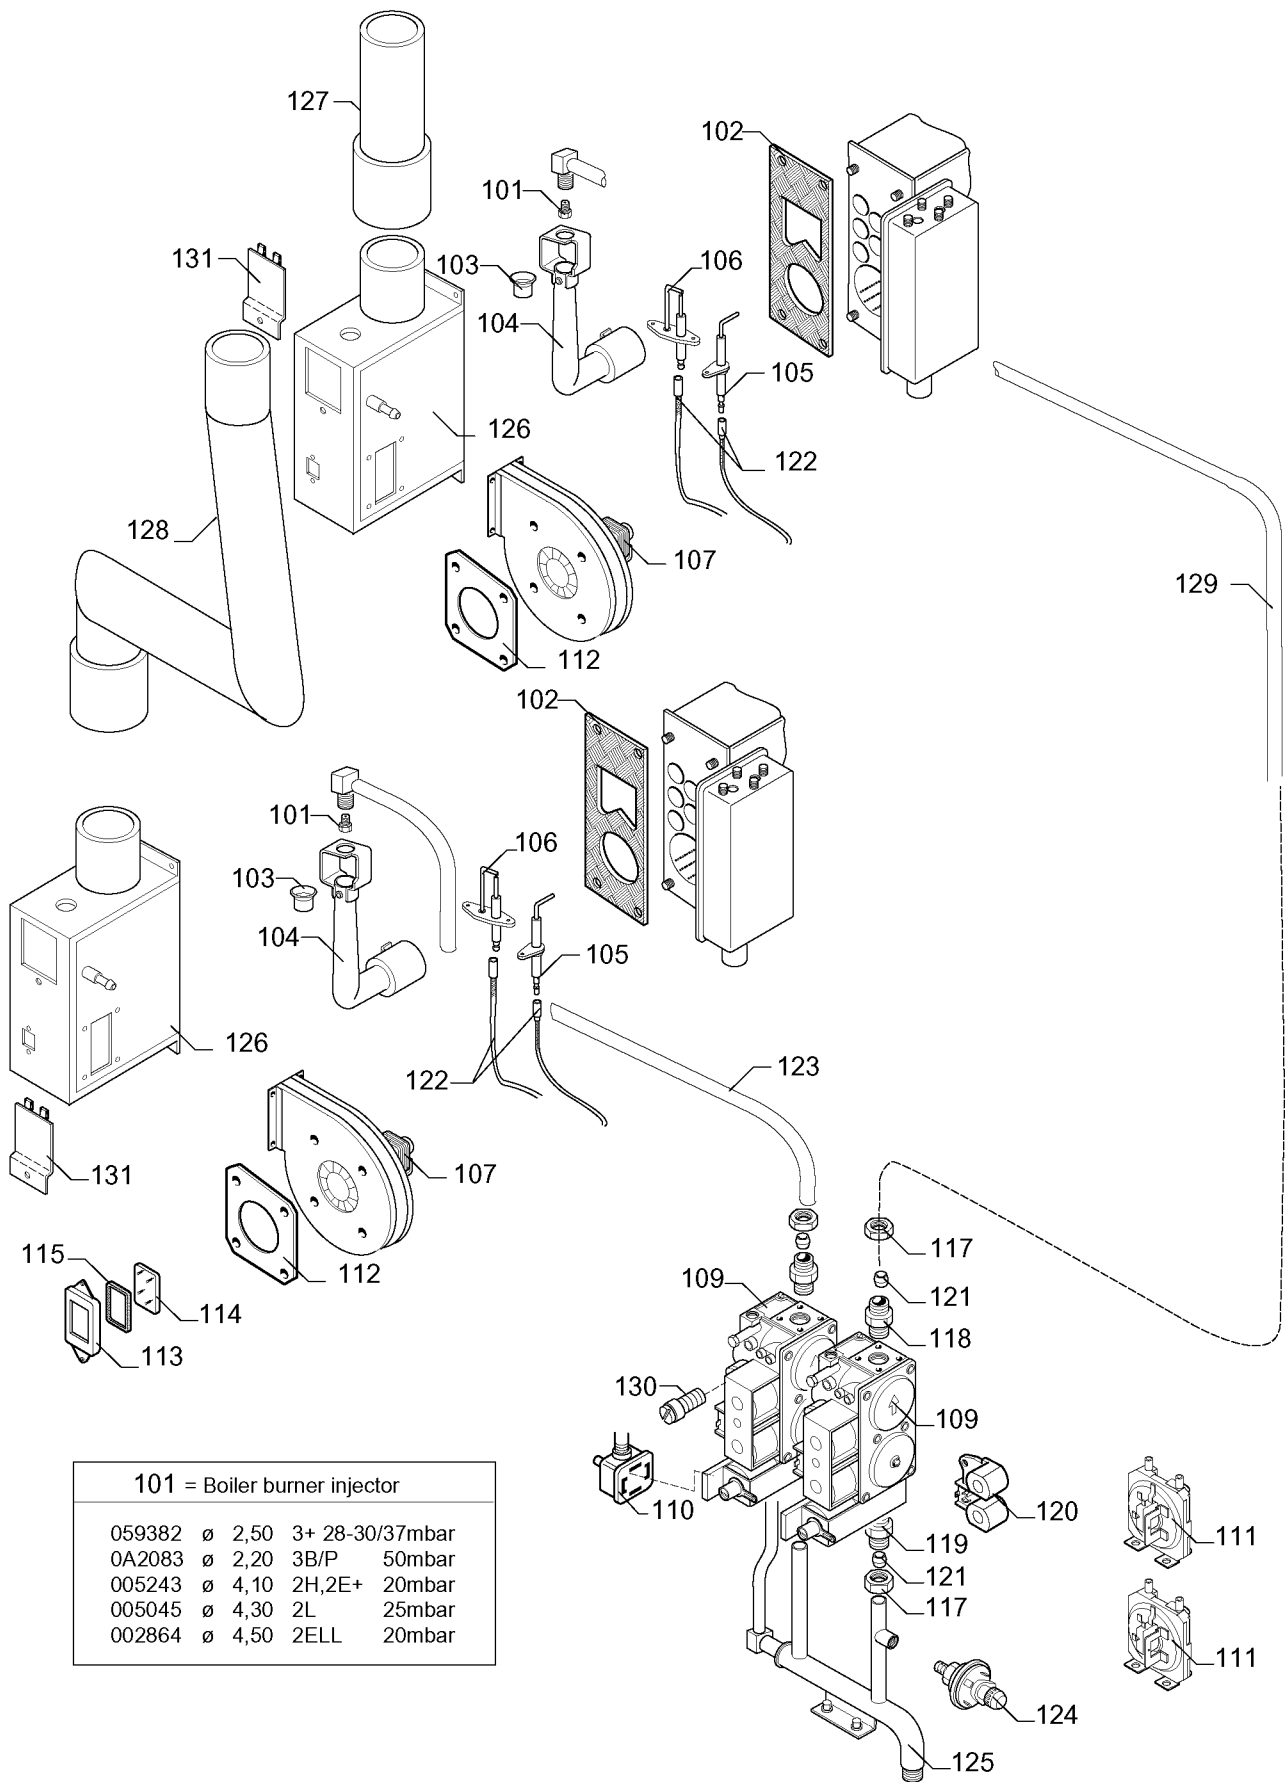

**FORNO A VAPORE CON BRUCIATORI A GAS AD ARIA SOFFIATA 20GN1/1, 20GN2/1
20GN1/1, 20GN2/1 BLOWING BURNER GAS STEAM OVEN**