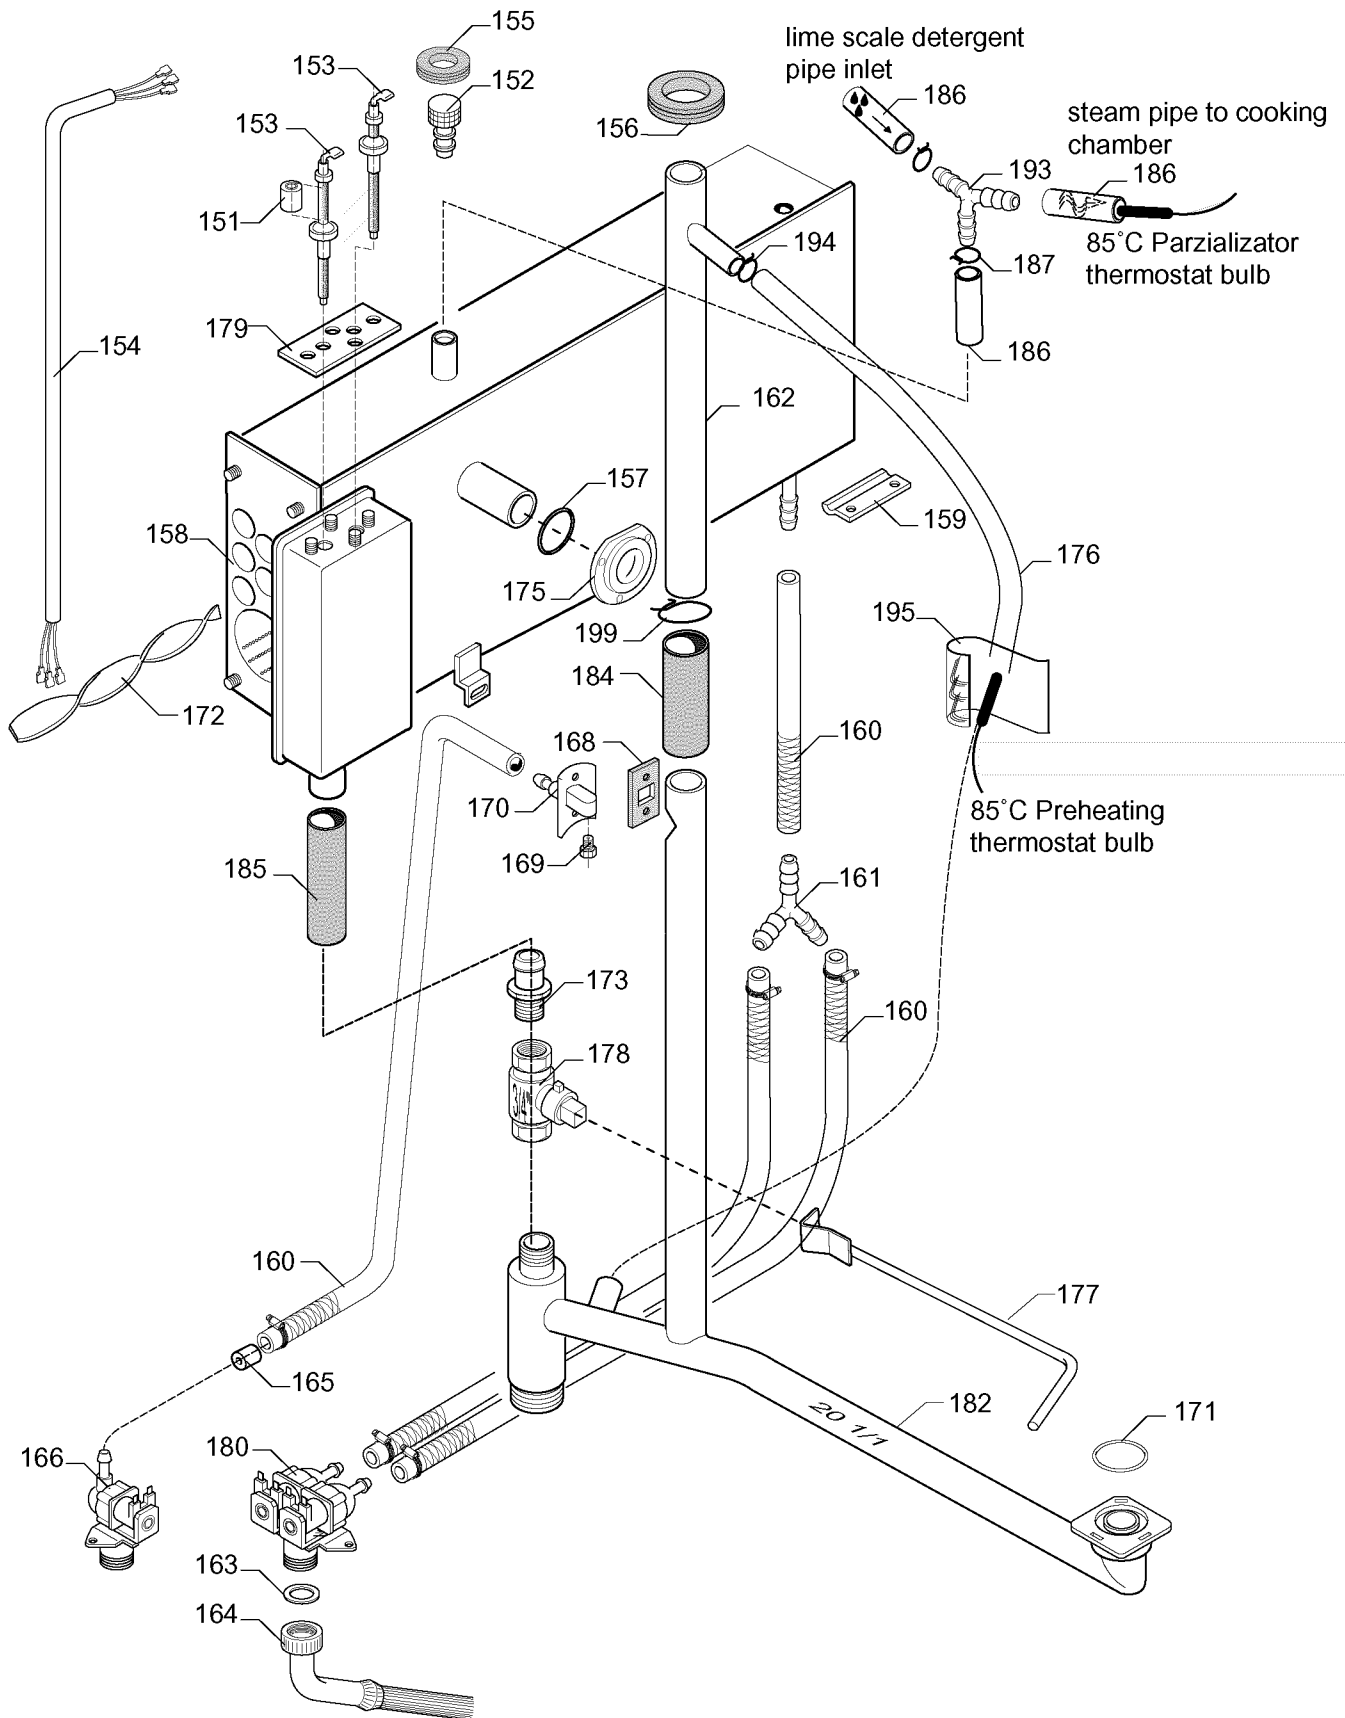

**FORNO A VAPORE CON BRUCIATORI A GAS AD ARIA SOFFIATA 20GN1/1, 20GN2/1
20GN1/1, 20GN2/1 BLOWING BURNER GAS STEAM OVEN**