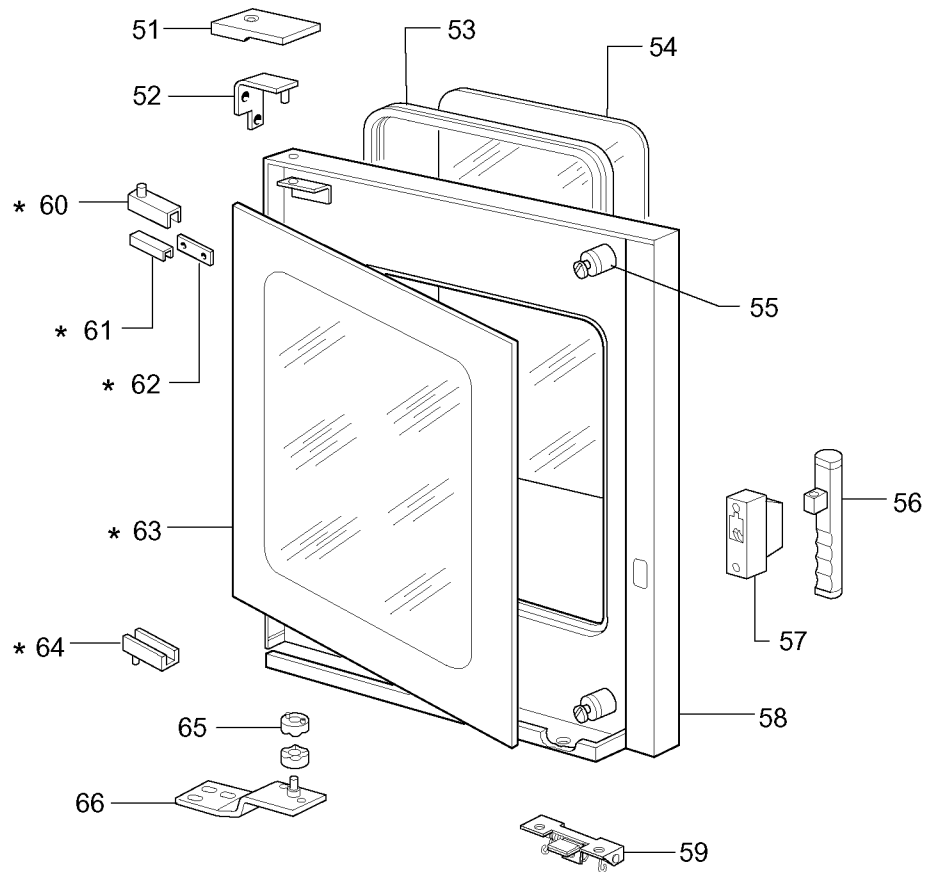

**Brand / Marchio:** Z - E - P  
**Factory code:** 9731

OS/DOC

I.S.G. 6 GN 1/1 GAS STEAM - CONVECTION OVEN LEVEL / LIVELLO 3-4  
 FORNO CONVEZIONE-VAPORE GAS 6 GN 1/1 I.S.G.

\* 67 — INSIDE GLASS DOOR ASSEMBLY  
 — ASSIEME VETRO INTERNO PORTA