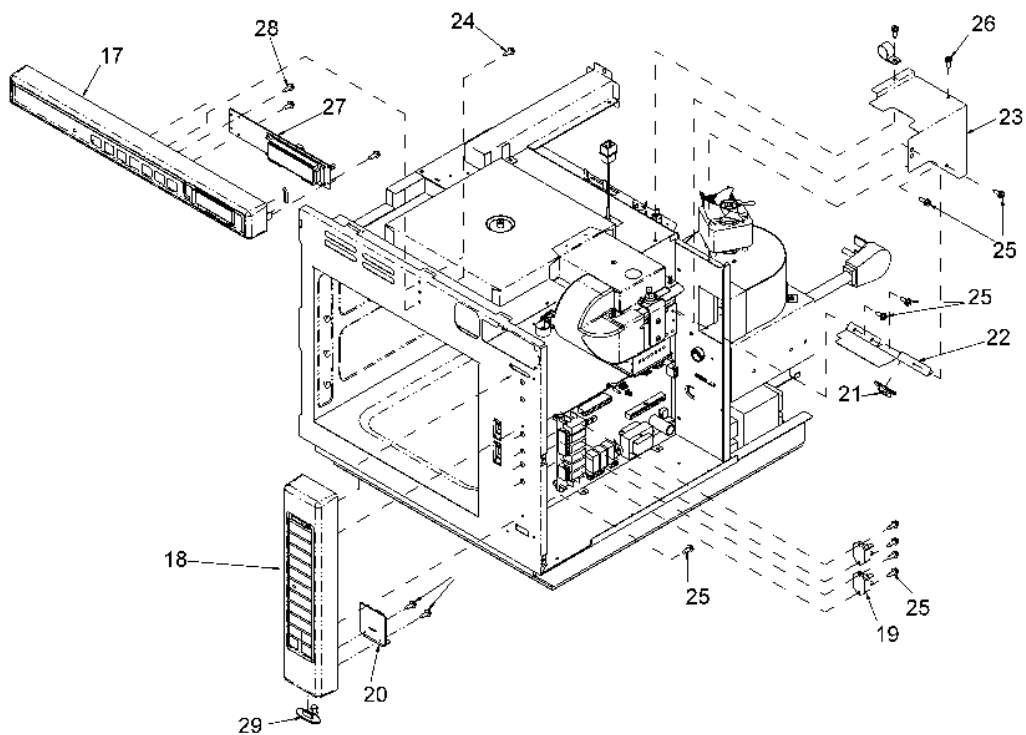

UPPER & LOWER SWITCH / TRIAC / DISPLAY BOARD