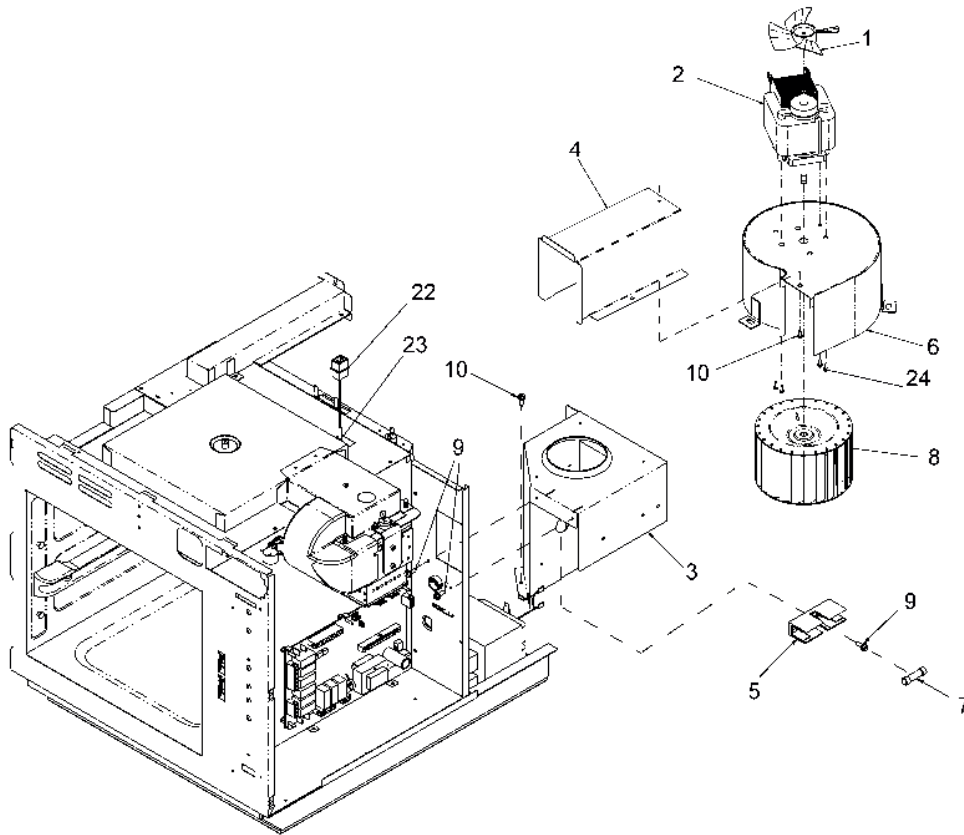

BLOWER MOTOR / FUSE BLOCK