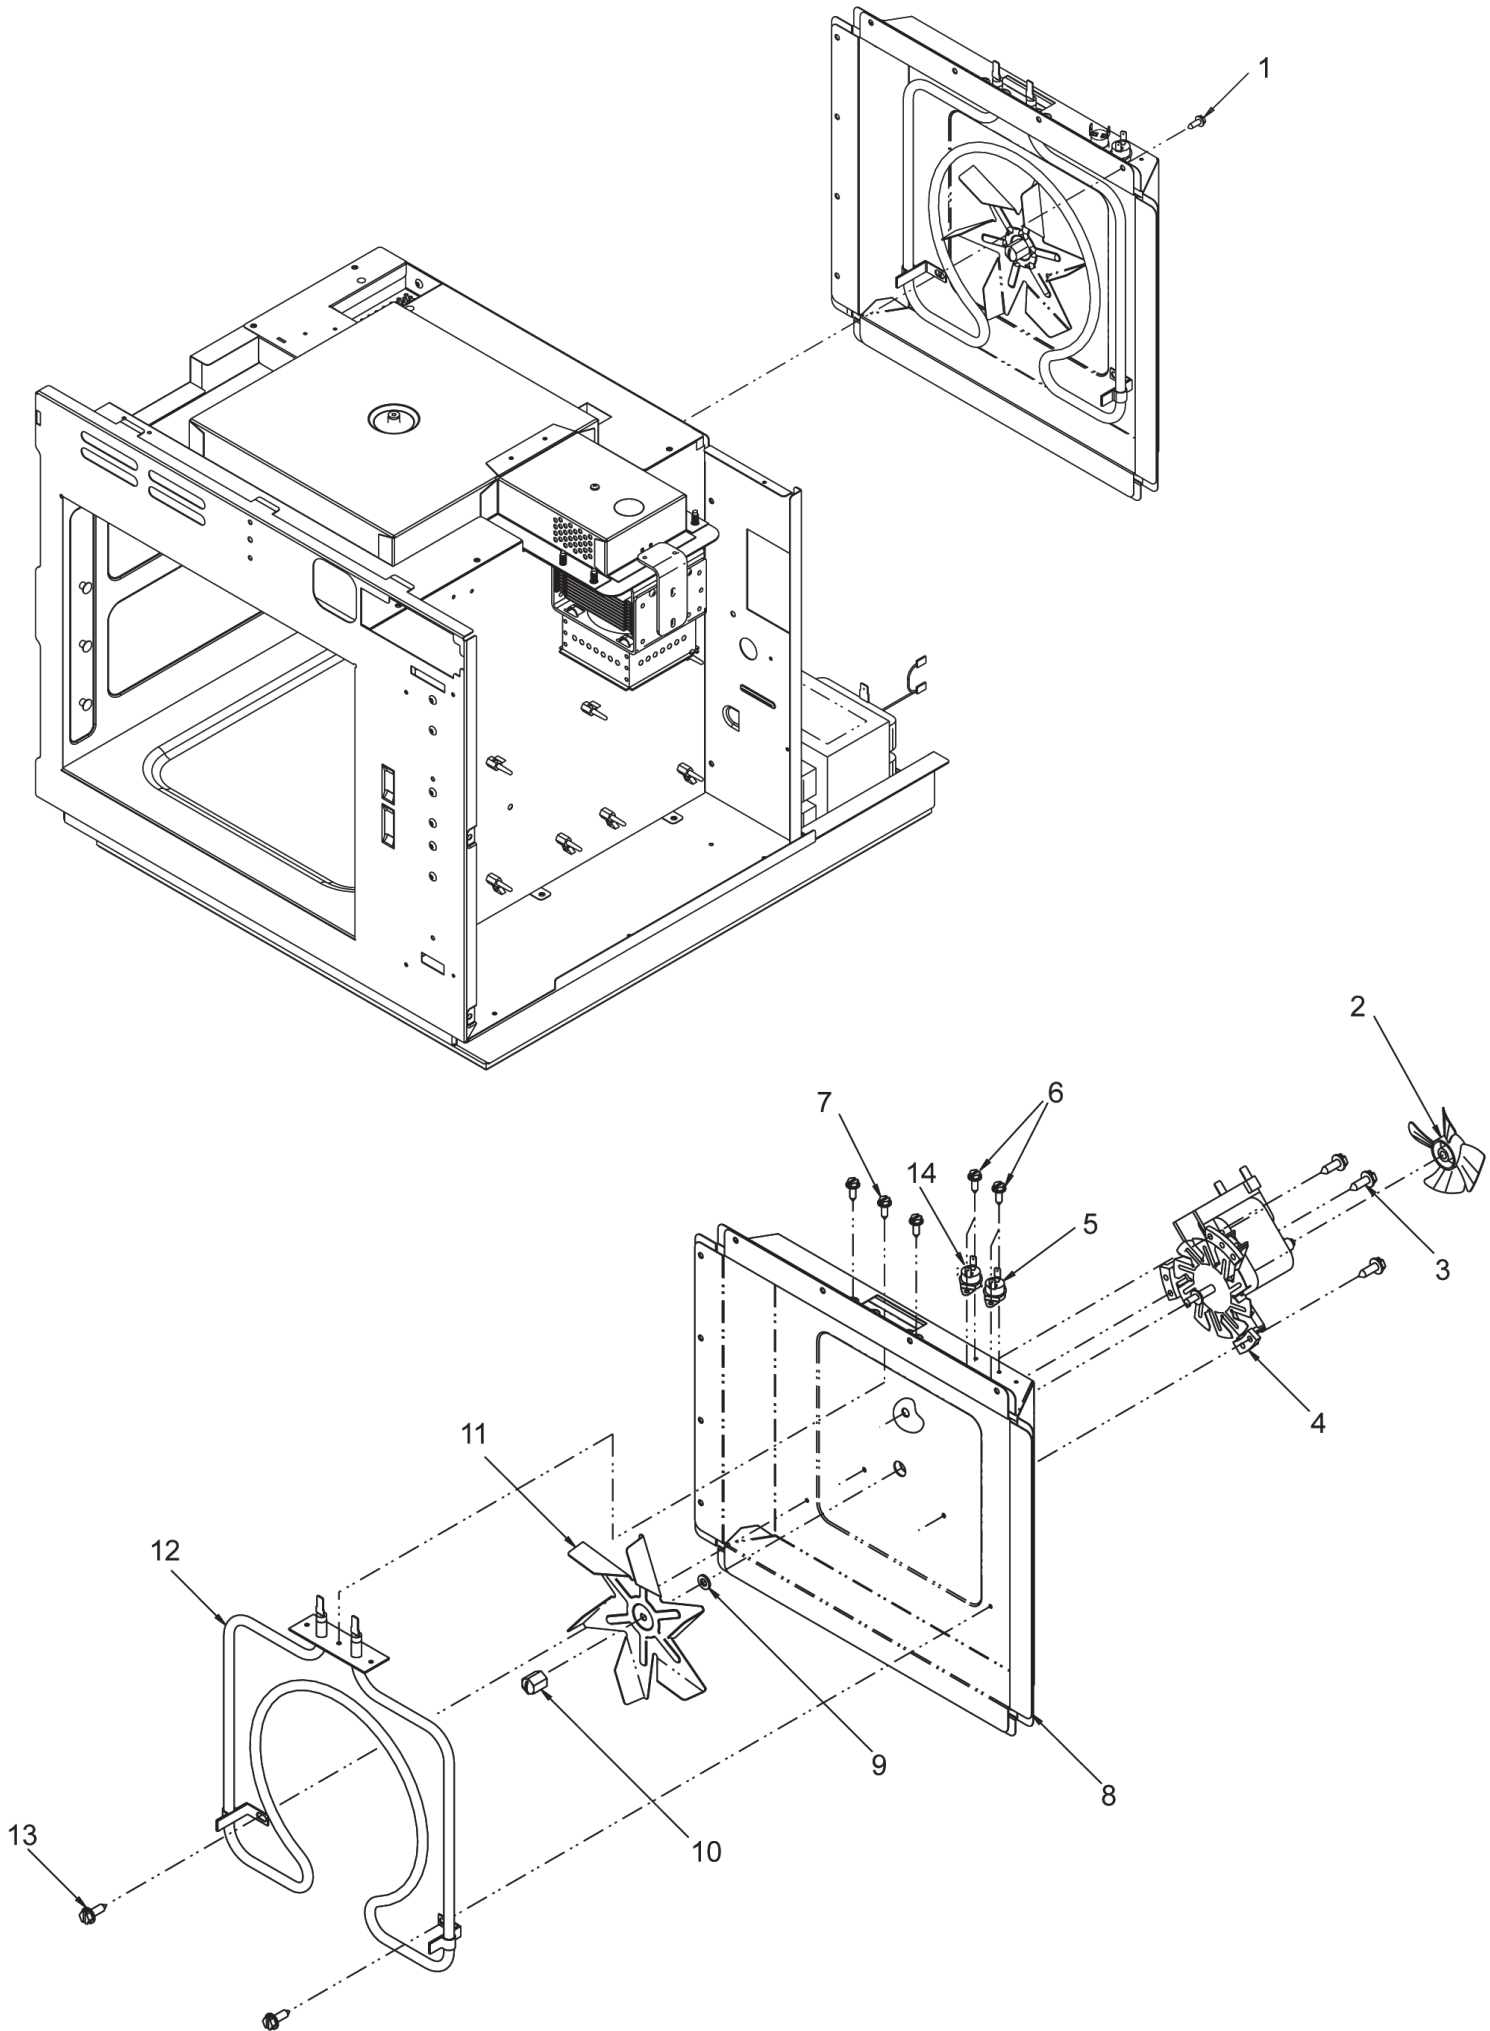

HEATER BOX / CONVECTION MOTOR