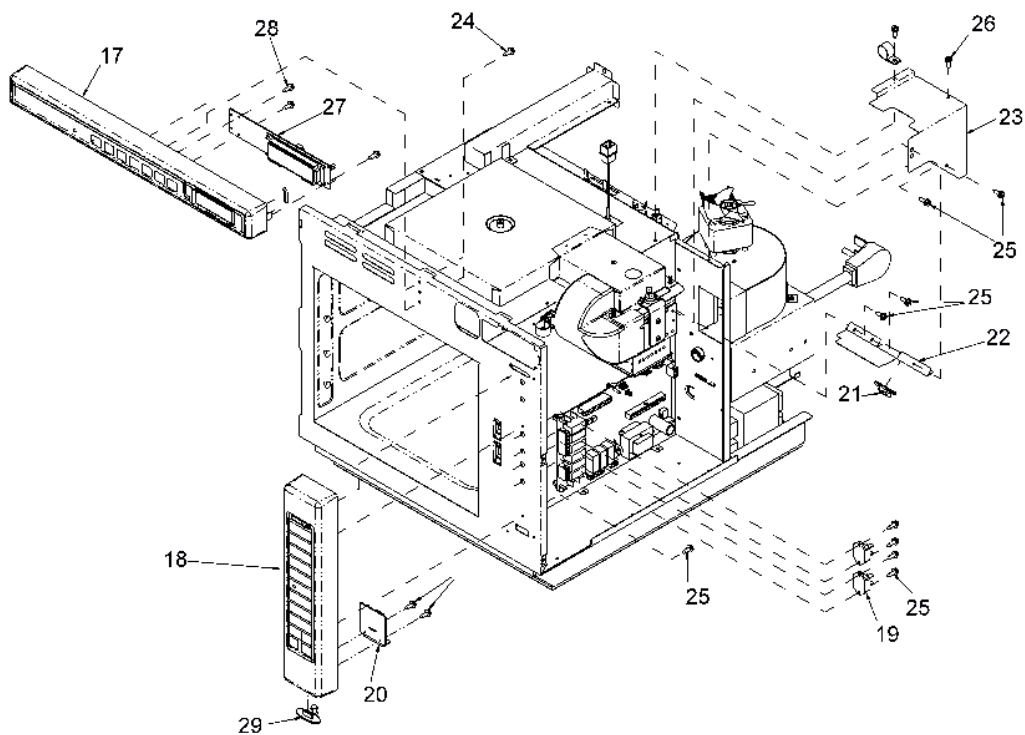

UPPER & LOWER SWITCH / TRIAC / DISPLAY BOARD