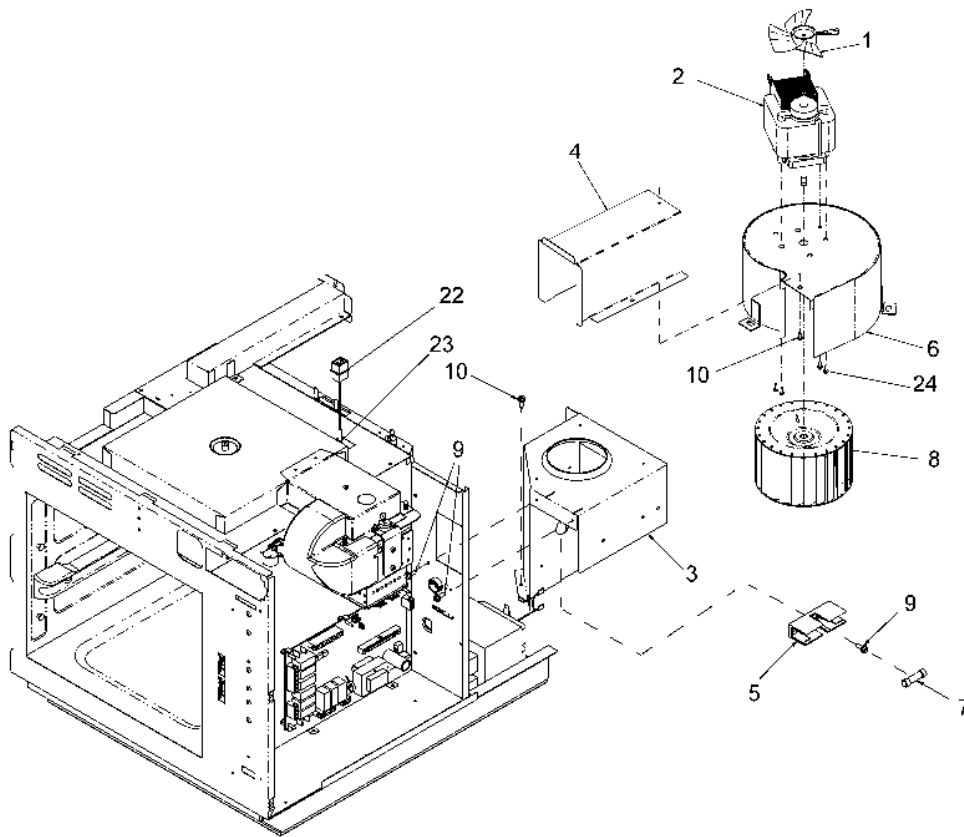

BLOWER MOTOR / FUSE BLOCK