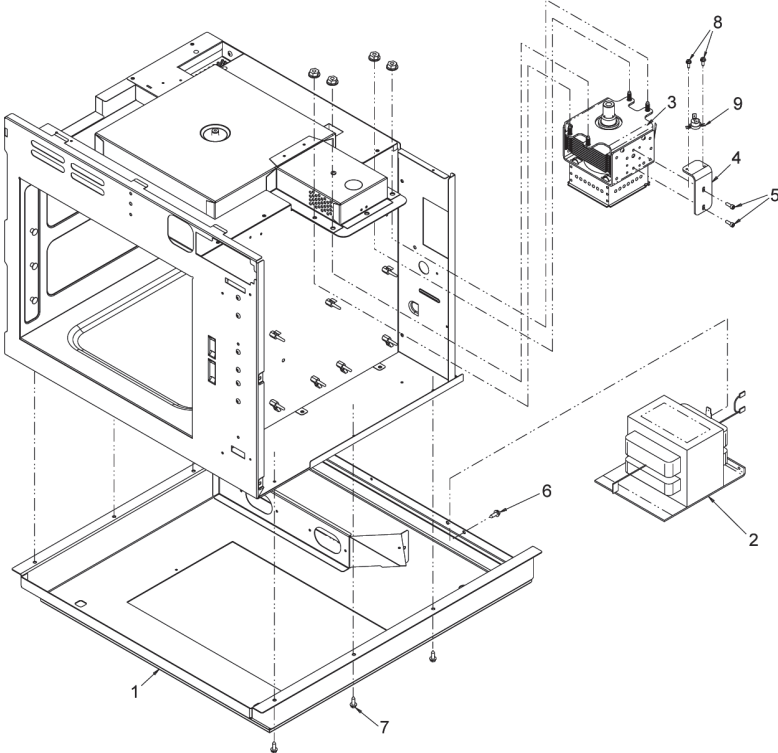

BASE / MAGNETRON / TRANSFORMER