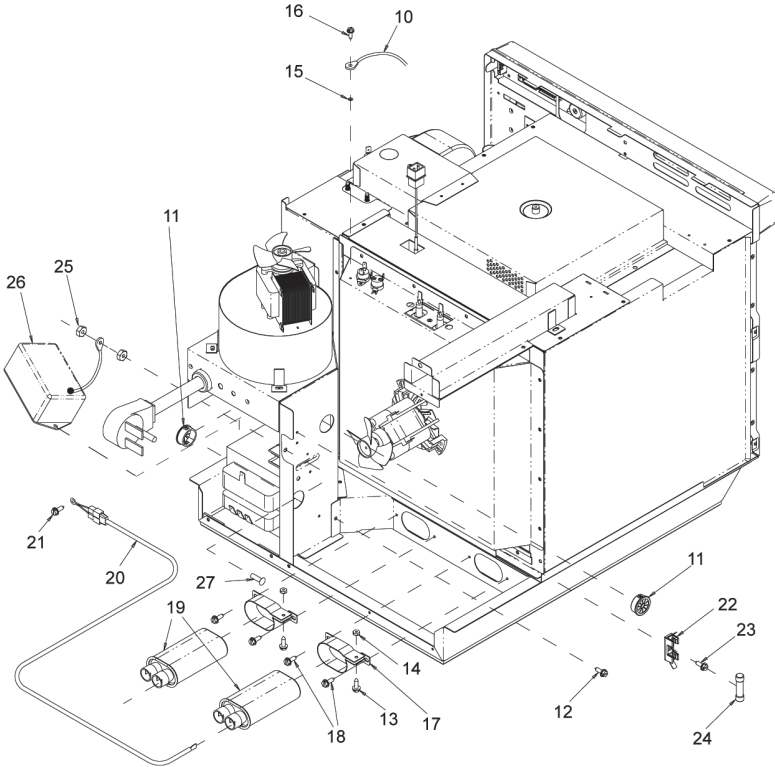

PLUGS / CAPACITORS / DIODE ASSEMBLY