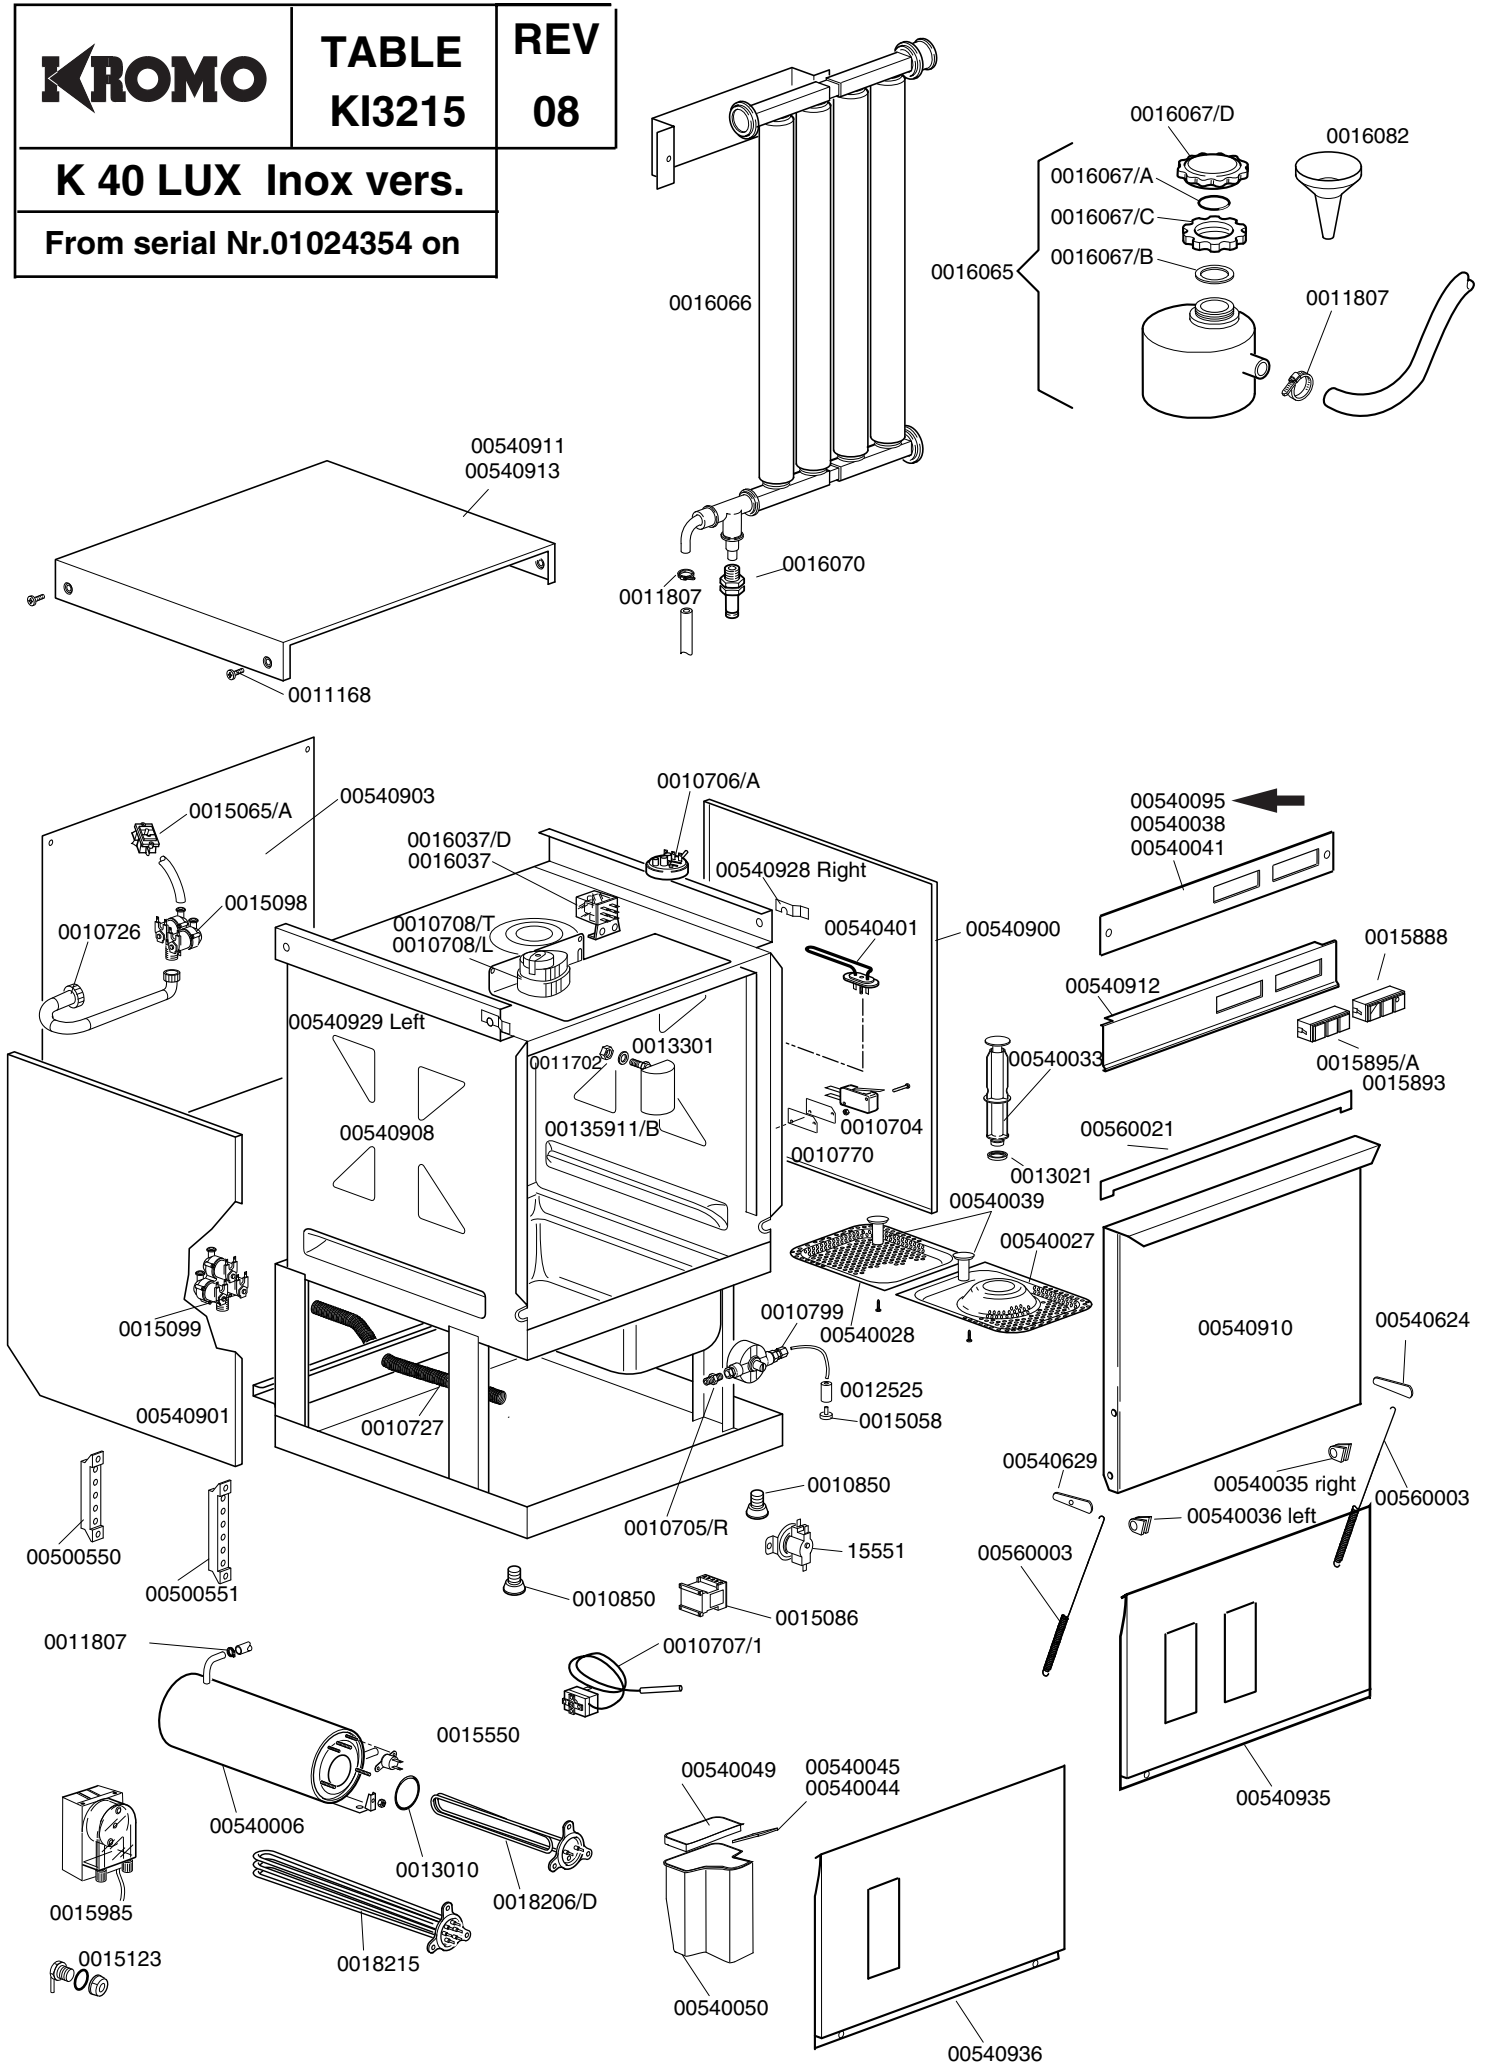

KROMO

**TABLE
KI3215**

**REV
08**

K 40 LUX Inox vers.

From serial Nr.01024354 on

K 40 LUX

TABLE KI3215

CODE	DESCRIPTION	CODE	DESCRIPTION
0010704	16A door safety microswitch	00540401	1200W 230V heating element
0010705/R	Pipe connection D.8	00540624	Right manoeuvring arm for door
0010706/A	"EL" pressure switch	00540629	Left manoeuvring arm for door
0010707/1	0-90°C thermostat	00540900	Right side
0010708/L	Rapid timer 120" 230/50	00540901	Left side
0010708/T	Rapid timer 150" 230/50 thermostop	00540903	Back
0010726	1,5x3/4 m. h20load pipe	00540908	Complete body
0010727	1,5 m. h20 drain liner	00540910	Complete door
0010770	Insulator for microswitch	00540911	Front plastic cover
0010799	Shining product dosing device type 1000 d.8	00540912	Neutral panel control inox
0010850	Plastic adjustable small foot	00540913	Front stainless steel cover
0011168	M6x12 TC stainless steel screw	00540928	Right cover holder for inox version
0011702	M8 stainless steel nut	00540929	Left cover holder for inox version
0011807	12/20 stainless steel clamps	00540935	Under door double additive container
0012525	Counter-weight for small filter	00540936	Under door single additive container
0013010	OR heating element gasket	00560003	Door spring
0013021	DEM 40 gasket	00560021	Door seal
0013301	14x8x1,5 diam. Fig. LS059 gasket	0015123	Detergent elbow injector
00135911/B	L=75 blu air trap	0016037/D	Bipolar relay 16A 230VaC 50/60 Hz
0015058	G.058 small shining product suct. filter	00540095	Silkscreen processed grill ←
0015065/A	Cable-fastener with screw		
0015086	230V 50/60Hz Remote control switch		
0015098	Double solenoid valve		
0015099	Triple solenoid valve		
0015550	Conveyor safety thermostat		
0015551	Fixed tank thermostat deflecting		
0015888	Start warn.light gray q 0/1 swith		
0015893	Bip.push.butt. Wat. Soft.-empty gray		
0015895/A	Push button dev cold+Temperature light+fix		
0015985	Electrical dosing device 3Lt/h		
0016037	V 1-2 relay		
0016065	Salt container		
0016066	1 liter 4 element decalcifier		
0016067/A	OR for salt container plug		
0016067/B	Salt container gasket		
0016067/C	Salt container ferrule		
0016067/D	Salt container plug		
0016070	CFD complete non-return valve		
0016082	Funnel		
0018206/D	2800W 220V heating element		
0018215	4KW 230V boiler heating element		
00500550	3 poles FV110 terminal board		
00500551	6 poles FV122 terminal board		
00540006	Boiler		
00540027	Surface semifilter without hole		
00540028	Surface se,ofooter with hole		
00540033	Overflow		
00540035	Right hinge shaft bush		
00540036	Left hinge shaft bush		
00540038	Neutral silkscreen processed grill		
00540039	Surface filter handle		
00540041	Silkscreen processed grill		
00540044	Front lid for additive doser container		
00540045	Front lid for detergent doser container		
00540049	Posterior lid for additive doser container		
00540050	Additive doser container		