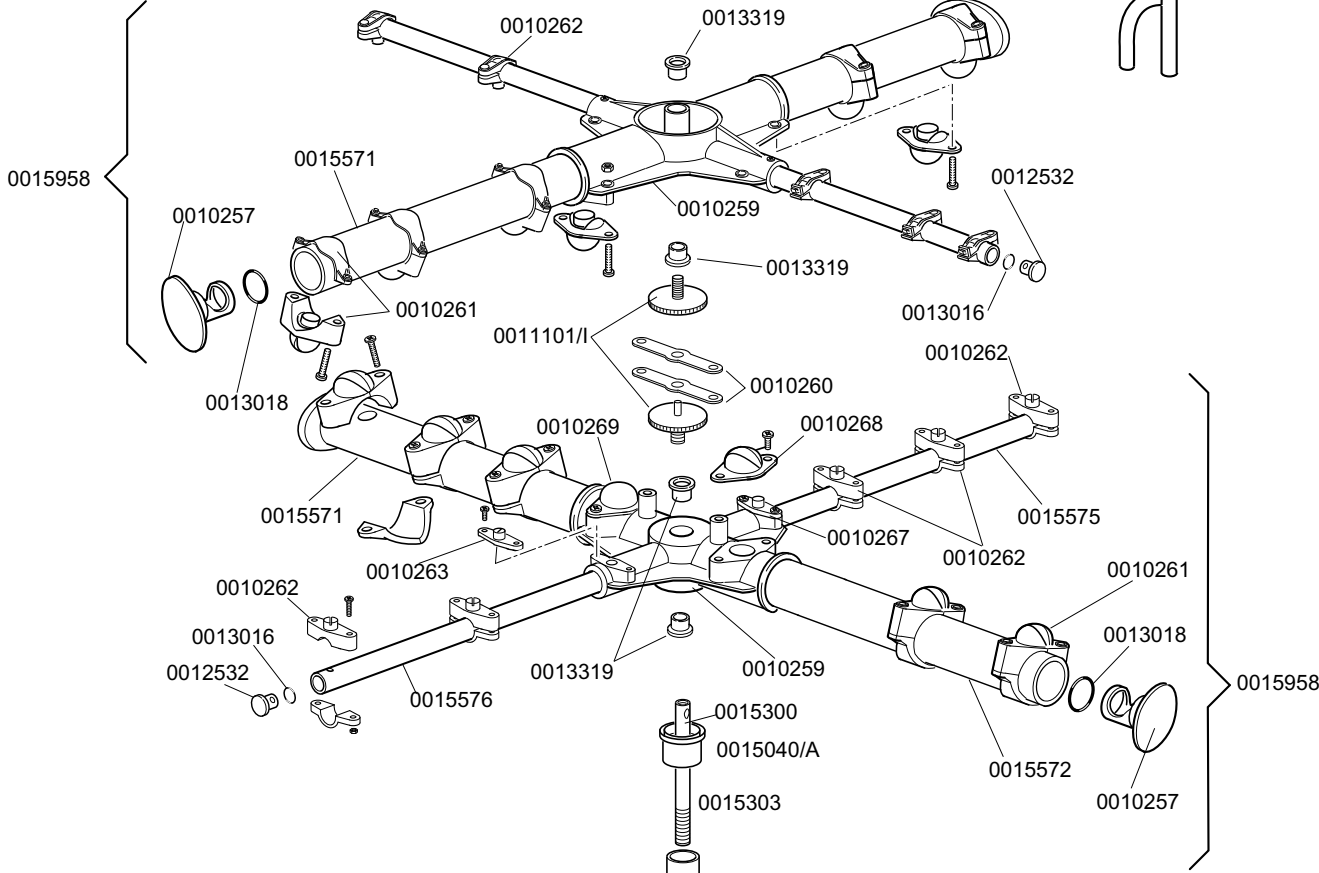

KROMO	TABLE	REV
	KI3830	01
K-70		↓