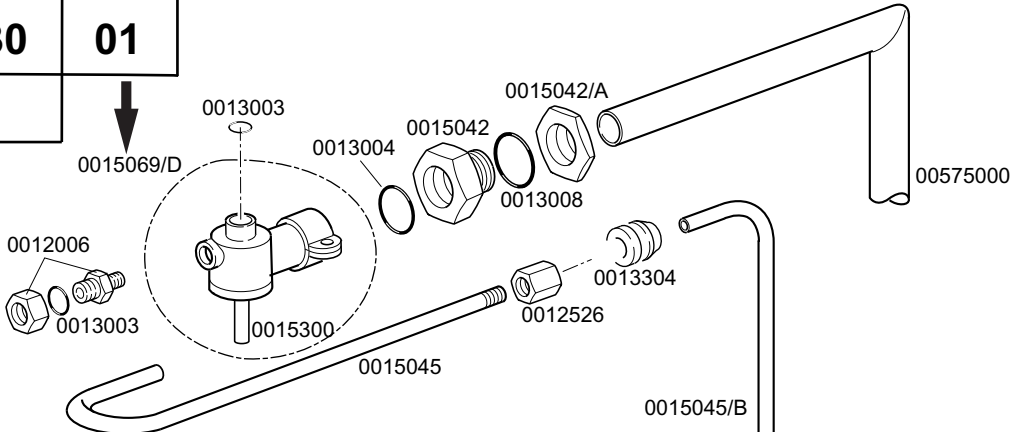

KROMO	TABLE	REV
	KI3830	01
K-70		↓