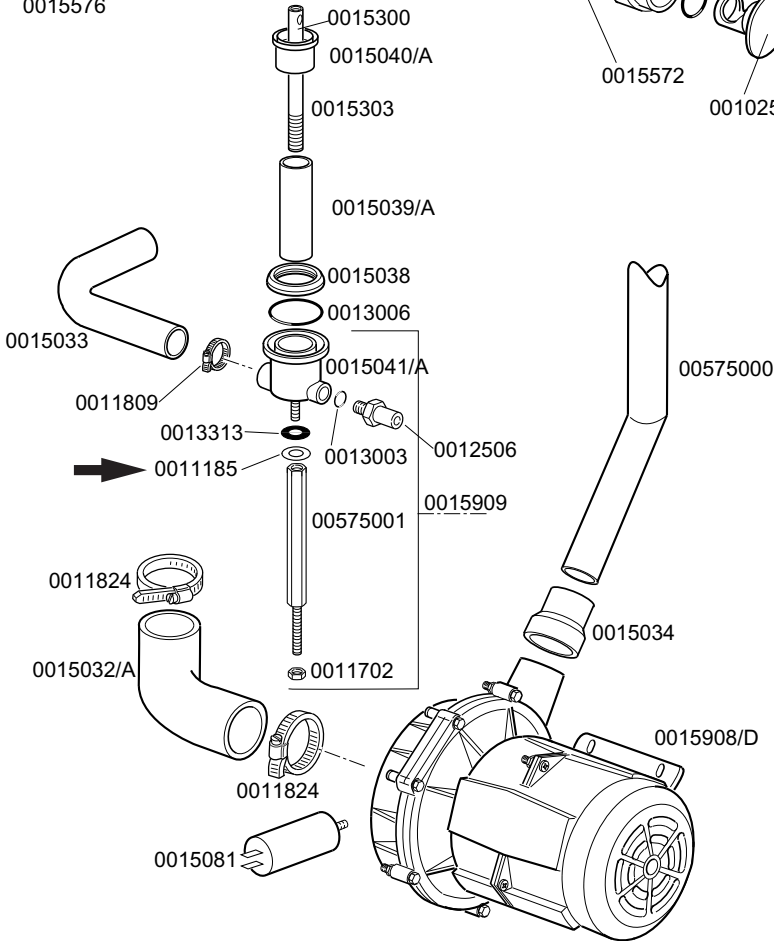

KROMO	TABLE	REV
	KI3830	01
K-70		↓