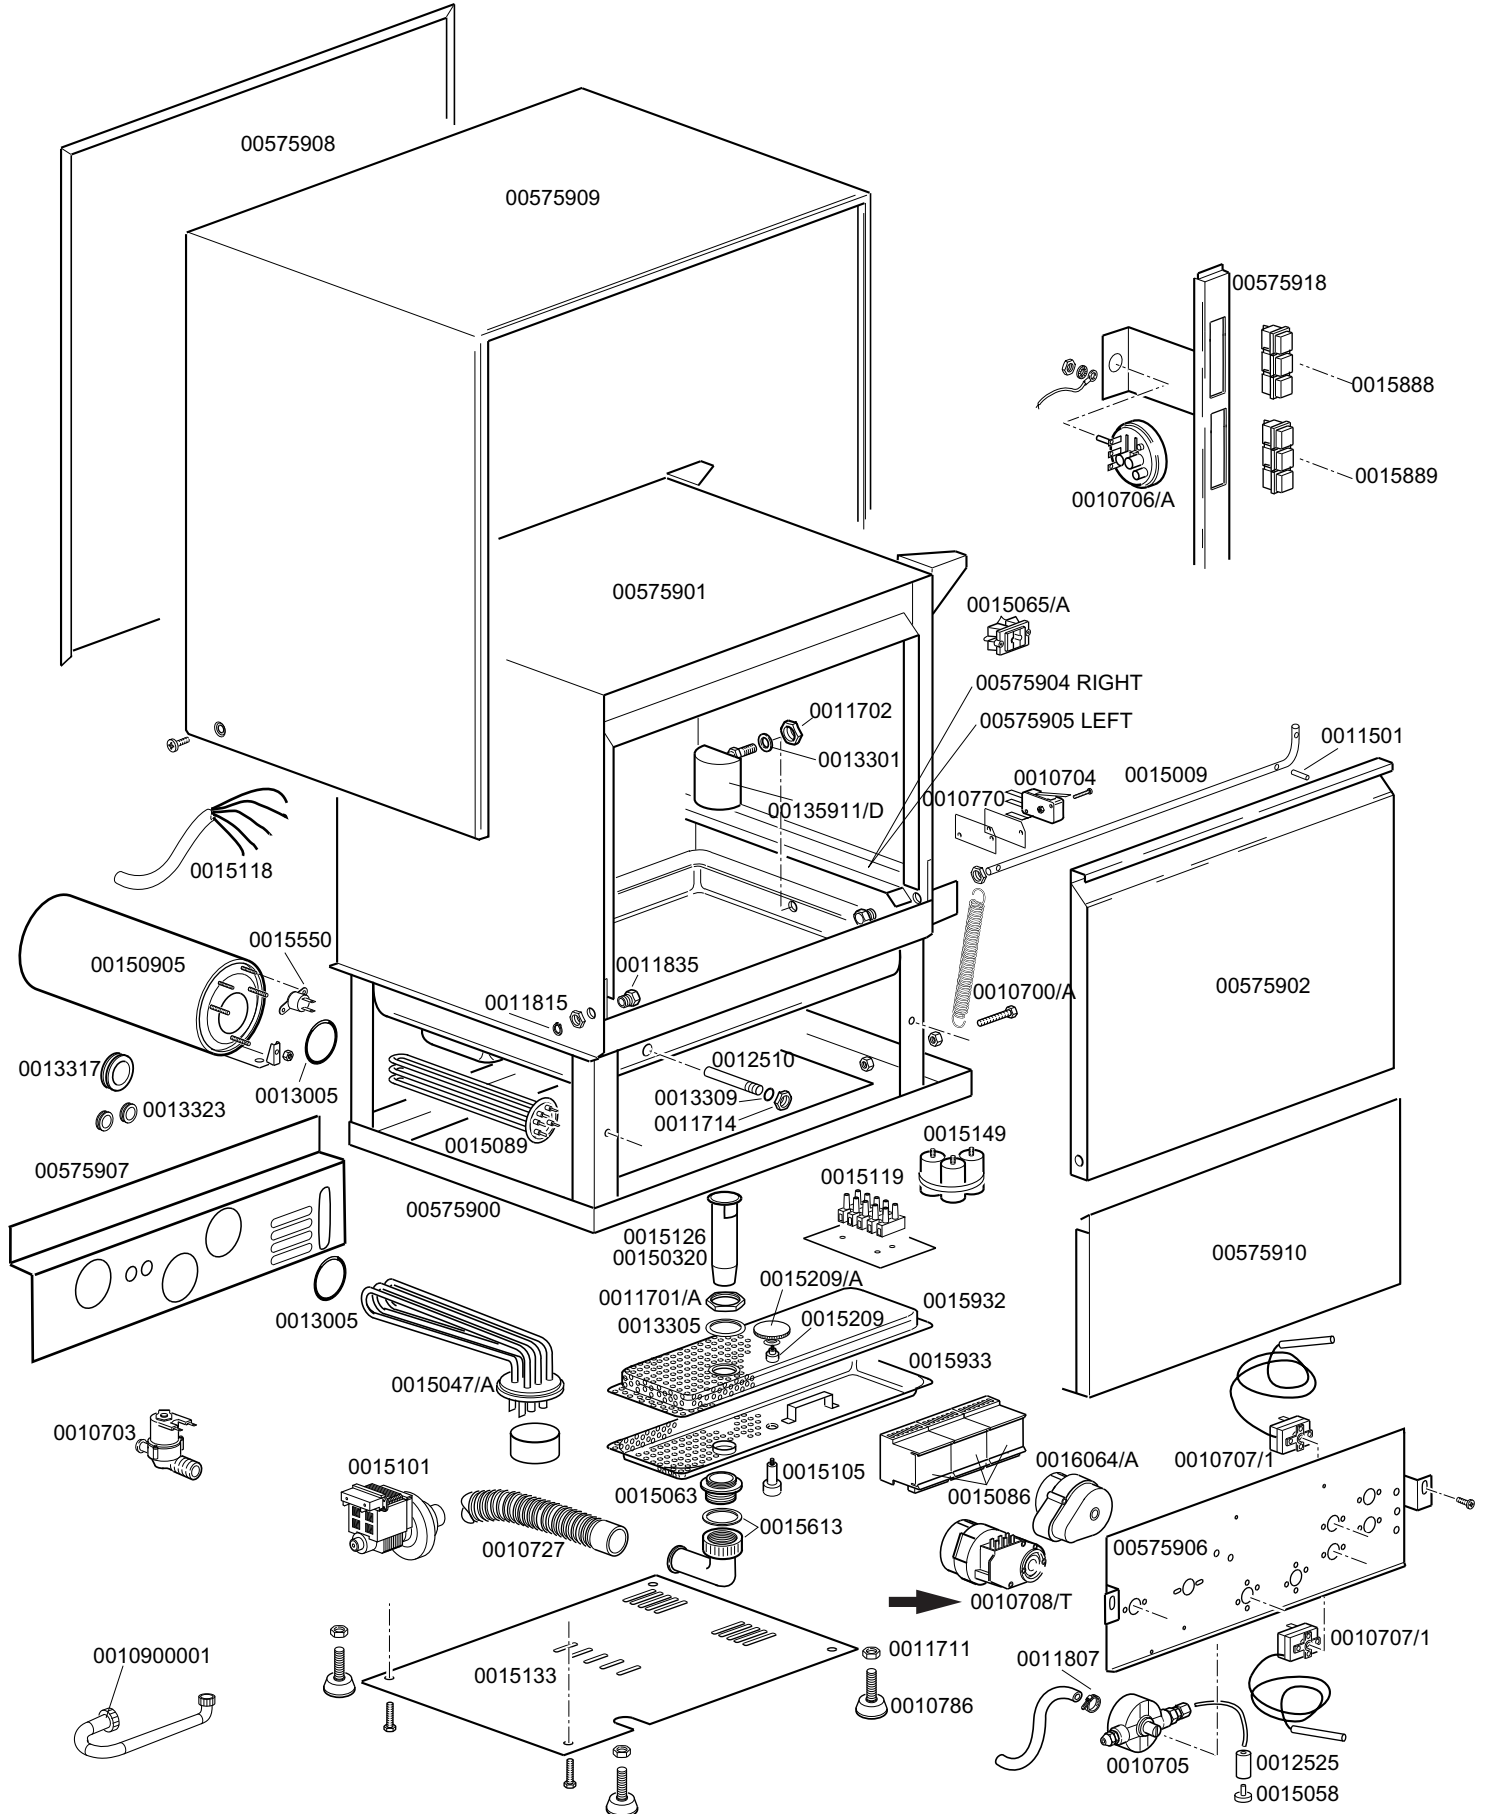

KROMO

**TABLE
Ki3810**

**REV
03**

K-70

From serial Nr°00024794 on

DISH-WASHER K-70

TABLE Ki3810

CODE	DESCRIPTION	CODE	DESCRIPTION
0010703	220V entry solenoid valve	00575901	Complete tank
0010700/A	2,5 d. wire traction-spring	00575902	Complete door
0010704	16A door safety microswitch	00575904	Right guide for basket
0010705	Shining product dosing device	00575905	Left guide for basket
0010706/A	55-30 pressure switch	00575906	Electrical component panel
0010706/A	"EL" pressure switch	00575907	Back protection
0010707/1	0-90°C TR2 thermostat	00575908	Rear panel
0010707/1	Thermostat	00575909	Externall sheel coating
→ 0010708/T	Timer 150" 230V 50Hz with Termostop	00575910	Lower door panel
0010727	Drain pipe	00575918	hole control panel
0010770	Insulator for microswitch	00150320	Over flow for drain pump machine
0010786	M10x25 40 d. small black foot		
0010900001	Tub load pipe		
0011501	M5x20 El small stainless steel screw		
0011701/A	36x5 nut		
0011702	M8 stainless steel nut		
0011711	M10 zinc-plated nut		
0011714	M10x1 nut for thermostat probe-holder		
0011807	12/20 Stainless steel clamps		
0011815	8 d. stainless steel shaft clasp		
0011835	M11x1 brass ferrule with nut		
0012510	Thermostat probe-holder		
0012525	Counter-weight for small filter		
0013005	OR 151		
0013301	14x8x1,5 d. gasket		
0013305	Drain elbow gasket		
0013305	44x32x3 F.LS061 drain elbow gasket		
0013309	10x14x1,5 d. gasket		
0013317	40 d. rubber cable-pass		
0013323	13 d. rubber cable-pass		
00135911/D	Complete vair trap		
0015009	Door rod		
0015047/A	2700W tub heating element		
0015058	Small shining product suction filter		
0015063	Stainless steel floor drain		
0015065/A	Cable fastener with screw		
0015086	230V 50-60HZ remote control switch		
0015089	4500W boiler heating element		
00150905	Complete boiler		
0015101	Drain pump		
0015105	Filter fastening knob		
0015118	5x2,5x2500 cable		
0015119	12 poles PA 76 terminal board		
0015126	Overflow device		
0015133	Base protection		
0015149	Low noise filter		
0015209	Filter fastening pin		
0015209/A	Filter fastening ferrule		
0015550	Conveyor safety thermostat		
0015613	1" nylon elbow		
0015888	Start.warn.light-gray Q 0/1 switch		
0015889	Empty warning-temp.empty Q gray		
0015932	2 hole rectangular filter		
0015933	1,6 hole stainless steel top filter		
0016064/A	Timer 18' CDC		
00575900	25/10 stainless steel base		