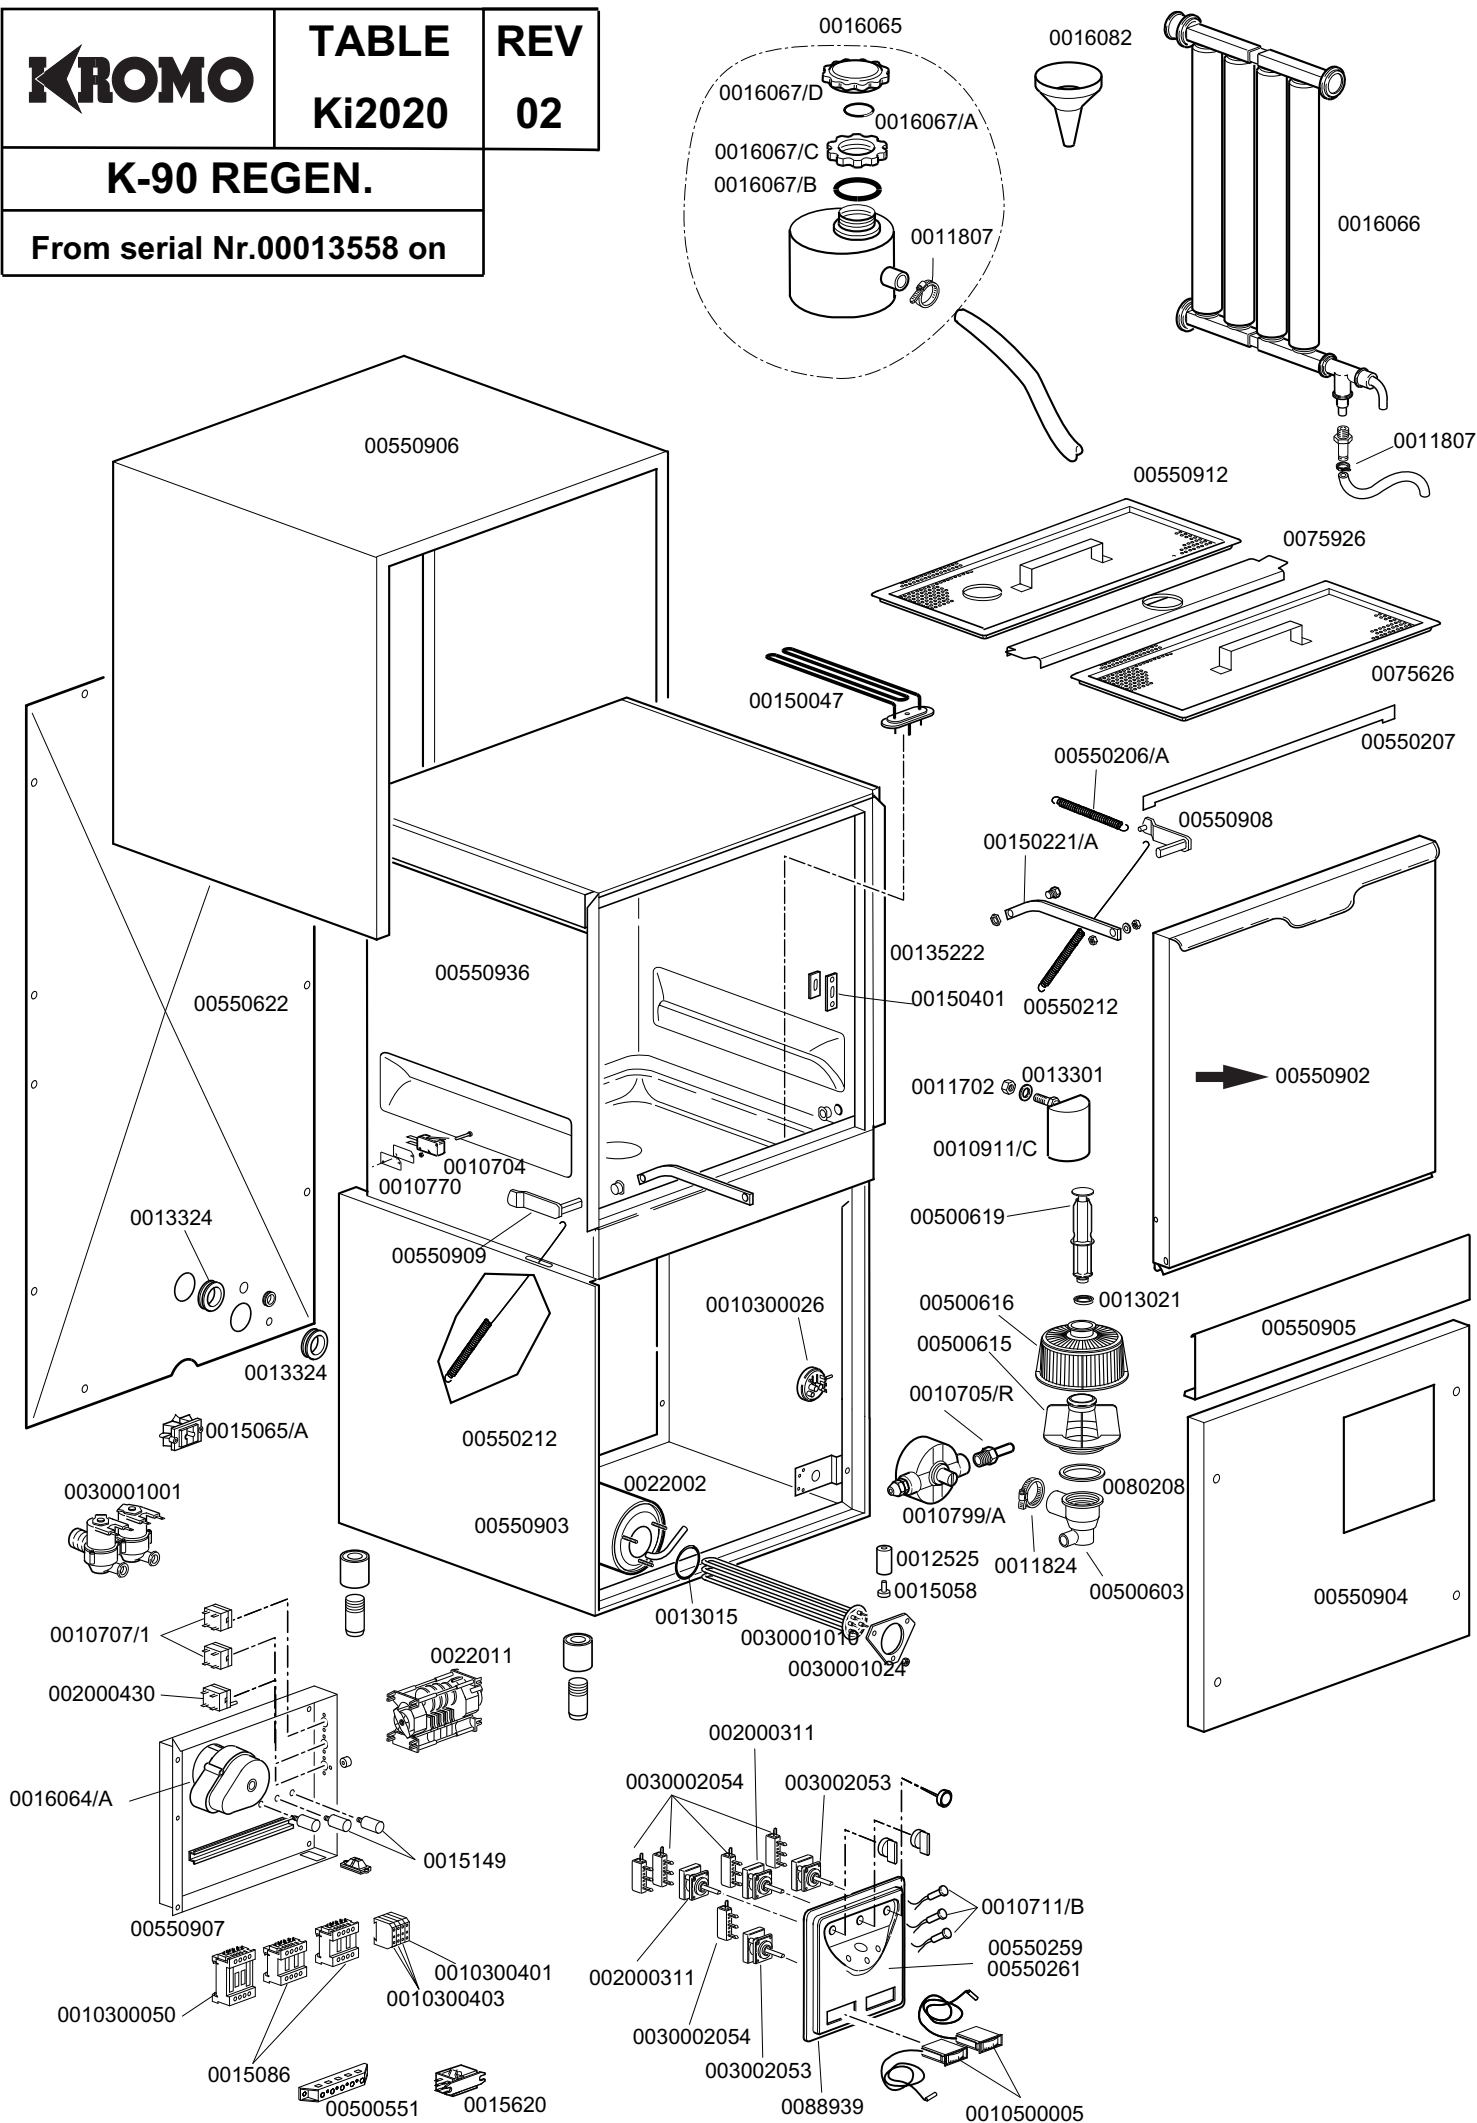

KROMO

**TABLE
Ki2020**

**REV
02**

K-90 REGEN.

From serial Nr.00013558 on