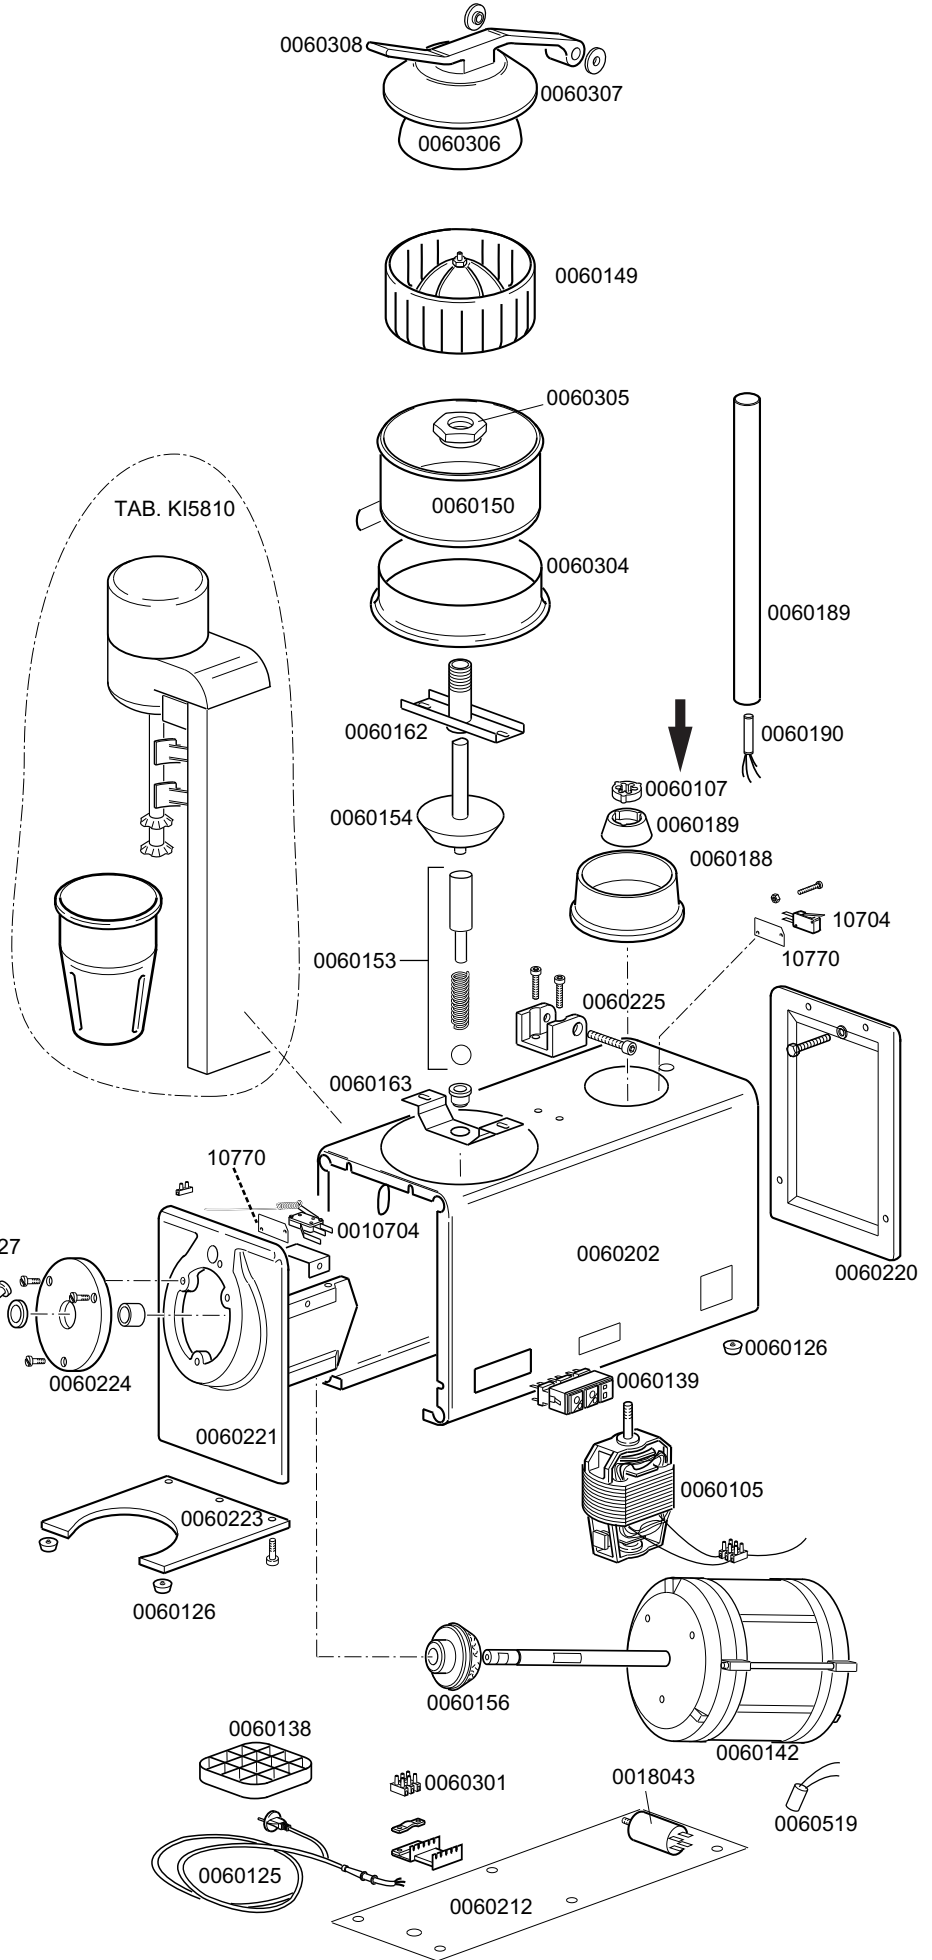

KROMO

**TABLE
KI5720**

**REV
03**

BK12 - BK13

MULTIPLE GROUPS BK12-BK13

**TABLE
KI5720**

CODE	DESCRIPTION	CODE	DESCRIPTION
0010704	Door safety microswitch	0060116	Knife assembly ←
→ 0060108	Mixer cone	0060197	V-ring Ø 6 ←
0018043	10 Microfarad condenser		
0060105	R93 2V engine		
→ 0060107	Female gear		
→ 0060109	Male gear		
0060125	Power supply cable		
0060126	Rubber small foot		
0060127	Blade for ice-crusher		
0060134	Blade holder		
0060135	Ice holder		
0060136	Perforated round small grill		
0060137	Ice holder grill		
0060138	Glasses holder		
0060139	Triple push button panel		
0060142	Main motor		
0060149	Complete cone		
0060150	Fruit juice squeezer basing		
0060153	Complete press axis spring		
0060154	Aluminium pulley		
0060156	Clutch pulley		
0060162	Axis guide		
0060163	Stand axis		
0060176	Complete glass 1,5 liter with blade		
0060177	Complete glass 3 liter with blade		
0060178	Complete glass 1,5 liter with cone		
0060179	Complete glass 3 liter with cone		
→ 0060180	Knife assembly		
→ 0060181	Mixer cone		
0060182	Cover glass		
0060183	Glass gasket		
0060184	Glass base		
0060185	Male gear		
0060187	Gear support		
0060188	Glass support		
0060189	Reed holder pipe		
0060190	Safety reed		
0060191	Glass 1 liter		
0060192	Plug for glass cover		
→ 0060195	Bushing support disk		
→ 0060196	Anti friction washer		
0060202	Complete stainless steel carter		
0060212	Small bottom protection		
0060220	End-plated		
0060221	Feedbox holder		
0060223	Base		
0060224	Feedbox support		
0060225	Lever holder		
0060301	PA 27 3 poles terminal board		
0060302	Ice-press handle		
0060304	Basin citrus fruit squeezer support		
0060305	Nut lock small basin		
0060306	Little bell citrus fruit squeezer		
0060307	Little bell citrus fruit squeezer cover		
0060308	Citrus-fruit squeezer handle		
0060519	Radio interference filter		