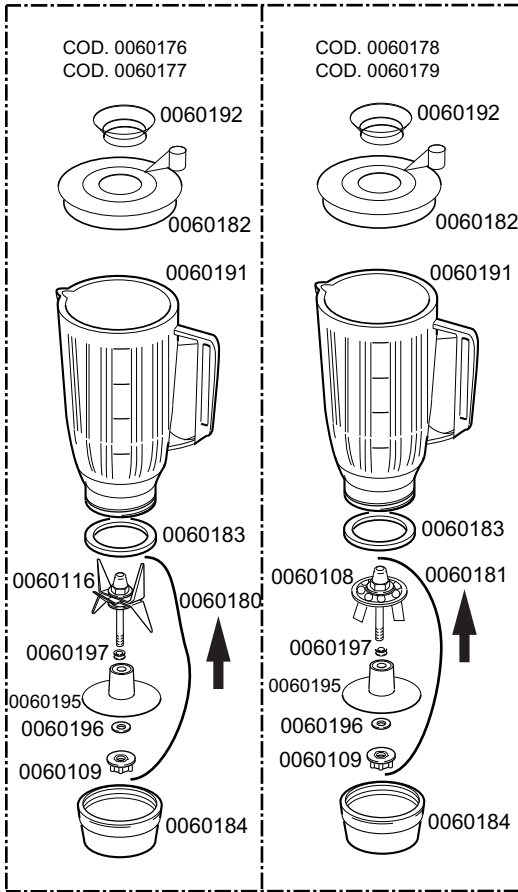

KROMO

**TABLE
KI5720**

**REV
03**

BK12 - BK13

MULTIPLE GROUPS BK12-BK13

**TABLE
KI5720**

CODE	DESCRIPTION	CODE	DESCRIPTION
0010704	Door safety microswitch	0060116	Knife assembly ←
→ 0060108	Mixer cone	0060197	V-ring Ø 6 ←
0018043	10 Microfarad condenser		
0060105	R93 2V engine		
→ 0060107	Female gear		
→ 0060109	Male gear		
0060125	Power supply cable		
0060126	Rubber small foot		
0060127	Blade for ice-crusher		
0060134	Blade holder		
0060135	Ice holder		
0060136	Perforated round small grill		
0060137	Ice holder grill		
0060138	Glasses holder		
0060139	Triple push button panel		
0060142	Main motor		
0060149	Complete cone		
0060150	Fruit juice squeezer basing		
0060153	Complete press axis spring		
0060154	Aluminium pulley		
0060156	Clutch pulley		
0060162	Axis guide		
0060163	Stand axis		
0060176	Complete glass 1,5 liter with blade		
0060177	Complete glass 3 liter with blade		
0060178	Complete glass 1,5 liter with cone		
0060179	Complete glass 3 liter with cone		
→ 0060180	Knife assembly		
→ 0060181	Mixer cone		
0060182	Cover glass		
0060183	Glass gasket		
0060184	Glass base		
0060185	Male gear		
0060187	Gear support		
0060188	Glass support		
0060189	Reed holder pipe		
0060190	Safety reed		
0060191	Glass 1 liter		
0060192	Plug for glass cover		
→ 0060195	Bushing support disk		
→ 0060196	Anti friction washer		
0060202	Complete stainless steel carter		
0060212	Small bottom protection		
0060220	End-plated		
0060221	Feedbox holder		
0060223	Base		
0060224	Feedbox support		
0060225	Lever holder		
0060301	PA 27 3 poles terminal board		
0060302	Ice-press handle		
0060304	Basin citrus fruit squeezer support		
0060305	Nut lock small basin		
0060306	Little bell citrus fruit squeezer		
0060307	Little bell citrus fruit squeezer cover		
0060308	Citrus-fruit squeezer handle		
0060519	Radio interference filter		