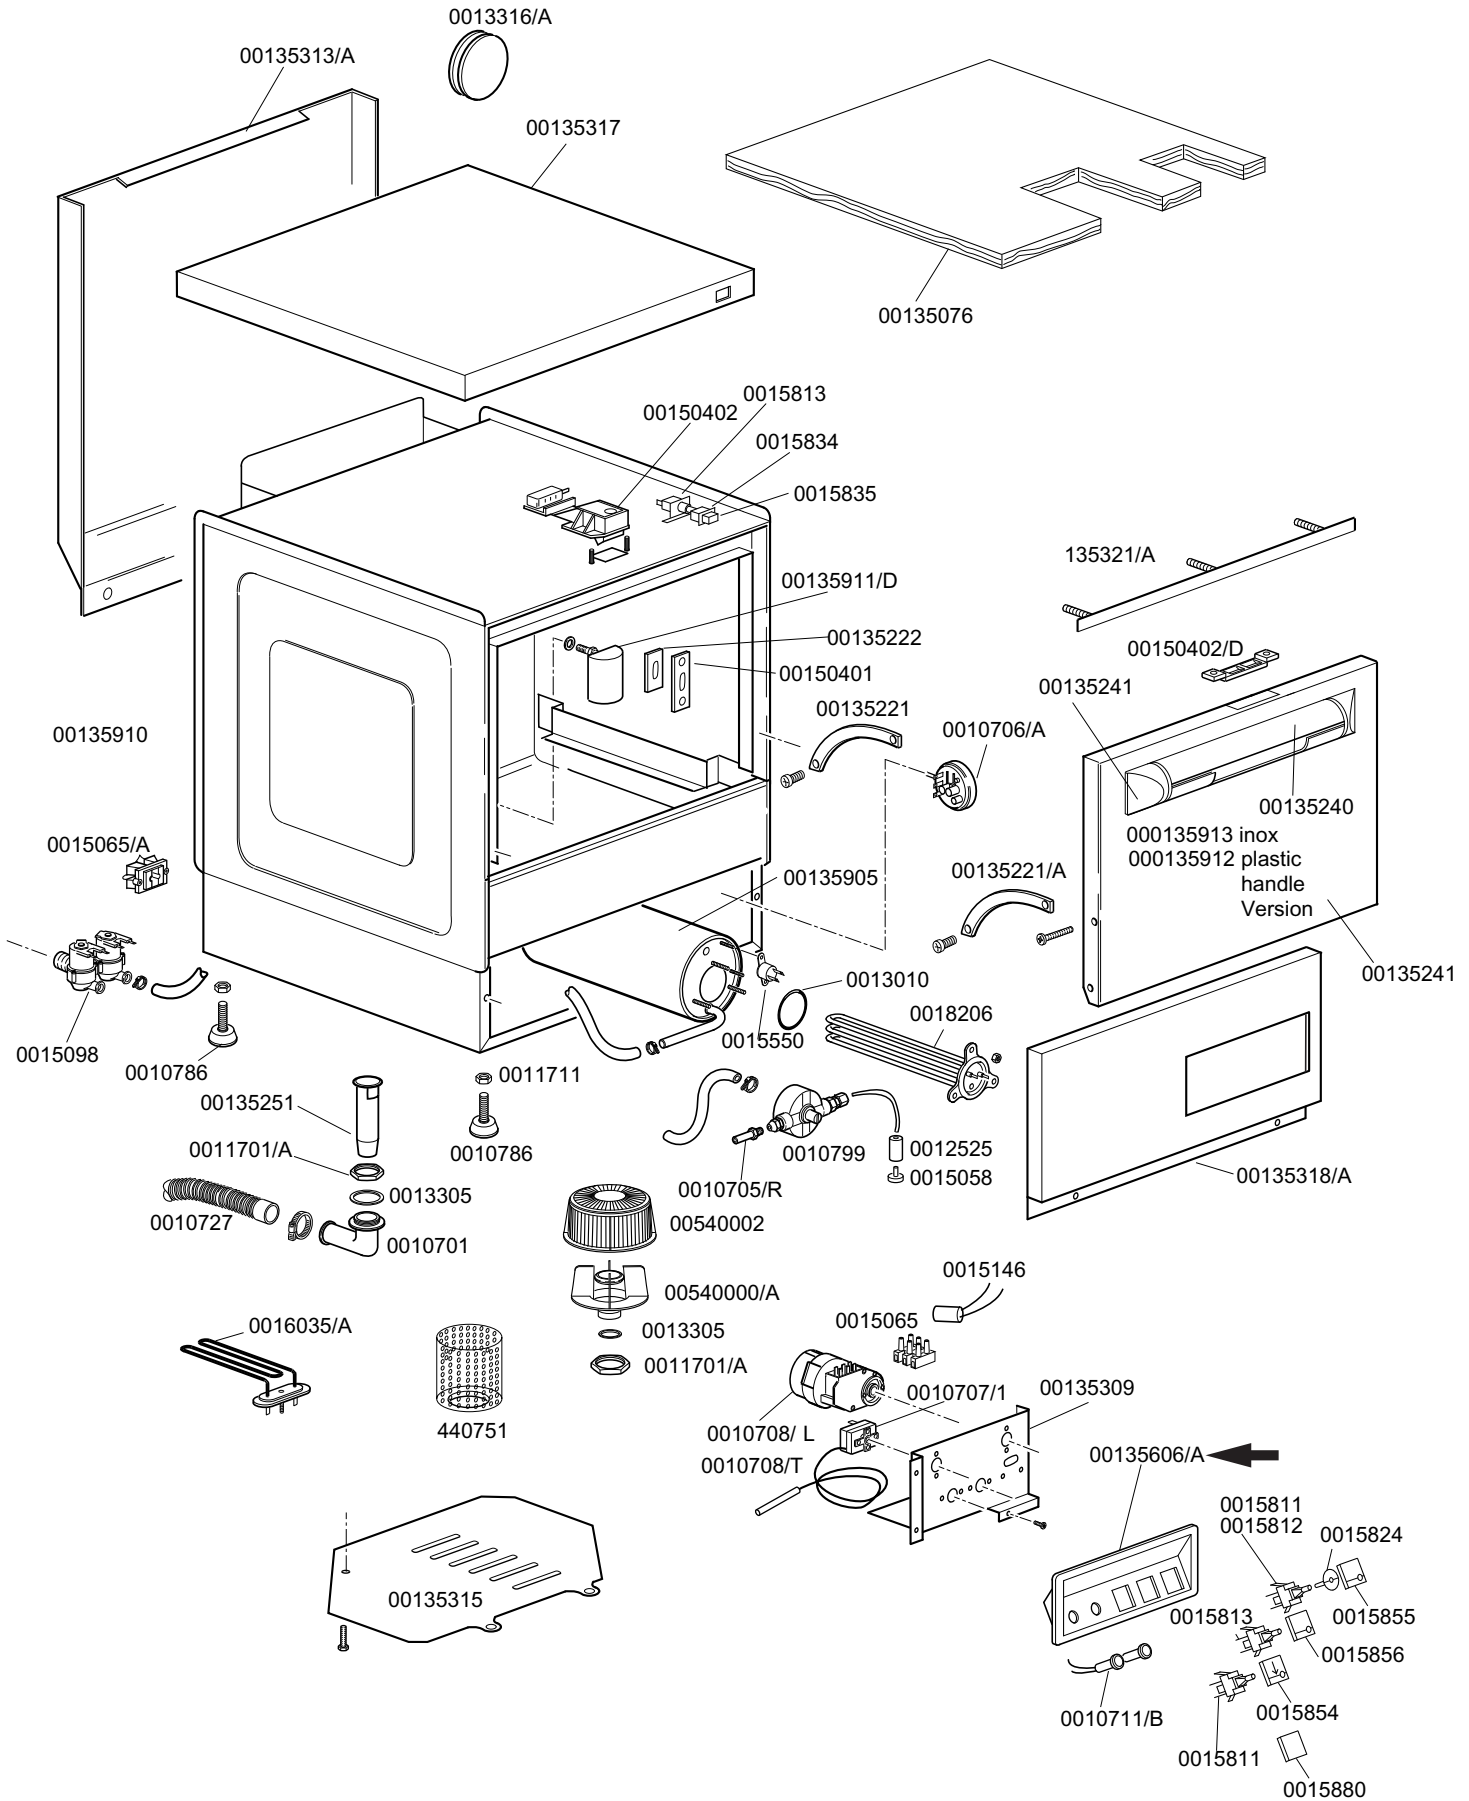

KROMO

TABLE
KI4010

REV
10

GLASSWASHER K 35

From serial Nr.01020578 on

GLASSWASHER K 35

TABLE KI4010

CODE	DESCRIPTION	CODE	DESCRIPTION
0010701	Drain elbow	0016035/A	1850W basin heating element
0010705/R	Pipe fitting d. 8	0018206	2400W heating element
0010706/A	Pressure switch	00440751	Inox filter for drain pump
0010707/1	0-90 TR2 thermostat	00540000/A	Filter body
0010708/L	Rapid timer 120"	00540002	Plastic filter for body d. 42
0010708/T	Rapid timer 150" 230V. 50Hz Thermos.		
0010711/B	Fluor pilot lamp		
0010727	1,5m H2O drain liner		
0010786	40 Diam.M10X25 small black foot		
0010799	Shining product dosing device		
0011701	36x5 nut		
0011701/A	Stainless steel nut for floor drain		
0011711	M10 znc-plated nut		
0012525	Counter weight for small filter		
0013010	Heating element gasket		
0013305	Drain elbow gasket		
00135076	Polystyrene coat K 35		
00135221	Right door rod		
00135221/A	Left door rod		
00135222	Beating door		
00135240	Handle door in plastic		
00135241	Ending of handle K		
00135251	Overflow K 35		
00135309	Support component K 35		
00135313/A	Dorsal panel K 35		
00135315	Base protection for K 35		
00135317	Lid for K 35		
00135318/A	Lower door K 35		
00135321/A	Angular for door gasket		
0013316/A	Blind gasket for DVGW hole		
00135606/A	3F+2S instrument panel		
00135905	Complete boiler		
00135910	Complete body for K 35		
00135911/D	Complete air trap		
00135912	Complete door plastic handle version		
00135913	Complete inox door		
00150401	Guide for bent rod		
00150402	Complete brass hook		
00150402/D	Block brass door hook		
0015058	Small shining product suction filter		
0015065	12 poles terminal board		
0015065/A	Cable fastener with screw		
0015098	Double solenoid valve		
0015146	Antijamming filter		
0015550	Conveyor safety thermostat		
0015811	Button fruit 16A bipolar		
0015812	Button fruit 16A		
0015813	Button fruit unip. 16A		
0015824	Green-orange cam		
0015834	Start switch		
0015835	Square start button		
0015854	Switch Q5 drain pump		
0015855	Switch Q5 yellow		
0015872	Switch Q7 green		
0015874	Main Switch Q6 green		
0015880	Square grey fix push button		