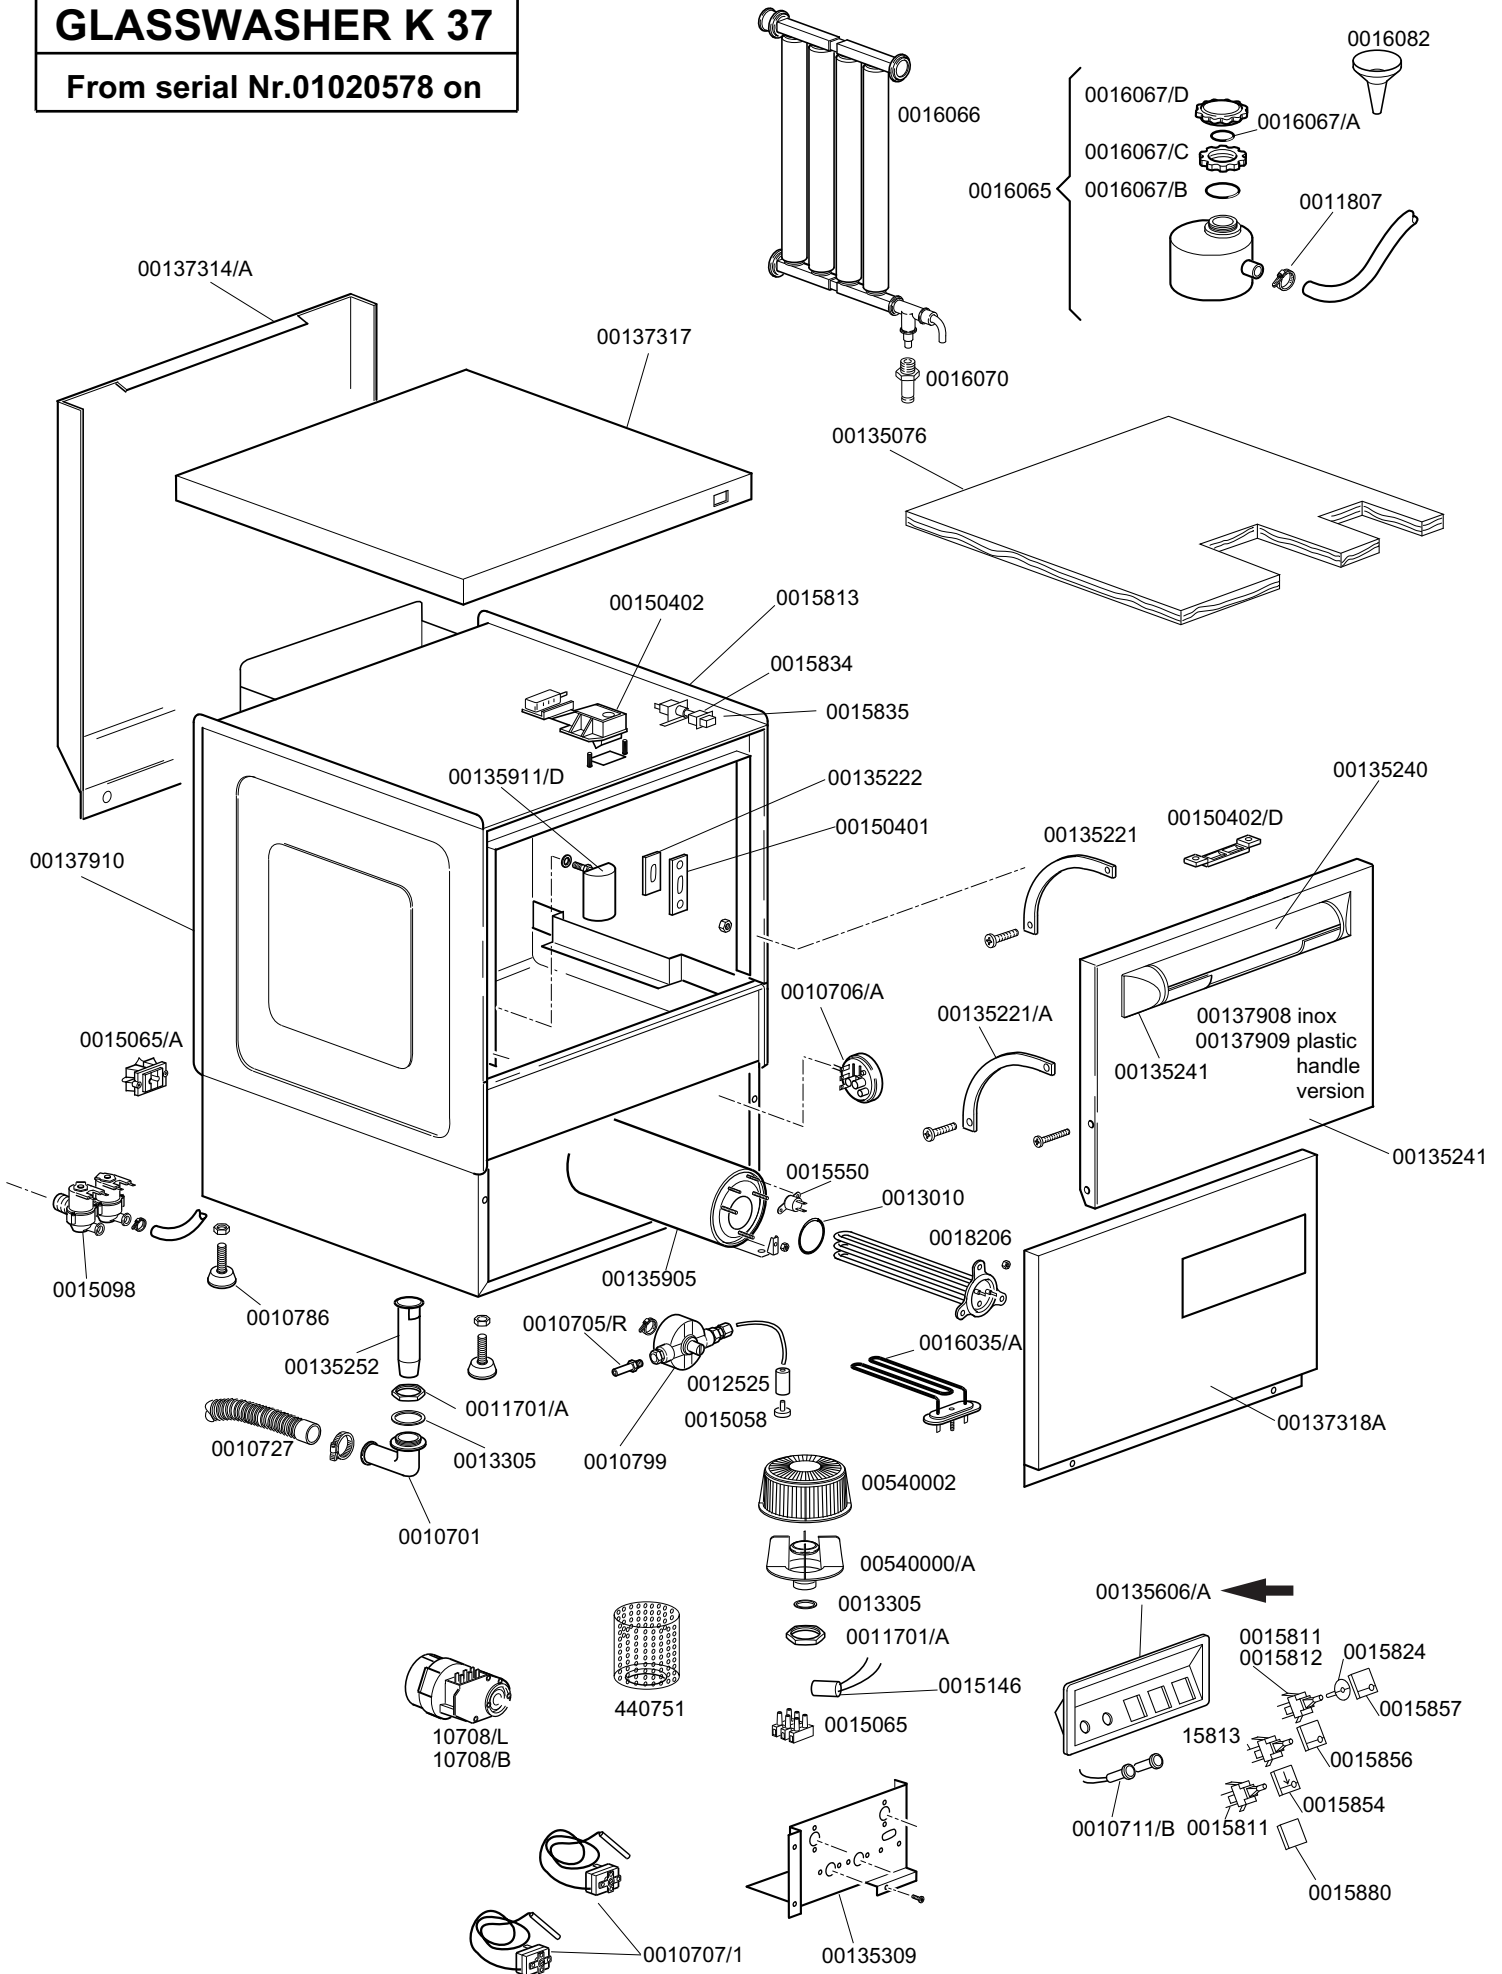

KROMO**TABLE
KI4110****REV
11****GLASSWASHER K 37****From serial Nr.01020578 on**

GLASSWASHER K 37

TABLE KI4110

CODE	DESCRIPTION	CODE	DESCRIPTION
0010701	Drain elbow	0016067/C	Salt container ferrule
0010705/R	Pipe fitting d. 8	0016067/D	Salt container plug
0010706/A	Pressure switch	0016070	CFD complete non return valve
0010707/1	0-90 TR2 thermostat	0016082	Funnel
0010708/B	Rapid timer 150"	0018206	2400W heating element
0010708/L	Rapid timer 120"	00440751	Inox filter for drain pump
0010711/B	Fluor pilot lamp	00540000/A	Filter body d. 42
0010727	1,5m H2O drain liner	00540002	Filter for body d. 42
0010786	40 Diam.M10X25 small black foot	0015880	Square grey fix push button
0010799	Shining product dosing device		
0011701/A	Stainless steel nut for floor drain		
0012525	Counter weight for small filter		
0013010	Heating element gasket		
0013305	Drain elbow gasket		
00135076	Polystyrene coat K 37		
00135221	Right door rod		
00135221/A	Left door rod		
00135222	Beating door		
00135240	Handle door in plastic		
00135241	Ending of handle K		
00135252	Overflow K 37		
00135309	Support component K 37		
0015880	Square grey fix push button		
→ 00135606/A	3F+2S instrument panel		
00135905	Complete boiler		
00135911/D	Complete air-trap		
00137314/A	Dorsal panel K 37		
00137317	Lid for K 37		
00137318/A	Lower door K 37		
00137908	Complete door K 37		
00137909	Complete door with plastic handle		
00137910	Complete body K 37		
00150401	Guide for bent rod		
00150402	Complete brass hook		
00150402/D	Block brass door hook		
0015058	Small shining product suction filter		
0015065	12 poles terminal board		
0015065/A	Cable fastener with screw		
0015098	Double solenoid valve		
0015146	Antijamming filter		
0015550	Conveyor safety thermostat		
0015811	Button fruit 16A bipolar		
0015812	Button fruit 16A		
0015813	Button fruit unip. 16A		
0015824	Green-orange cam		
0015834	Start switch		
0015835	Square start button		
0015854	Switch Q5 drain pump		
0015855	Switch Q5 yellow		
0015874	Main Switch Q6 green		
0015872	Switch Q7 green		
0016035/A	Short heating element		
0016065	Salt container		
0016066	1 liter 4 element decalcifier		
0016067/A	OR for salt container plug		
0016067/B	Salt container gasket		