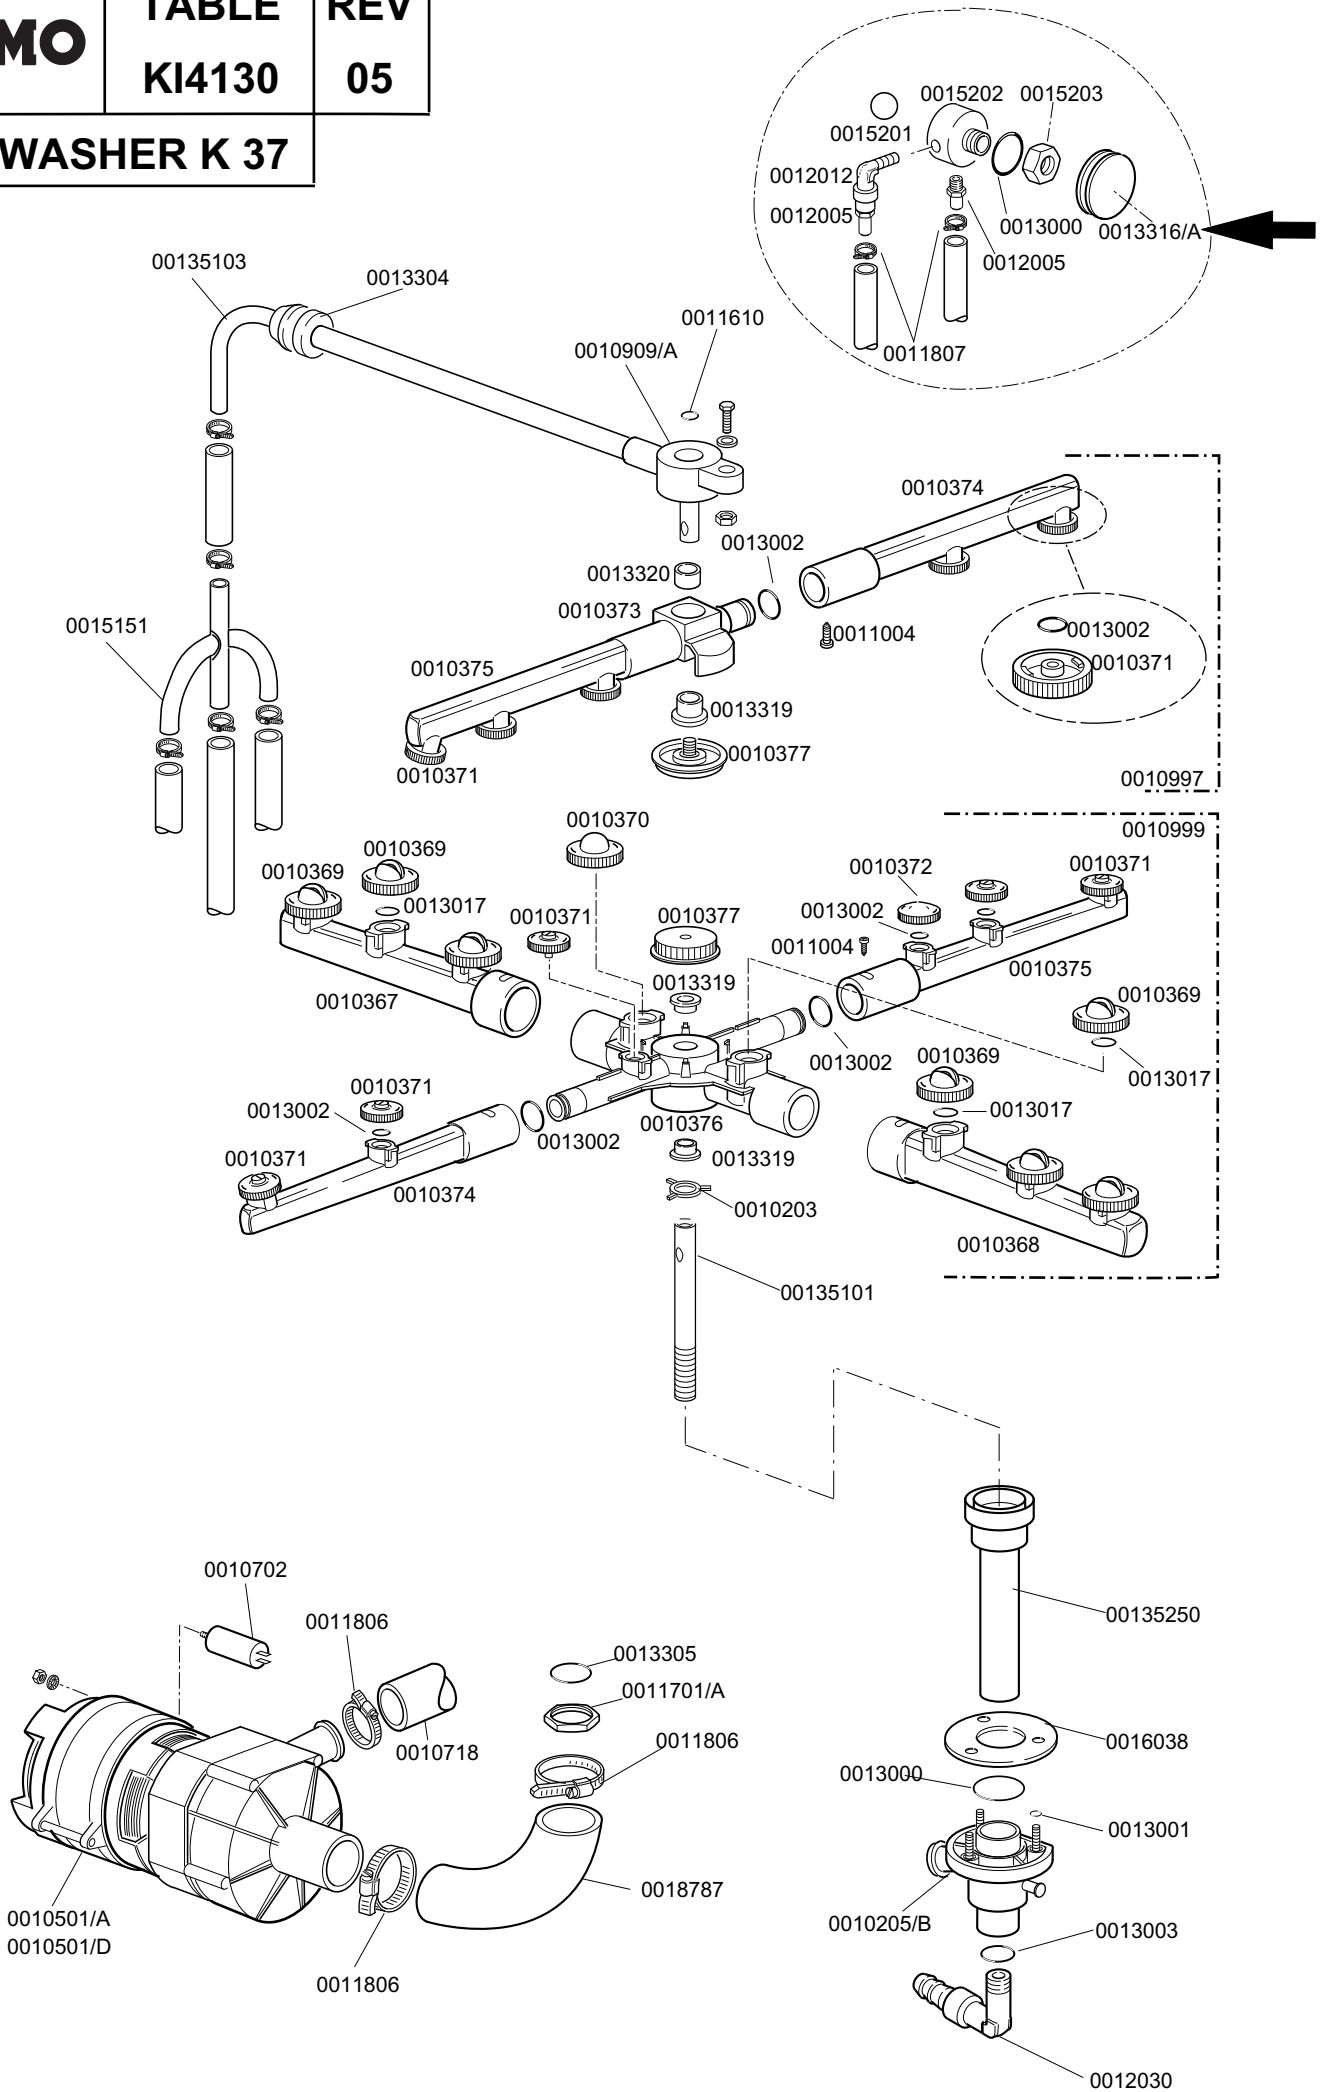

KROMO

**TABLE
KI4130**

**REV
05**

GLASSWASHER K 37