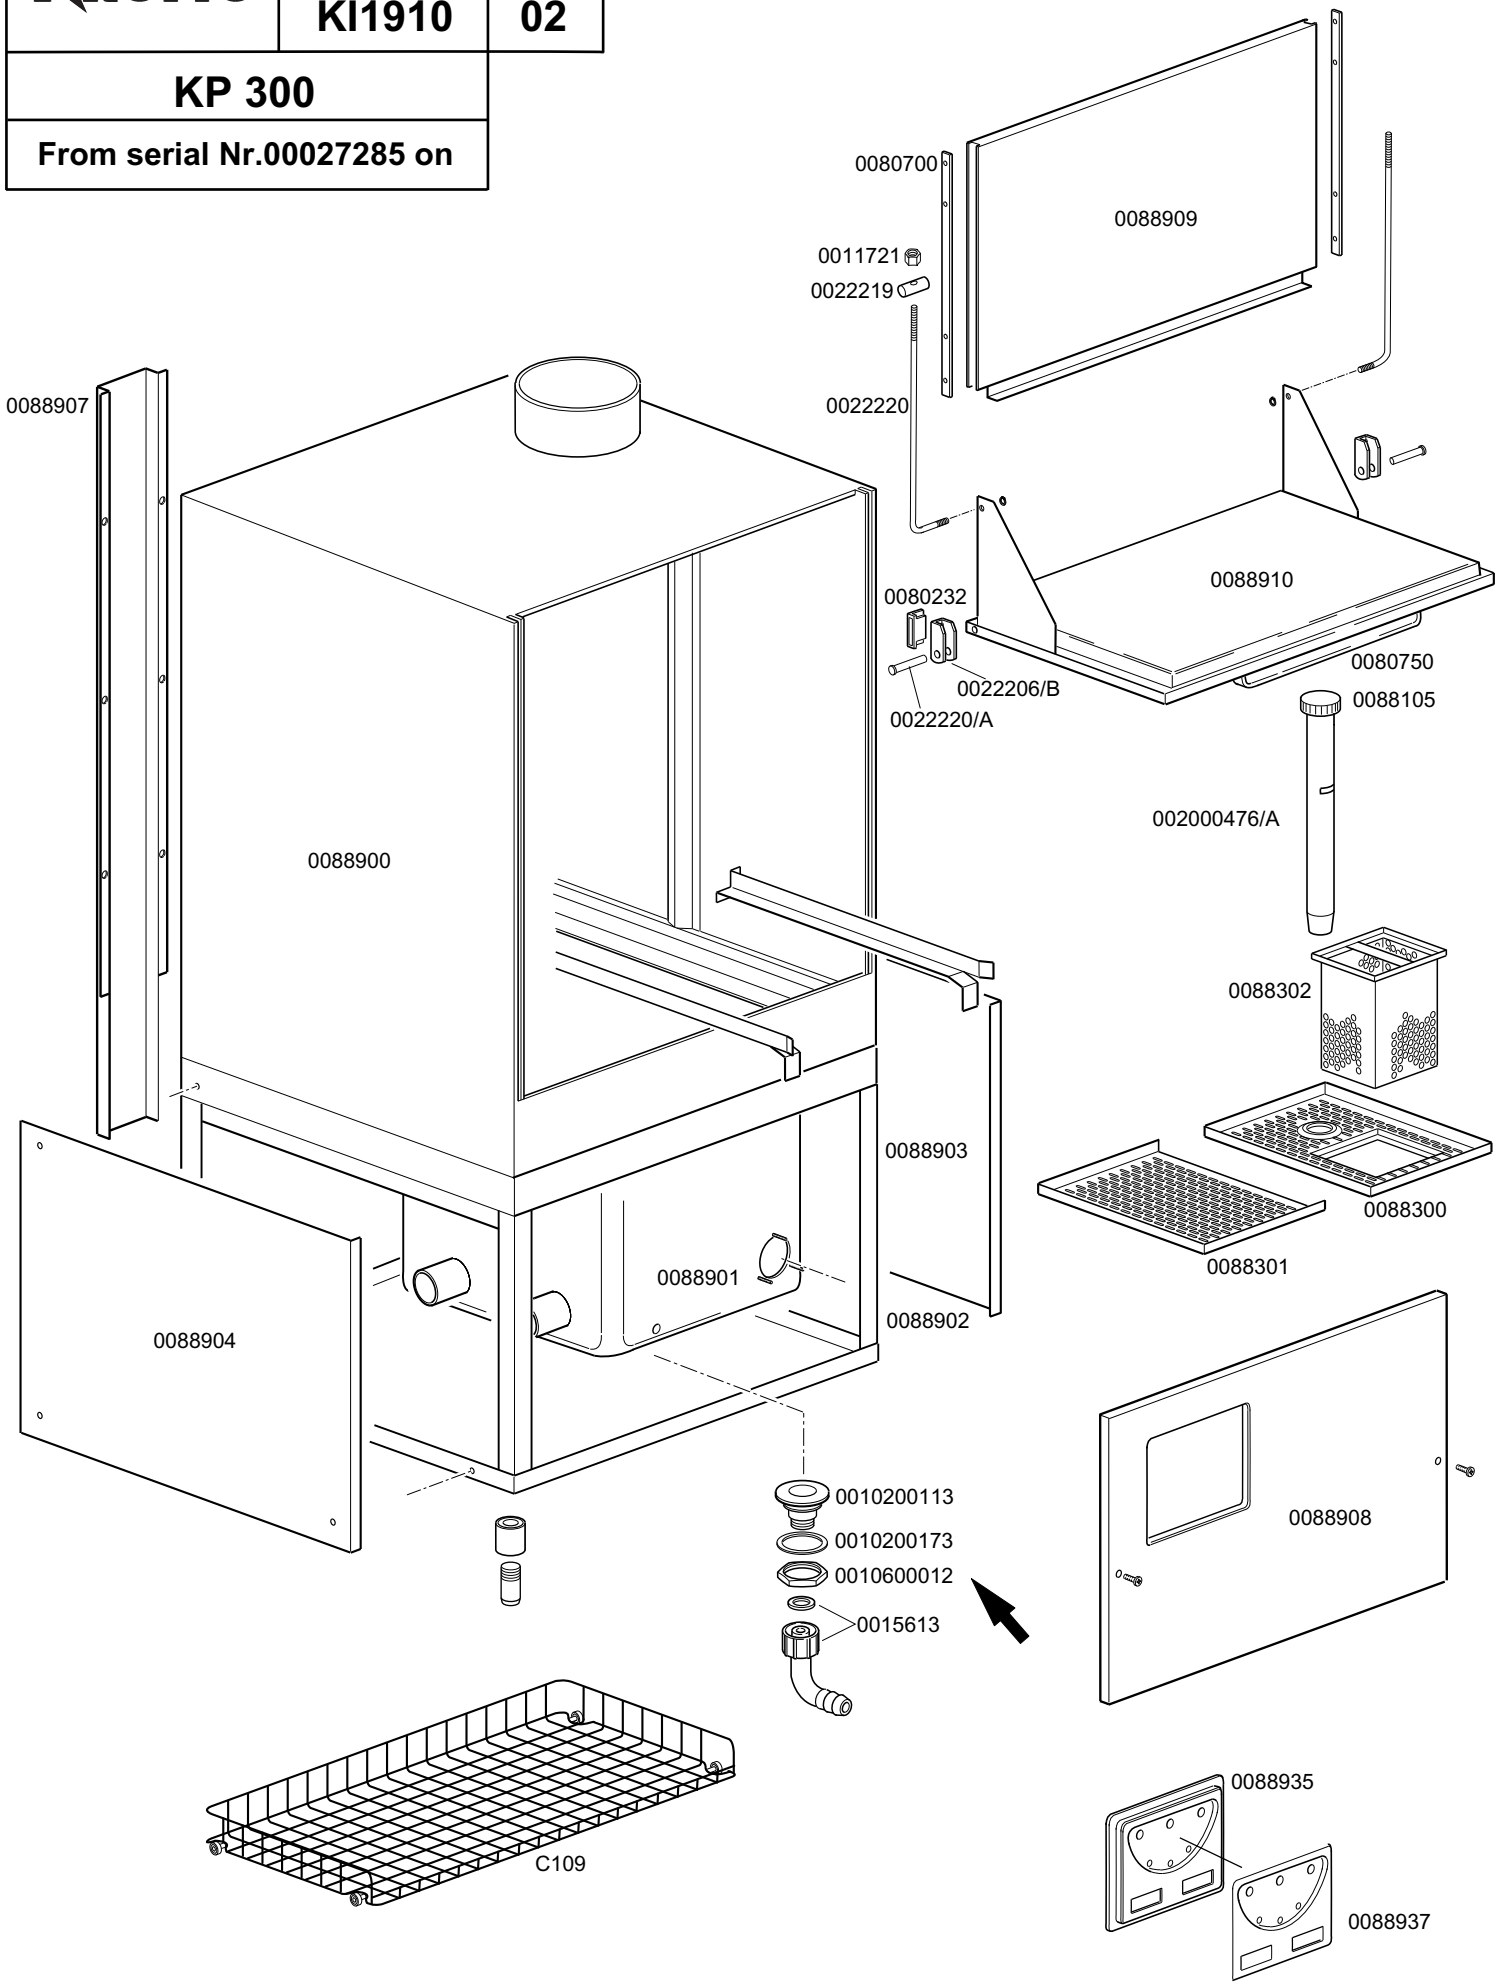

KROMO

**TABLE
KI1910**

**REV
02**

KP 300

From serial Nr.00027285 on

KROMO

**TABLE
KI1915**

**REV
04**

KP 300

WAREWASHER KP 300

**TABLE
KI1915**

CODE	DESCRIPTION	CODE	DESCRIPTION
0011702	M8 stainless steel nut		
0010300050	25-12A 4NA 230V remote control switch		
0010300054	25-16A 4NA 230V remote control switch		
0010300401	6mmq yellow green clamp		
0010300403	6mmq clamp		
0010500005	Horizontal thermometer		
0010599999	Shining product dosing device		
0012525	Counter weight for small filter		
0013015	Boiler heating element OR gasket		
0013301	14x8x1,5 gasket		
0015058	Shining product suction filter		
0015065/A	Cable fastener with screw		
0015086	230 V 4C remote control switch		
0015149	Low noise filter F3		
0015826	Trasparent lamp 220V		
0015826/A	Trasparent lamp 12-24V		
0015826/B	Green lamp		
0015826/C	Red lamp		
002000309	Reed economiser		
002000430	Conveyor safety thermostat		
0030001001	90° 14 d. double solenoid valve		
0030001010	6000W boiler heating element		
0030001011	9000W boiler heating element		
0030001024	Flange for resistance		
0030009001	Selector 0-1		
003002053	Push button		
003002054	1NO connection		
0050556	3-6-9 ' electronic timer		
0050563	Thermostat feeler		
0080106	Complete air trap inox		
0080116	2" H130 small foot		
0080200	5x4x3400 power supply cable		
0080230	Bulb reed holder		
0080270	Water filter		
0080272	1"1/4M-3/8F reduction		
0080275	3/4" F-F pipe fitting		
0080399	14X51 32A Fuse		
0080404	Three-phase fuse holder		
0080407	Plastic box		
0080410	5 position selector		
0080905	Complete boiler		
0088110	Pressure		
0088112	4,5-7,5A thermal relay		
0088114	Stainless steel 12mm plug		
0088935	Contro panel		
0088937	Silkscreen processed grill		