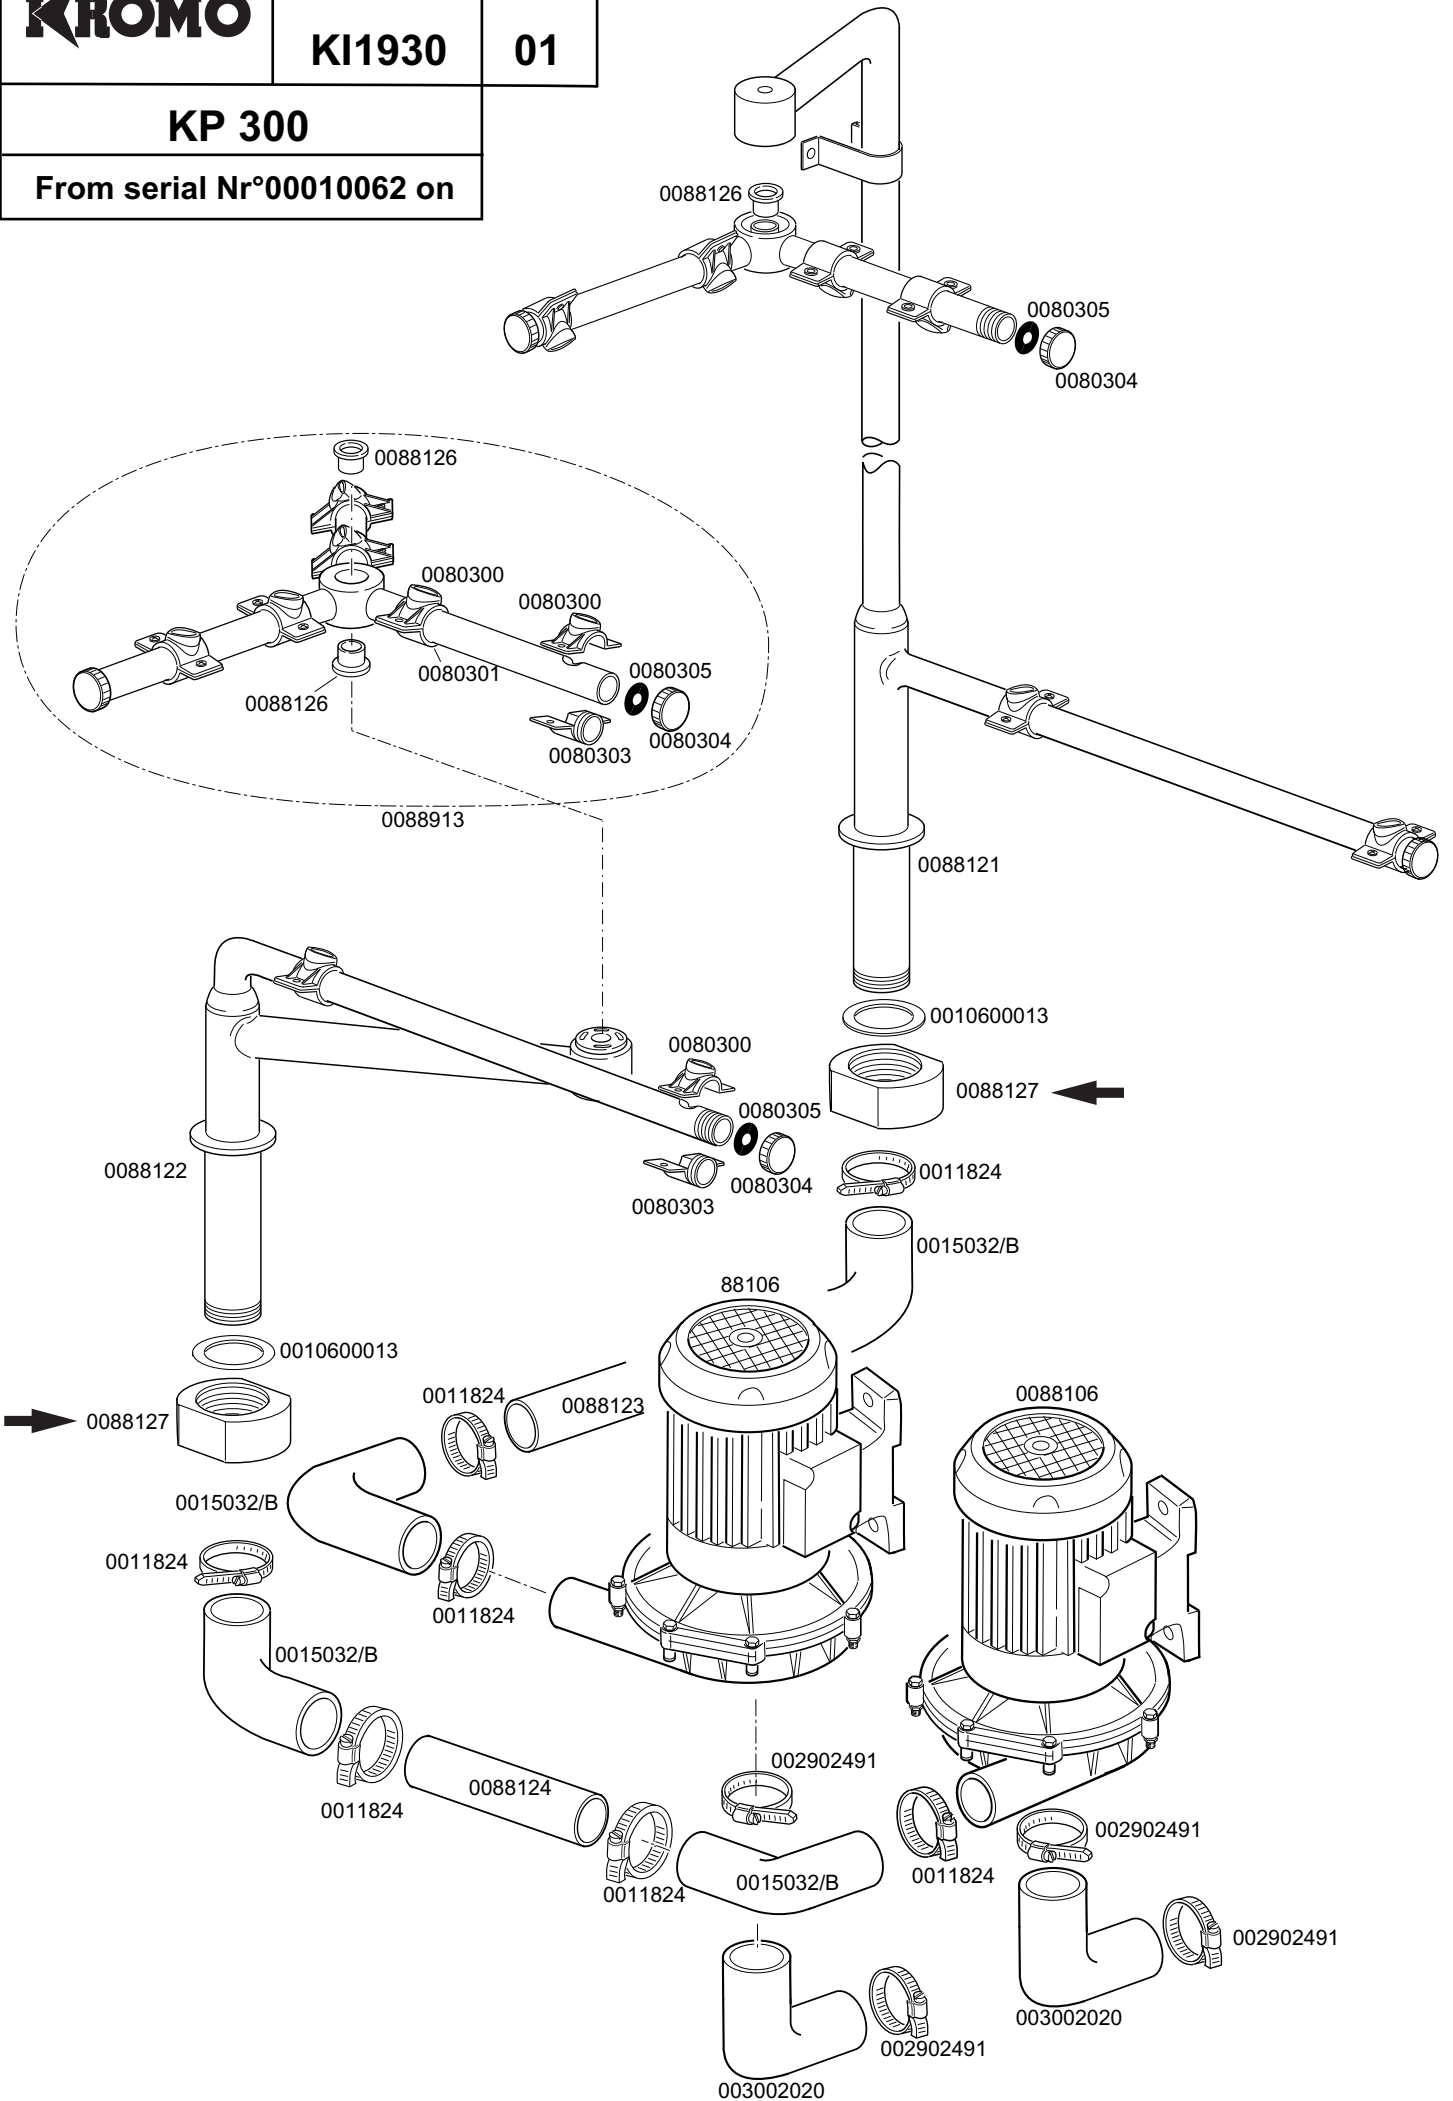

KP 300

From serial Nr°00010062 on