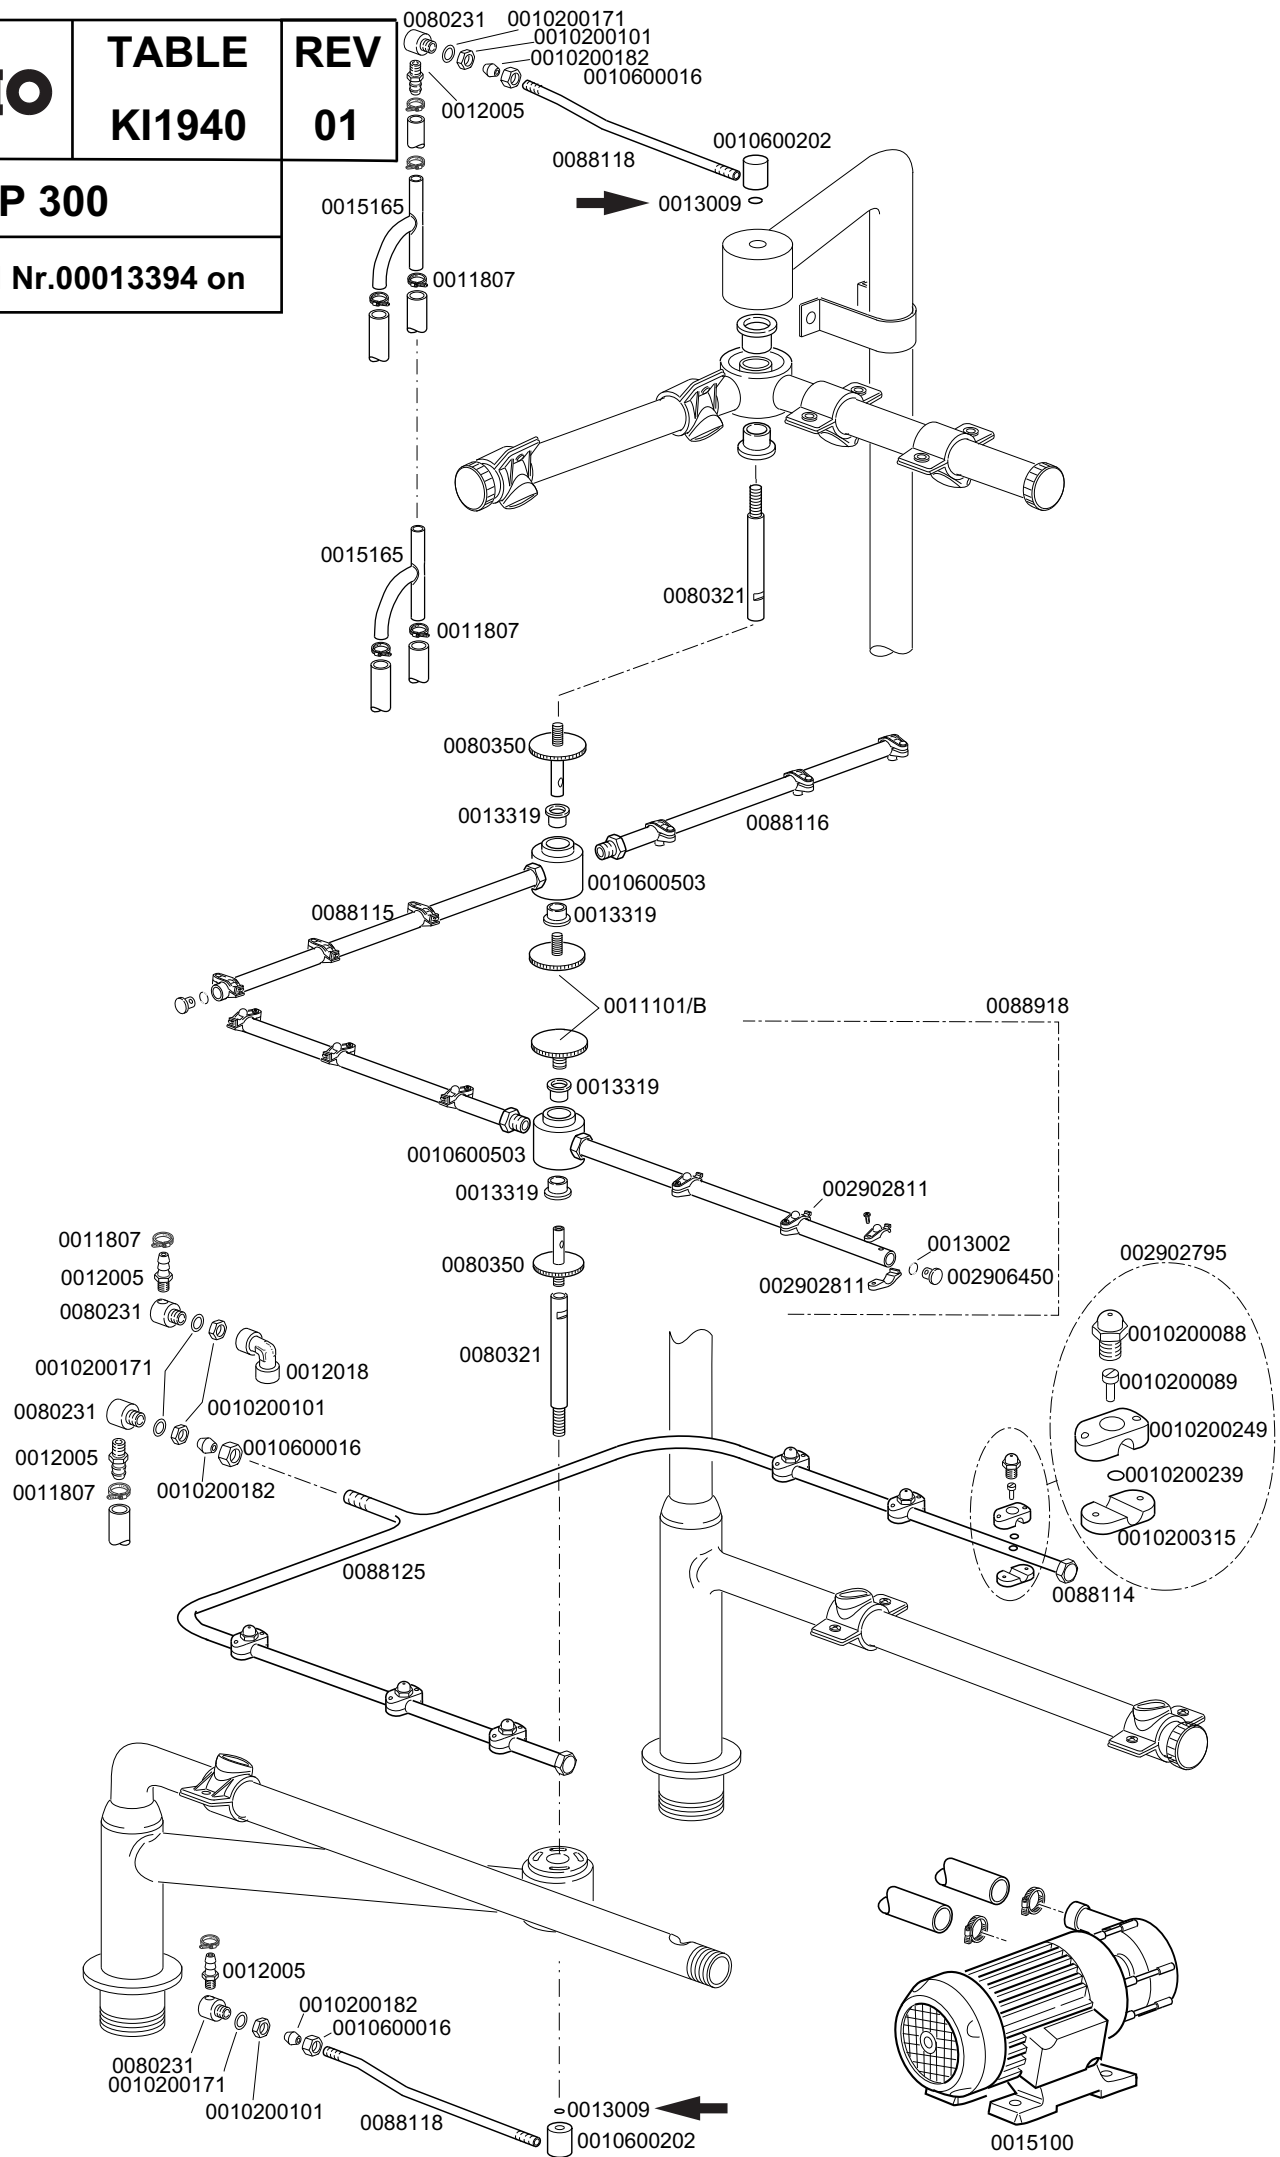

KROMO	TABLE	REV
	KI1940	01

KP 300

From serial Nr.00013394 on