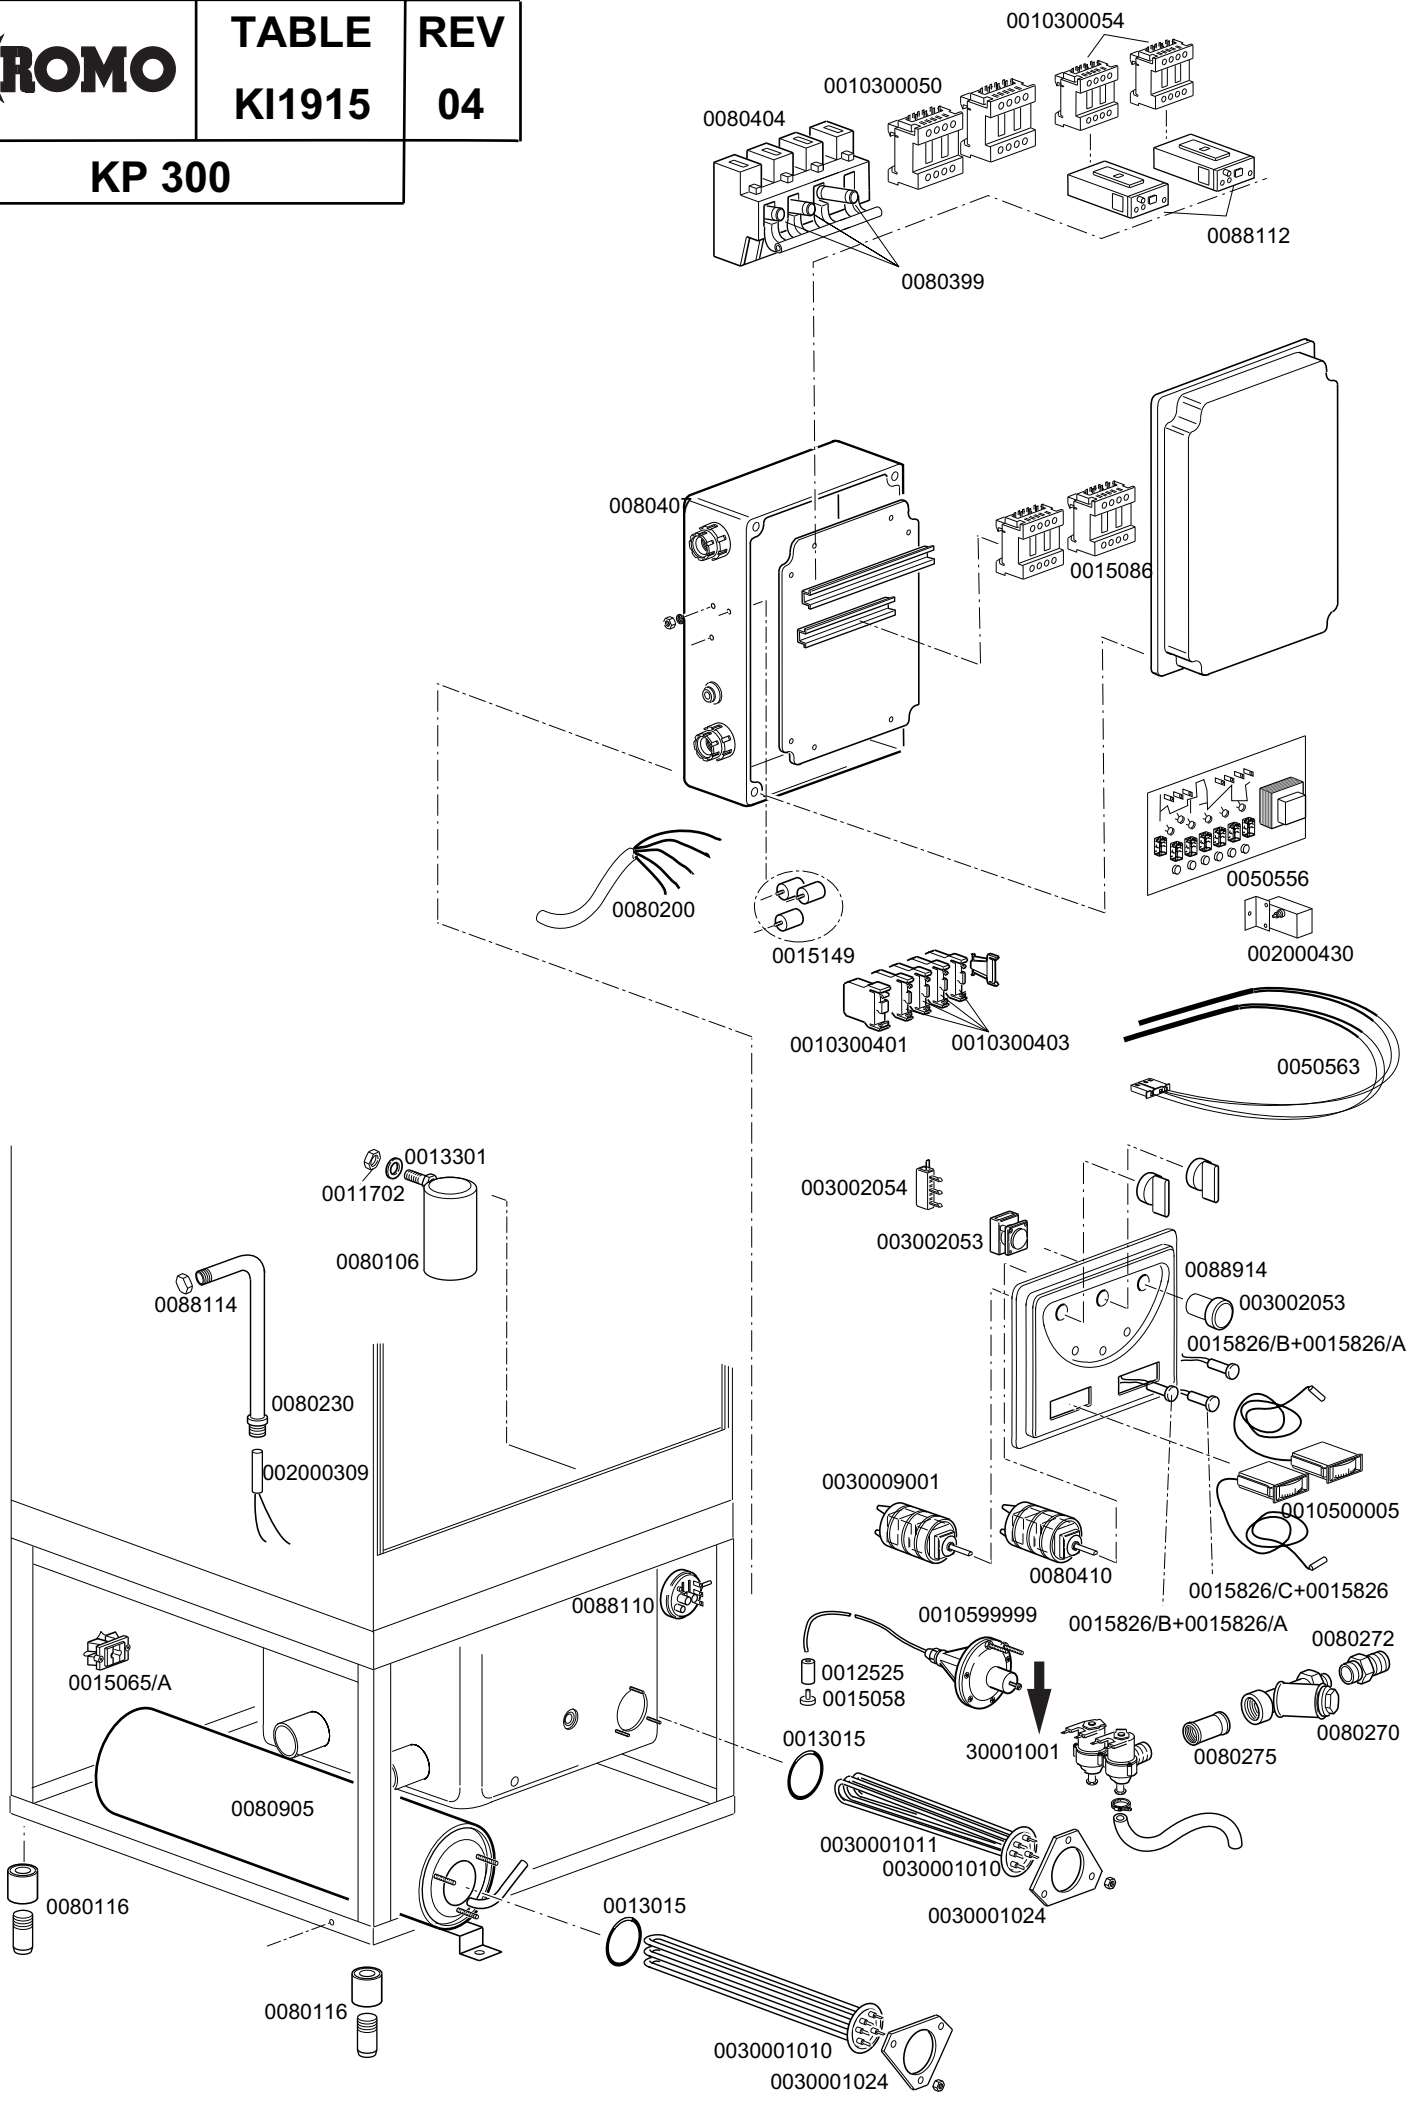

KROMO

**TABLE
KI1910**

**REV
02**

KP 300

From serial Nr.00027285 on

KROMO

**TABLE
KI1915**

**REV
04**

KP 300

WAREWASHER KP 300

**TABLE
KI1915**

CODE	DESCRIPTION	CODE	DESCRIPTION
0011702	M8 stainless steel nut		
0010300050	25-12A 4NA 230V remote control switch		
0010300054	25-16A 4NA 230V remote control switch		
0010300401	6mmq yellow green clamp		
0010300403	6mmq clamp		
0010500005	Horizontal thermometer		
0010599999	Shining product dosing device		
0012525	Counter weight for small filter		
0013015	Boiler heating element OR gasket		
0013301	14x8x1,5 gasket		
0015058	Shining product suction filter		
0015065/A	Cable fastener with screw		
0015086	230 V 4C remote control switch		
0015149	Low noise filter F3		
0015826	Trasparent lamp 220V		
0015826/A	Trasparent lamp 12-24V		
0015826/B	Green lamp		
0015826/C	Red lamp		
002000309	Reed economiser		
002000430	Conveyor safety thermostat		
0030001001	90° 14 d. double solenoid valve		
0030001010	6000W boiler heating element		
0030001011	9000W boiler heating element		
0030001024	Flange for resistance		
0030009001	Selector 0-1		
003002053	Push button		
003002054	1NO connection		
0050556	3-6-9 ' electronic timer		
0050563	Thermostat feeler		
0080106	Complete air trap inox		
0080116	2" H130 small foot		
0080200	5x4x3400 power supply cable		
0080230	Bulb reed holder		
0080270	Water filter		
0080272	1"1/4M-3/8F reduction		
0080275	3/4" F-F pipe fitting		
0080399	14X51 32A Fuse		
0080404	Three-phase fuse holder		
0080407	Plastic box		
0080410	5 position selector		
0080905	Complete boiler		
0088110	Pressure		
0088112	4,5-7,5A thermal relay		
0088114	Stainless steel 12mm plug		
0088935	Contro panel		
0088937	Silkscreen processed grill		