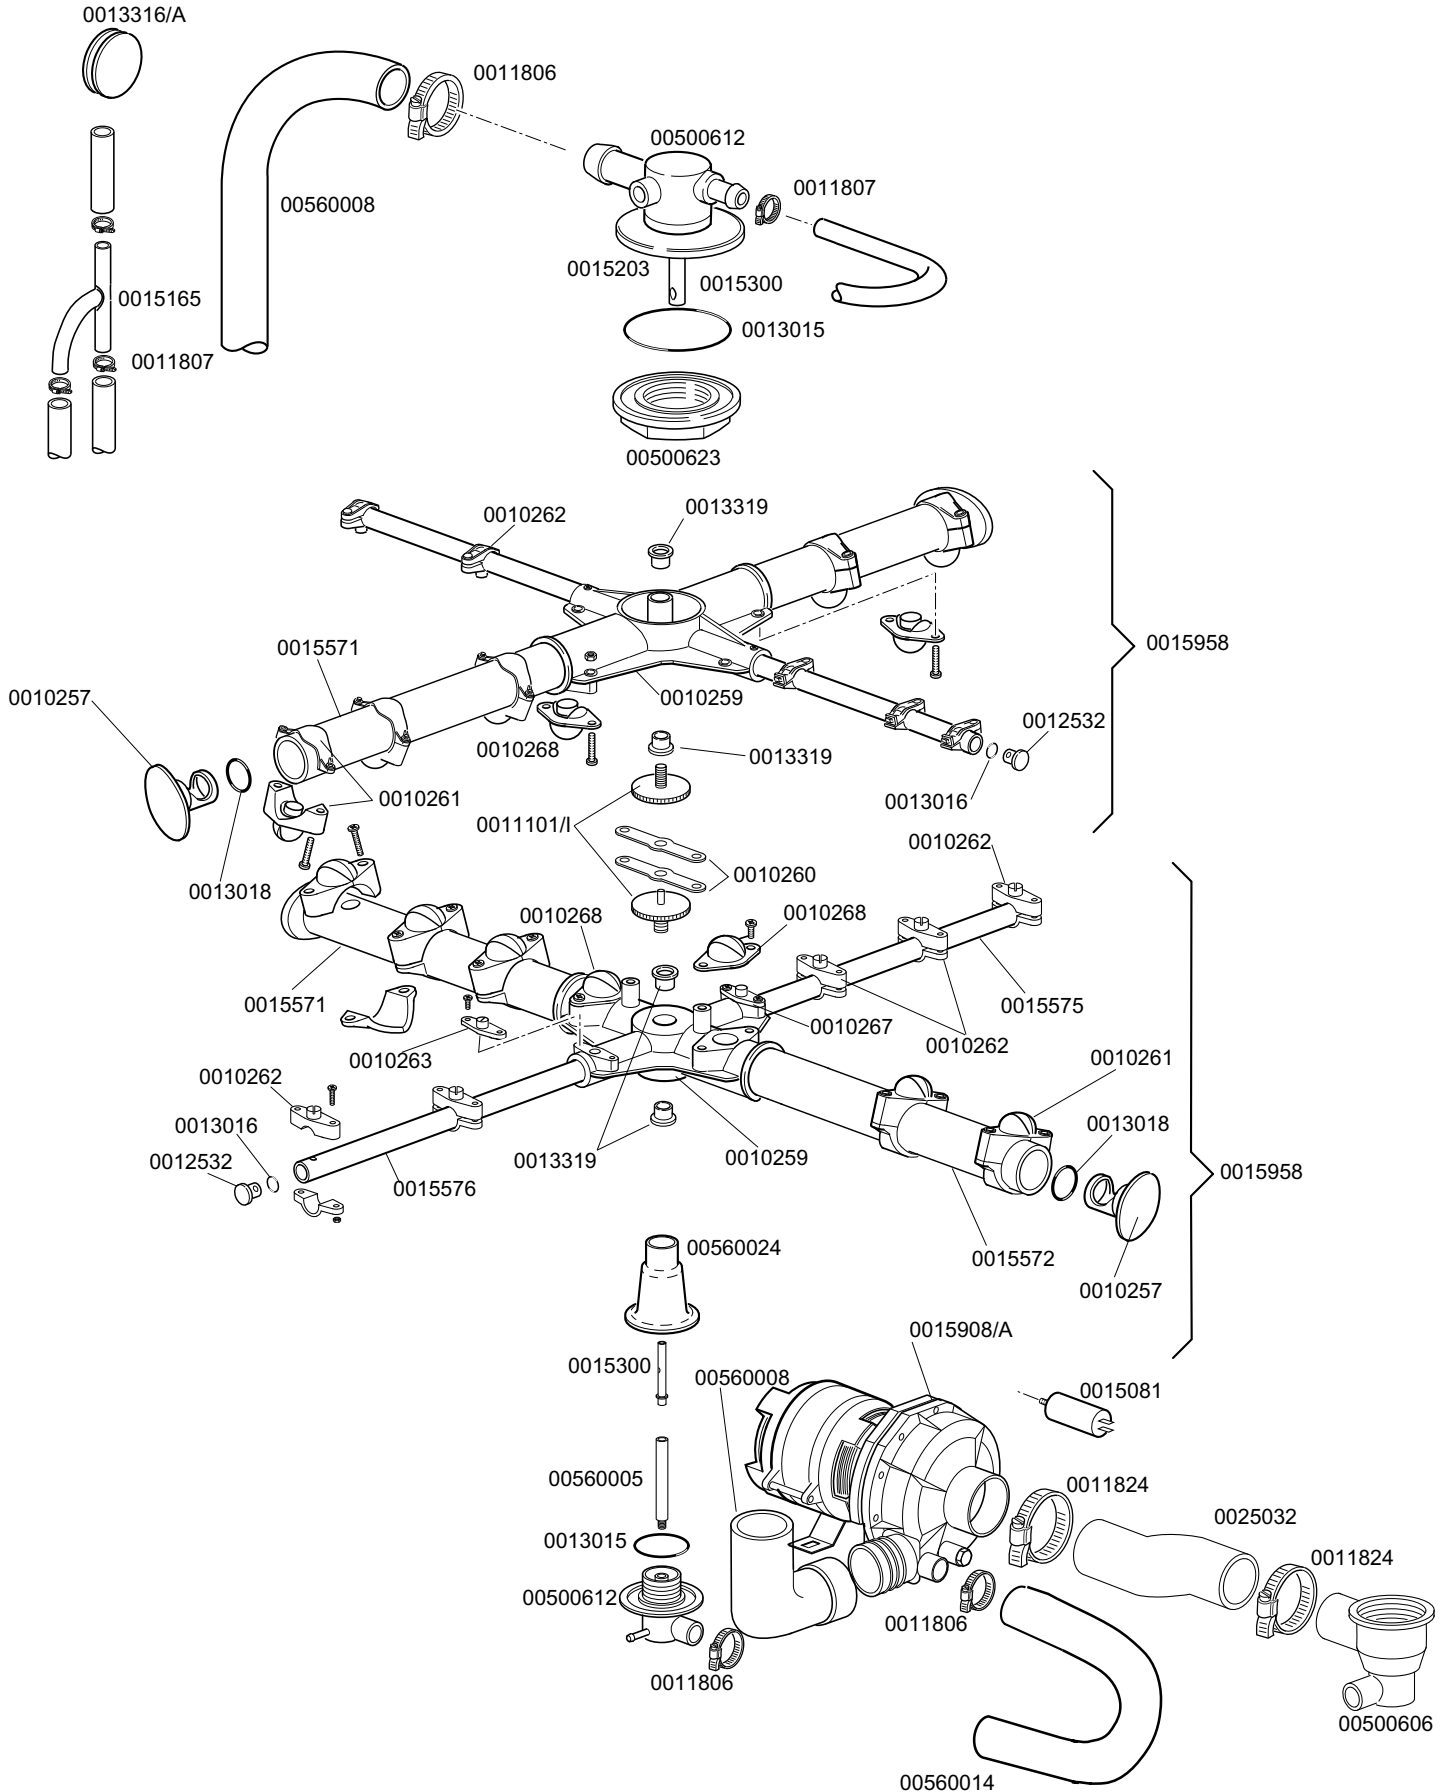

KROMO

**TABLE
KI2930**

**REV
02**

DISHWASHER K 60

From serial Nr.01011009 on

KROMO	TABLE	REV
	KI2950	01
SWITCHES K 60		

SERIES K60 DRAIN PUMP

15962