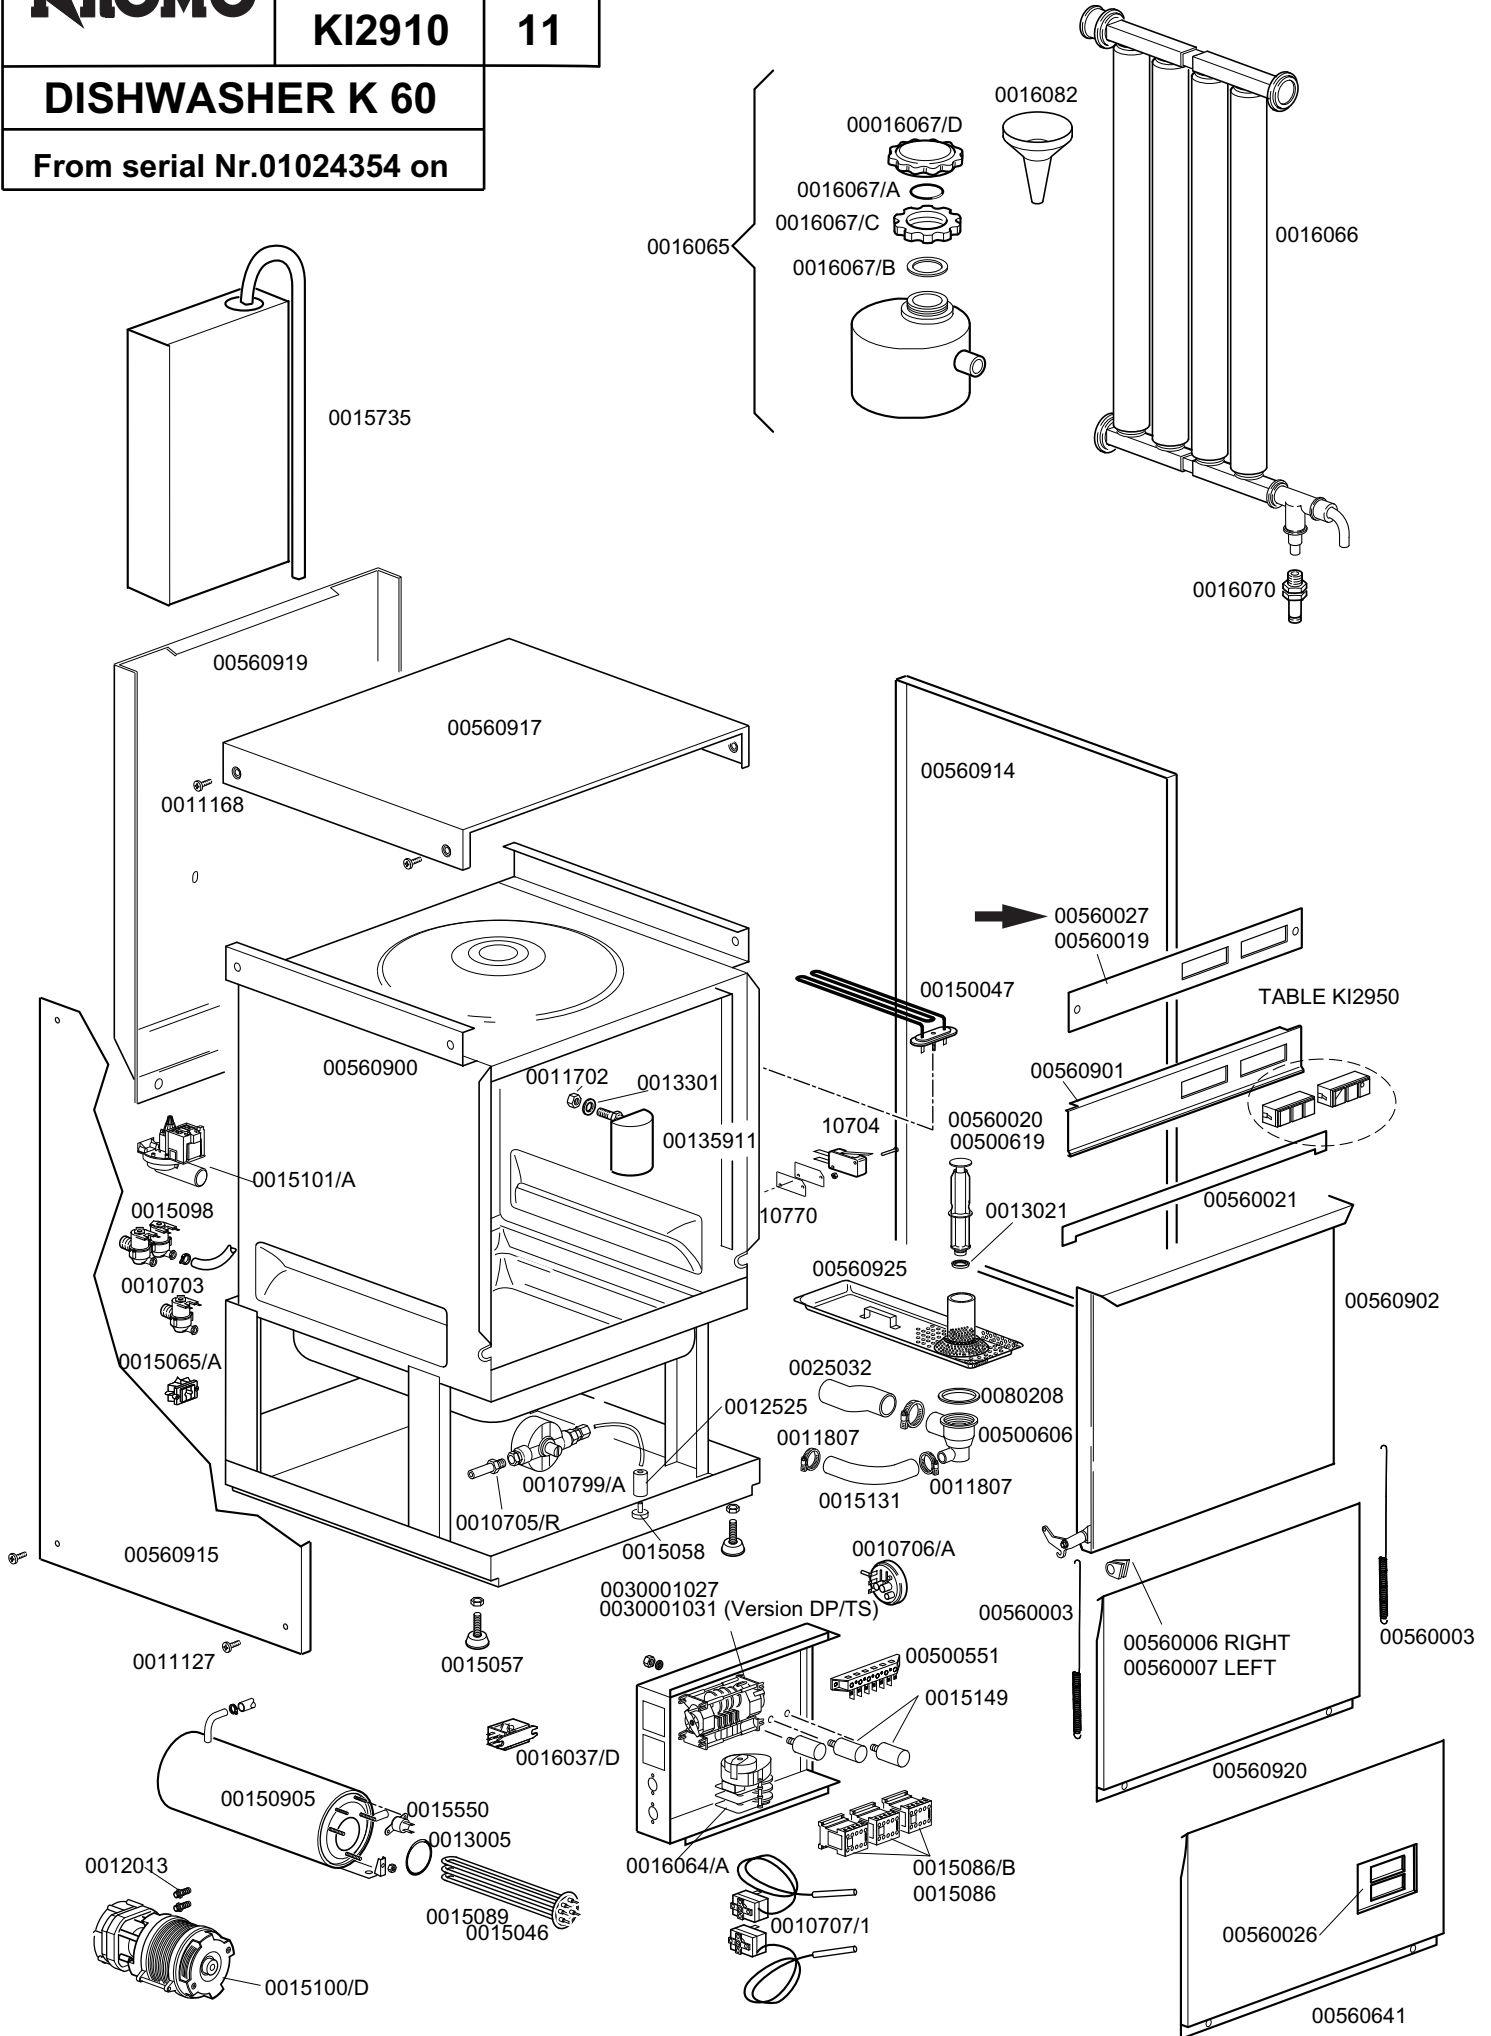

KROMO

**TABLE
KI2910**

**REV
11**

DISHWASHER K 60

From serial Nr.01024354 on