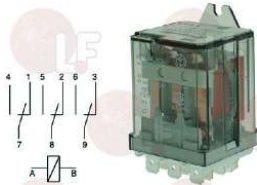

Suitable for:

KROMO

3351008 RELAY 62.83 16A 230V 50/60Hz

3 switching contacts
for Dishwasher (SILANOS) N50 - N700 - N90
for Dishwasher hood type (SILANOS) E1000
for Dishwasher hood type (WHIRLPOOL) AGB668
AGB669
for Glasswasher/Cupwasher (SILANOS) N22 - R20
020 - 030A
for Glasswasher/Cupwasher (WHIRLPOOL) AGB641
AGB642 - AGB643 - AGB782 - AGB783 - AGB784
AGB785
for Dishwasher (THIRODE) OREANE LF 915277