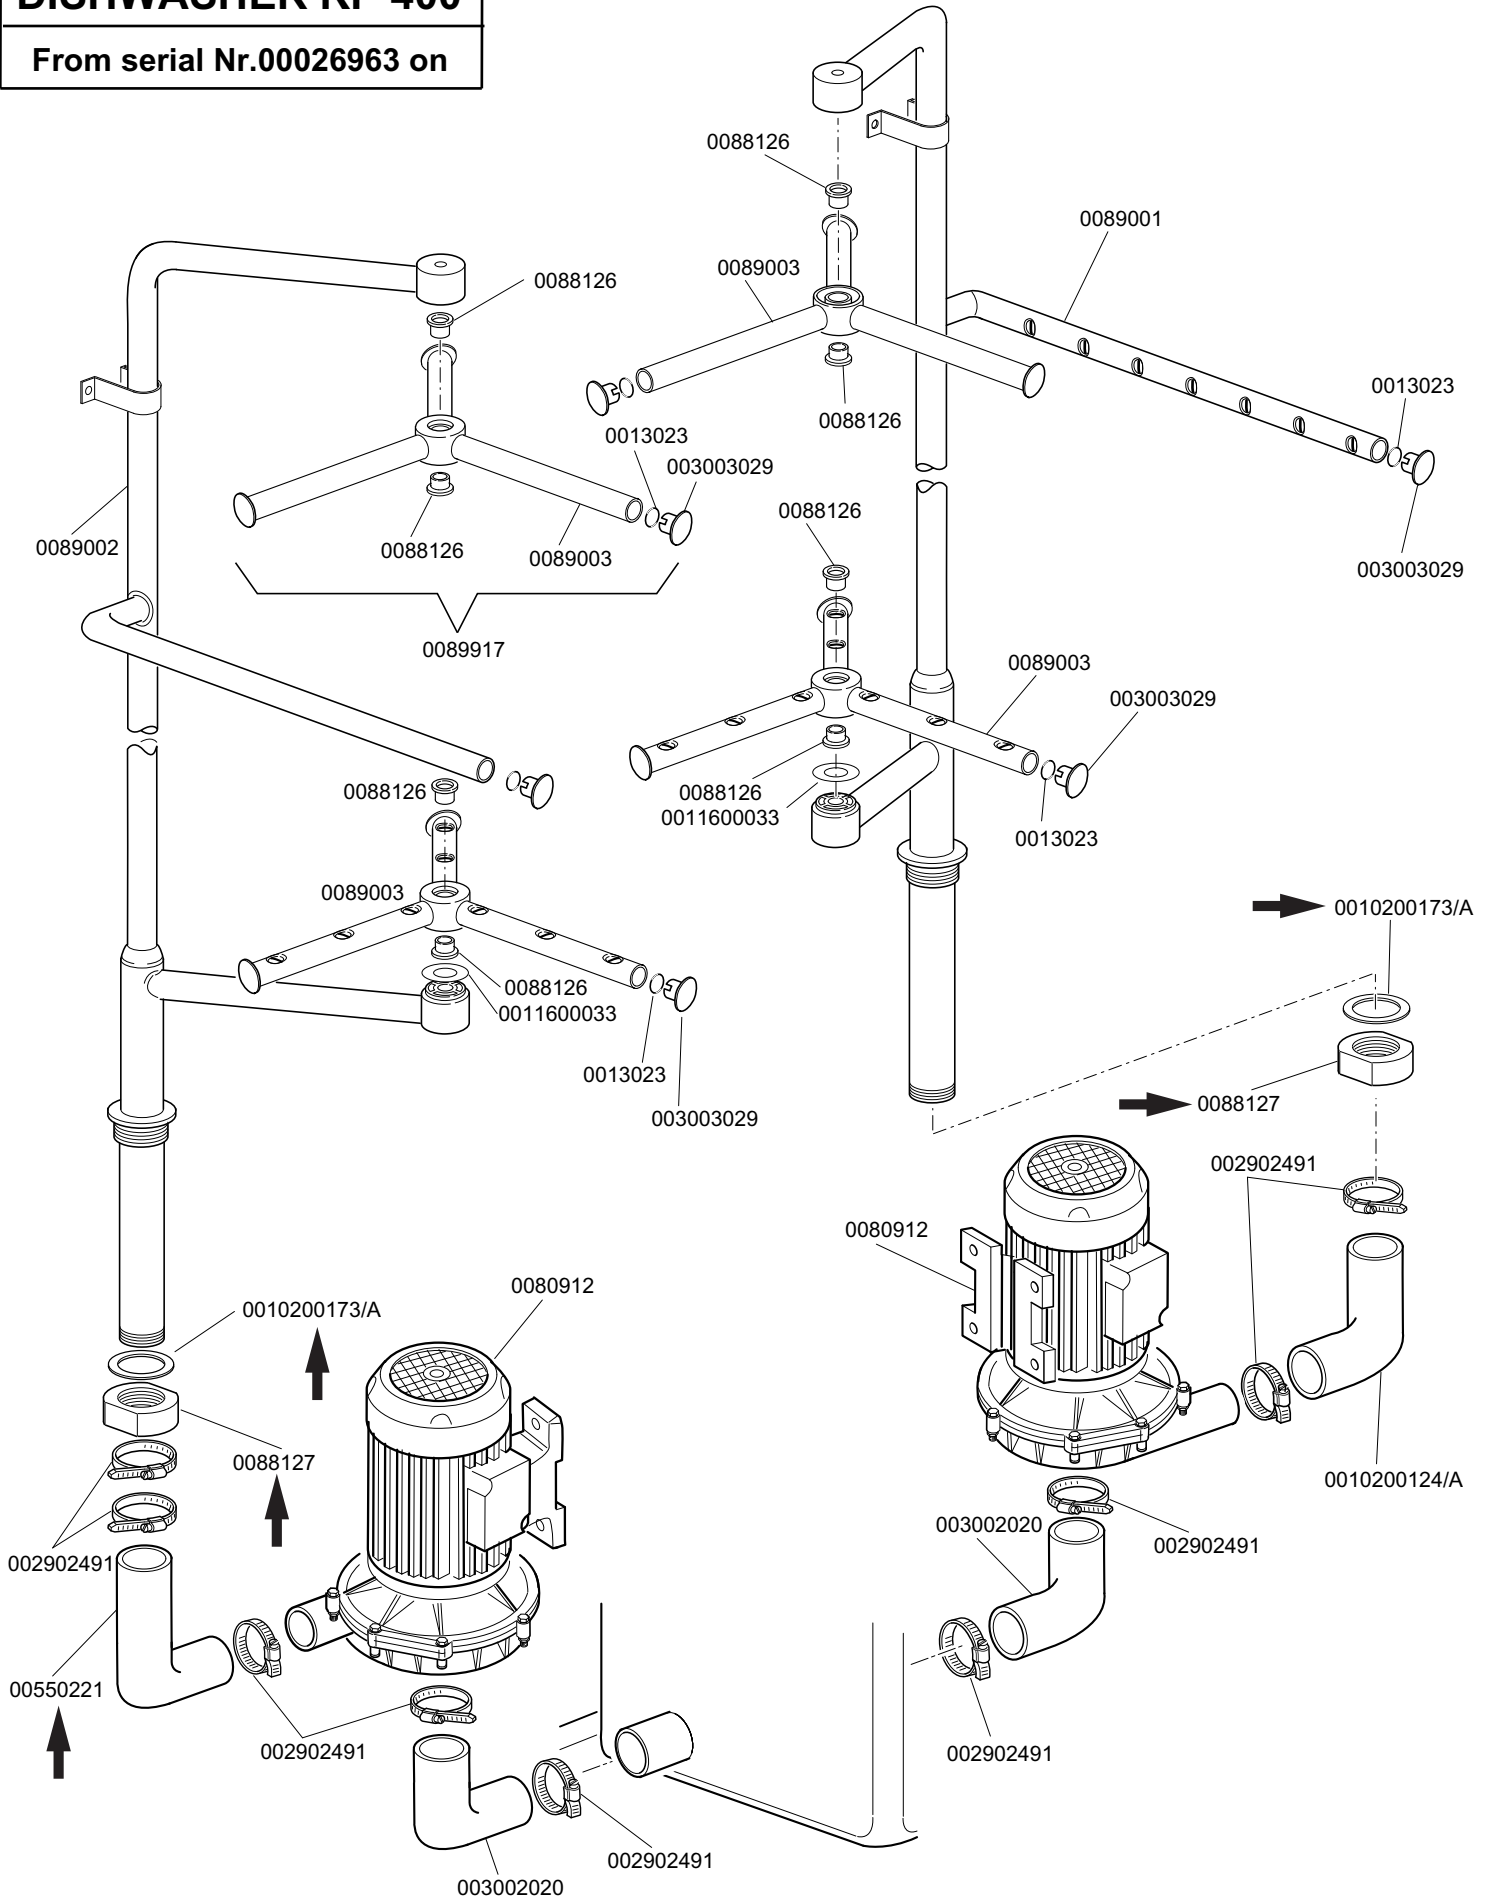

KROMO

**TABLE
KI3510**

**REV
05**

DISHWASHER KP 400

DISHWASHER KP400

TABLE KI3510

CODE	DESCRIPTION	CODE	DESCRIPTION
0010200113-	Drain pipe		
0010200173	75x58x2 gasket		
0010600012	Drain pipe nut		
0011721	Self-locking nut M6		
0011815	Stainless steel shaft claps Ø 8		
0015613	Nylon drain elbow		
0022206/B	Door hinge		
0022219	Door pins		
0022220	Door rod		
0022220/A	Door rods and stay rods		
0080116	Octagonal 2" m.65 foot		
0080232	Door magnet		
0080700	Door guide		
0080750	Stainless steel handle		
0088105	Overflow plug		
0088302	Tank trap filter		
0088935	Inox control panel		
0088937	Silkscreen processed grill for inox p.		
0089000	Overflow device		
0089900	Upper door		
0089901	Lower door		
0089906	Side panel		
0089907	Right under-door panel		
0089908	Left under-door panel		
0089909	Upper supporting element		
0089910	Lower supporting element		
0089911	Right rack runner bracket		
0089912	Left rack runner bracket		
0089914	Complete structure		
0089915	Rear filter		
0089915	Wheel for basket		
0089916	Front filter with coupling		
00C118	Stainless steel rack on wheels		

KROMO

**TABLE
KI3515**

**REV
04**

DISHWASHER KP 400

KROMO

**TABLE
KI3530**

**REV
02**

DISHWASHER KP 400

From serial Nr.00026963 on

KROMO

**TABLE
KI3540**

**REV
02**

DISHWASHER KP 400

From serial Nr.01019814 on