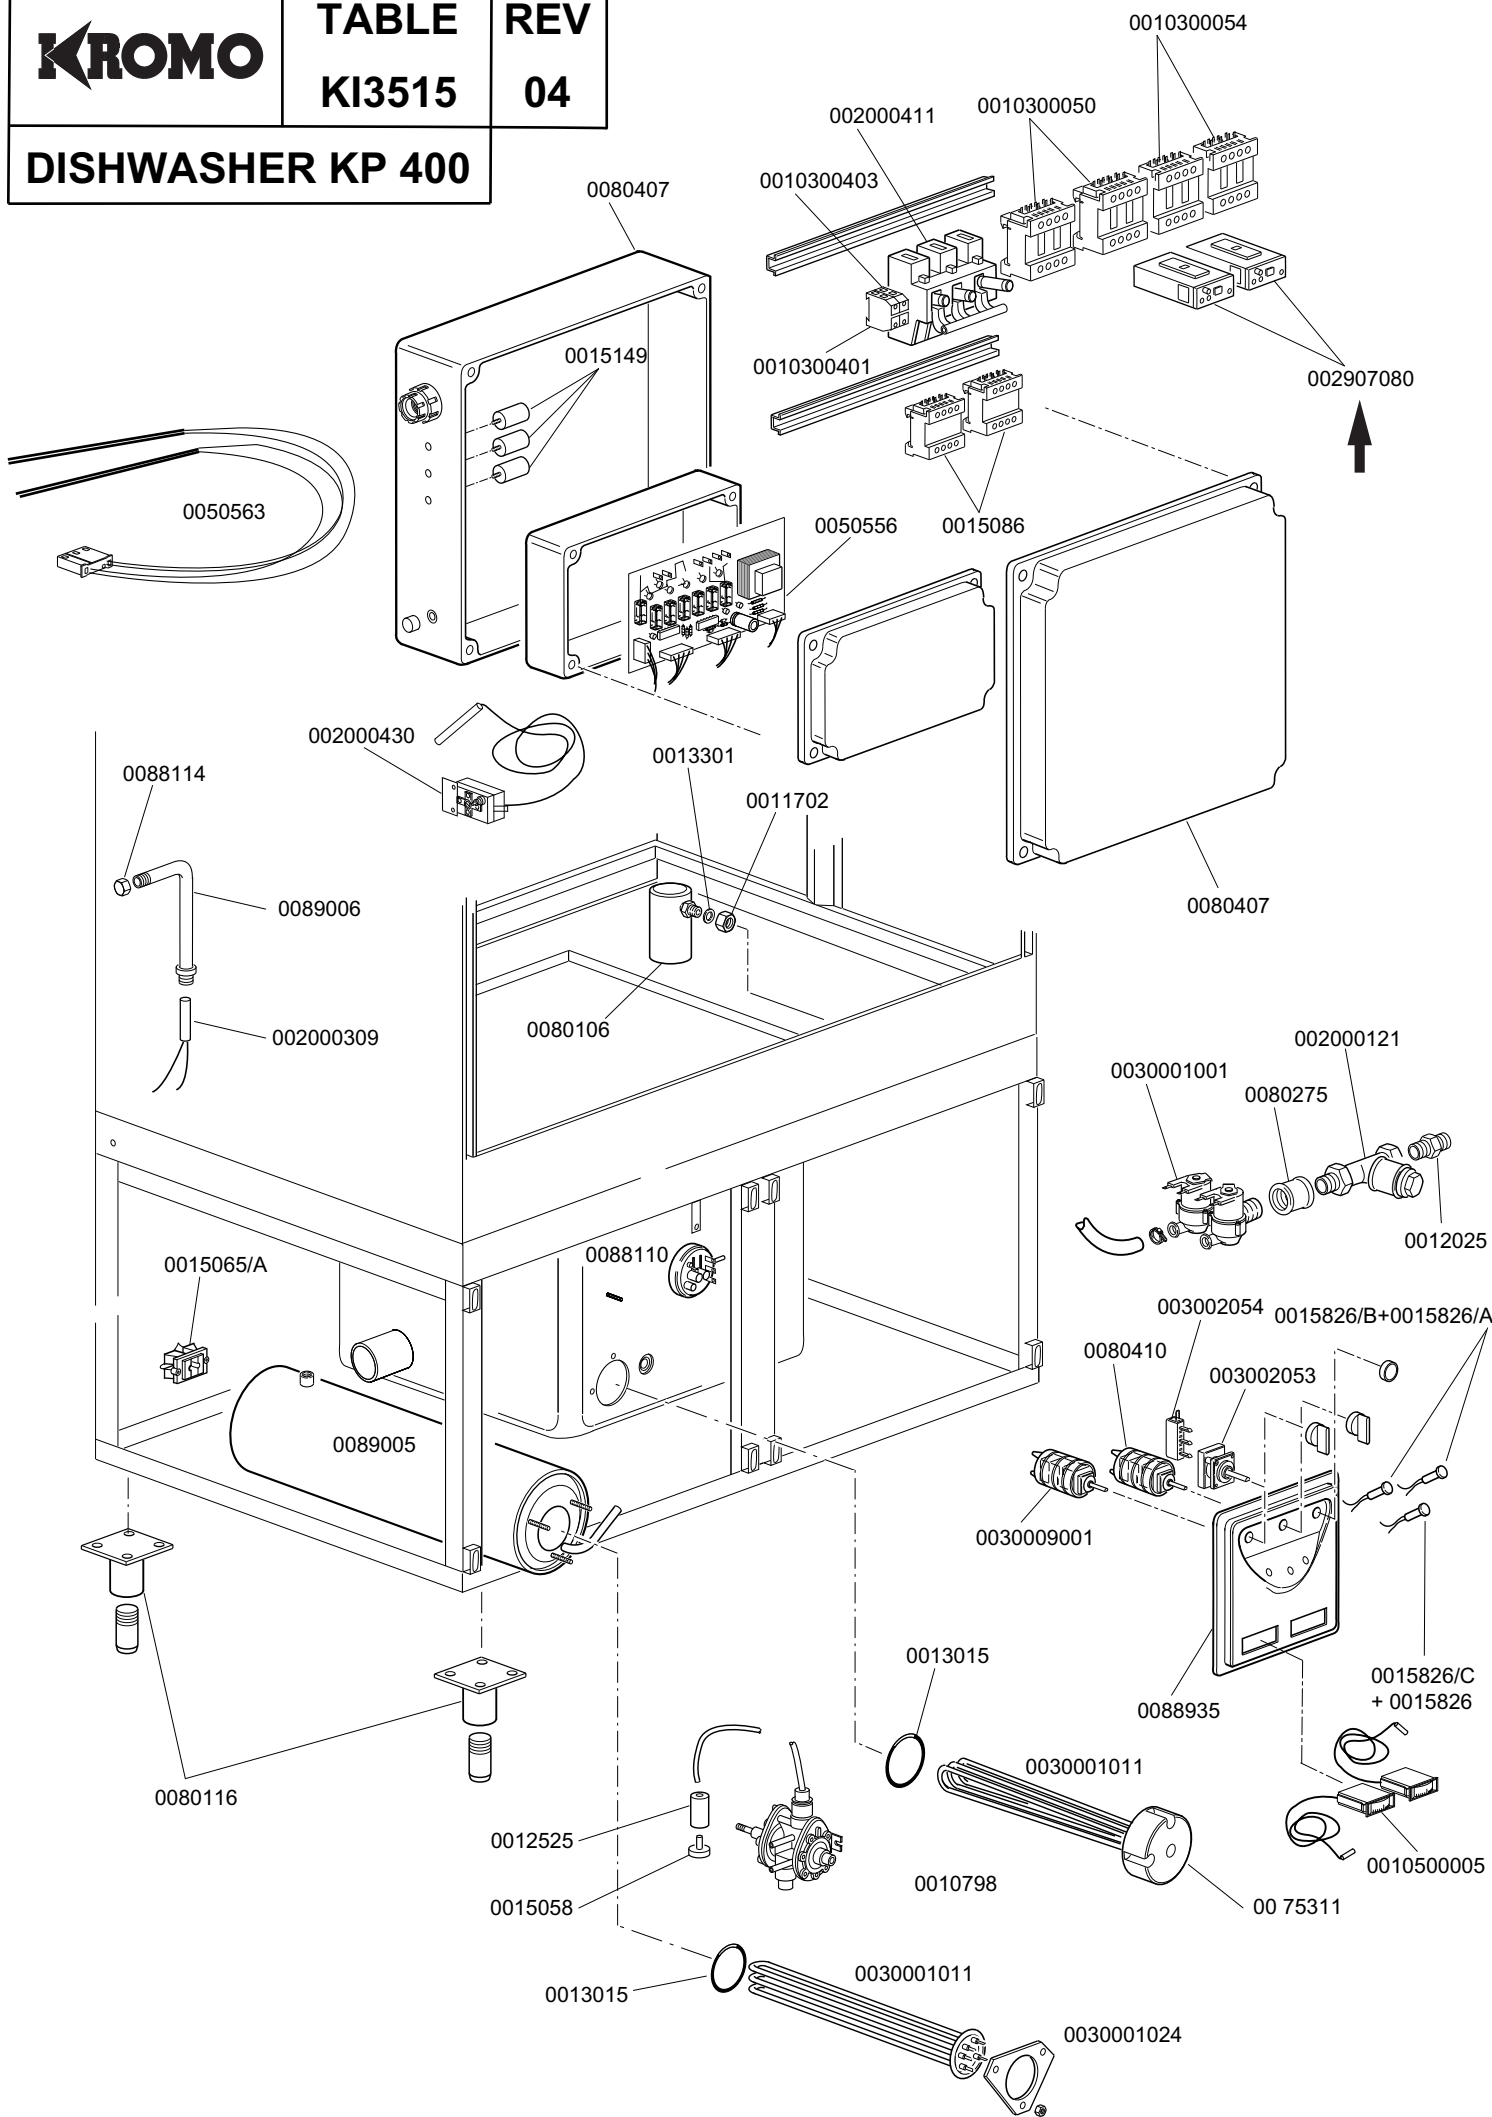

KROMO

**TABLE
KI3510**

**REV
05**

DISHWASHER KP 400

DISHWASHER KP400

TABLE KI3510

CODE	DESCRIPTION	CODE	DESCRIPTION
0010200113-	Drain pipe		
0010200173	75x58x2 gasket		
0010600012	Drain pipe nut		
0011721	Self-locking nut M6		
0011815	Stainless steel shaft claps Ø 8		
0015613	Nylon drain elbow		
0022206/B	Door hinge		
0022219	Door pins		
0022220	Door rod		
0022220/A	Door rods and stay rods		
0080116	Octagonal 2" m.65 foot		
0080232	Door magnet		
0080700	Door guide		
0080750	Stainless steel handle		
0088105	Overflow plug		
0088302	Tank trap filter		
0088935	Inox control panel		
0088937	Silkscreen processed grill for inox p.		
0089000	Overflow device		
0089900	Upper door		
0089901	Lower door		
0089906	Side panel		
0089907	Right under-door panel		
0089908	Left under-door panel		
0089909	Upper supporting element		
0089910	Lower supporting element		
0089911	Right rack runner bracket		
0089912	Left rack runner bracket		
0089914	Complete structure		
0089915	Rear filter		
0089915	Wheel for basket		
0089916	Front filter with coupling		
00C118	Stainless steel rack on wheels		

KROMO

**TABLE
KI3515**

**REV
04**

DISHWASHER KP 400

KROMO

**TABLE
KI3530**

**REV
02**

DISHWASHER KP 400

From serial Nr.00026963 on

KROMO

**TABLE
KI3540**

**REV
02**

DISHWASHER KP 400

From serial Nr.01019814 on