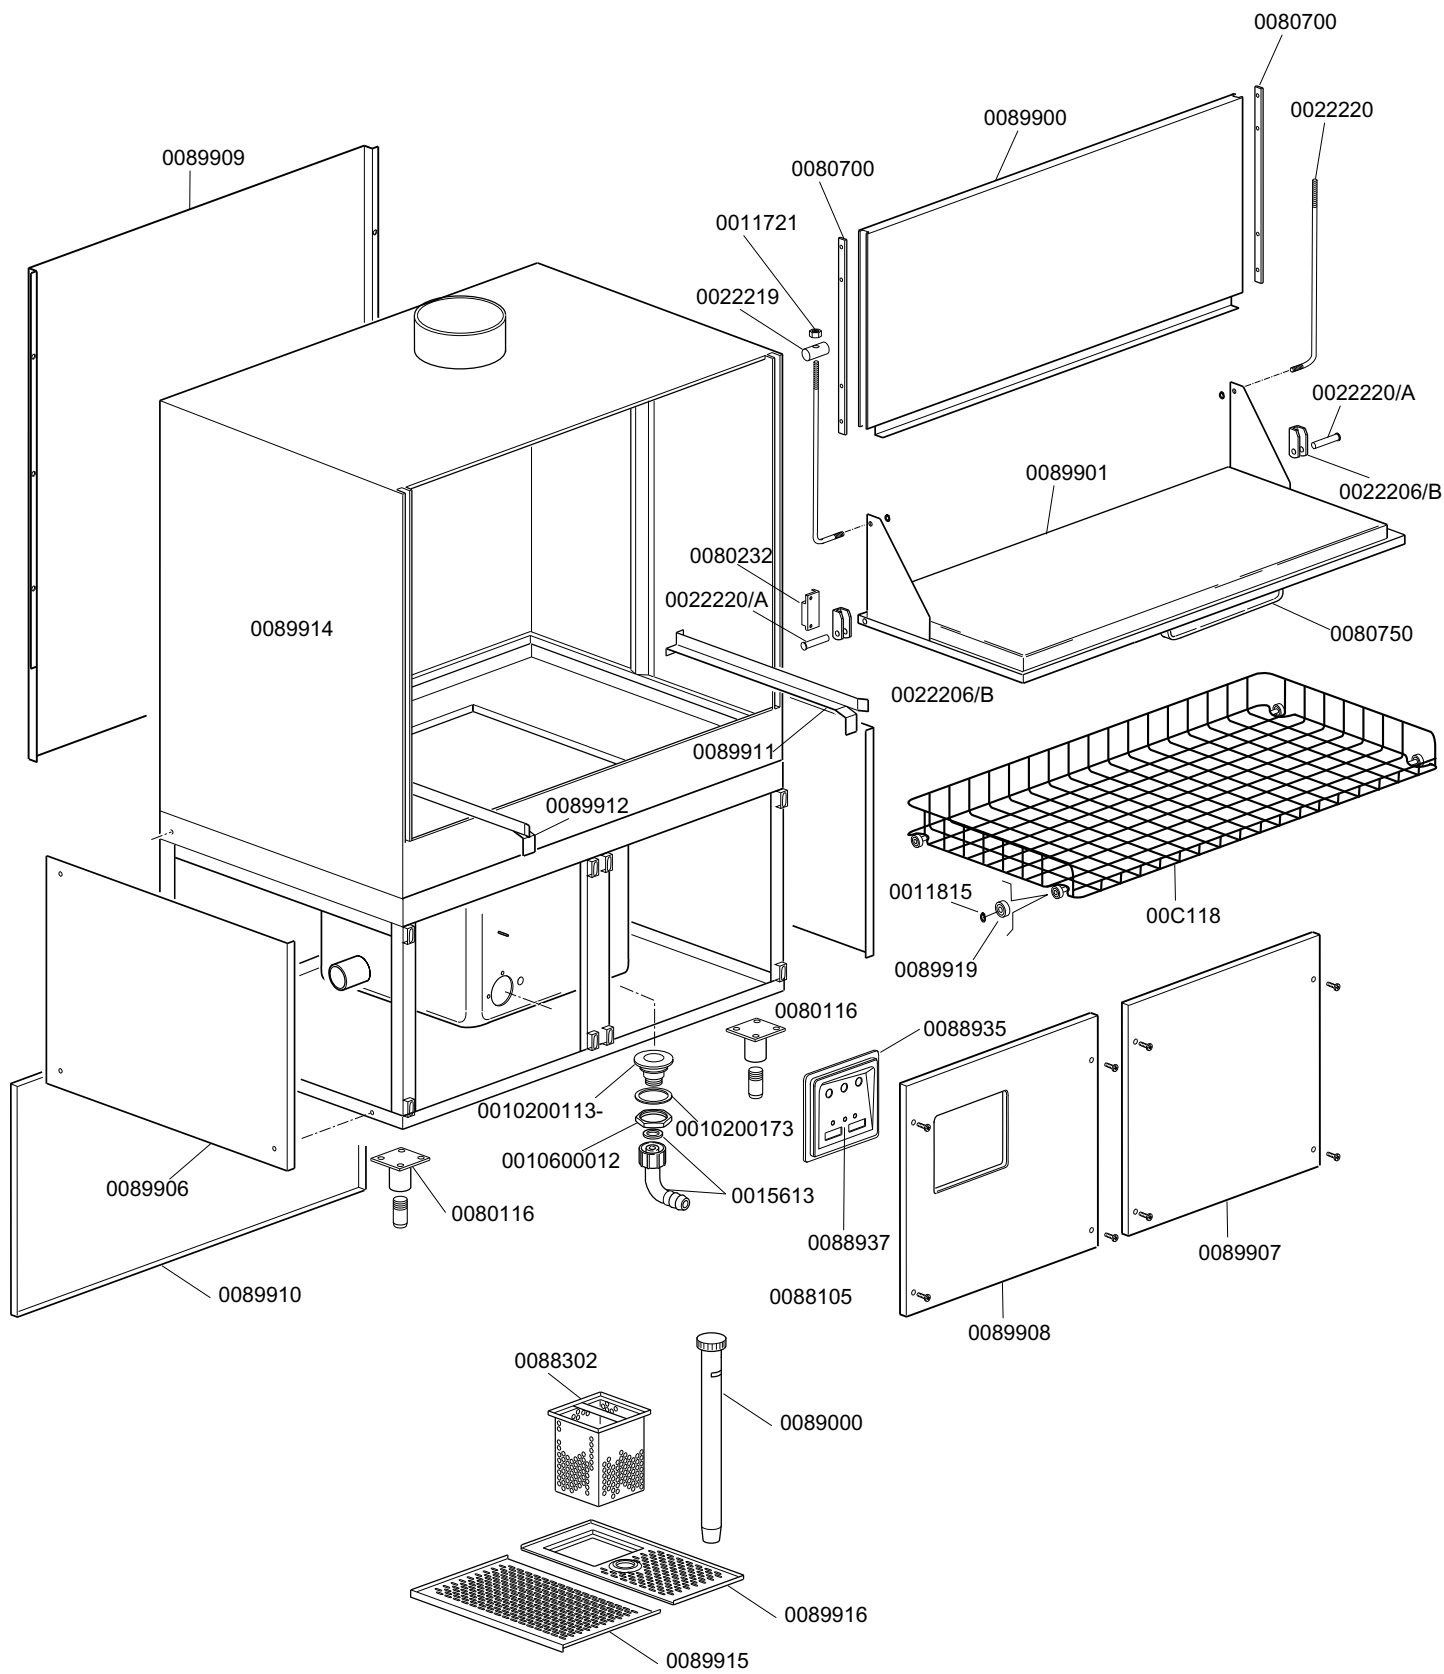

KROMO

**TABLE
KI3510**

**REV
05**

DISHWASHER KP 400

DISHWASHER KP400

TABLE KI3510

CODE	DESCRIPTION	CODE	DESCRIPTION
0010200113-	Drain pipe		
0010200173	75x58x2 gasket		
0010600012	Drain pipe nut		
0011721	Self-locking nut M6		
0011815	Stainless steel shaft claps Ø 8		
0015613	Nylon drain elbow		
0022206/B	Door hinge		
0022219	Door pins		
0022220	Door rod		
0022220/A	Door rods and stay rods		
0080116	Octagonal 2" m.65 foot		
0080232	Door magnet		
0080700	Door guide		
0080750	Stainless steel handle		
0088105	Overflow plug		
0088302	Tank trap filter		
0088935	Inox control panel		
0088937	Silkscreen processed grill for inox p.		
0089000	Overflow device		
0089900	Upper door		
0089901	Lower door		
0089906	Side panel		
0089907	Right under-door panel		
0089908	Left under-door panel		
0089909	Upper supporting element		
0089910	Lower supporting element		
0089911	Right rack runner bracket		
0089912	Left rack runner bracket		
0089914	Complete structure		
0089915	Rear filter		
0089915	Wheel for basket		
0089916	Front filter with coupling		
00C118	Stainless steel rack on wheels		

KROMO

**TABLE
KI3515**

**REV
04**

DISHWASHER KP 400

KROMO

**TABLE
KI3530**

**REV
02**

DISHWASHER KP 400

From serial Nr.00026963 on

KROMO

**TABLE
KI3540**

**REV
02**

DISHWASHER KP 400

From serial Nr.01019814 on