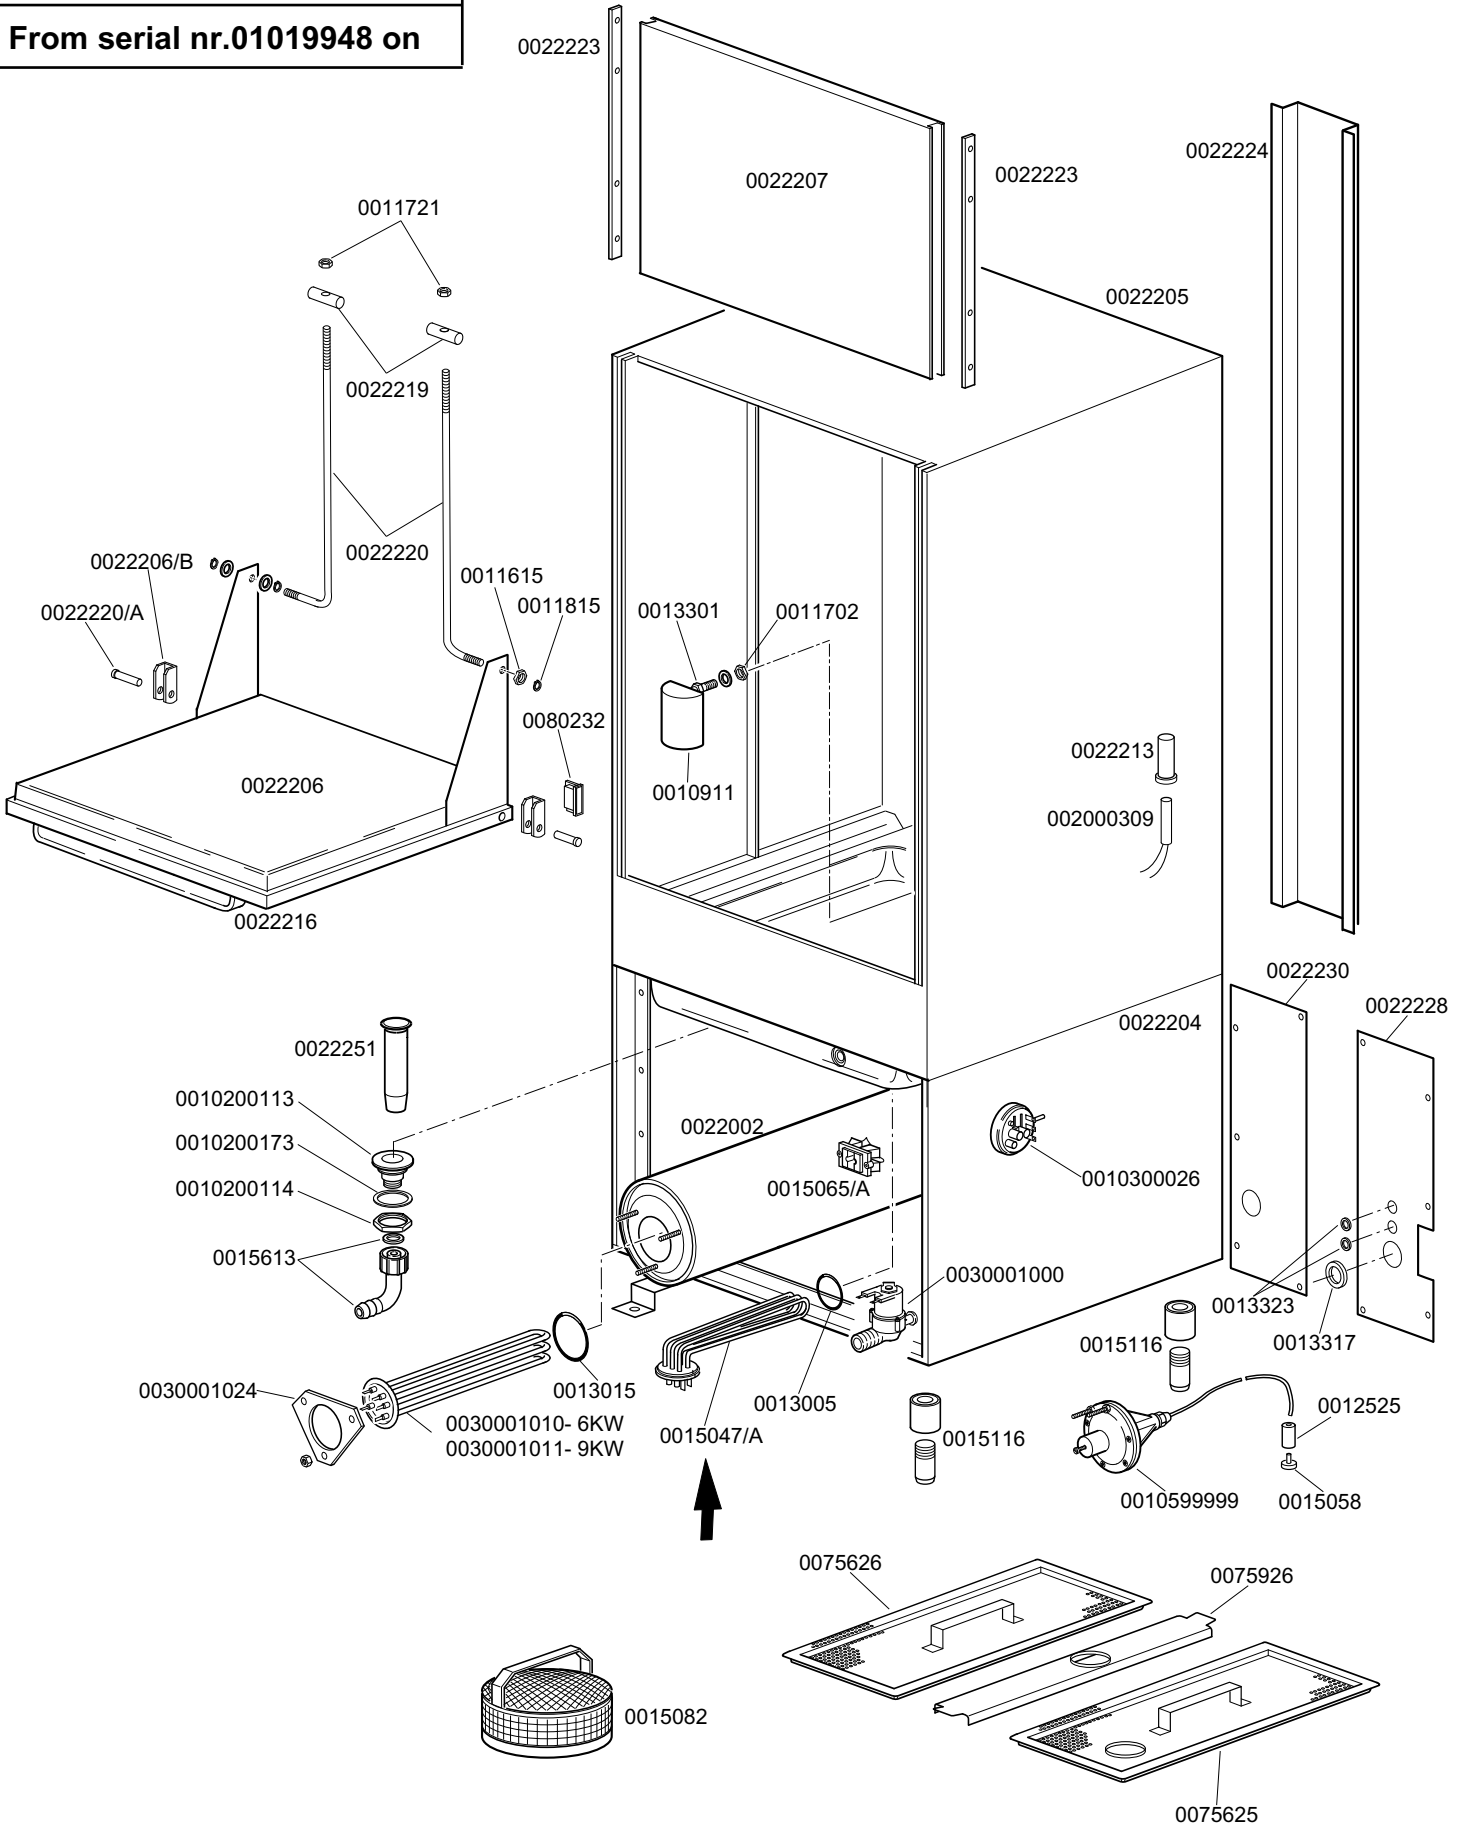

KROMO	TABLE	REV
	KI1610	04
DISHWASHER KP 150		
From serial nr.01019948 on		

KROMO

**TABLE
KI1630**

**REV
04**

DISHWASHER KP 150

From serial Nr.02001500 on

DISHWASHER KP 150/151**From serial Nr.01004921 on****KP-150 UNDER DOOR + CONTROL PANEL****KP-151 UNDER DOOR + CONTROL PANEL**