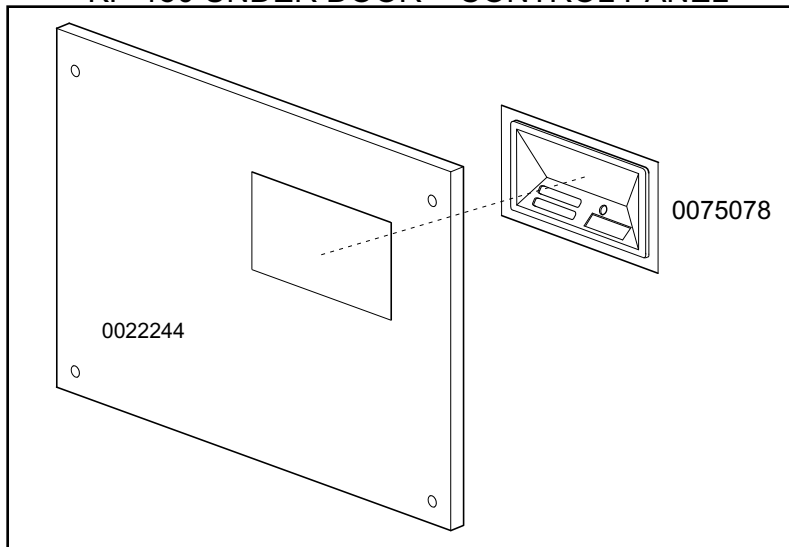

KROMO	TABLE	REV
	KI1610	04
DISHWASHER KP 150		
From serial nr.01019948 on		

KROMO

**TABLE
KI1630**

**REV
04**

DISHWASHER KP 150

From serial Nr.02001500 on

DISHWASHER KP 150/151**From serial Nr.01004921 on****KP-150 UNDER DOOR + CONTROL PANEL****KP-151 UNDER DOOR + CONTROL PANEL**