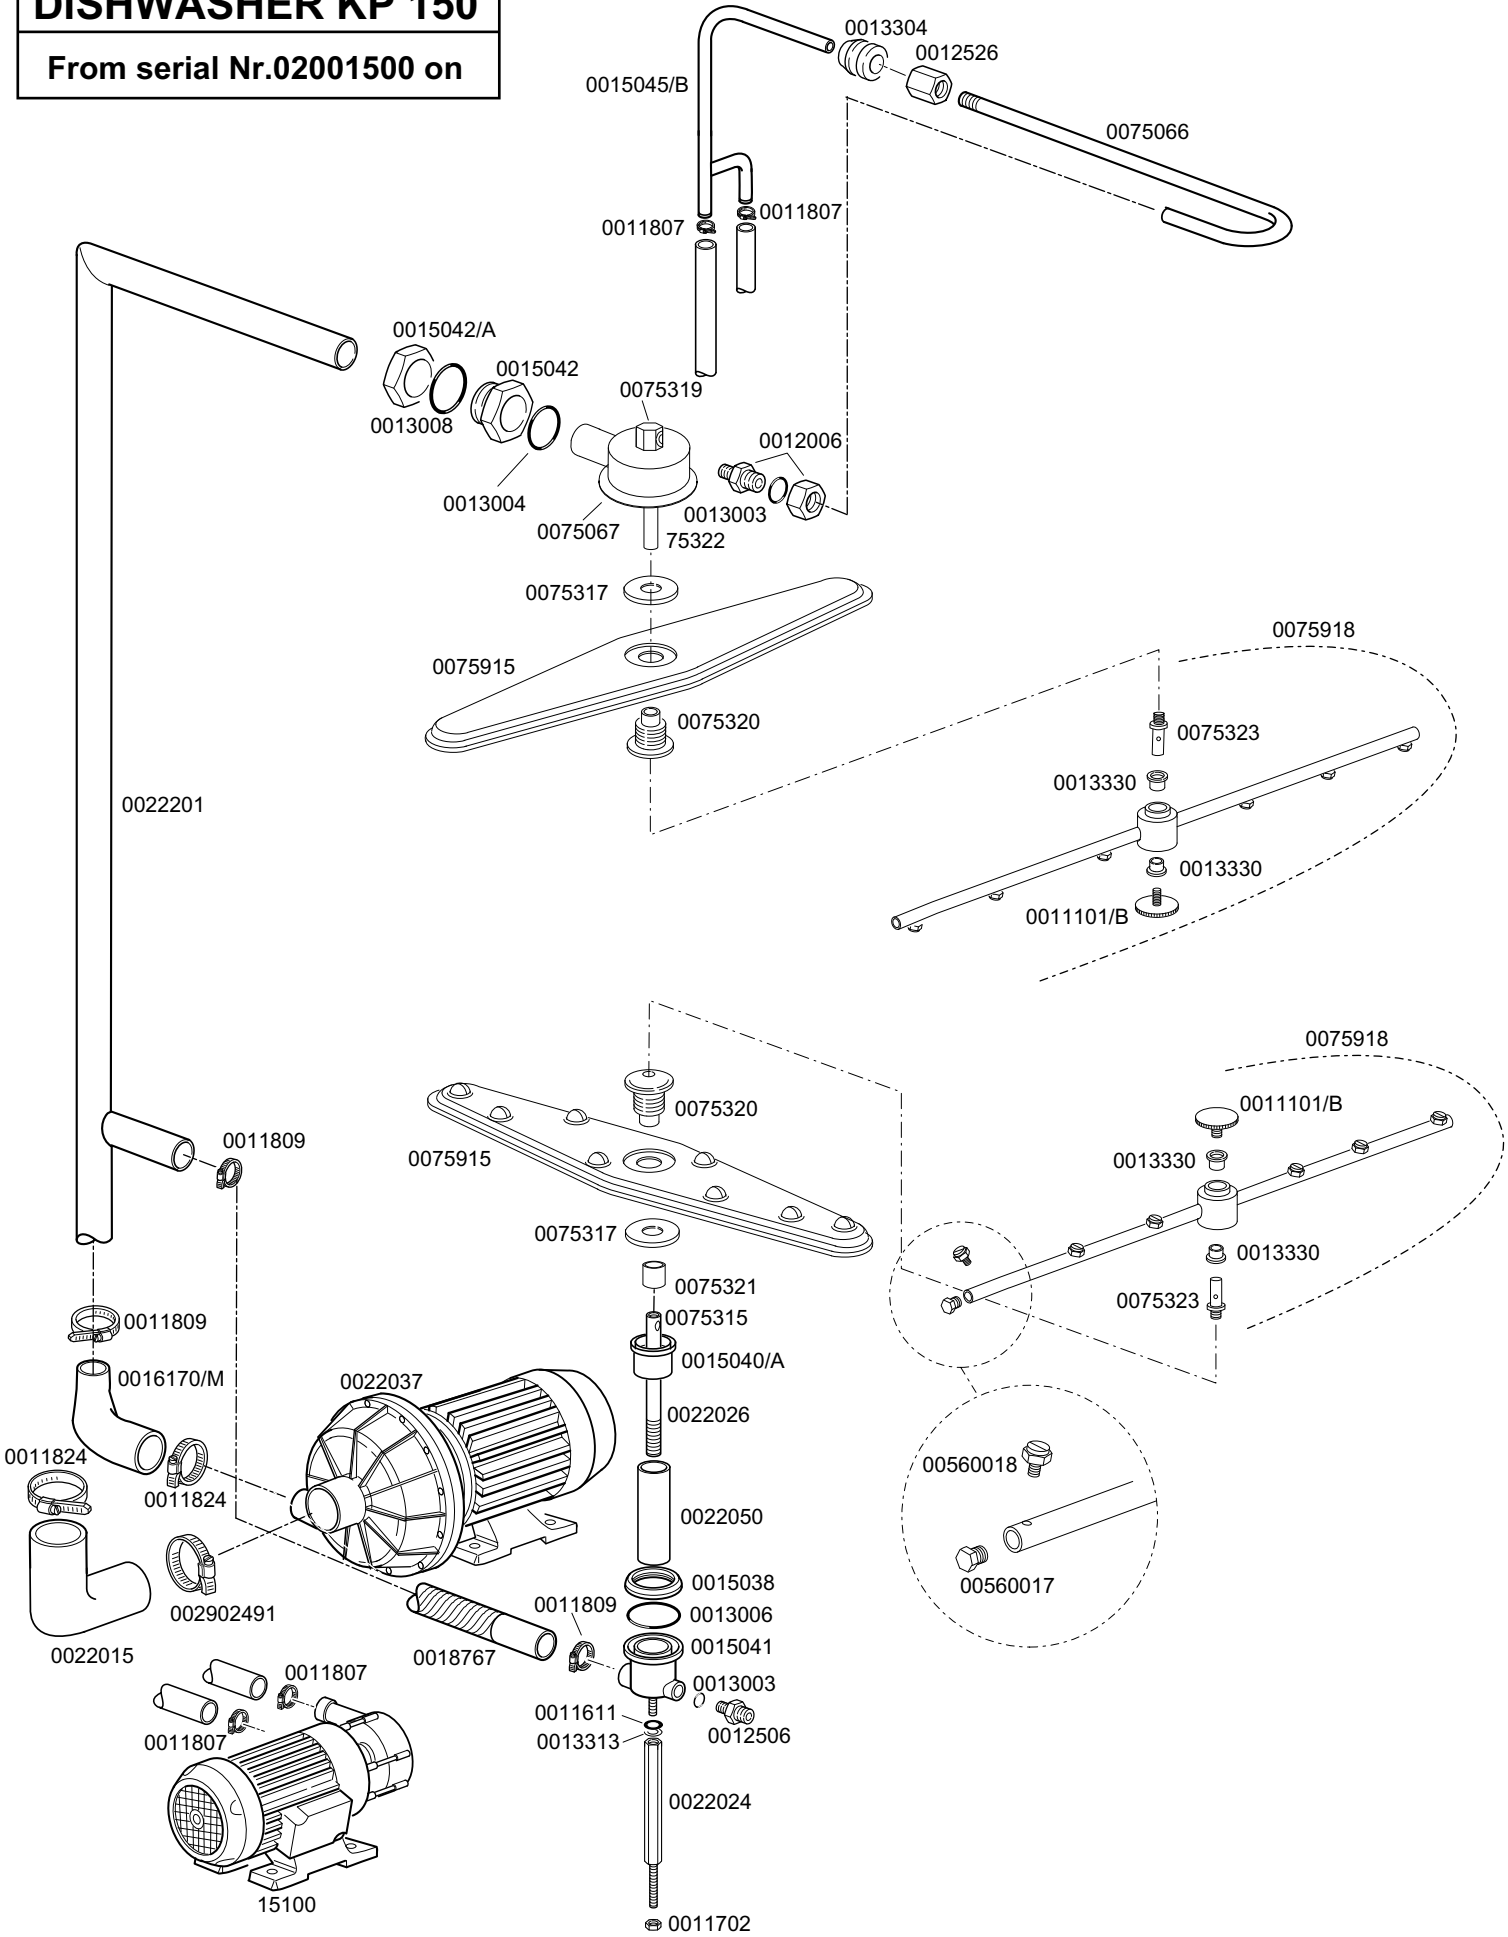

KROMO	TABLE	REV
	KI1610	04
DISHWASHER KP 150		
From serial nr.01019948 on		

KROMO

**TABLE
KI1630**

**REV
04**

DISHWASHER KP 150

From serial Nr.02001500 on

DISHWASHER KP 150/151**From serial Nr.01004921 on****KP-150 UNDER DOOR + CONTROL PANEL****KP-151 UNDER DOOR + CONTROL PANEL**