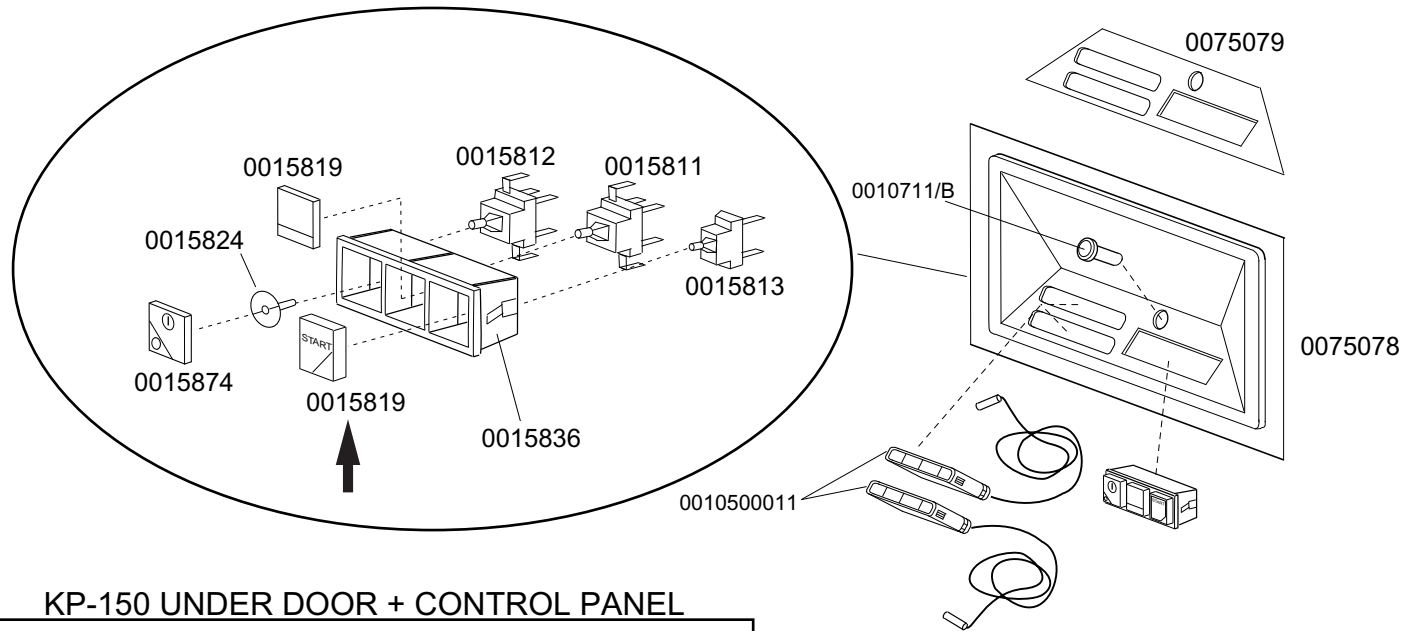

KROMO	TABLE	REV
	KI1610	04
DISHWASHER KP 150		
From serial nr.01019948 on		

KROMO

**TABLE
KI1630**

**REV
04**

DISHWASHER KP 150

From serial Nr.02001500 on

DISHWASHER KP 150/151**From serial Nr.01004921 on****KP-150 UNDER DOOR + CONTROL PANEL****KP-151 UNDER DOOR + CONTROL PANEL**