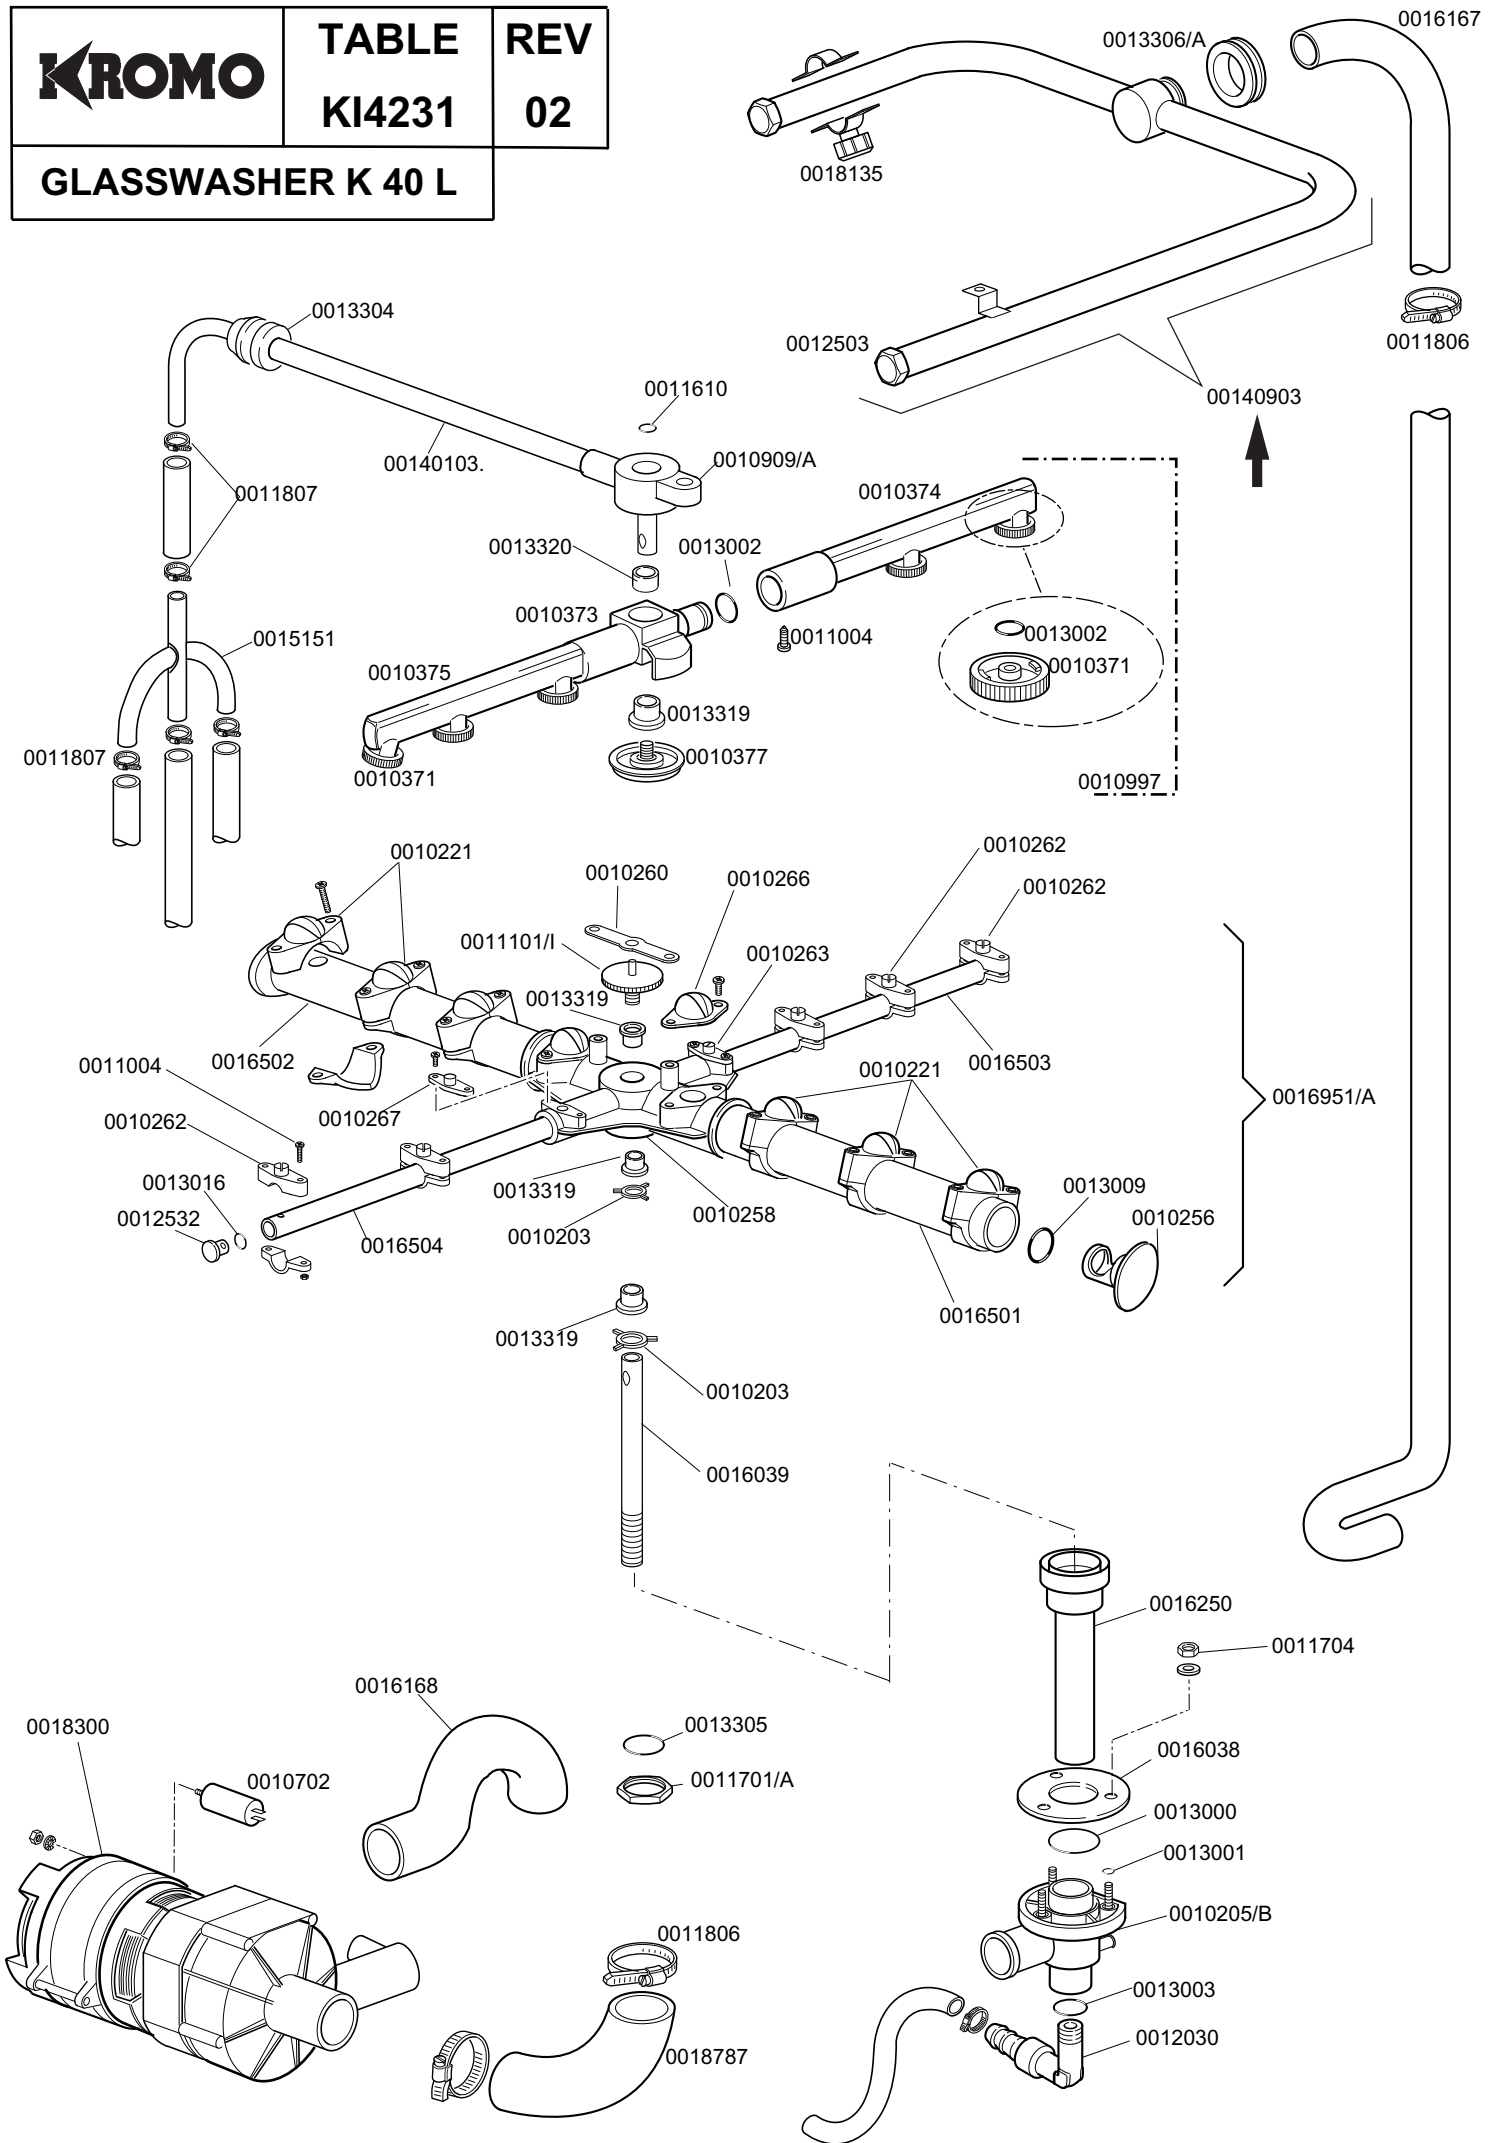

KROMO

**TABLE
KI4231**

**REV
02**

GLASSWASHER K 40 L