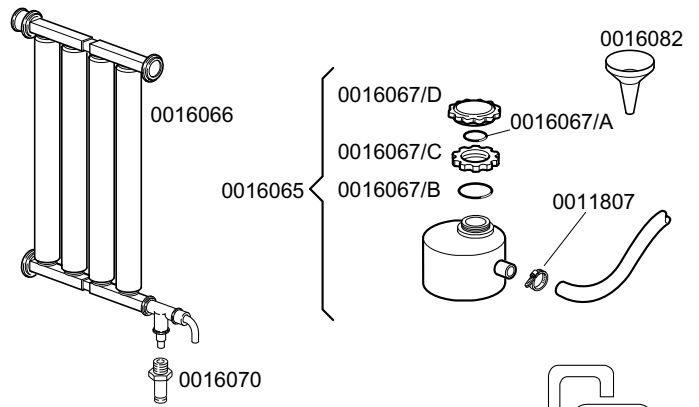

KROMO	TABLE	REV
	KI4210	14
GLASSWASHER K 40		
From serial Nr.01020578 on		

GLASSWASHER K 40

TABLE KI4210

CODE	DESCRIPTION	CODE	DESCRIPTION
0010701	Drain elbow	0016035/A	Tub short heating element
0010703	220V entry solenoid valve	0013316/A	Blind gasket for DVGW hole
0010705/R	D.8 pipe fitting	0015101	220/240 V Drain pump
0010706/A	"EL" pressure switch	0016037	B 1-2 relay
0010707/1	Thermostat	0016037/D	Bipolar relay 16A 230V 50/60 Hz
0010708/L	Rapid timer 120" 230/50	0016052	Overflow device pipe
0010708/T	Rapid timer 150" 230/50 Thermostop	0016064/A	Timer 18' CDC
0010711/B	220V. fluor. pilot lamp	0016065	Salt container
0010727	1,5 m. H2O drain liner	0016066	1 liter 4 element decalcifier
0010786	40 d. M10x25 small black foot	0016067/A	OR for salt container plug
0010799	Shining product dosing device	0016067/B	Salt container gasket
0011701/A	Stainless steel nut for floor drain	0016067/C	Salt container ferrule
0011807	12/20 stainless steel clamps	0016067/D	Salt container plug
0012525	Counter-weight for small filter	0016070	CFD complete non return valve
0013010	Heating element gasket	0016082	Funnel
0013305	44x32x3 drain elbow gasket	0018206	2400W 230V heating element
00135222	Beating door	0018206/D	2800W 230V heating element
00135240	Handle door in plastic	00440751	Inox filter for drain pump
00135241	Ending of handle K	00540001/A	Ferrule with filter
00135309	Support component K35-40	00540002	Plastic filter for body d. 42
0015800	Square grey fix push button		
00135606/A	3F+ 2S instrument panel		
00135911/D	Complete air trap (grey) L=56mm		
00140076	Polystyrene coat K 40		
00140303/A	Lower door K 40		
00140312/A	Right guide for basket		
00140312/B	Left guide for basket		
00140313/A	Dorsal panel K 40		
00140317/A	Lid for K 40		
00140900	Complete body K 40		
00140905	Boiler series 40		
00140909	Complete door K 40		
00150200	Hinge door		
00150211	Left hinge door		
00150221	Door rod		
00150401	Guide for bent rod		
00150402	Complete brass hook		
0015058	Small shining product suct. filter		
0015065	12 poles terminal board		
0015065/A	Cable fastener with screw		
0015098	Double solenoid valve		
0015099	Triple solenoid valve		
0015146	F1 antijamming filter		
0015550	Conveyor safety thermostat		
0015735	2,7 lt. break tank		
0015811	Deviator switch electric component 16A		
0015812	16A starter electric component		
0015813	16A unipolar switch electric component		
0015824	Green-orange cam		
0015834	Start switch		
0015835	Square start push button		
0015854	Q5 push button for drain pump		
0015855	Q5 yellow push button for 0/1		
0015874	Q6 green main switch 0/1		
0015858	Q5 yellow push button		
0015872	Q7 green push button cold/warm		