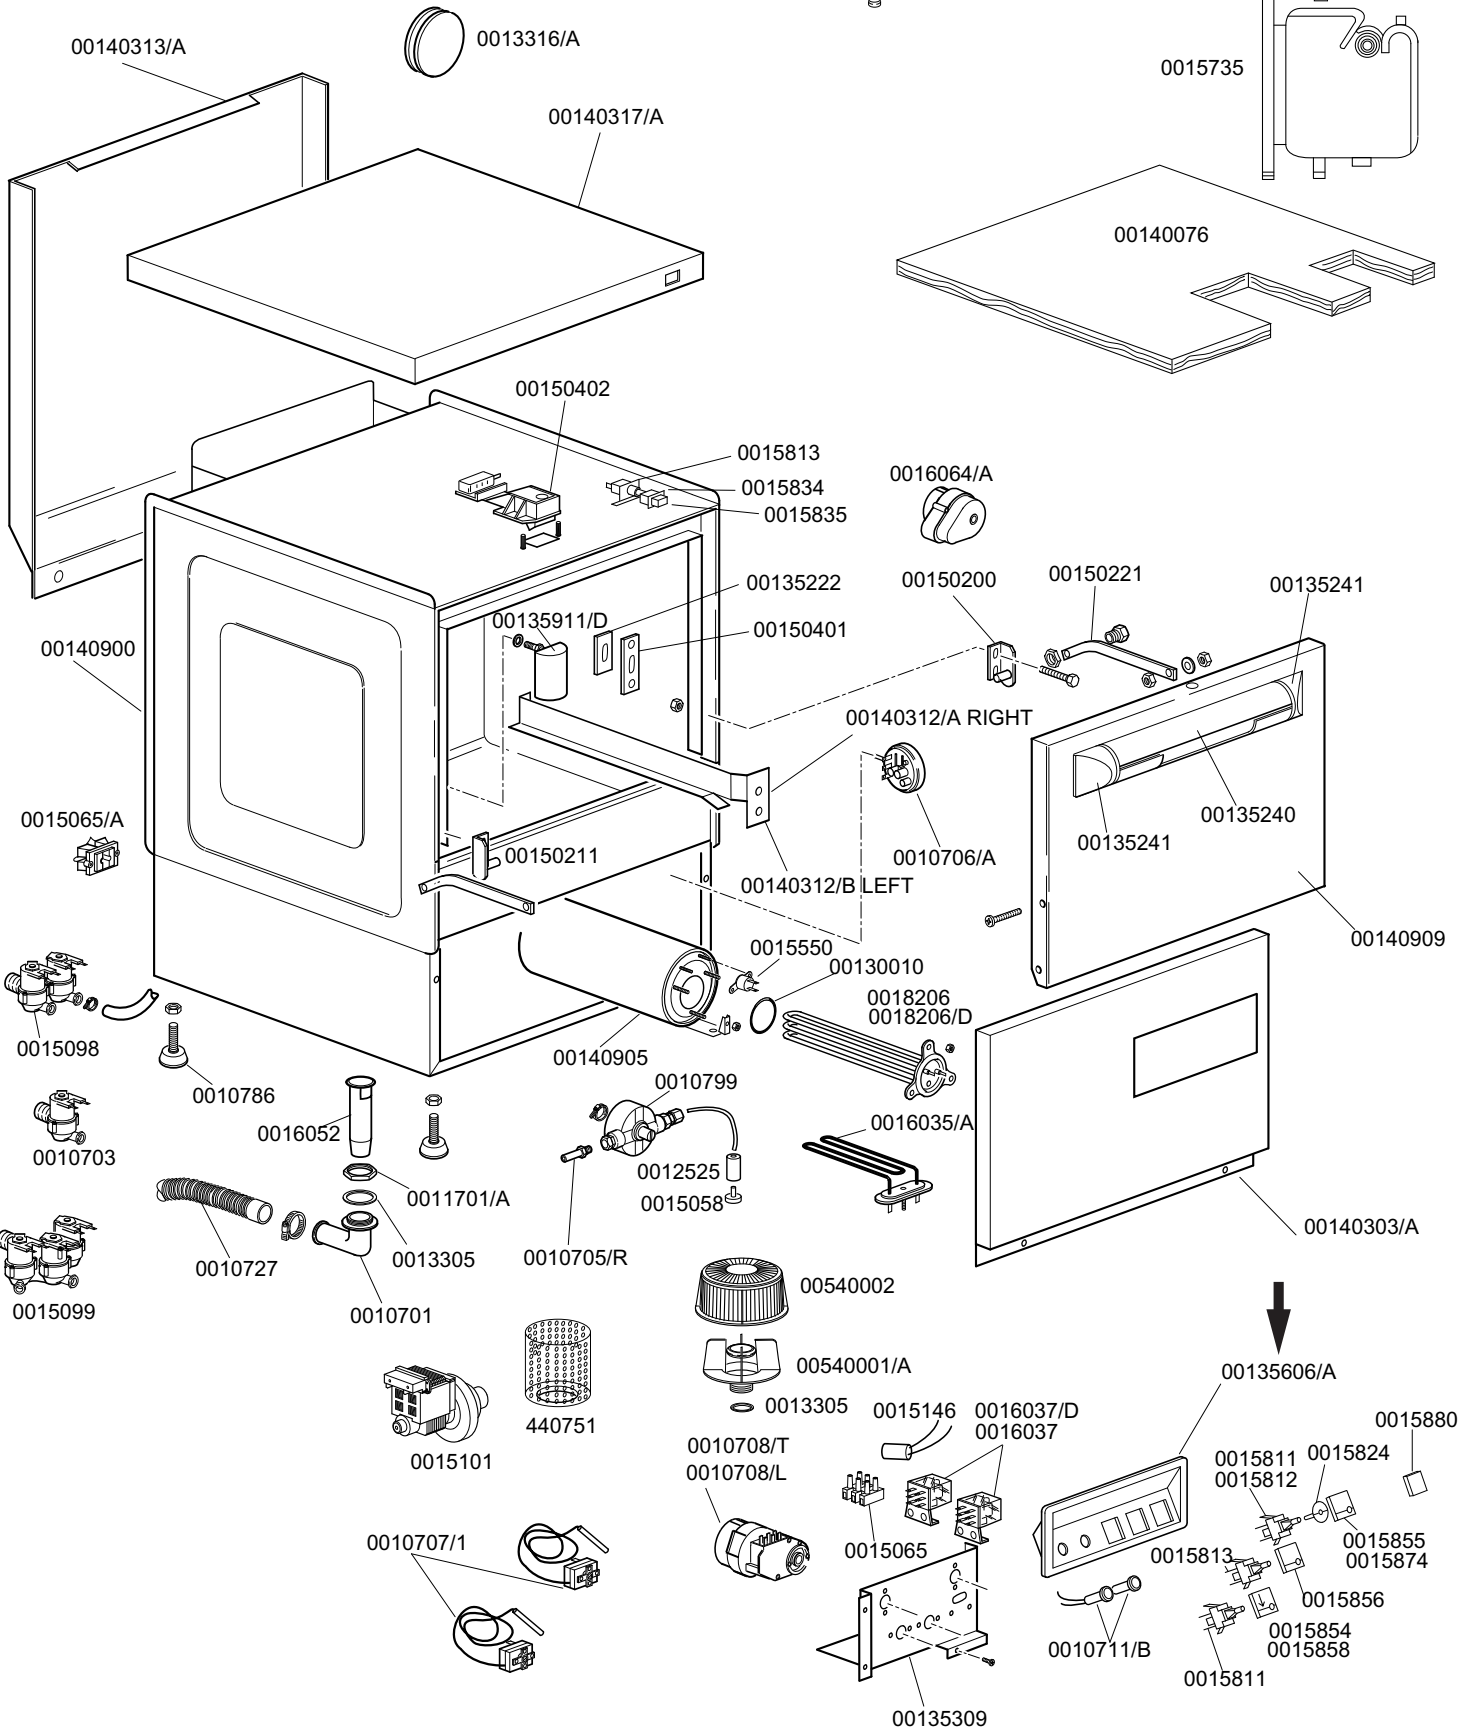

KROMO	TABLE	REV
	KI4210	14
GLASSWASHER K 40		
From serial Nr.01020578 on		

GLASSWASHER K 40

TABLE KI4210

CODE	DESCRIPTION	CODE	DESCRIPTION
0010701	Drain elbow	0016035/A	Tub short heating element
0010703	220V entry solenoid valve	0013316/A	Blind gasket for DVGW hole
0010705/R	D.8 pipe fitting	0015101	220/240 V Drain pump
0010706/A	"EL" pressure switch	0016037	B 1-2 relay
0010707/1	Thermostat	0016037/D	Bipolar relay 16A 230V 50/60 Hz
0010708/L	Rapid timer 120" 230/50	0016052	Overflow device pipe
0010708/T	Rapid timer 150" 230/50 Thermostop	0016064/A	Timer 18' CDC
0010711/B	220V. fluor. pilot lamp	0016065	Salt container
0010727	1,5 m. H2O drain liner	0016066	1 liter 4 element decalcifier
0010786	40 d. M10x25 small black foot	0016067/A	OR for salt container plug
0010799	Shining product dosing device	0016067/B	Salt container gasket
0011701/A	Stainless steel nut for floor drain	0016067/C	Salt container ferrule
0011807	12/20 stainless steel clamps	0016067/D	Salt container plug
0012525	Counter-weight for small filter	0016070	CFD complete non return valve
0013010	Heating element gasket	0016082	Funnel
0013305	44x32x3 drain elbow gasket	0018206	2400W 230V heating element
00135222	Beating door	0018206/D	2800W 230V heating element
00135240	Handle door in plastic	00440751	Inox filter for drain pump
00135241	Ending of handle K	00540001/A	Ferrule with filter
00135309	Support component K35-40	00540002	Plastic filter for body d. 42
0015800	Square grey fix push button		
00135606/A	3F+ 2S instrument panel		
00135911/D	Complete air trap (grey) L=56mm		
00140076	Polystyrene coat K 40		
00140303/A	Lower door K 40		
00140312/A	Right guide for basket		
00140312/B	Left guide for basket		
00140313/A	Dorsal panel K 40		
00140317/A	Lid for K 40		
00140900	Complete body K 40		
00140905	Boiler series 40		
00140909	Complete door K 40		
00150200	Hinge door		
00150211	Left hinge door		
00150221	Door rod		
00150401	Guide for bent rod		
00150402	Complete brass hook		
0015058	Small shining product suct. filter		
0015065	12 poles terminal board		
0015065/A	Cable fastener with screw		
0015098	Double solenoid valve		
0015099	Triple solenoid valve		
0015146	F1 antijamming filter		
0015550	Conveyor safety thermostat		
0015735	2,7 lt. break tank		
0015811	Deviator switch electric component 16A		
0015812	16A starter electric component		
0015813	16A unipolar switch electric component		
0015824	Green-orange cam		
0015834	Start switch		
0015835	Square start push button		
0015854	Q5 push button for drain pump		
0015855	Q5 yellow push button for 0/1		
0015874	Q6 green main switch 0/1		
0015858	Q5 yellow push button		
0015872	Q7 green push button cold/warm		