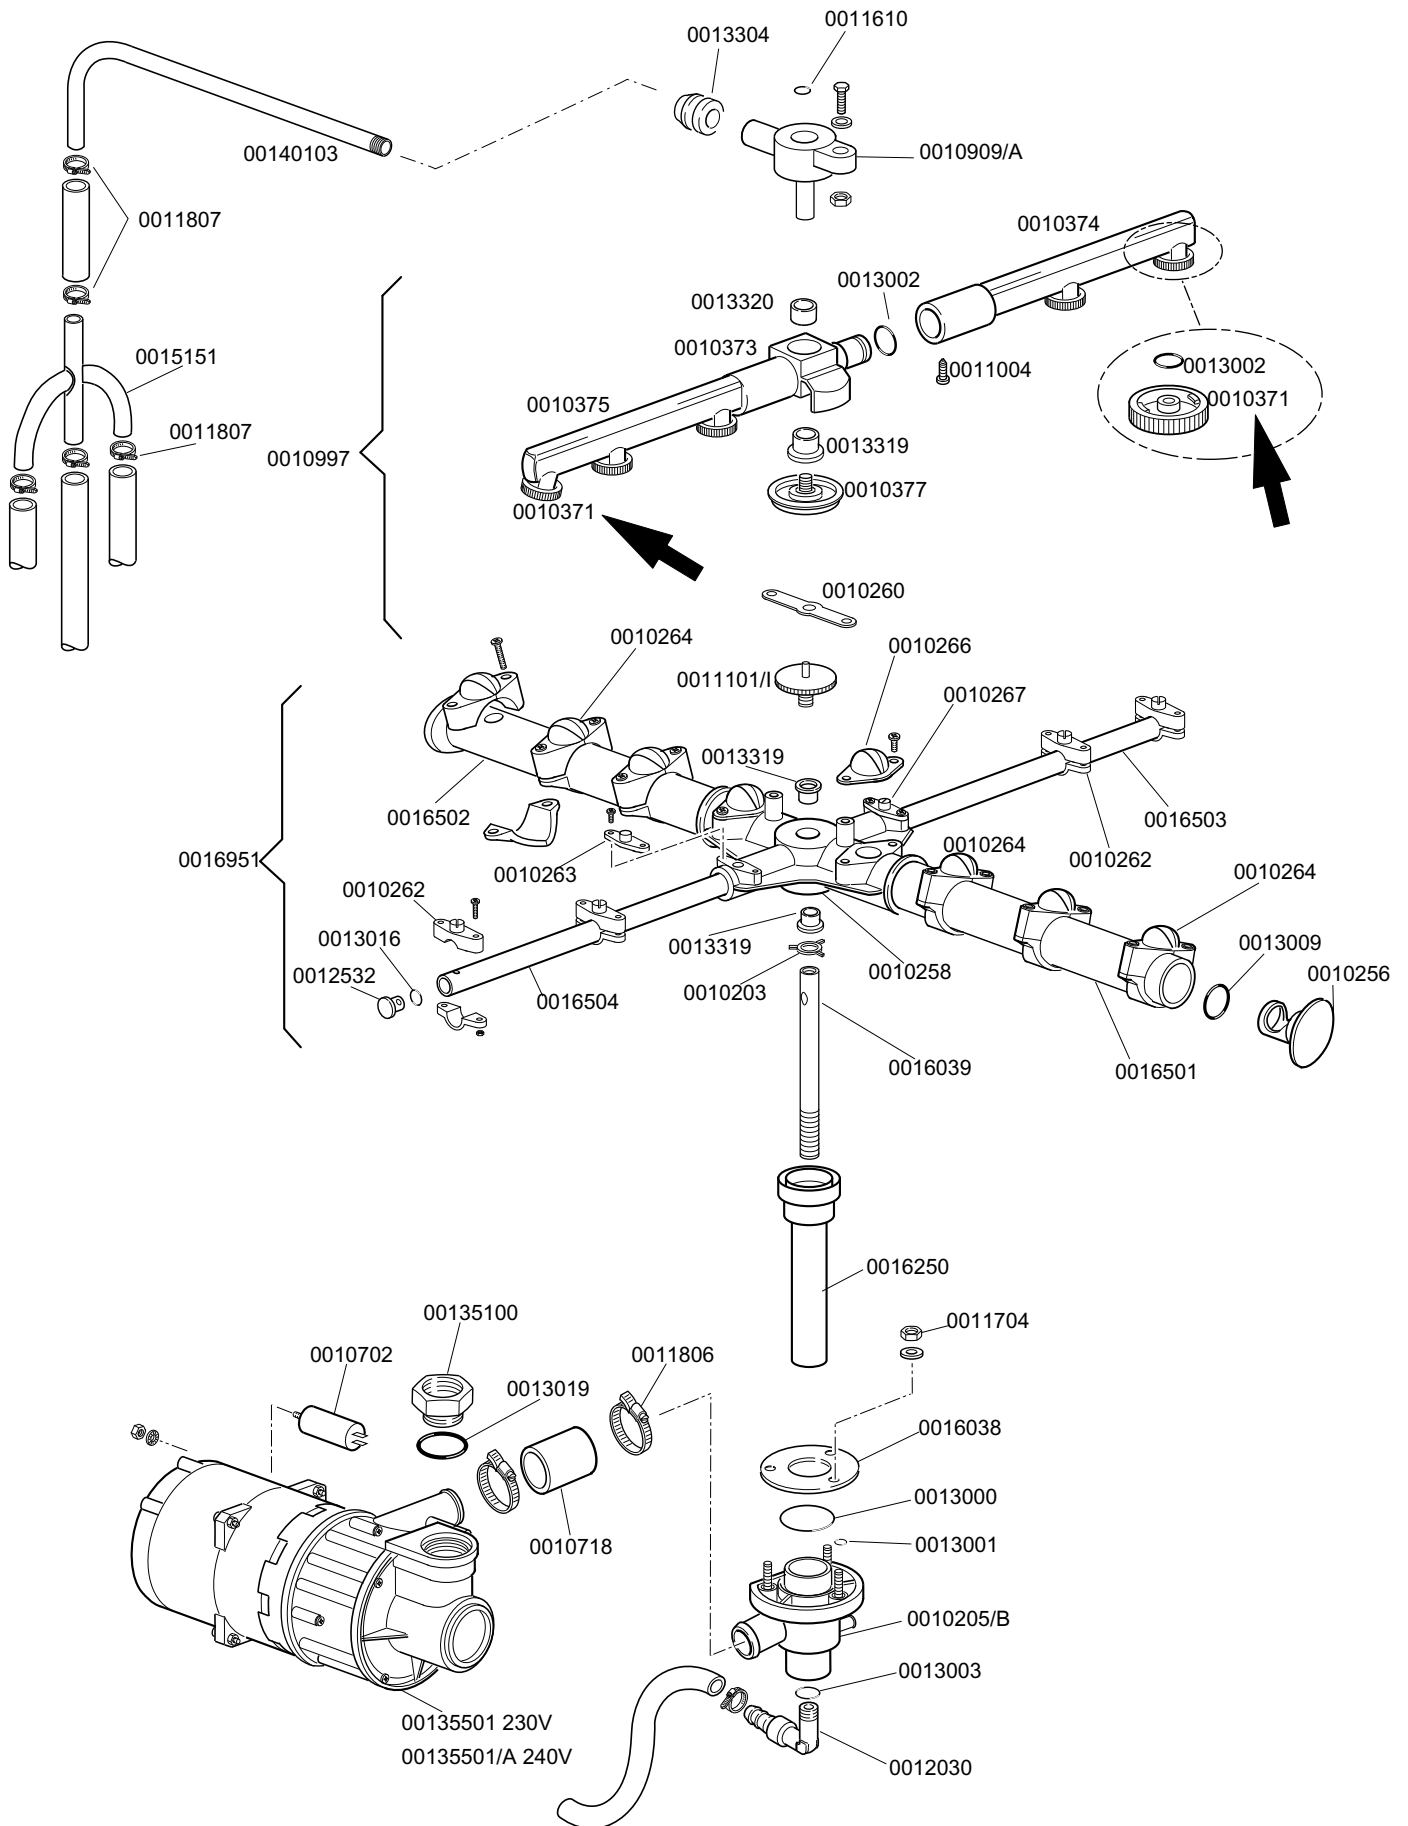

GLASSWASHER K 40