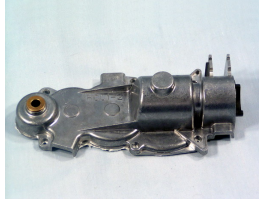

POSITION:
CODE: KW696433
NAME: POWER
 SUPPLY CORD (EU)
 PLUG

POSITION:
CODE: KW696524
NAME: AIR
 SEPARATOR

POSITION:
CODE: KW696574
NAME: DRIVE PINION
 ASSY

POSITION:
CODE: KW696586
NAME: PULLEY ASSY

POSITION:
CODE: KW696598
NAME: GEARBOX
UPPER COVER

POSITION:
CODE: KW696603
NAME: BODY COVER

POSITION:
CODE: KW696677
NAME: LOWER
GEARBOX ASSY
(14MM)

NO MORE
AVAILABLE

POSITION:
CODE: KW696689
NAME: VERTICAL
DRIVE SHAFT(14mm)

POSITION:
CODE: KW702440
NAME: DVD AND
COVER PACK