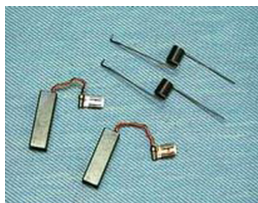

POSITION:
CODE: KW660018
NAME: BRUSH &
SPRING KIT