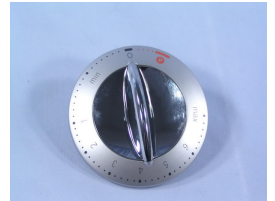

NO MORE
AVAILABLE

POSITION:
CODE: KW710409
NAME: STALL PLUG

POSITION:
CODE: KW710436
NAME: CONTROL
KNOB ASSY

REPLACEMENTS LIST

POSITION:
CODE: KW710658
NAME: SPANNER

REPLACEMENTS LIST

POSITION:
CODE: KW715258
NAME: GEARBOX ASSY