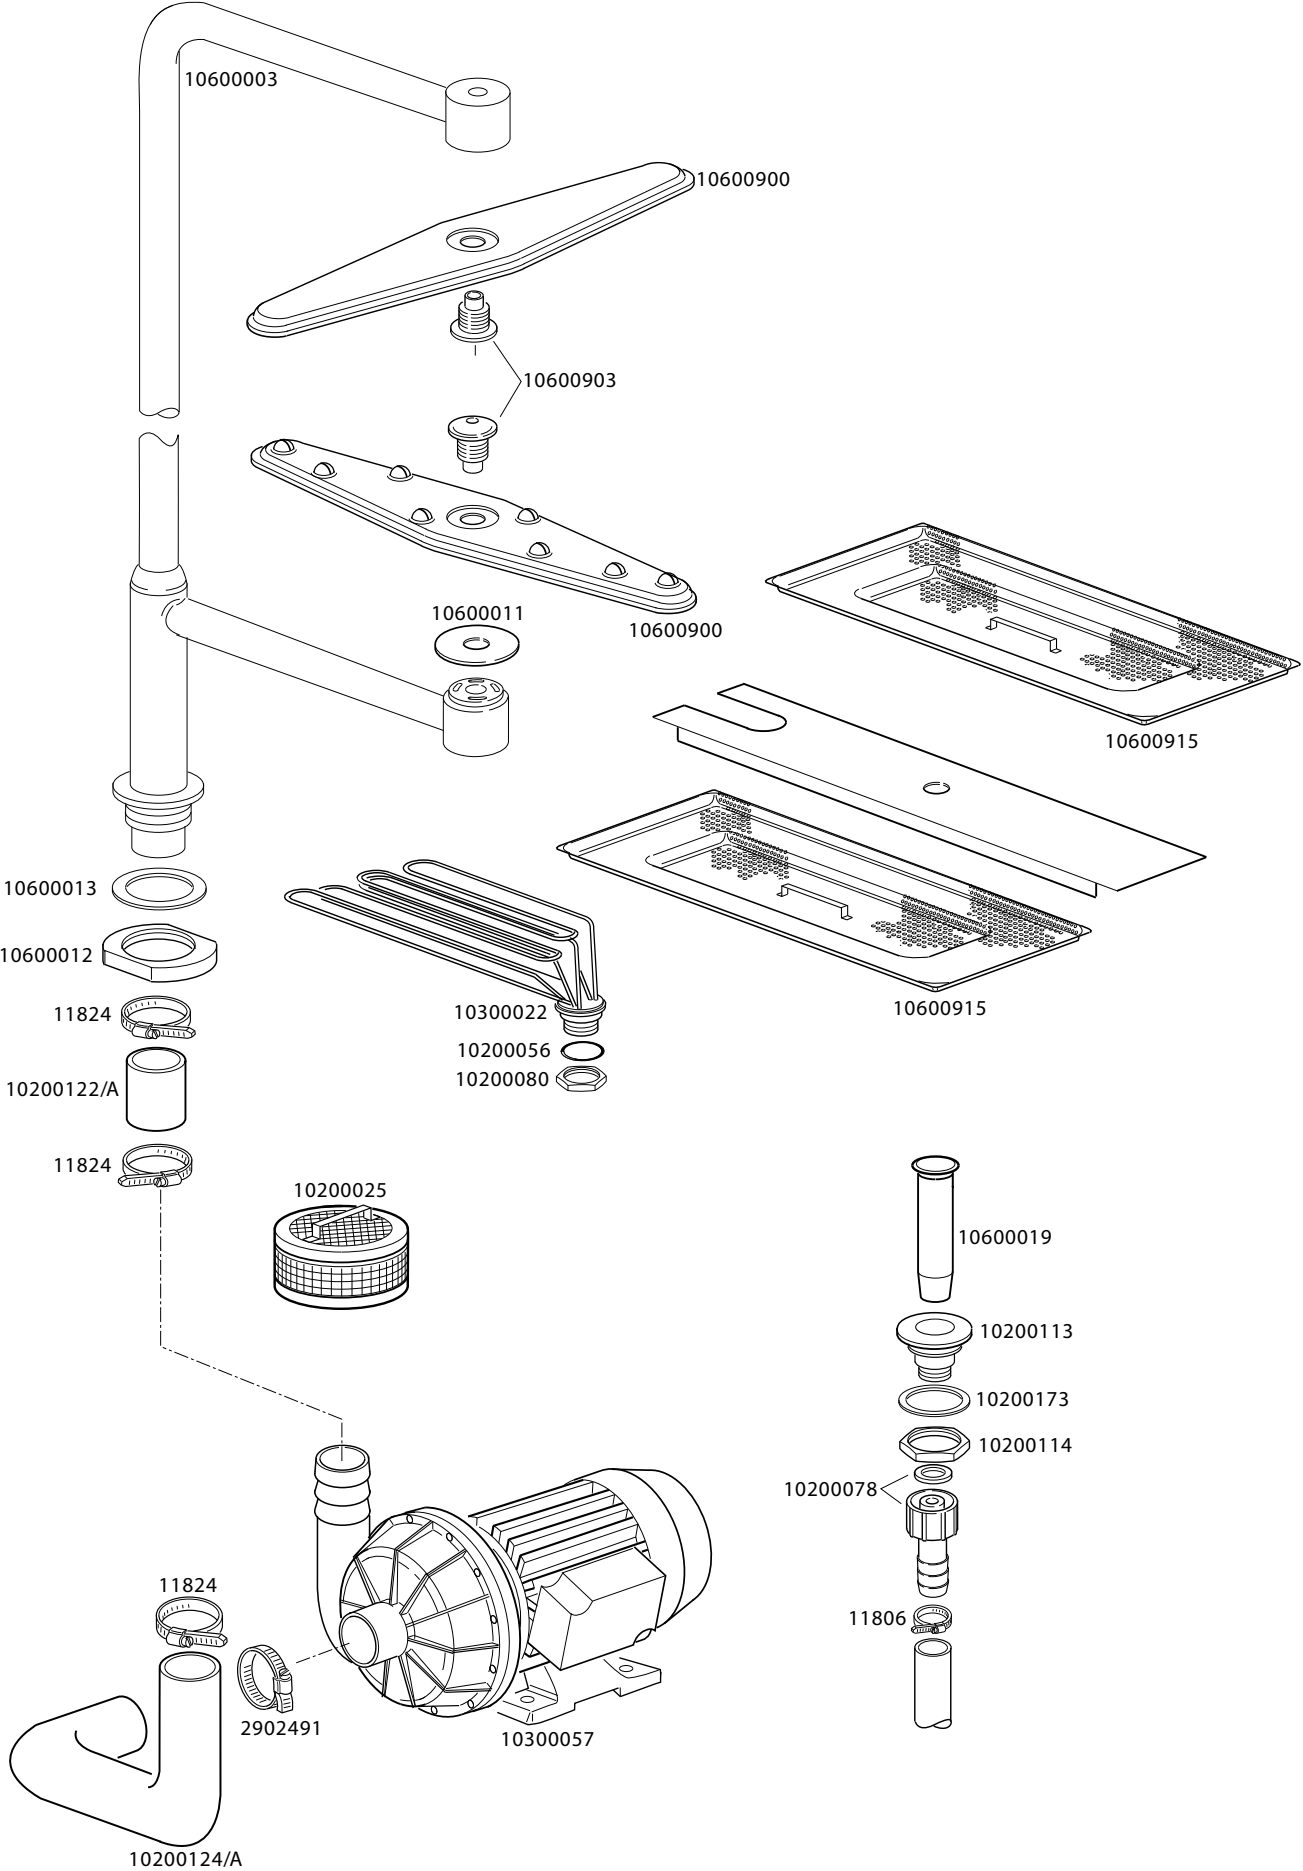

| | | |
|---------------|--------------|------------|
| SILVER | TABLE | REV |
| | SI1520 | 00 |

SILVER 1500 Insula.

From serial number 99016494

| | | |
|---------------|--------------|------------|
| SILVER | TABLE | REV |
| | SI1525 | 00 |

SILVER 1500

From serial number 99016494

| | | |
|---------------|--------------|------------|
| SILVER | TABLE | REV |
| | SI1530 | 00 |

SILVER 1500

From serial number 99016494

| | | |
|--------|--------|-----|
| SILVER | TABLE | REV |
| | SI1540 | 00 |

SILVER 1500
 From serial number 99016494