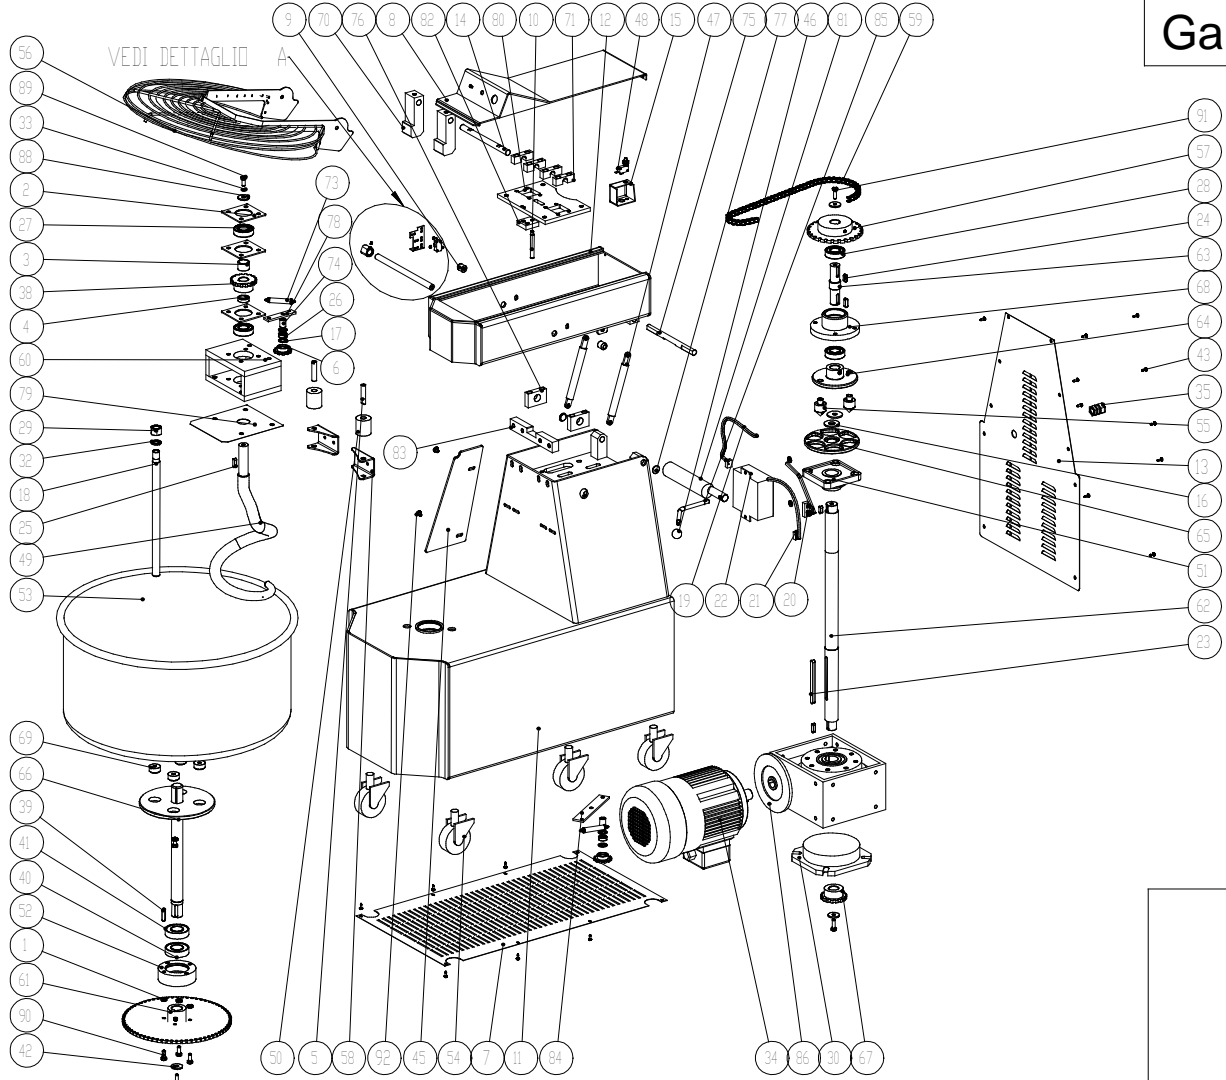

Gam International

Impastatrice a spirale TSVX60 (vasca estraibile) - Spiral dough mixer TSVX-60 (extractable bowl)