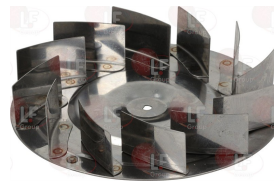

Energy regulators

3350024 ENERGY ADJUSTER
 contact capacity 240V 13A
 max temperature 125°C
 D-shaped pin \varnothing 6x4.6 mm
 double rotation direction

GARBIN REG001

GARBIN REG100

Fans for motors

5059348 FAB \varnothing 160 mm
 thickness 44 mm
 number of blades 36 - \varnothing D-shaped hole 6x5 mm
 for Convection oven (GARBIN)

GARBIN VEN005

5080630 FAN \varnothing 159 mm
 blades no.12 - D-shaped hole 6x4.6
 thickness 28 mm
 for Convection oven (GARBIN) BRAVO-M

GARBIN VEN010

3240323 FAN \varnothing 160 mm
 thickness 40 mm
 total blades 36 - \varnothing hole 8x6 mm
 for Convection oven electric (GARBIN) 25EXVAPOR
 31EXVAPOR - 31GXUMI - 36EXVAPOR - 36PXUMI
 43SEVAPOR