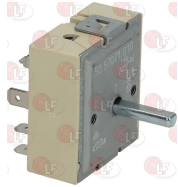

Suitable universal spare parts may not be included

Suitable for:

GARBIN

Suitable for:

Capacitors, electrical

3068096 CAPACITOR ELECTRICAL 5 μ F
450V 50/60Hz - \varnothing 30xh51 mm

GARBIN CON003

Contact thermostats

Energy regulators

3350024 ENERGY ADJUSTER
 contact capacity 240V 13A
 max temperature 125°C
 D-shaped pin \varnothing 6x4.6 mm
 double rotation direction

GARBIN REG001

GARBIN REG100

Fans for motors

5059348 FAB \varnothing 160 mm
 thickness 44 mm
 number of blades 36 - \varnothing D-shaped hole 6x5 mm
 for Convection oven (GARBIN)