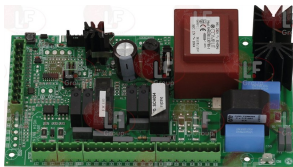

GARBIN VET035

GARBIN VET240

Electronic boxes

3526182 CONTROL BOX S4565A2092B
model HONEYWELL - 220/240V 50/60Hz 4VA

GARBIN CEN000

Electronic printed-circuit boards

5060658 MOTHEBOARD 187x103 mm
for Convection oven (GARBIN)