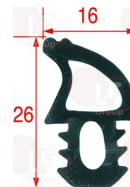

3186521 HEATING ELEMENT GASKET
 external dimensions 100x22 mm
 for Convection oven electric (GARBIN)

GARBIN GUA001
 GARBIN GUA078

GARBIN GUA019

GARBIN GUA019

Gaskets for oven door

5056322 GASKET FOR OVEN DOOR 1600 mm
 profile dimensions 30x10 mm
 in silicone elastomer
 color black
 for Convection oven (GARBIN)

GARBIN GUA030

5060962 GASKET FOR OVEN DOOR 2400 mm
 profile dimensions 30x10 mm
 in silicone elastomer
 color black
 for Convection oven (GARBIN)

GARBIN GUA022

3186519 OVEN DOOR GASKET 350x350 mm
 made of silicone elastomer
 with fastening clips
 COLOUR BLACK
 for Convection oven electric (GARBIN) 12GX - 23MX
 23MXUMI

GARBIN GUA010

GARBIN GUA023

3786083 OVEN DOOR GASKET 4000 mm
 made of silicone elastomer
 profile dimensions 16x26 mm
 BLACK COLOR
 for Convection oven electric (GARBIN) 101EXVAPOR
 101GXVAPOR - 104EXVAPOR - 104PXVAPOR
 25EXVAPOR - 43SEVAPOR - 45EXVAPOR - 45GXUMI
 46EXVAPOR - 46PXVAPOR - 61GXVAPOR - 64EXVAPOR
 64PXVAPOR