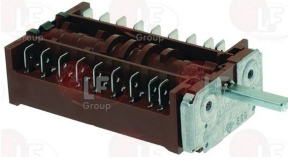

GARBIN SON001
 GARBIN SON103

GARBIN SON006

GARBIN SON011

Rotary switches

- 3057157 SELECTOR SWITCH 0-8 POSITIONS**
 contact capacity 16A 250V - max 150°C
 D-shaped pin \varnothing 6x4.6 mm
 for Convection oven electric (GARBIN) 23MX
 23MXUMI - 43MX - 43MXUMI