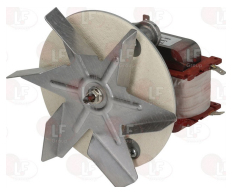

GARBIN VEN000

GARBIN VEN226

Suitable for:

Suitable for:

3340139 MOTOR 9637/62683 55W 230/240V 50/60Hz
 fan ø 155 mm
 for Convection oven electric (GARBIN) 12GX - 23MX
 23MXUMI - 43DX - 43DXUMI - 43MX - 43MXUMI