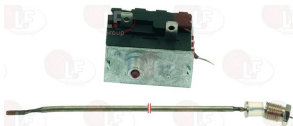

GARBIN TER002

GARBIN TER325

GARBIN TER008

GARBIN TER035

1. **3444498 THERMOSTAT SINGLE-PHASE 50-280°C**
   D-shaped pin $\varnothing$ 6x4.6 mm
   capillary length 1400 mm - 16A 250V
   bulb $\varnothing$ 3x180 mm -with stuffing gland fitting M10x1
   with tank hold fitting complete M14x1
   for Convection oven electric (GARBIN) 101GXVAPOR
   104PXVAPOR - 12GX - 23MX - 23MXUMI - 31GXUMI
   36PXUMI - 41GXUMI - 43DX - 43DXUMI - 43MX
   43MXUMI - 44PXUMI - 45GXVAPOR - 46PXVAPOR
   61GXVAPOR - 64PXVAPOR
   for Convection oven gas (GARBIN) 101FGX - 104FGX