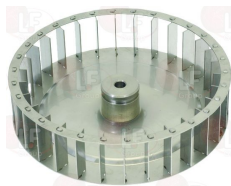

Energy regulators

3350024 ENERGY ADJUSTER
 contact capacity 240V 13A
 max temperature 125°C
 D-shaped pin \varnothing 6x4.6 mm
 double rotation direction

GARBIN REG001

GARBIN REG100

Fans for motors

5059348 FAB \varnothing 160 mm
 thickness 44 mm
 number of blades 36 - \varnothing D-shaped hole 6x5 mm
 for Convection oven (GARBIN)

GARBIN VEN005

5080630 FAN \varnothing 159 mm
 blades no.12 - D-shaped hole 6x4.6
 thickness 28 mm
 for Convection oven (GARBIN) BRAVO-M

GARBIN VEN010

3240323 FAN \varnothing 160 mm
 thickness 40 mm
 total blades 36 - \varnothing hole 8x6 mm
 for Convection oven electric (GARBIN) 25EXVAPOR
 31EXVAPOR - 31GXUMI - 36EXVAPOR - 36PXUMI
 43SEVAPOR