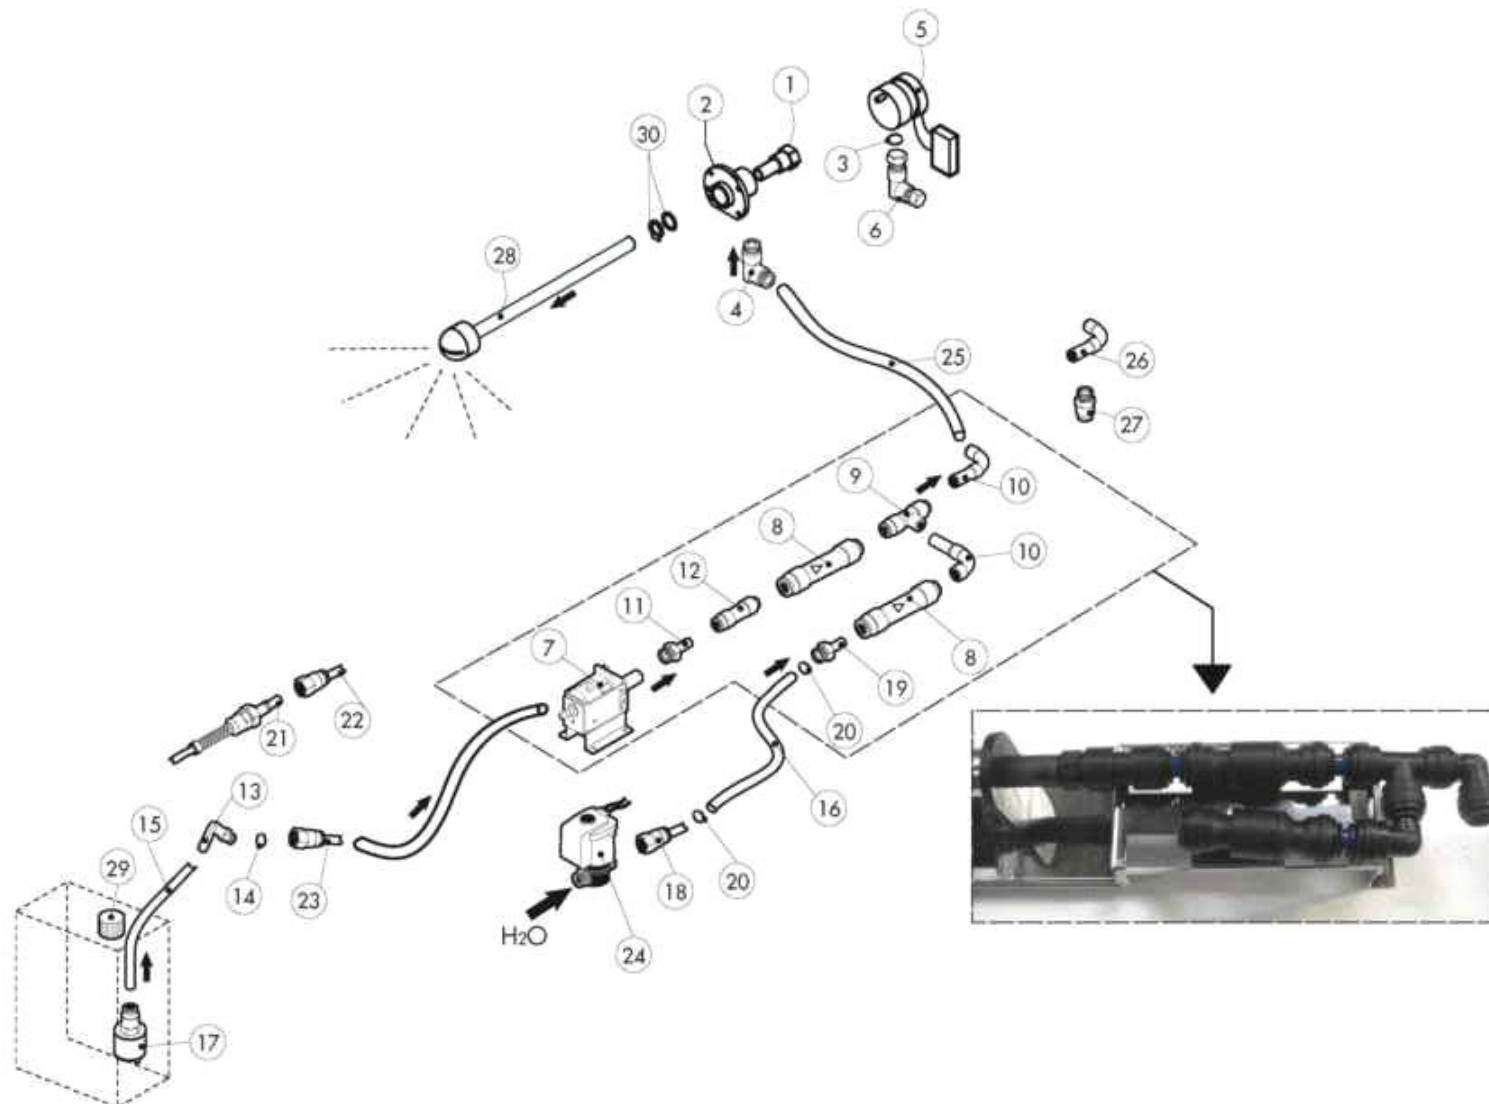

ATTENZIONE: PER TENSIONI SPECIALI, SPECIFICARE SEMPRE IL MODELLO DI FORNO ED IL NUMERO DI MATRICOLA
ATTENTION: FOR SPECIAL VOLTAGES, PLEASE ALWAYS SPECIFY THE OVEN MODEL AND THE SERIAL NUMBER

ATTENTION: POUR TENSIONS SPÉCIALES, MERCI DE SPÉCIFIER TOUJOURS LE MODÈLE DU FOUR ET LE NUMÉRO DE SÉRIE
ACHTUNG: BEI SONDRERSPANNUNGEN, BITTE IMMER OFEN-MODELL UND SERIENNUMMER GEBEN

ed. 0713

TAV. B

REV 071 S