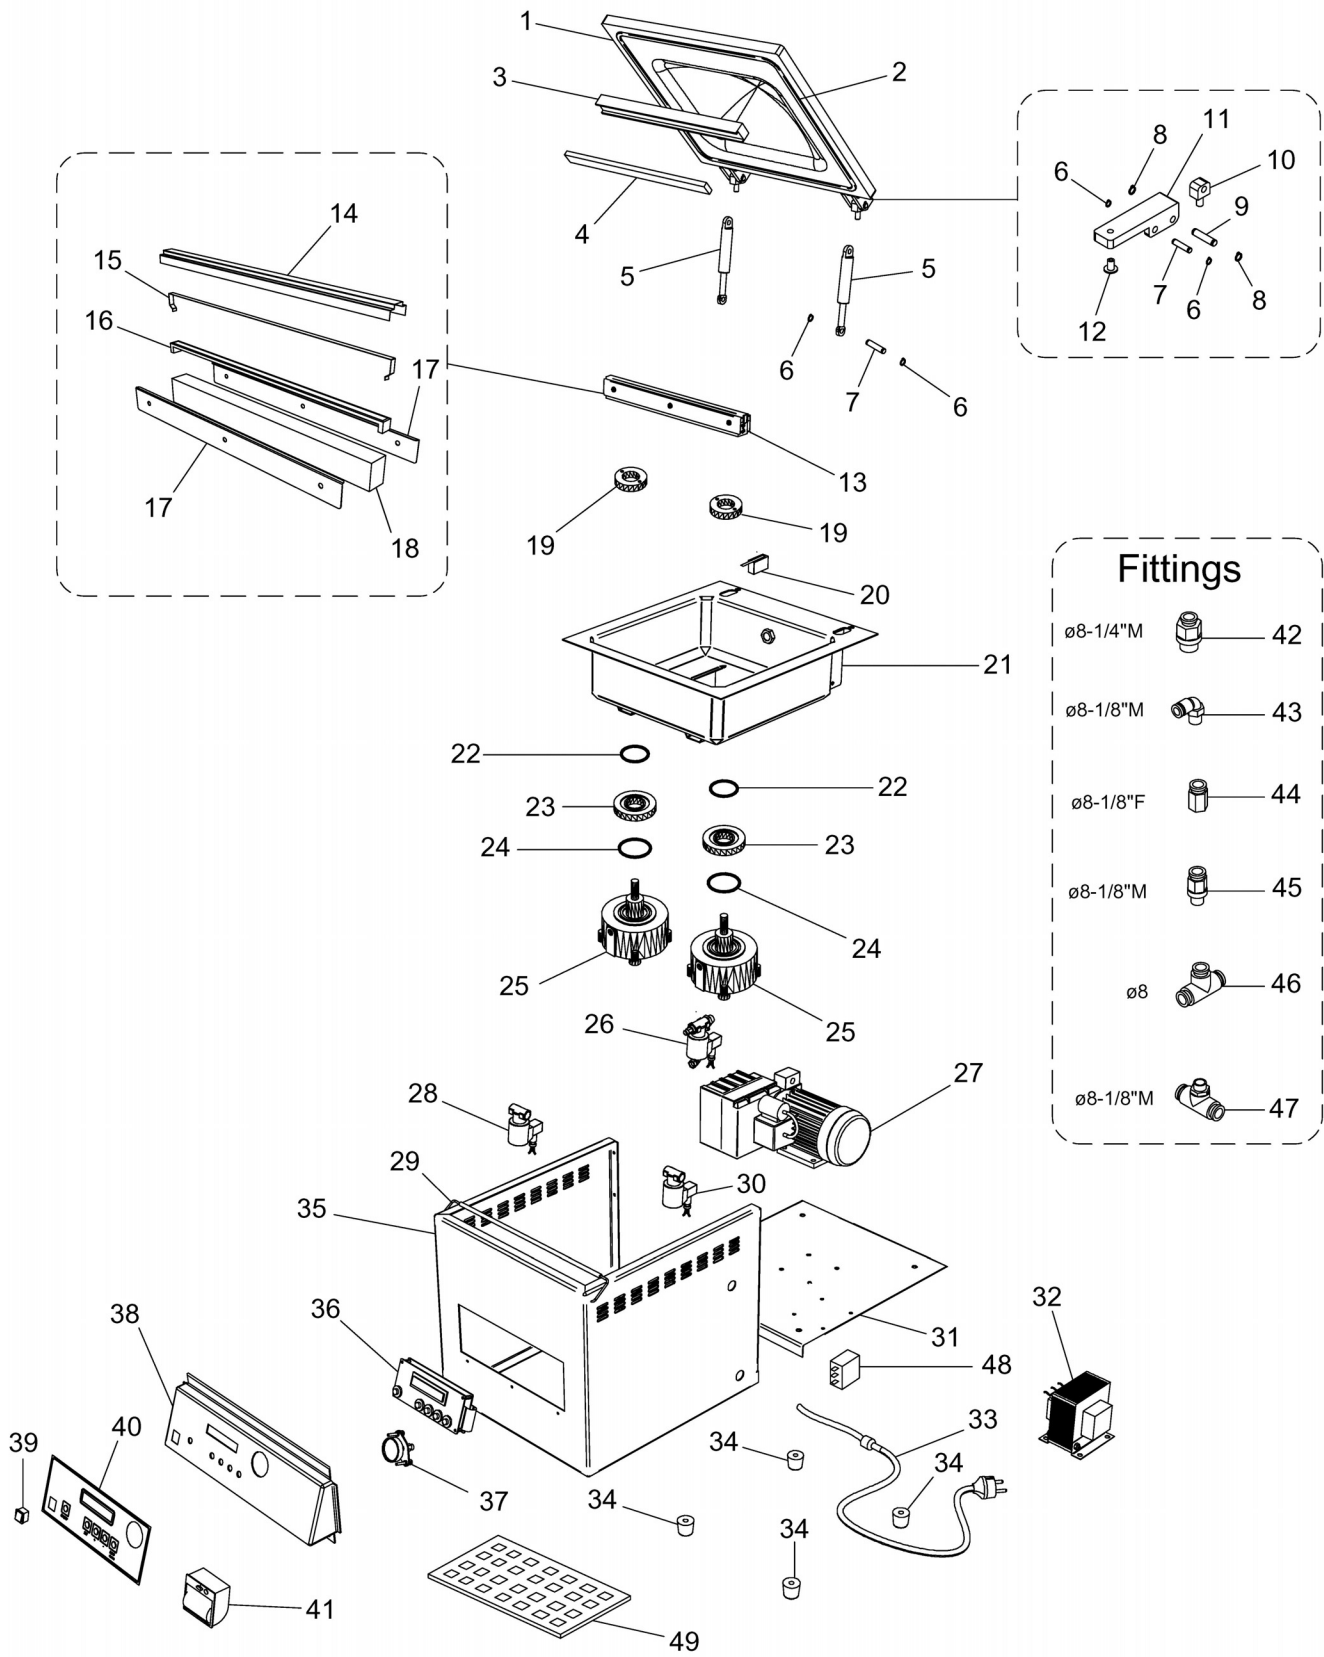

MCD320-420-520-420S-520S

MCD320-420-520-420S-520S

Pos. Ref.	Codice Code	Caratteristiche Features	Descrizione Description	
1	CO5207	(MCD320)	Coperchio	Cover
1	CO5208	(MCD420-420S)	Coperchio	Cover
1	CO5209	(MCD520-520S)	Coperchio	Cover
2	CO5210	(MCD320)	Guarnizione	Gasket
2	CO5211	(MCD420-420S)	Guarnizione	Gasket
2	CO5212	(MCD520-520S)	Guarnizione	Gasket
4	CO5213	(MCD320)	Gomma	Rubber
4	CO5214	(MCD420-420S)	Gomma	Rubber
4	CO5215	(MCD520-520S)	Gomma	Rubber
5	CO5216		Molla	Spring
6	SL4017	ø6 - Stainless steel	Seeger	Seeger
7	CO5217		Perno	Pivot
8	SL4018	ø8 - Stainless steel	Seeger	Seeger
9	CO5218		Perno	Pivot
10	CO5219		Snodo	Junction
11	CO5220		Cerniera	Hinge
12	CO5221		Boccola	Bush
13	CO5222	● Assembly (MCD320)	Barra saldante	Seal bar
13	CO5223	● Assembly (MCD420-420S)	Barra saldante	Seal bar
13	CO5224	● Assembly (MCD520-520S)	Barra saldante	Seal bar
14	CO5225	(MCD320)	Protezione	Protection
14	CO5226	(MCD420-420S)	Protezione	Protection
14	CO5227	(MCD520-520S)	Protezione	Protection
15	CO5228	● (MCD320)	Resistenza	Resistance
15	CO5229	● (MCD420-420S)	Resistenza	Resistance
15	CO5230	● (MCD520-520S)	Resistenza	Resistance
19	CO5231		Ghiera	Locking ring
20	CO5232	●	Microinterruttore	Microswitch
22	CO5233		O-ring	O-ring
23	CO5234		Flangia	Flange
24	CO5235		O-ring	O-ring
25	CO5236		Pistone	Piston
26	CO5237	●	Elettrovalvola	Electro-valve
27	CO5238	● (MCD320)	Elettropompa	Electro-pump
27	CO5239	● (MCD420-420S)	Elettropompa	Electro-pump
27	CO5240	● (MCD520-520S)	Elettropompa	Electro-pump
28	CO5241	●	Elettrovalvola	Electro-valve
29	CO5242	(MCD320)	Anello	Ring
29	CO5243	(MCD420-420S)	Anello	Ring
29	CO5244	(MCD520-520S)	Anello	Ring
30	CO5245	●	Elettrovalvola	Electro-valve
32	CO5246	● (MCD320)	Trasformatore	Transformer
32	CO5247	● (MCD420-420S)	Trasformatore	Transformer
32	CO5248	● (MCD520-520S)	Trasformatore	Transformer
34	CO5249		Piedino	Foot
36	CO5250	● (MCD320-420-520)	Scheda elettronica	Electronic card
36	CO5251	● (MCD420S-520S)	Scheda elettronica	Electronic card
37	CO5252		Vacuometro	Vacuum gauge
39	CO5253		Interruttore	Switch
40	SL3992	(MCD320-420-520)	Etichetta	Label
40	SL3993	(MCD420S-520S)	Etichetta	Label
41	CO5254	(MCD420S-520S)	Stampante	Printer
48	CO5255	● (MCD420S-520S)	Alimentatore	Power supply
49	CO5256	(MCD420S-520S)	Tastiera	Keyboard